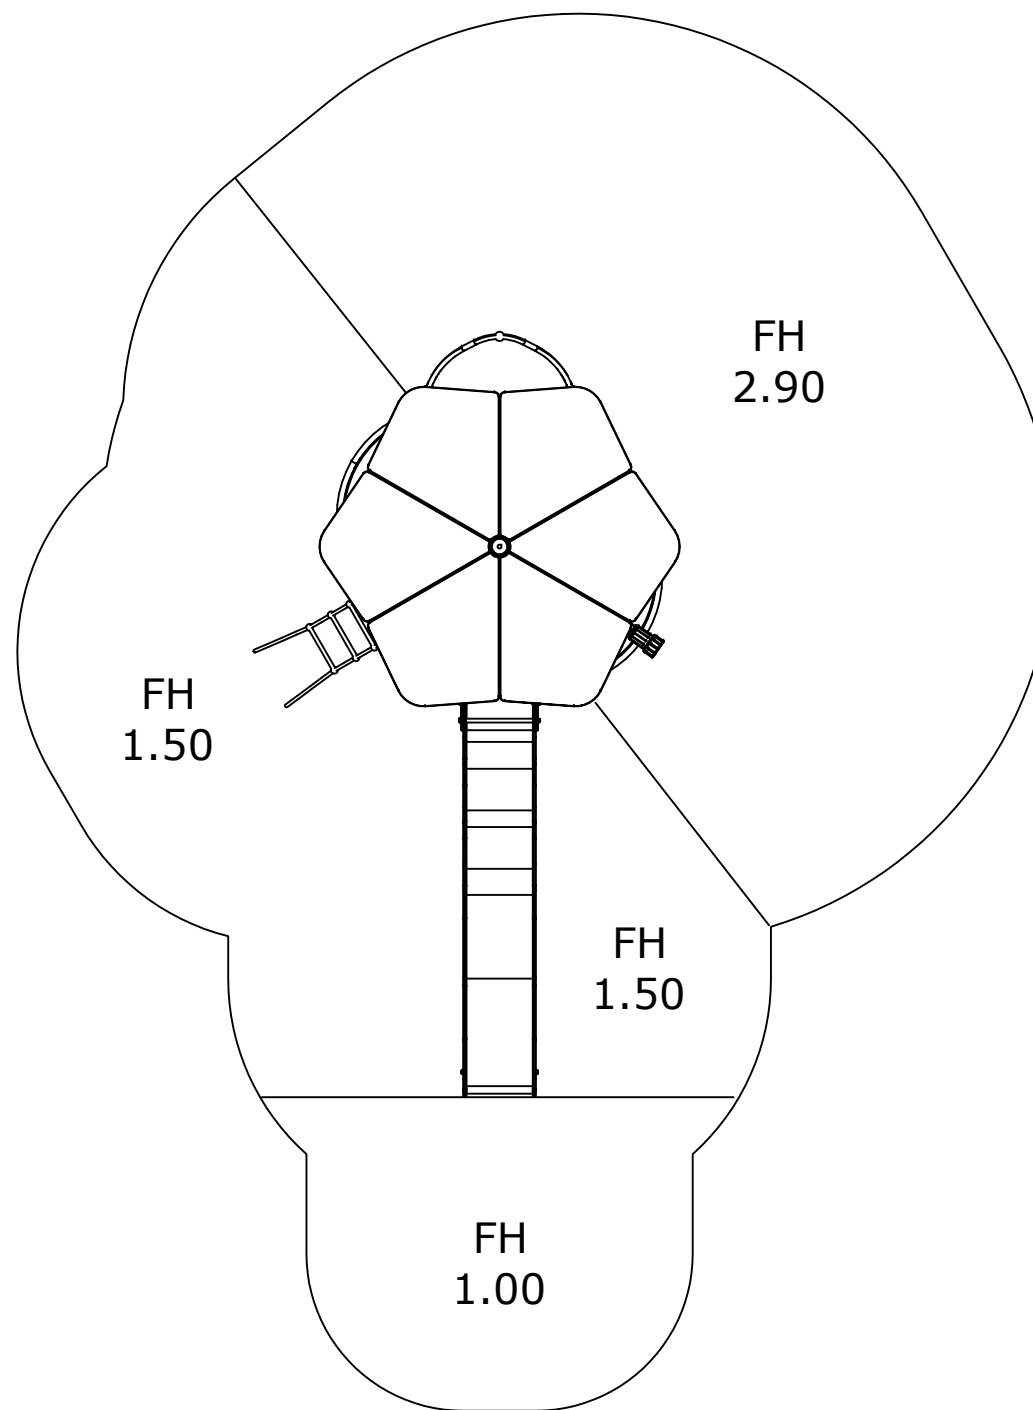

UniPlay Combur

1,0m 5,0m

[m]

39 m²

HAGS ANEBY, SWEDEN
+46(0)380-47300
www.hags.com

UniPlay Combur
MASW65191
1/9

LN LN 2021-02-12 2

43h