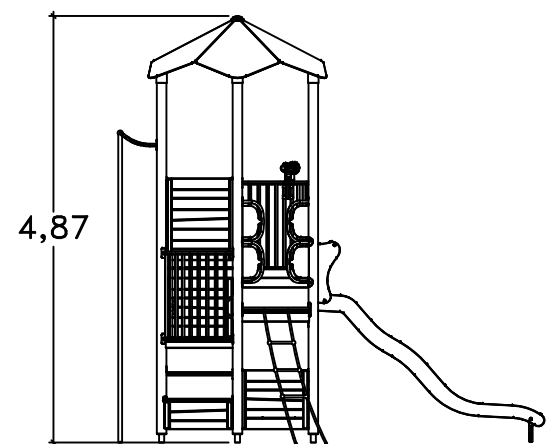

UniPlay Combur

1,0m 5,0m

[m]

39 m²

HAGS ANEBY, SWEDEN
+46(0)380-47300
www.hags.com

UniPlay Combur
MASW65191
1/9

LN LN 2021-02-12 2

43h