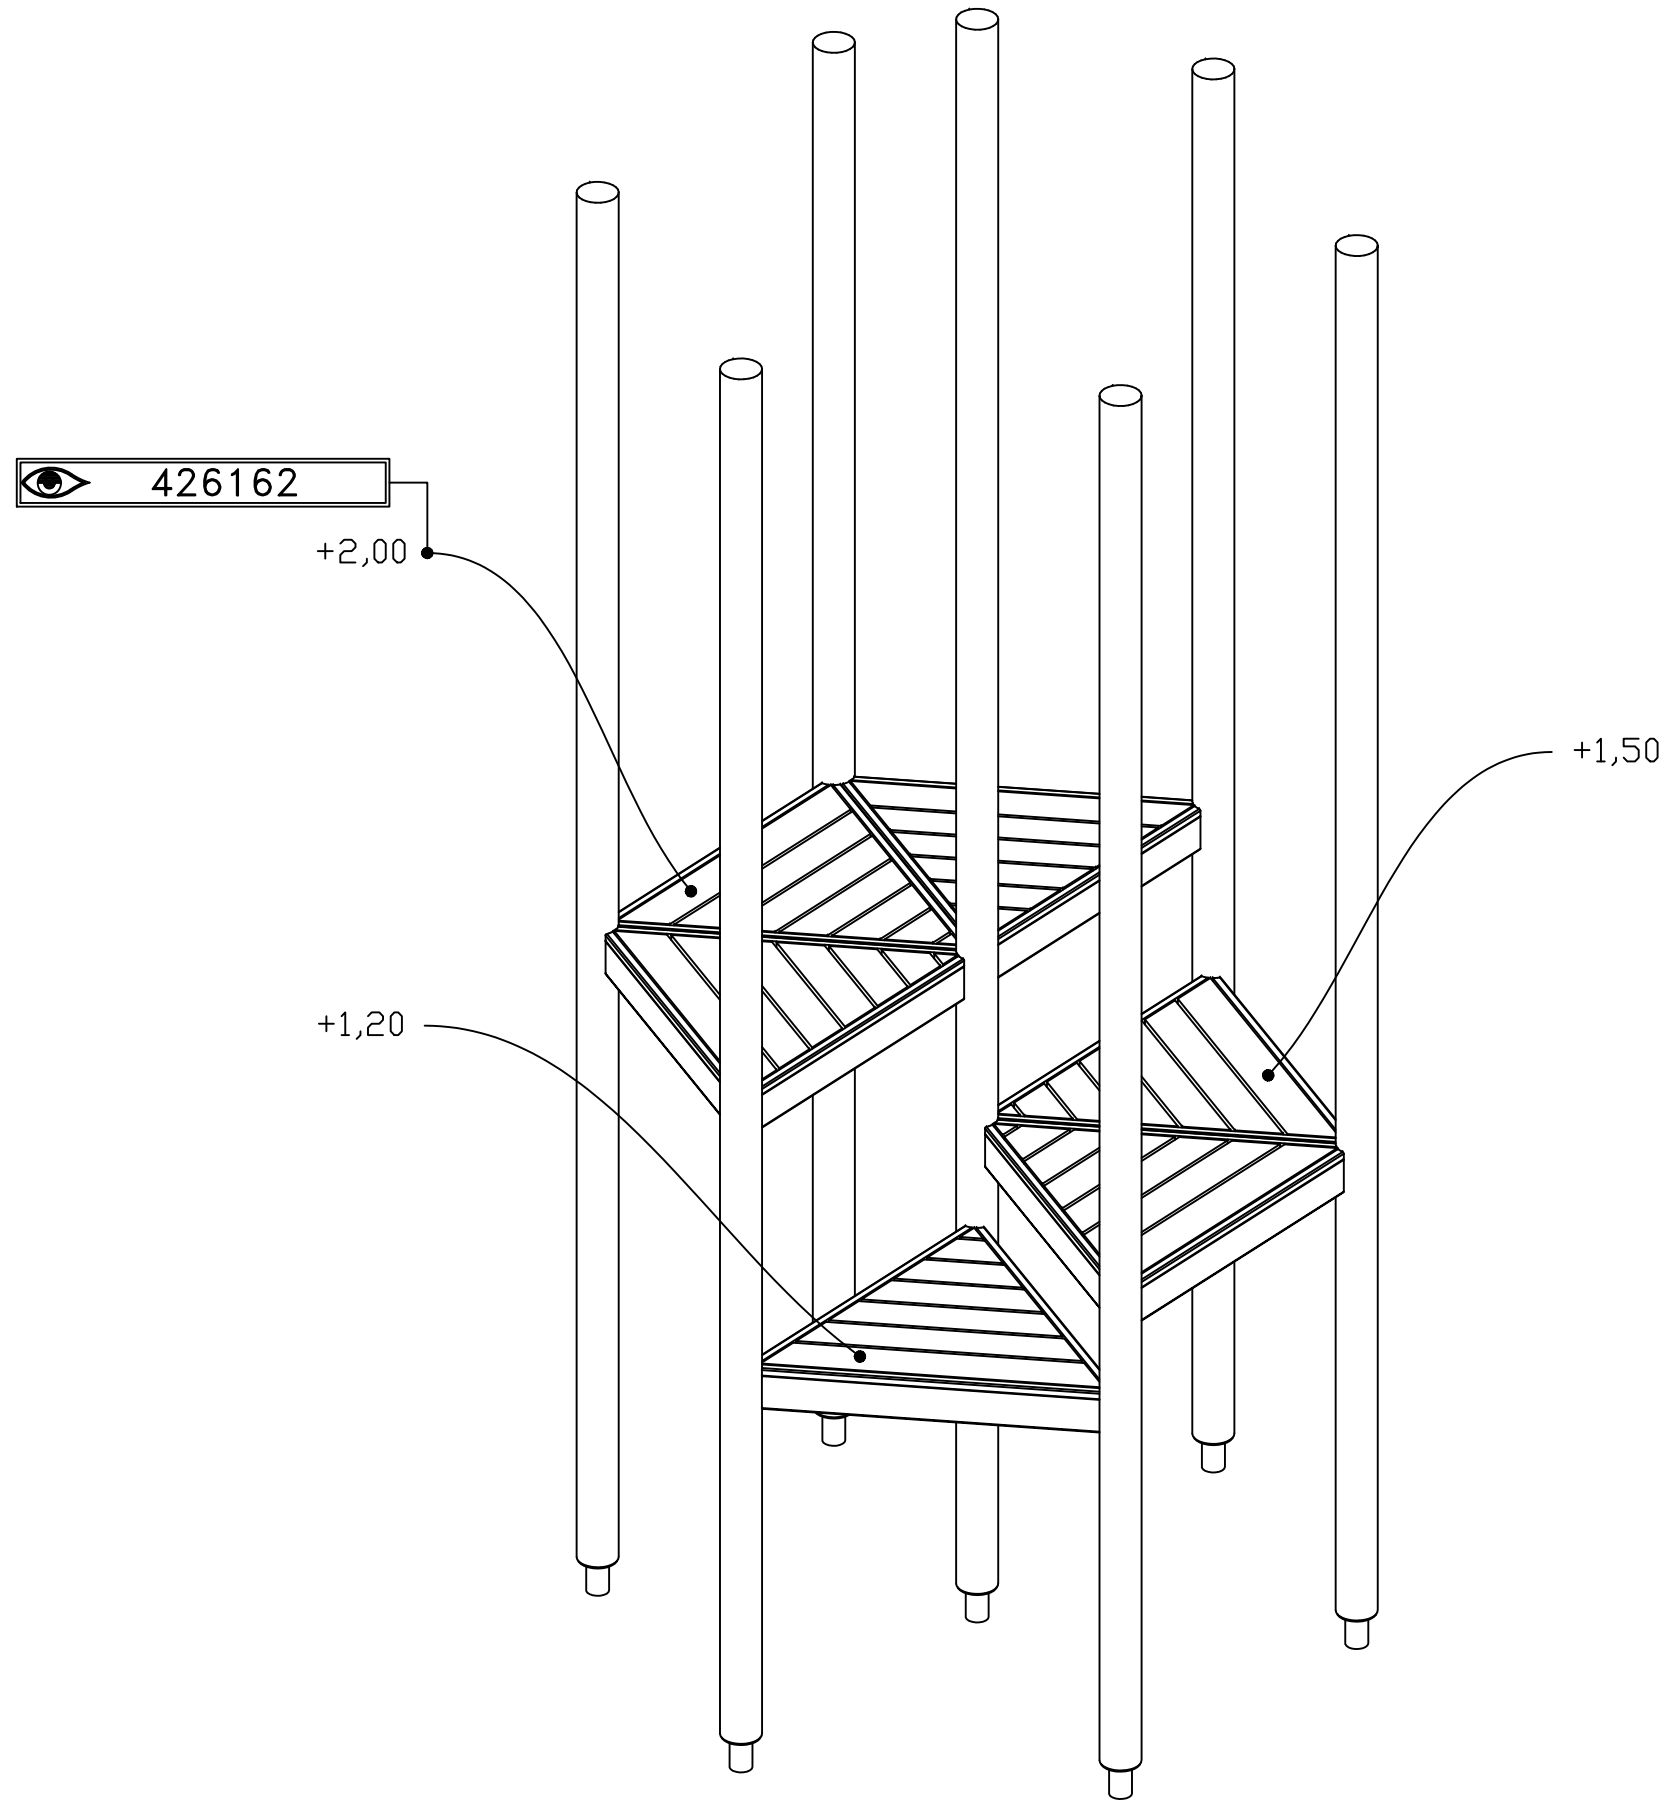

STEP 1

[m]

HAGS	ANEBY, SWEDEN +46(0)380-47300 www.hags.com
UniPlay Combur MASW65191 3/9	
LN	LN 2021-02-12 | 2