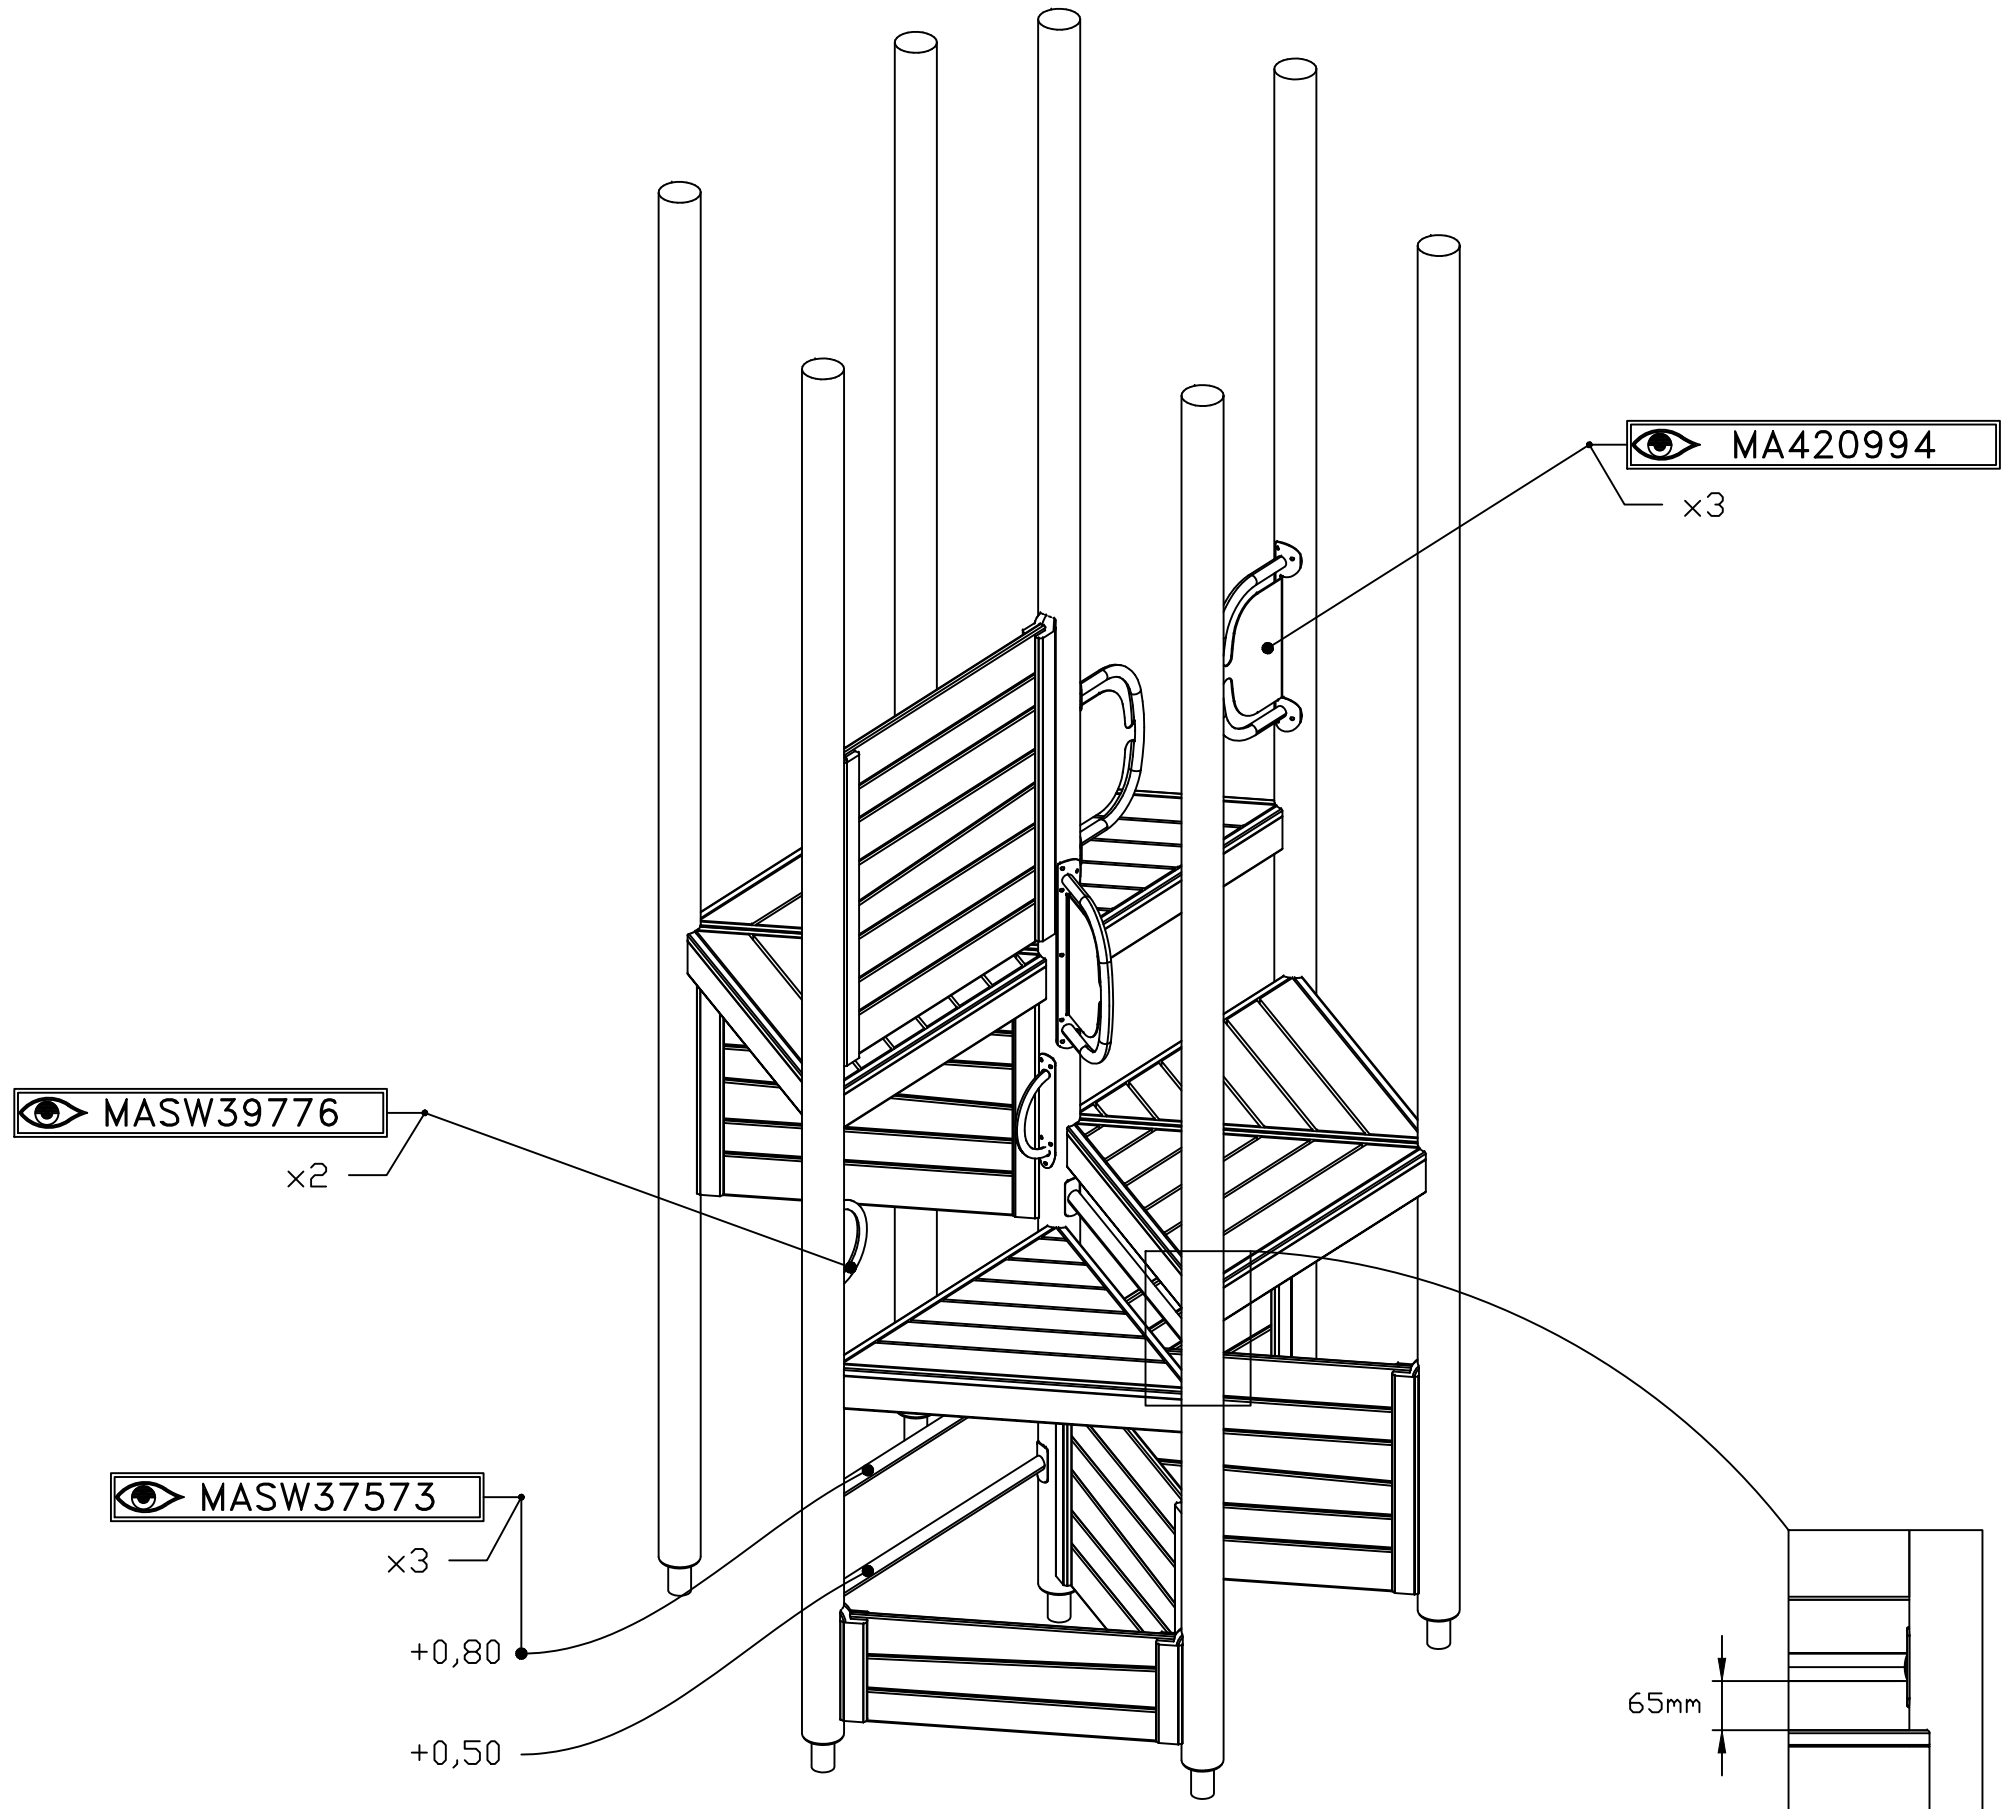

STEP 3

[m]

HAGS		ANEBY, SWEDEN	
		+46(0)380-47300	
		www.hags.com	
UniPlay Combur			
MASW65191			
5/9			
	LN		LN
2021-02-12		2