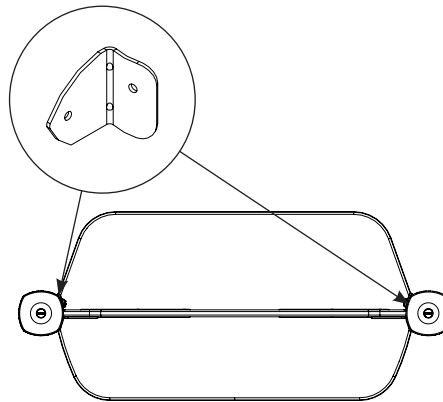

**Fruit Shop**  
SW90510

**Fruit Shop 45°**  
SW96997

**Puzzle Shapes Table**  
SW90000

**Puzzle Shapes Table 45°**  
SW97031

1 43-07232

4x Ø6 16/7 x 3

0.01kg

2 8008651

4x TKFT-6x40-8.8

0.01kg

1 x 0,25

**Fruit Shop** SW90510 **Puzzle Table** SW90000

**Fruit Shop 45°** SW96997 **Puzzle Table 45°** SW97031