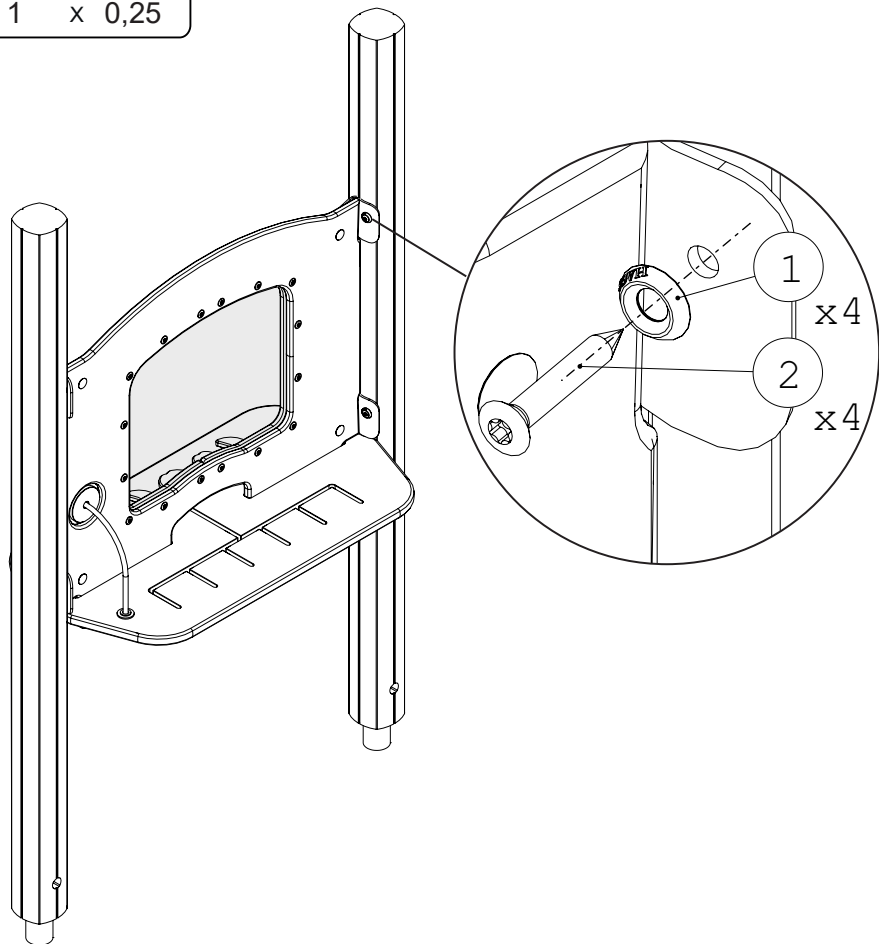

**Fruit Shop**  
SW90510

**Fruit Shop 45°**  
SW96997

**Puzzle Shapes Table**  
SW90000

**Puzzle Shapes Table 45°**  
SW97031

1 43-07232

4x Ø6 16/7 x 3

0.01kg

2 8008651

4x TKFT-6x40-8.8

0.01kg

1 x 0,25

**Fruit Shop** SW90510 **Puzzle Table** SW90000

**Fruit Shop 45°** SW96997 **Puzzle Table 45°** SW97031