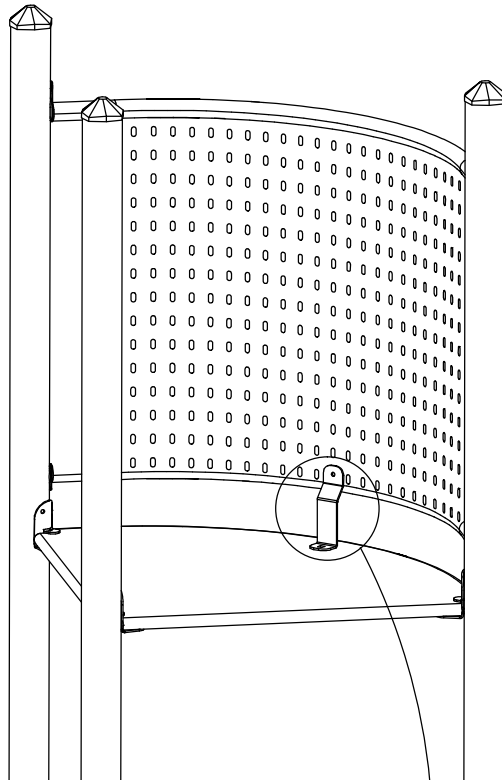

TYPE	ART.NO
 0,72x0,93m	8013323
 0,66x0,66x0,02m	8066230

HAGS	ANEBY, SWEDEN
	+46(0)380-47300 www.hags.com
Curved steel screen	
6932	
(1)	
 SSV	 ToB 2017-10-19 2

④

COVER 6
(8005952)

SRB 6,4x14x1,5
(8008848)

DISTANCE 6
(8005953)

NL 6
(8008794)

CAP 6
(8005951)

8015646

SRB 9x18x2
(8008849)

COVER 8
(8005958)

CAP 8
(8005956)

NL 8
(8008795)