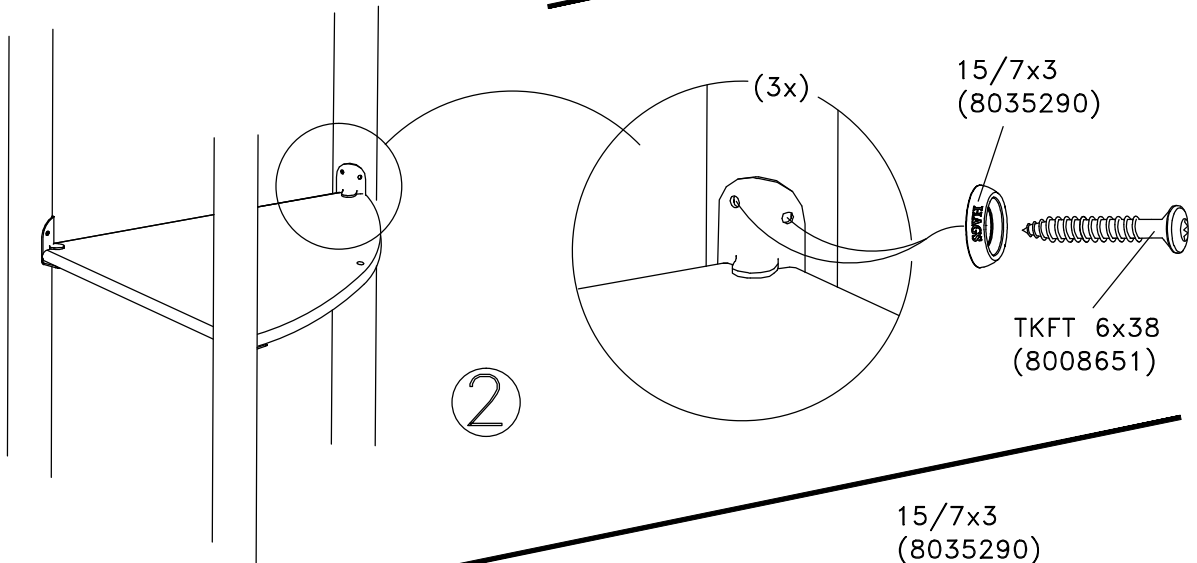

TYPE	ART.NO
 0,72x0,93m	8013323
 0,66x0,66x0,02m	8066230

HAGS	ANEBY, SWEDEN
	+46(0)380-47300 www.hags.com
Curved steel screen	
6932	
(1)	
 SSV	 ToB 2017-10-19 2

④

COVER 6
(8005952)

SRB 6,4x14x1,5
(8008848)

DISTANCE 6
(8005953)

NL 6
(8008794)

CAP 6
(8005951)

8015646

SRB 9x18x2
(8008849)

COVER 8
(8005958)

CAP 8
(8005956)

NL 8
(8008795)