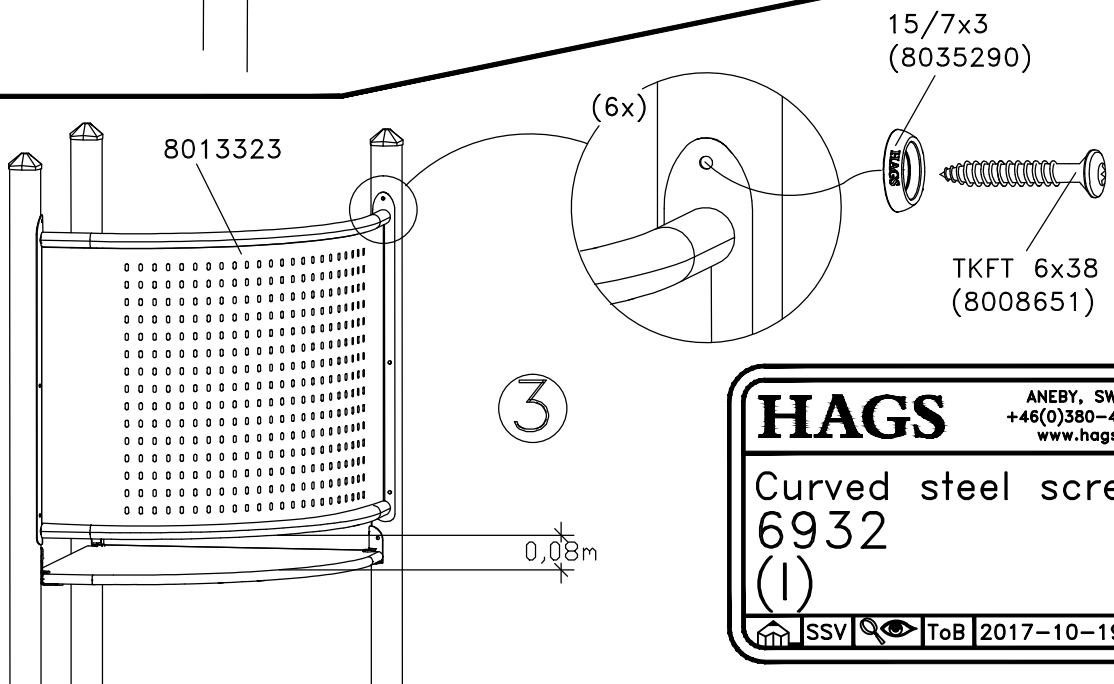

TYPE	ART.NO
 0,72x0,93m	8013323
 0,66x0,66x0,02m	8066230

HAGS	ANEBY, SWEDEN
	+46(0)380-47300 www.hags.com
Curved steel screen	
6932	
(1)	
 SSV	 ToB 2017-10-19 2

④

COVER 6
(8005952)

SRB 6,4x14x1,5
(8008848)

DISTANCE 6
(8005953)

NL 6
(8008794)

CAP 6
(8005951)

8015646

SRB 9x18x2
(8008849)

COVER 8
(8005958)

CAP 8
(8005956)

NL 8
(8008795)

K6S 6x16
(8008444)

MVBF 8x30
(8039278)

HAGS		ANEBY, SWEDEN	
		+46(0)380-47300	
		www.hags.com	
Curved steel screen			
6932			
(II)			
	SSV		ToB 2017-10-19 2