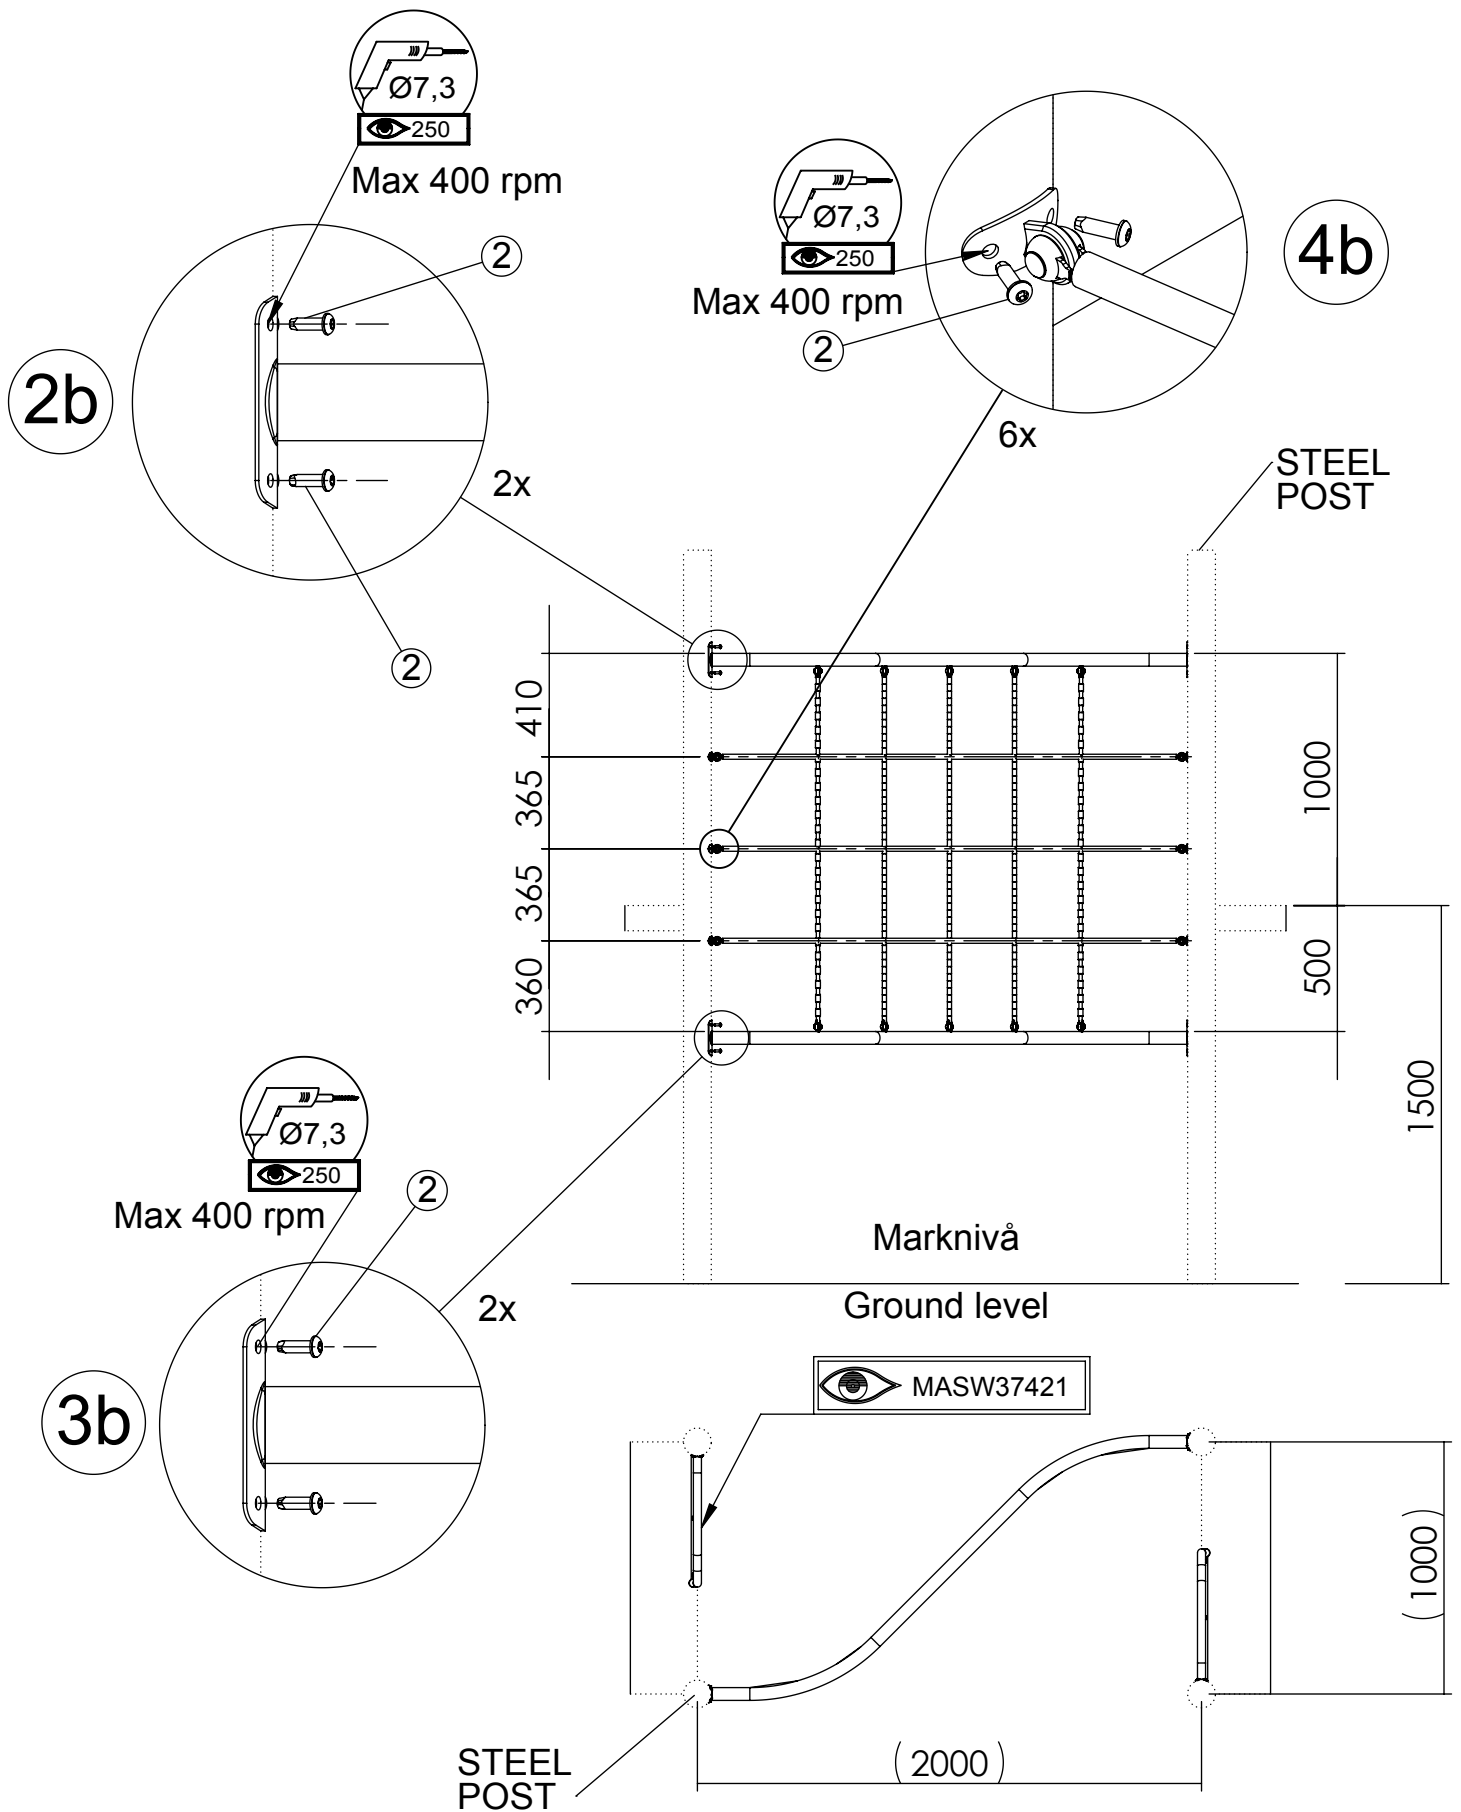

HAGS ANEBY, SWEDEN
+46(0)380-47300
www.hags.com

Net transfer
MASW36415
4 (4)

SS ToB 2017-03-31 4

NR.	Description MA	Item Number	QTY.
2	Screw, thr-forming M8x25-8.8-(ISO7380)	8008506	28