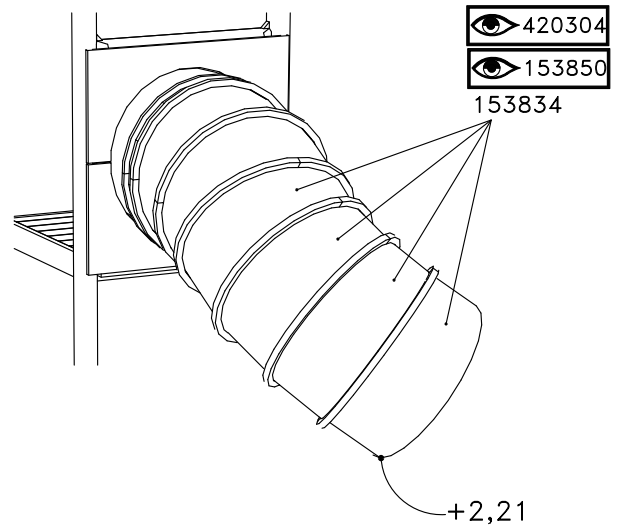

HAGS ANEBY, SWEDEN
+46(0)380-47300
www.hags.com

Tubular Slide 2.9m, Wooden Post
420 326 03
1(3)

TJ  PK 2021-10-11 4

STEP 1

STEP 2

STEP 3

HAGS ANEBY, SWEDEN
+46(0)380-47300
www.hags.com

422 326 03