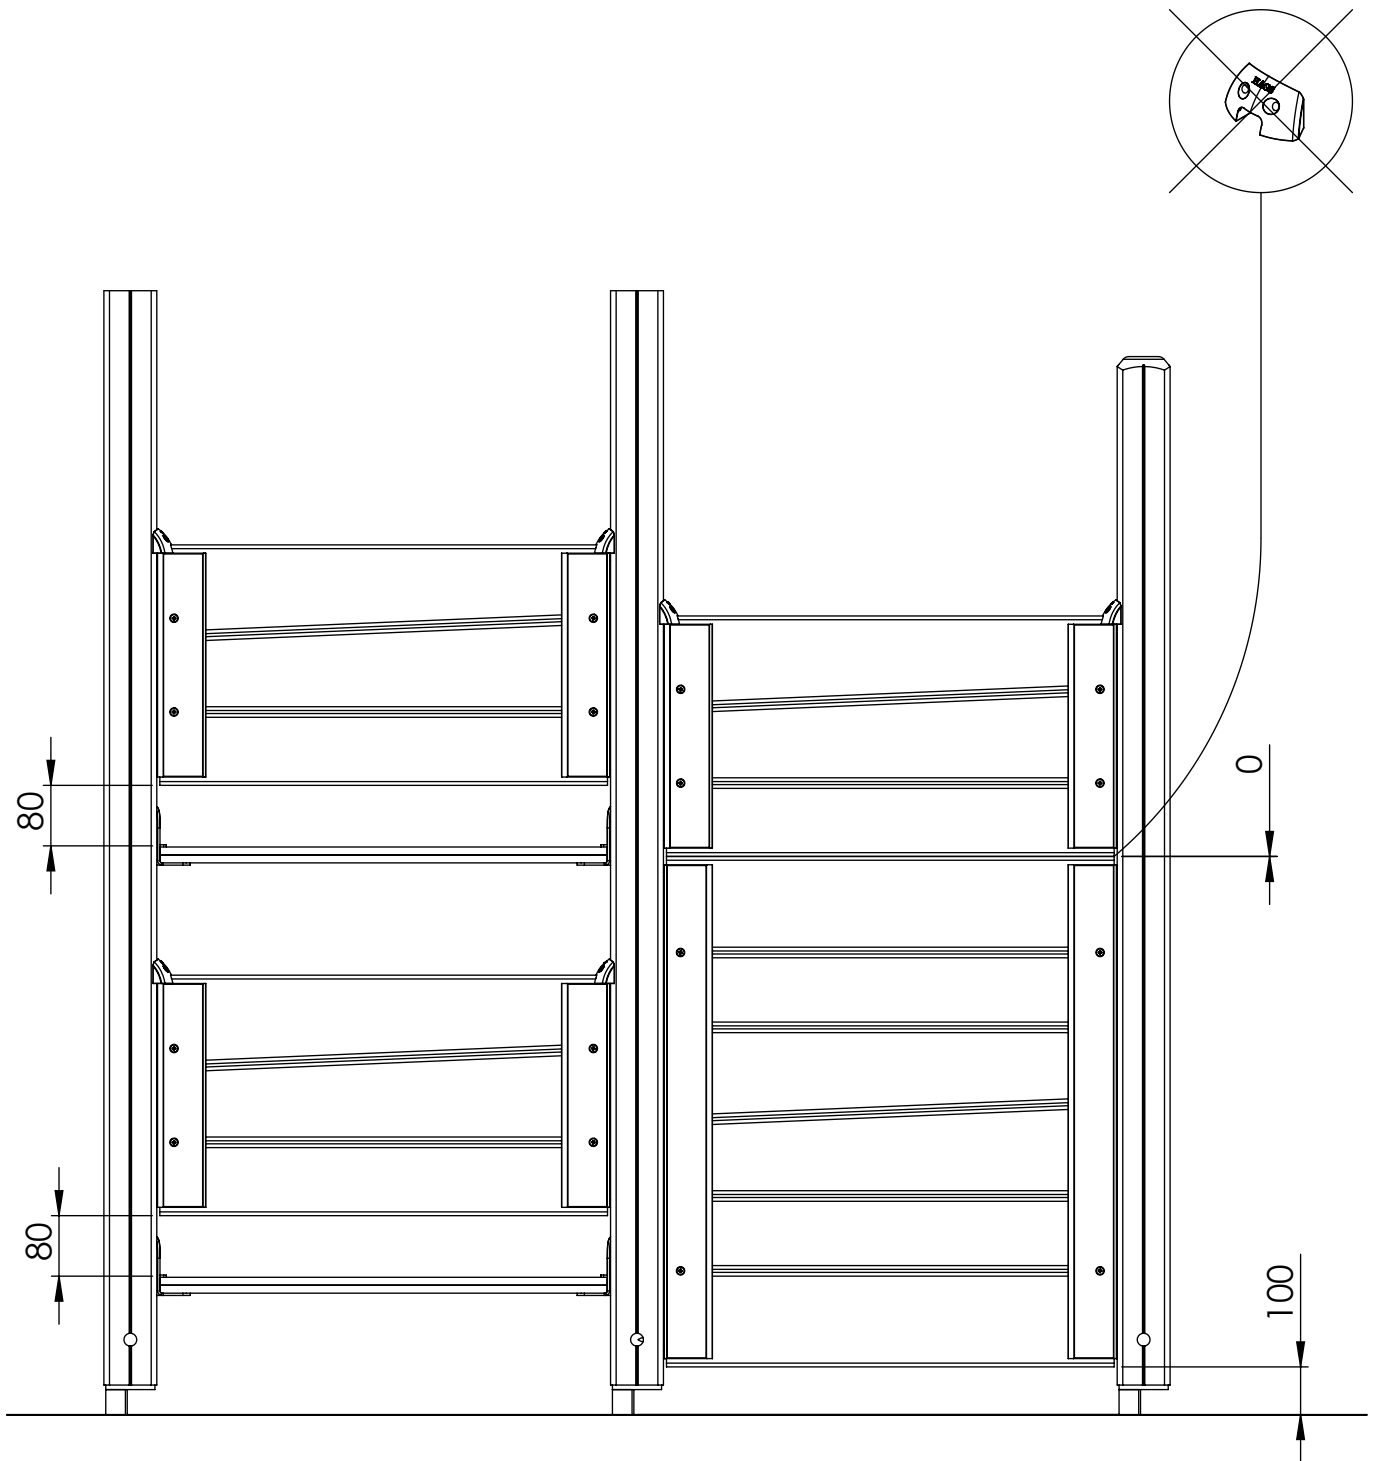

HAGS

ANEBY, SWEDEN
+46(0)380-
47300
www.hags.com

Unimini Wood Barrier

MASW39346

2 (3)