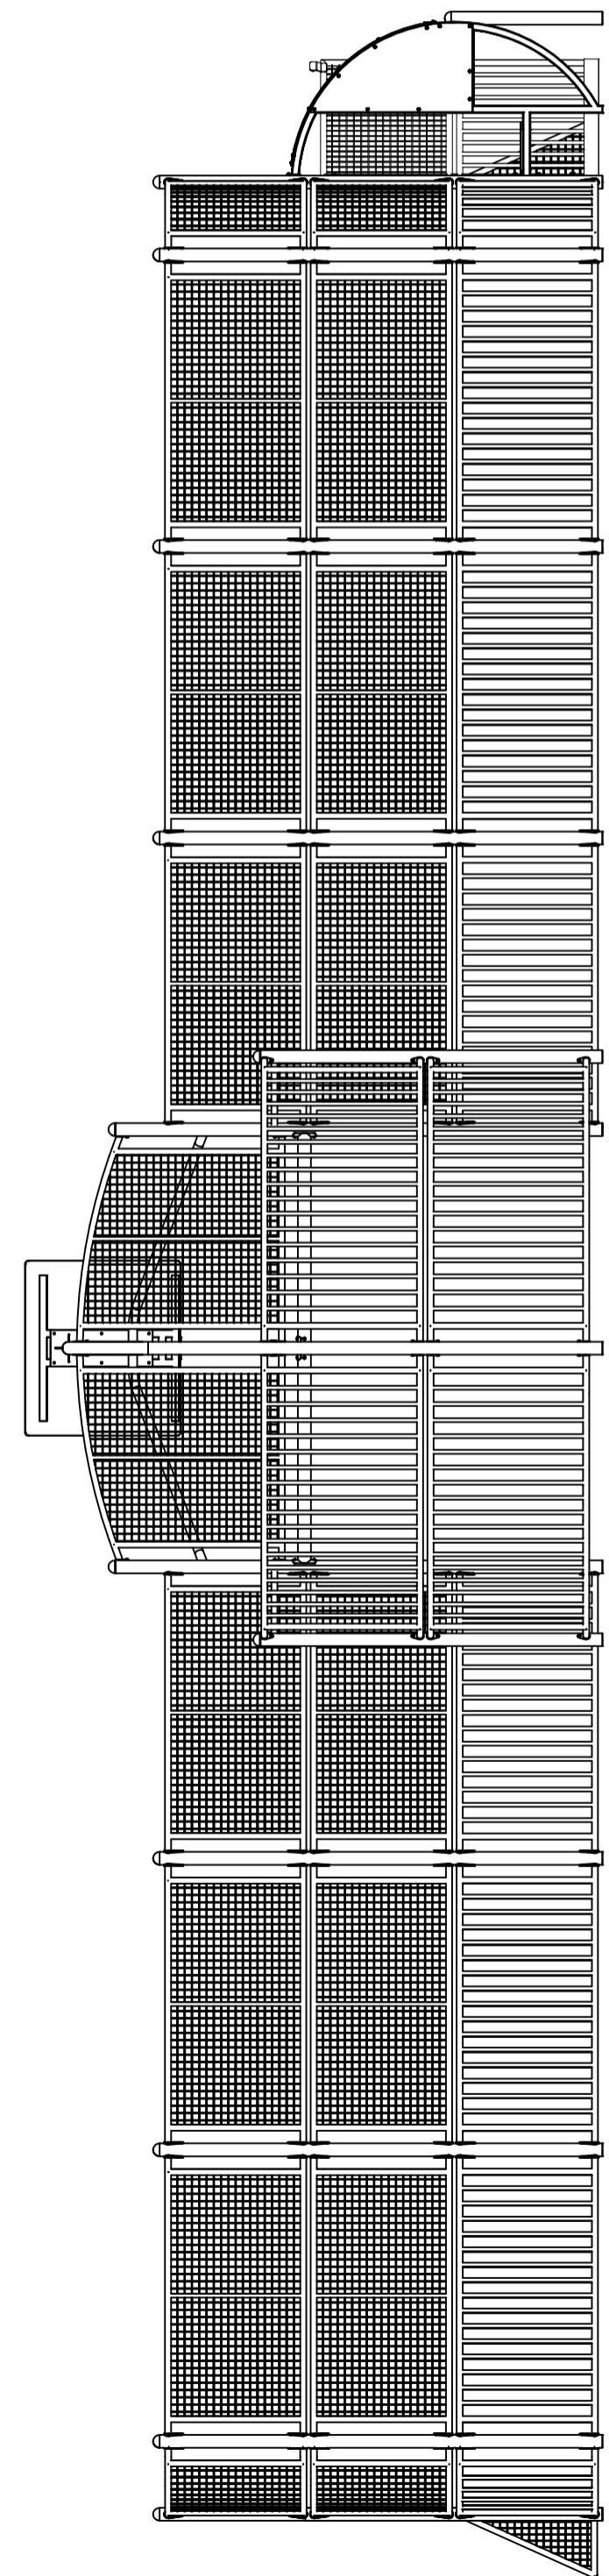

TITLE
SA-GS
ARENA GOLDEN STATE

HAGS®

T: +46 380 473 00 E: hags@hags.com W: www.hags.com

DATE: 12/02/2024
DRAWN BY: JW CHECKED BY: CCW

DRAWING NUMBER: MASW107063 REVISION 0

© HAGS 2024 SHEET 4 OF 4