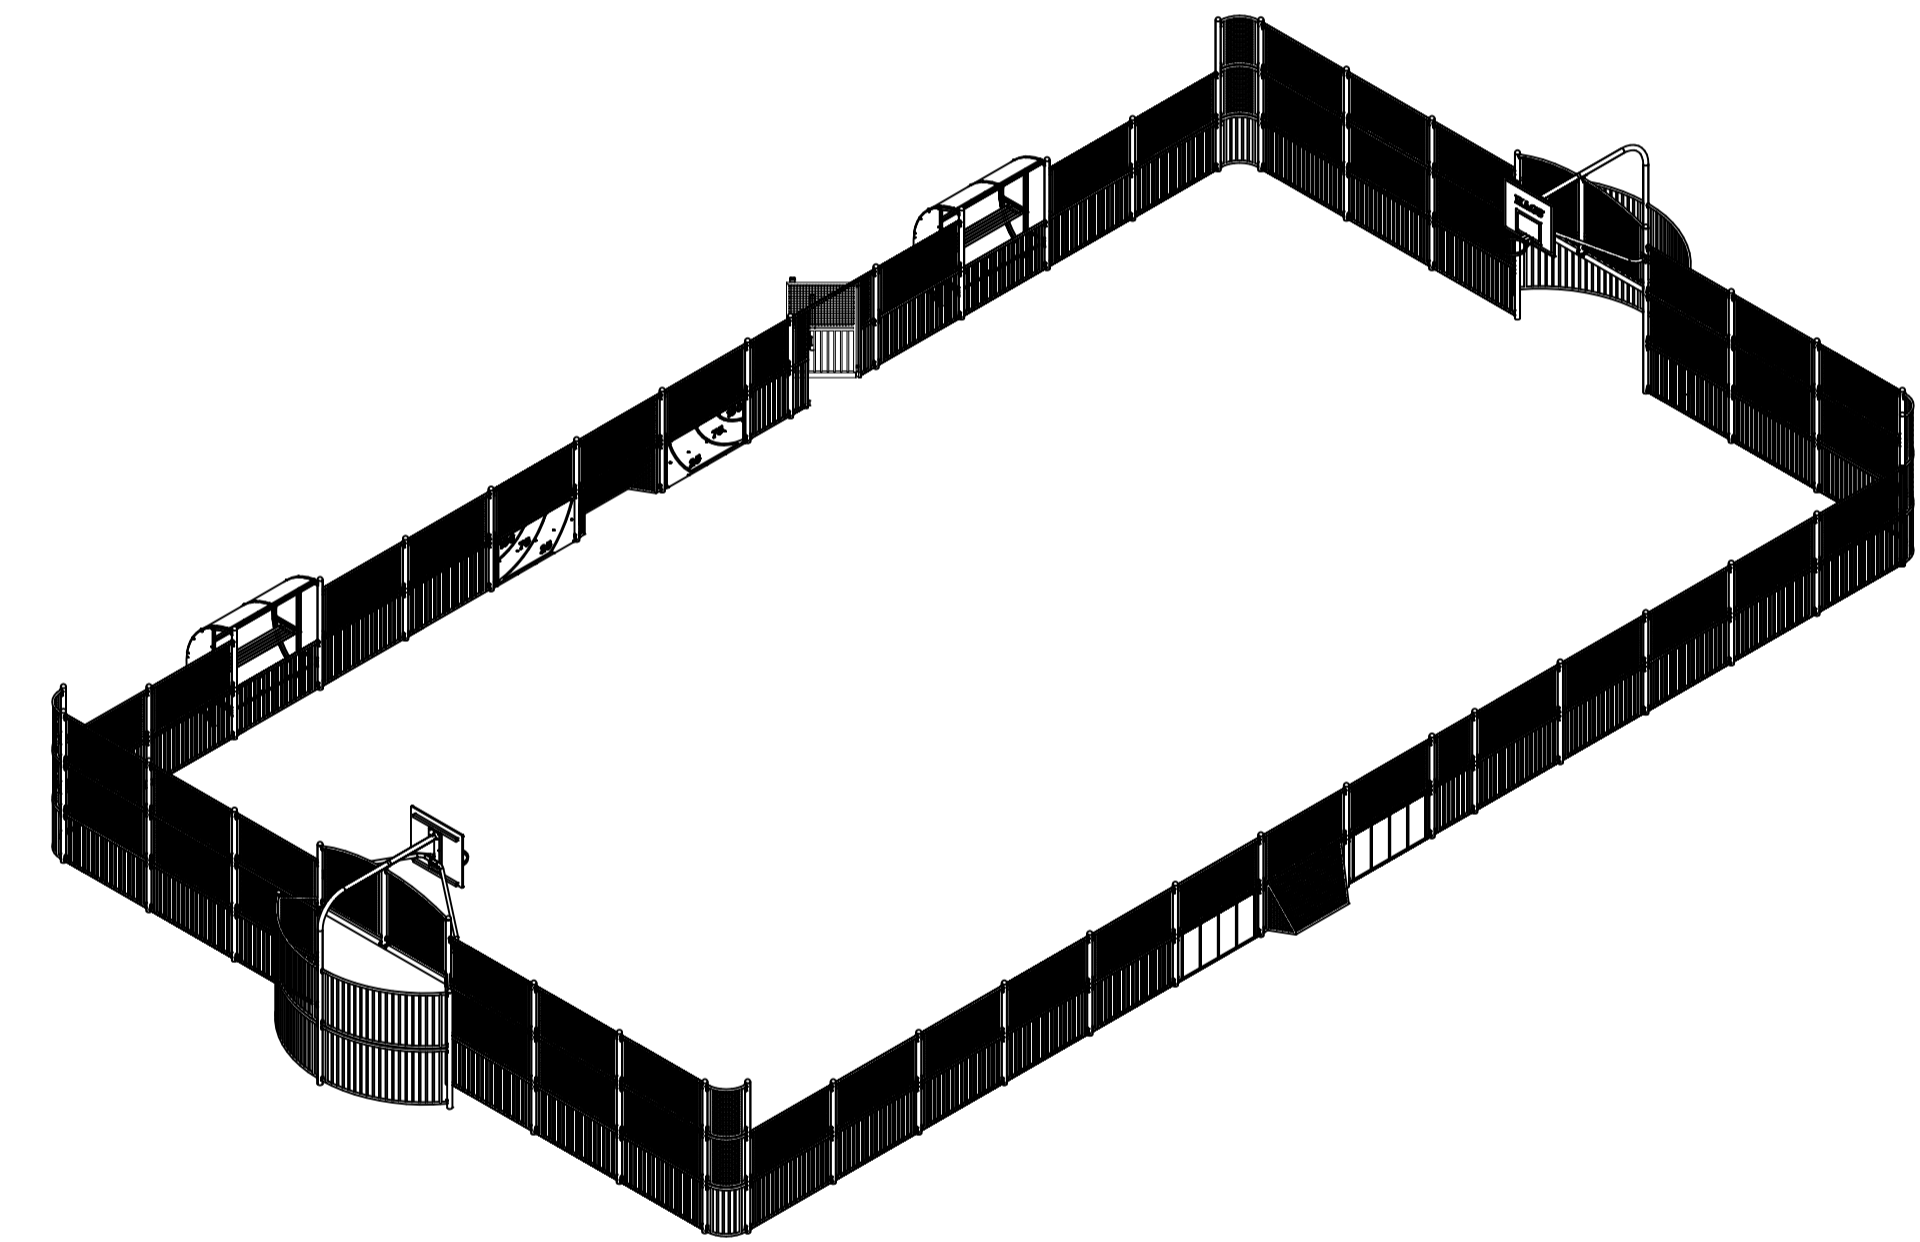

TITLE
SA-GS
ARENA GOLDEN STATE

HAGS®

T: +46 380 473 00 E: hags@hags.com W: www.hags.com

DATE: 12/02/2024
DRAWN BY: JW CHECKED BY: CCW

DRAWING NUMBER: MASW107063 REVISION: 0