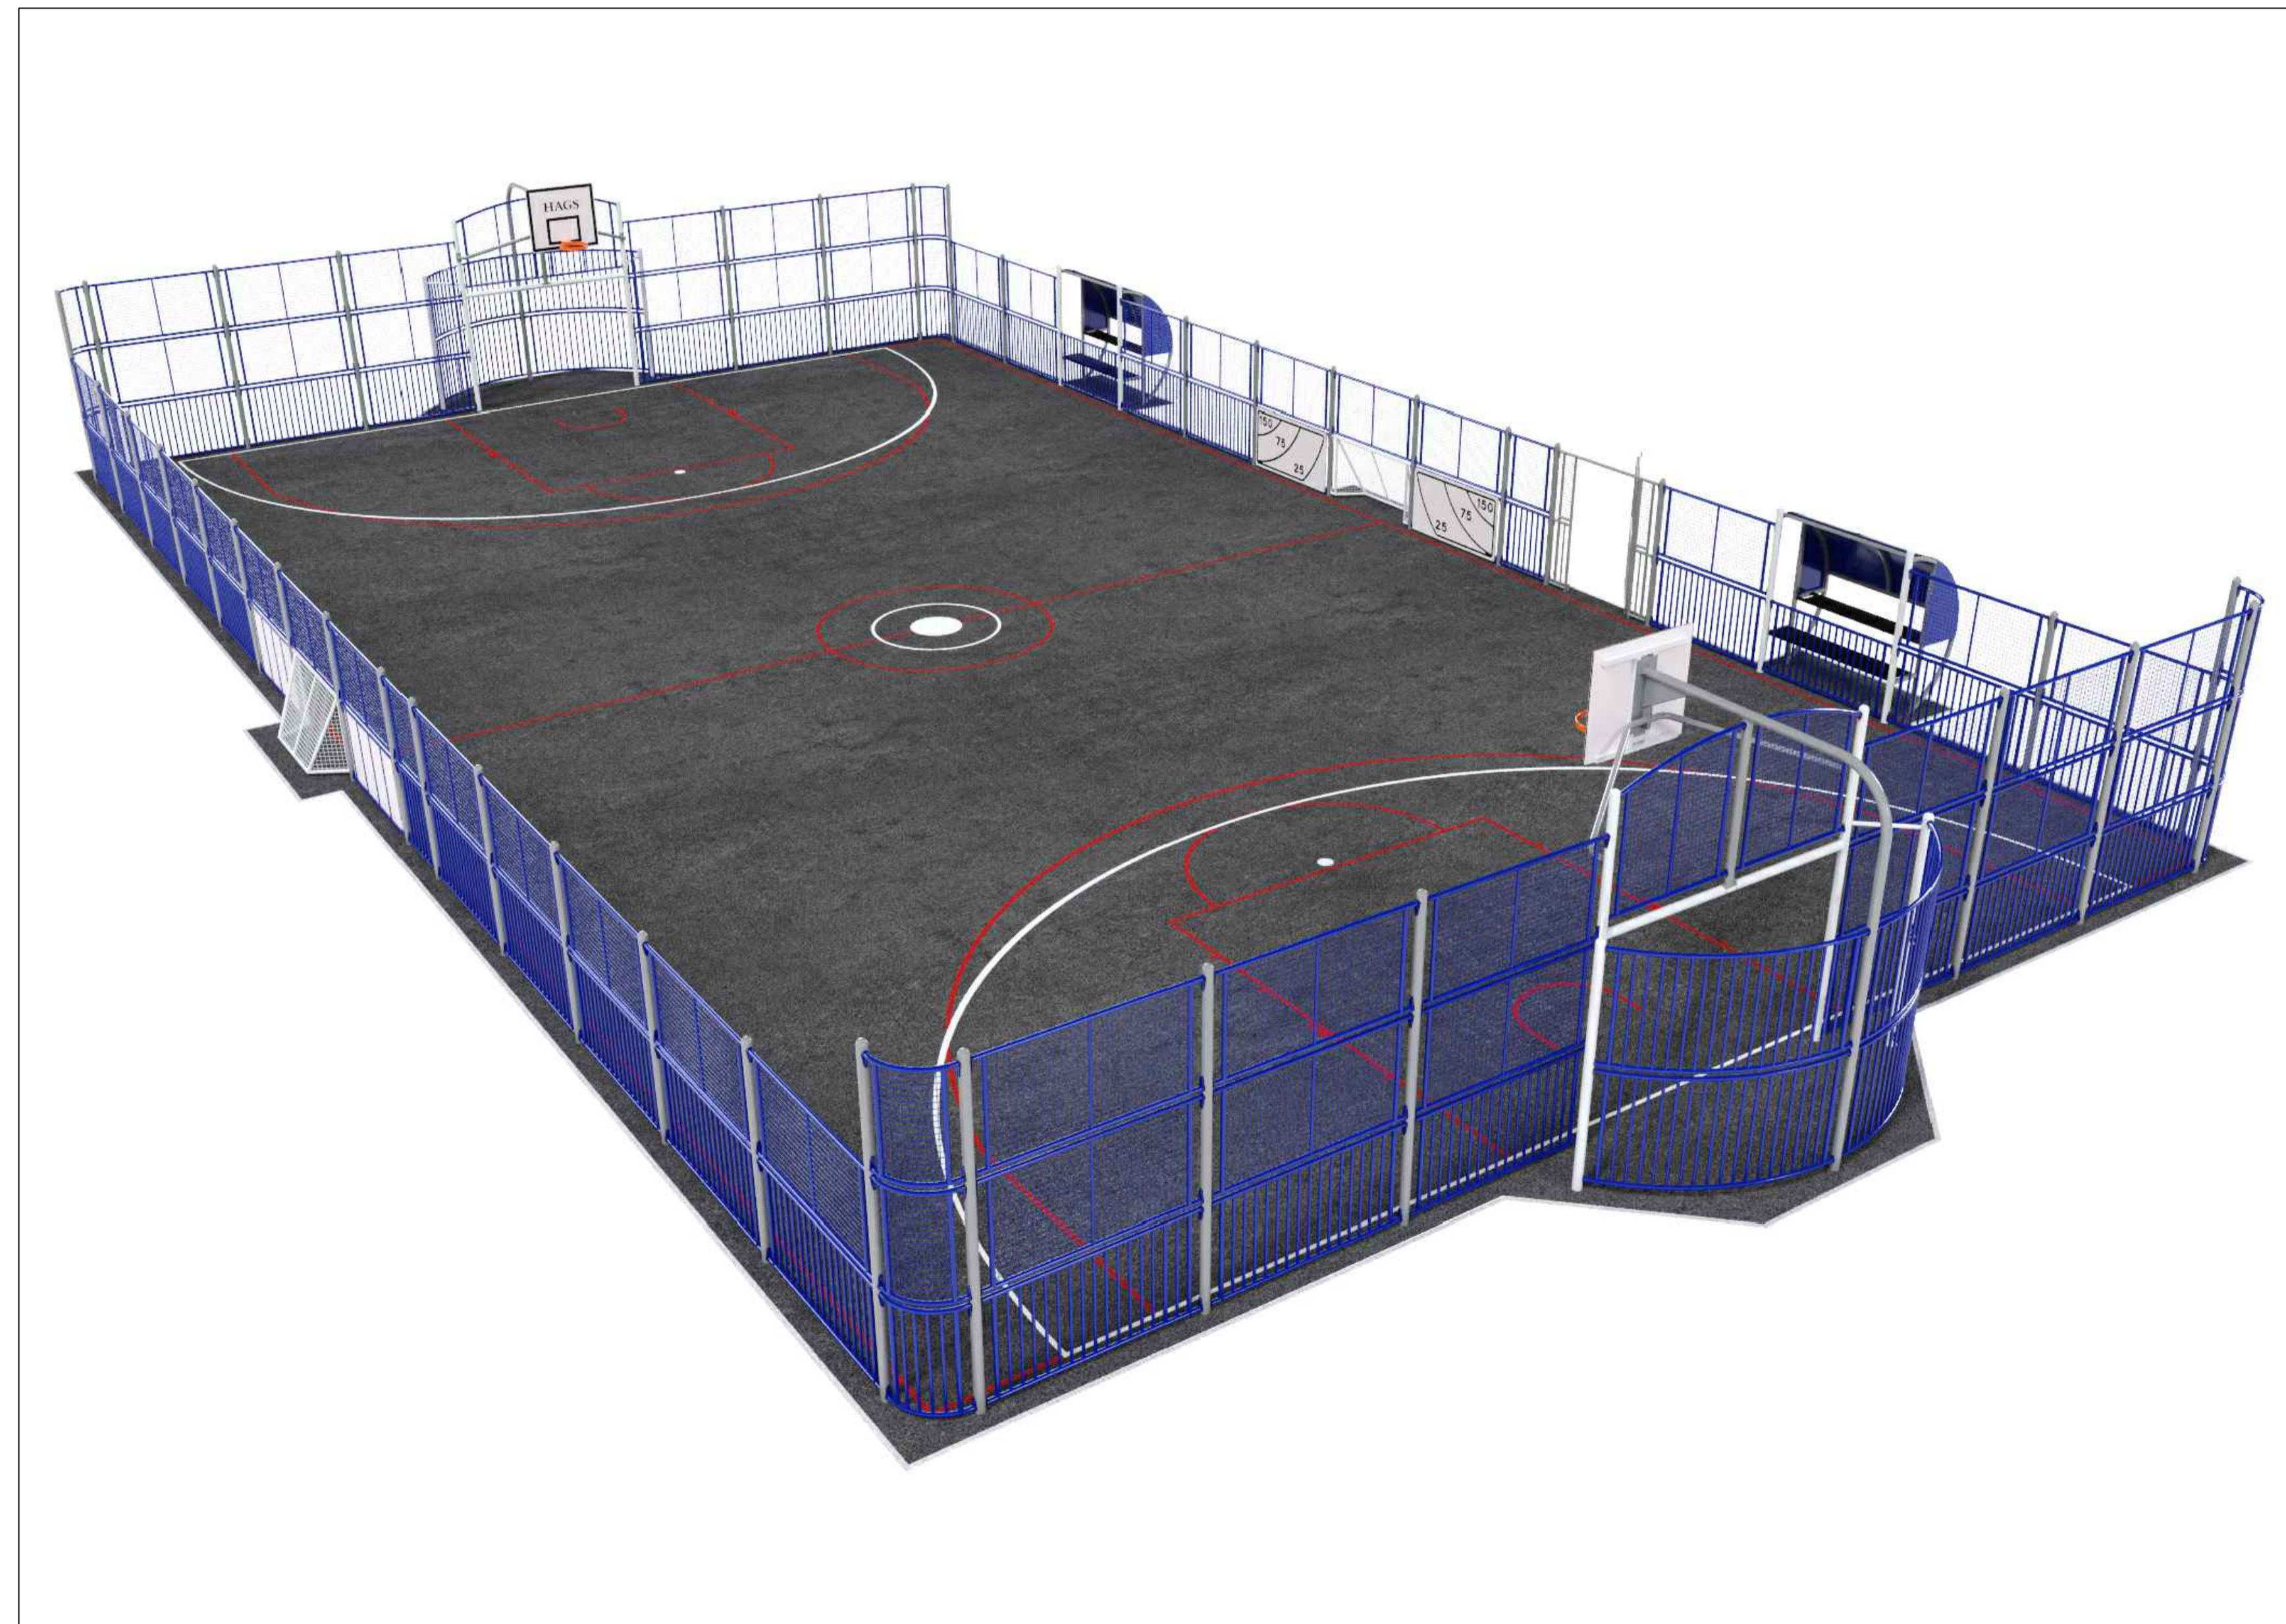

TITLE
SA-GS
ARENA GOLDEN STATE

HAGS®

T: +46 380 473 00 E: hags@hags.com W: www.hags.com

DATE: 12/02/2024
DRAWN BY: JW CHECKED BY: CCW

DRAWING NUMBER: MASW107063 REVISION 0

© HAGS 2024 SHEET 4 OF 4