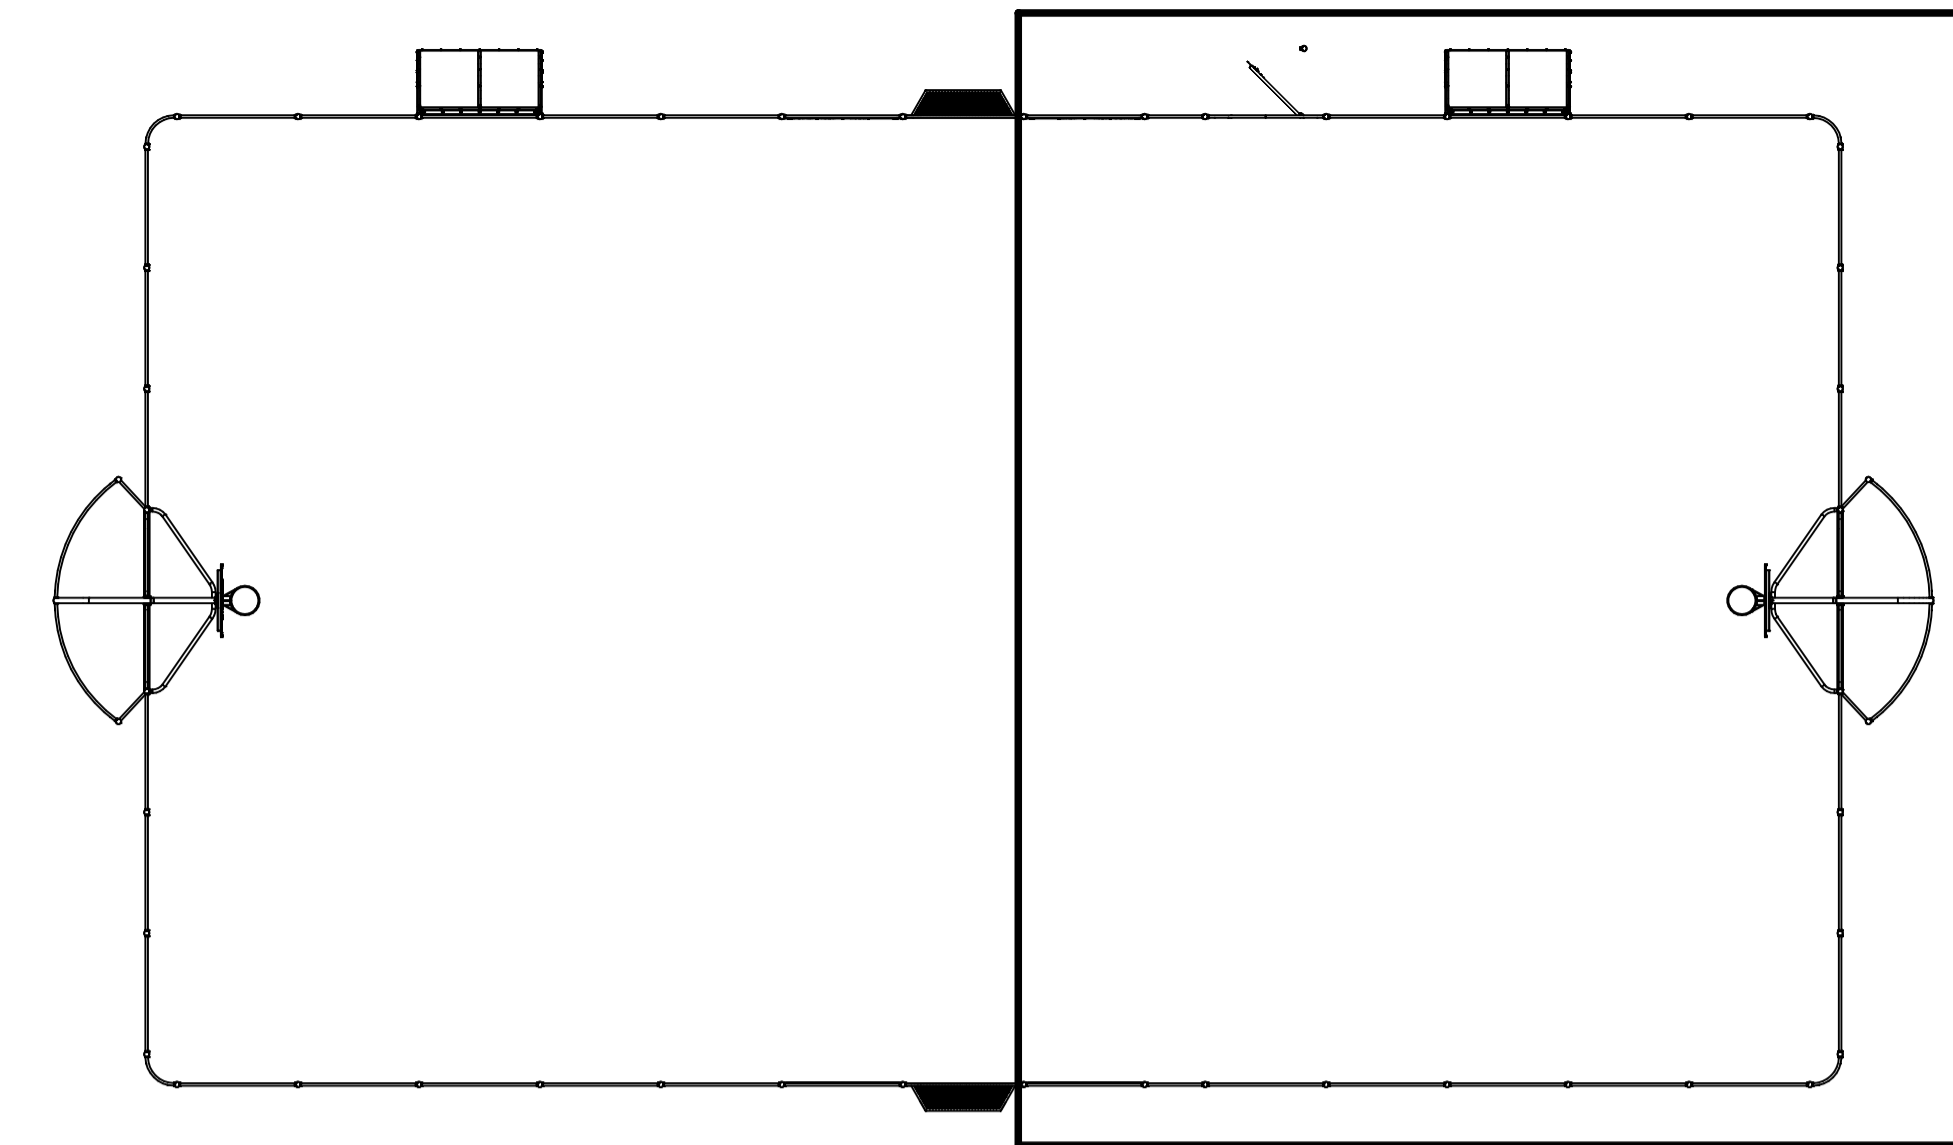

TITLE
SA-GS
ARENA GOLDEN STATE

HAGS®

T: +46 380 473 00 E: hags@hags.com W: www.hags.com

DATE: 12/02/2024
DRAWN BY: JW CHECKED BY: CCW

DRAWING NUMBER: MASW107063 REVISION: 0