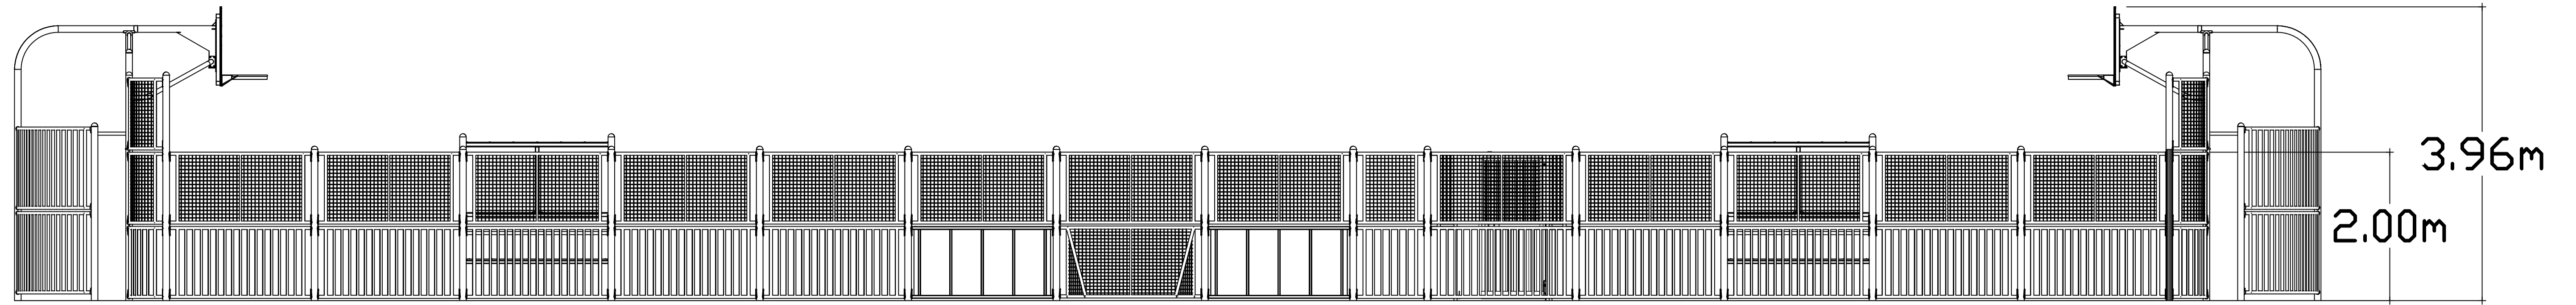

TITLE
SA-GS
ARENA GOLDEN STATE

HAGS®

T: +46 380 473 00 E: hags@hags.com W: www.hags.com

DATE: 12/02/2024
DRAWN BY: JW CHECKED BY: CCW

DRAWING NUMBER: MASW107063 REVISION 0

© HAGS 2024 SHEET 4 OF 4