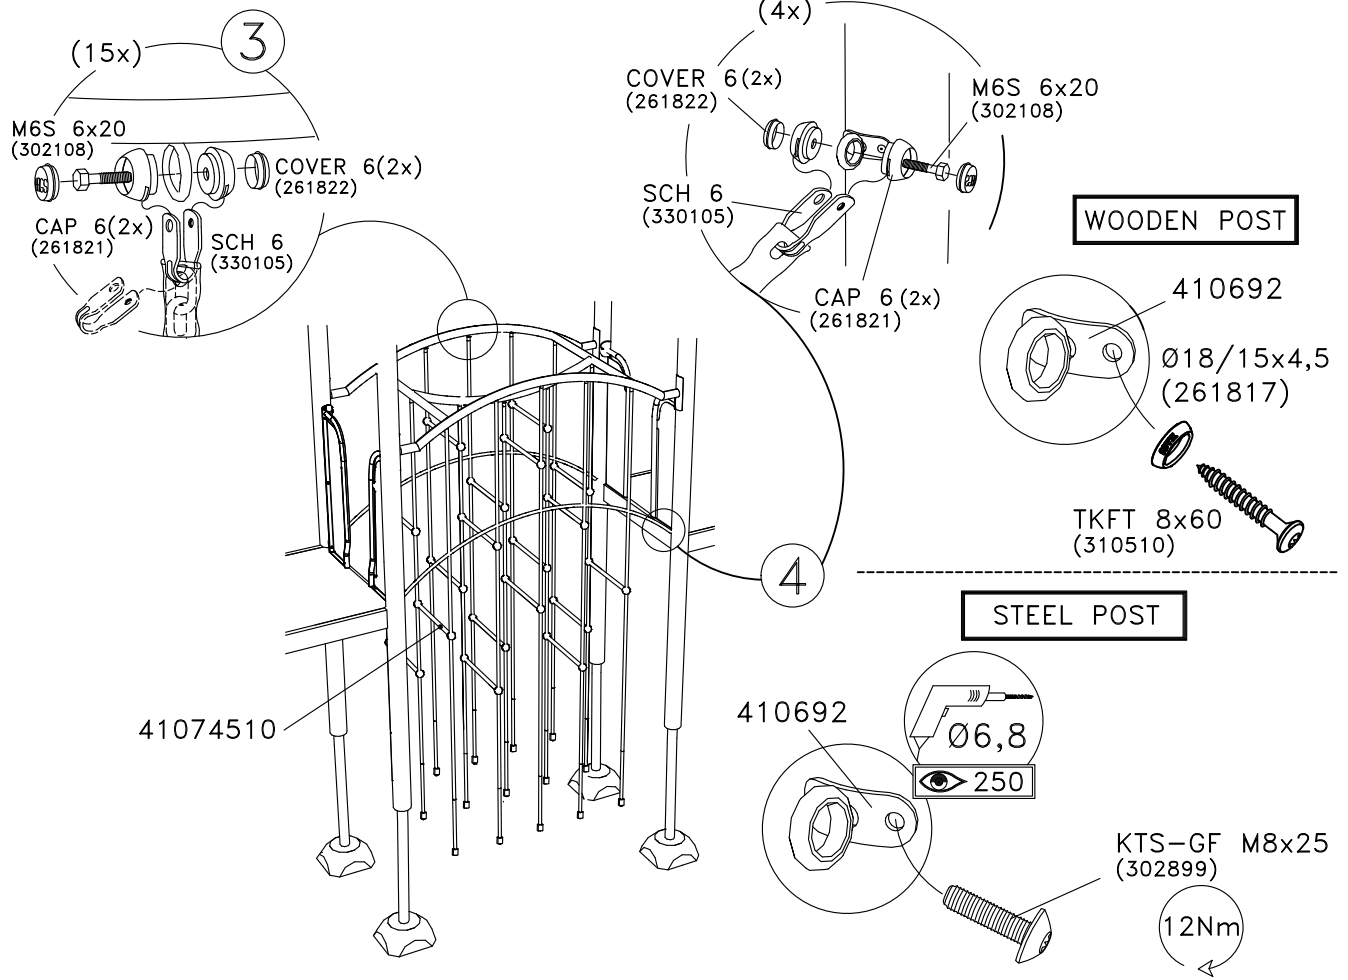

HAGS ANEBY, SWEDEN
+46(0)380-47300
www.hags.com

Climbing Jungle
MA424U74510
2(2)

KRH JGA 2023-07-25 0