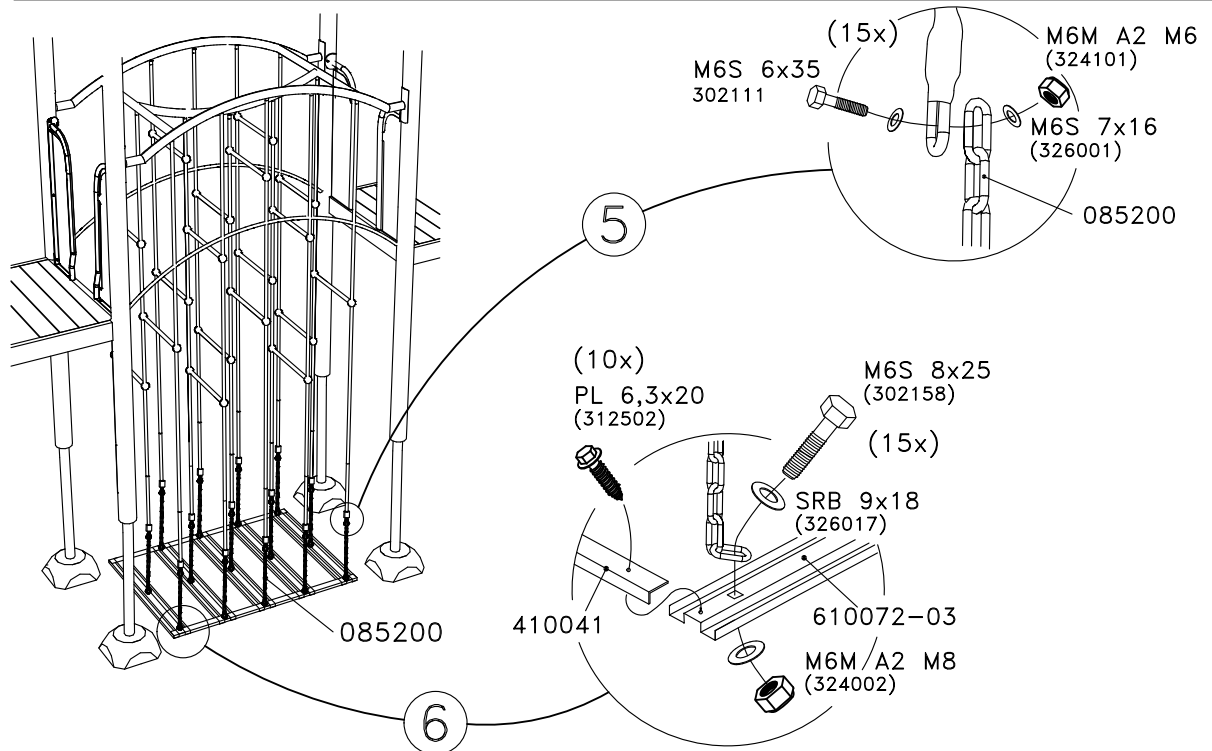

HAGS ANEBY, SWEDEN
+46(0)380-47300
www.hags.com

Climbing Jungle
MA424U74510
2(2)

KRH JGA 2023-07-25 0