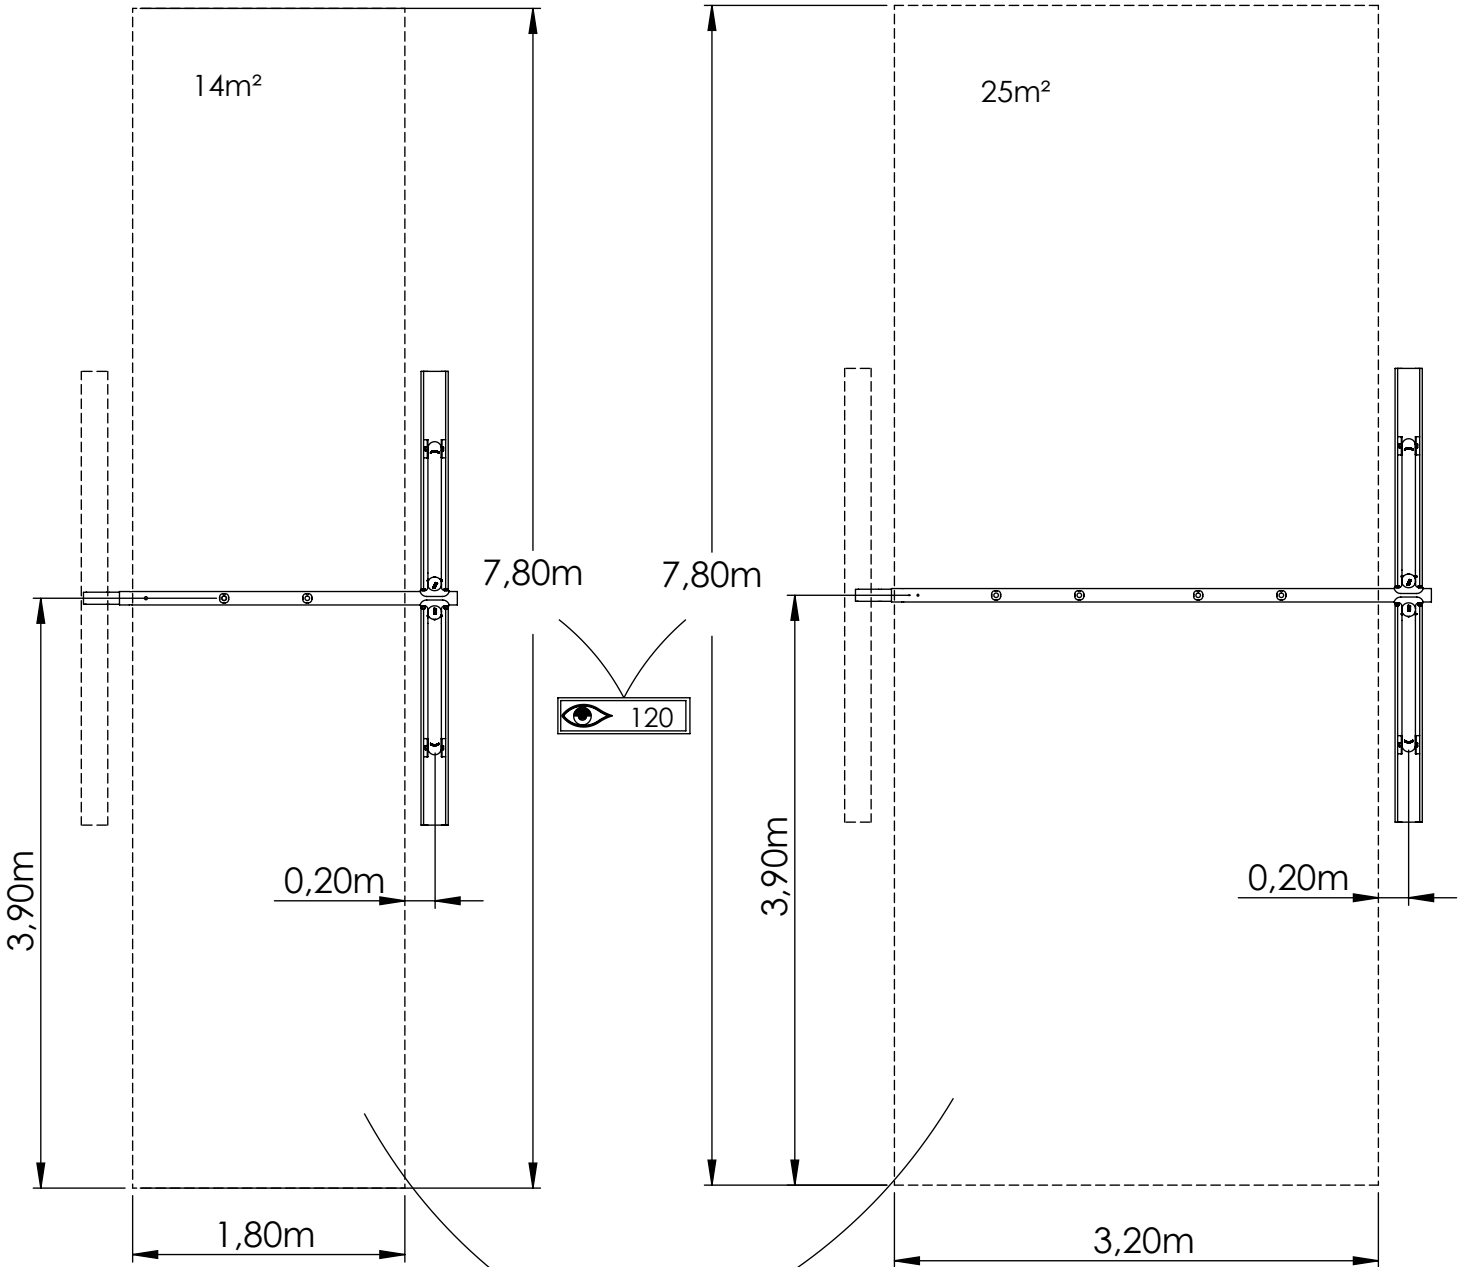

A

B

HAGS		ANEBY, SWEDEN	
		+46(0)380-47300	
		www.hags.com	
Omega S			
MASW51321			
2 (6)			
	Tek		SSV 2018-05-14 6