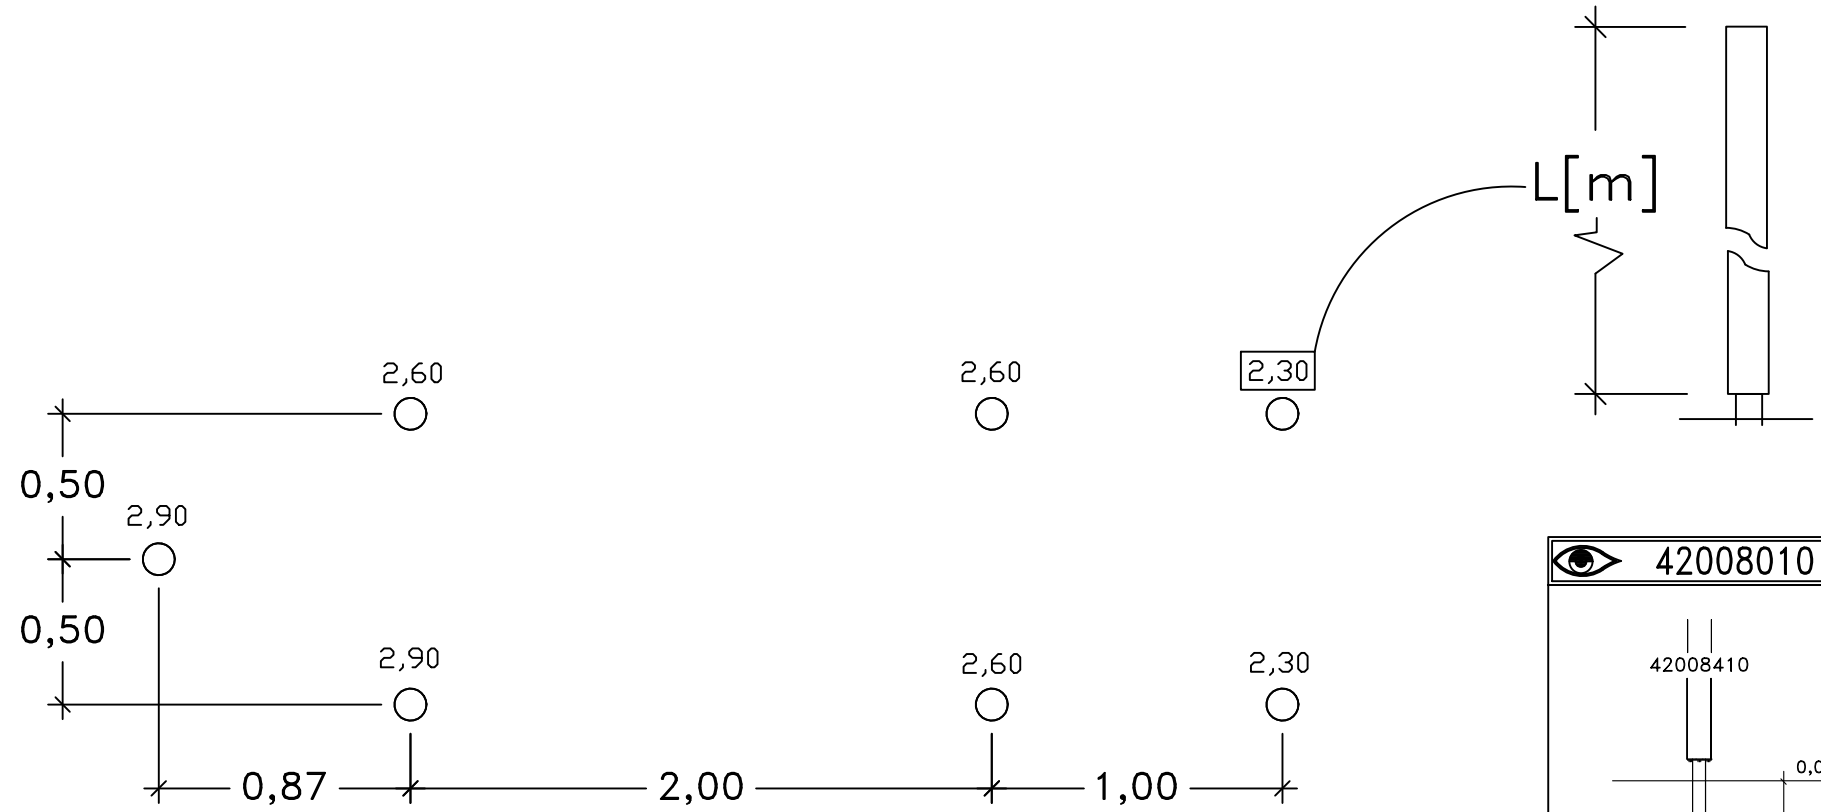

HAGS ANEBY, SWEDEN
+46(0)380-47300
www.hags.com

UniPlay Metis
8077982
2/5

JL AA 2021-05-03 0