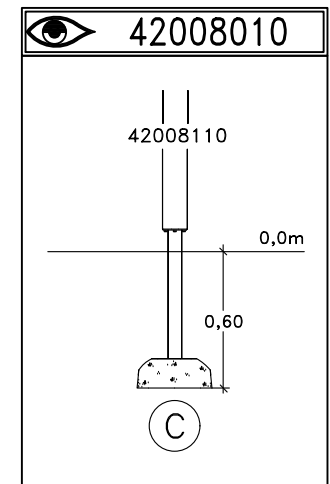

HAGS ANEBY, SWEDEN
+46(0)380-47300
www.hags.com

UP Katthult Tractor
8068970
2/7

JW JW 2024-04-17 1