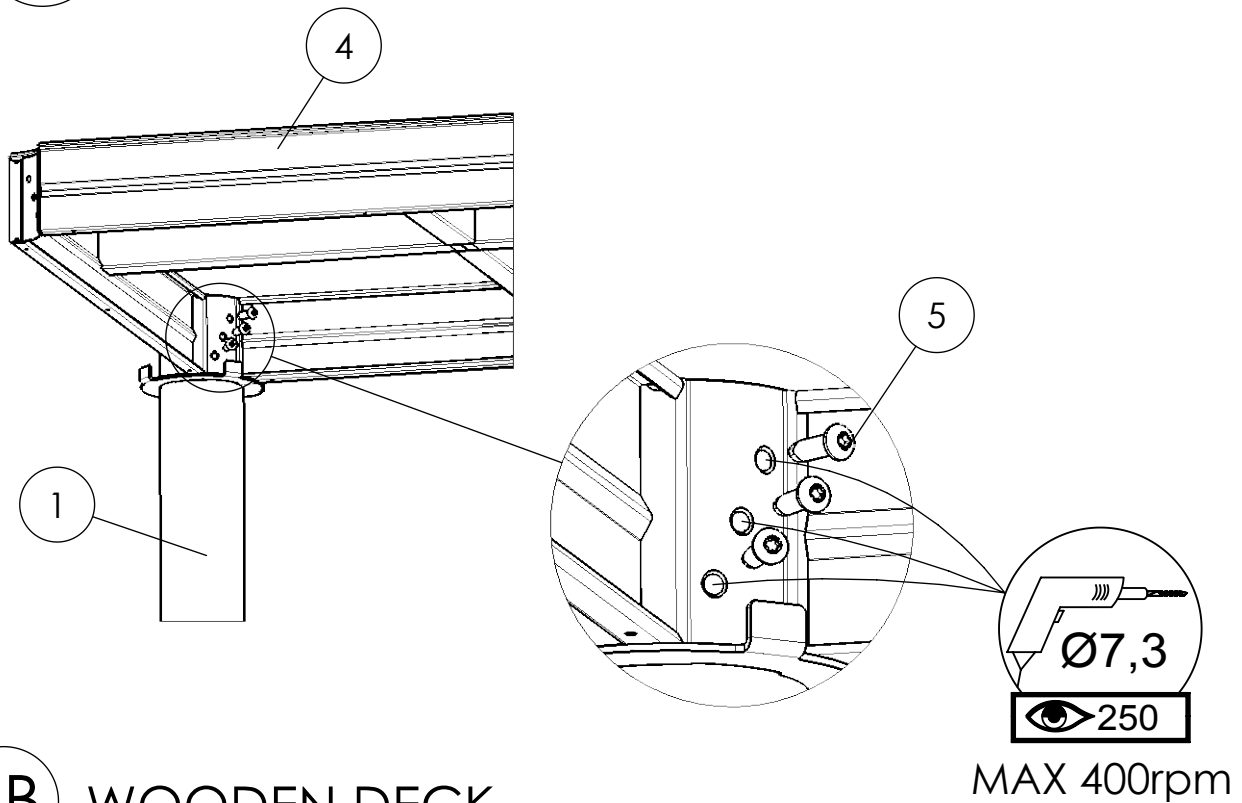

1 HPL & WOODEN DECK

NR.	Description MA	Item Number	Qty
1	Post S	8068030	1
2	Extension board	8067858	1
3	Screw, thr-forming M8x60-8.8 Large head-DIN7500	8008728	1
4	Deck	-	4

HAGS ANEBY, SWEDEN
+46(0)380-47300
www.hags.com

Post for Deck 0.5m, S
MASW64565
1 (2)

DD ToB 2018-01-23 1

2A HPL DECK

2B WOODEN DECK

NR.	Description MA	Item Number	Qty
1	Post S	8068030	1
4	Deck	-	4
5	Screw thr-forming M8x25-8.8-(ISO7380)	8008506	12
6	Washer, Bolt cap 9x18x2-ISO4759-3-C	8008849	12