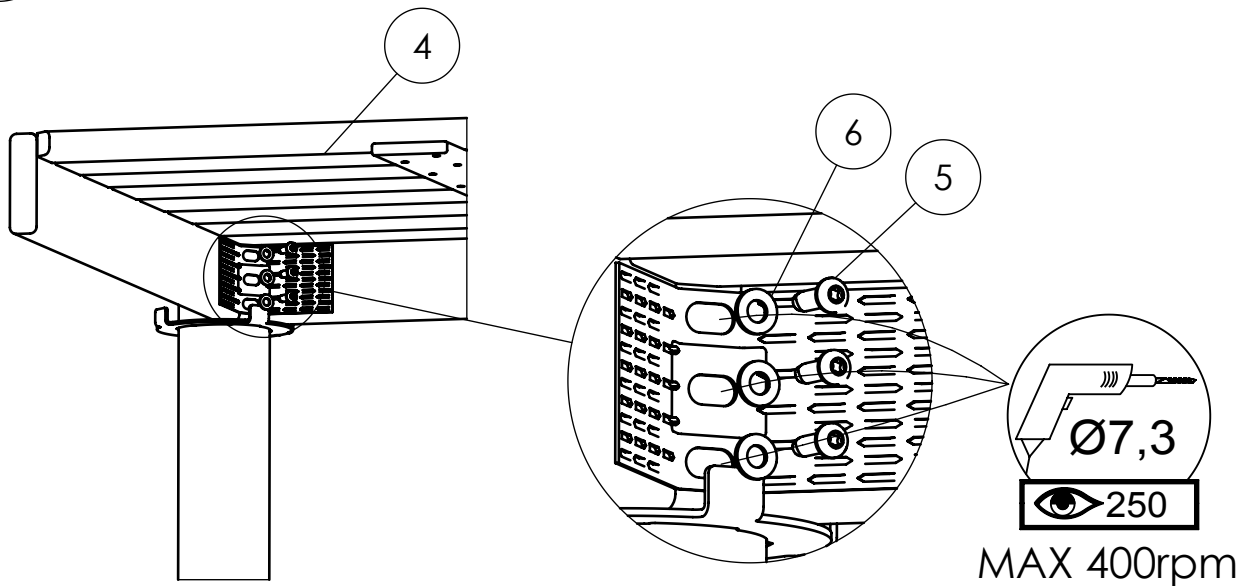

1 HPL & WOODEN DECK

NR.	Description MA	Item Number	Qty
1	Post S	8068030	1
2	Extension board	8067858	1
3	Screw, thr-forming M8x60-8.8 Large head-DIN7500	8008728	1
4	Deck	-	4

HAGS ANEBY, SWEDEN
+46(0)380-47300
www.hags.com

Post for Deck 0.5m, S
MASW64565
1 (2)

DD ToB 2018-01-23 1

2A HPL DECK

2B WOODEN DECK

NR.	Description MA	Item Number	Qty
1	Post S	8068030	1
4	Deck	-	4
5	Screw thr-forming M8x25-8.8-(ISO7380)	8008506	12
6	Washer, Bolt cap 9x18x2-ISO4759-3-C	8008849	12