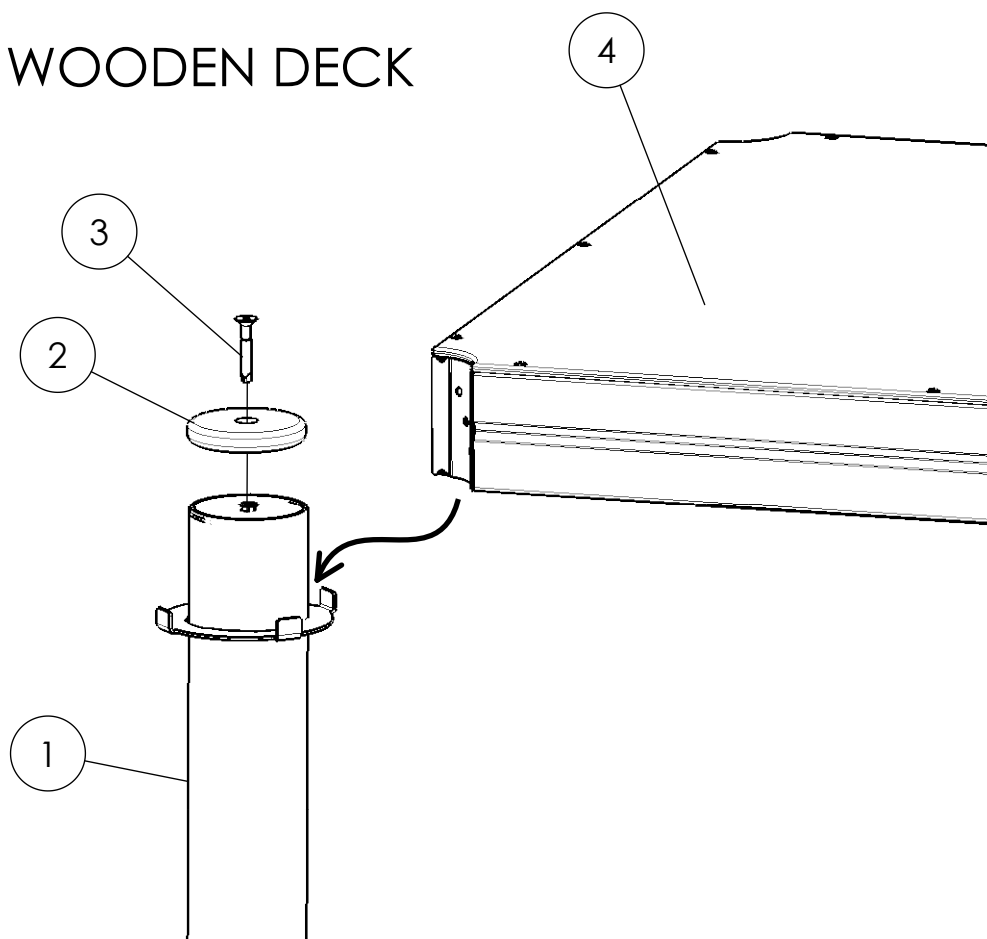

1 HPL & WOODEN DECK

NR.	Description MA	Item Number	Qty
1	Post S	8068030	1
2	Extension board	8067858	1
3	Screw, thr-forming M8x60-8.8 Large head-DIN7500	8008728	1
4	Deck	-	4

HAGS ANEBY, SWEDEN
+46(0)380-47300
www.hags.com

Post for Deck 0.5m, S
MASW64565
1 (2)

DD ToB 2018-01-23 1

2A HPL DECK

2B WOODEN DECK

NR.	Description MA	Item Number	Qty
1	Post S	8068030	1
4	Deck	-	4
5	Screw thr-forming M8x25-8.8-(ISO7380)	8008506	12
6	Washer, Bolt cap 9x18x2-ISO4759-3-C	8008849	12