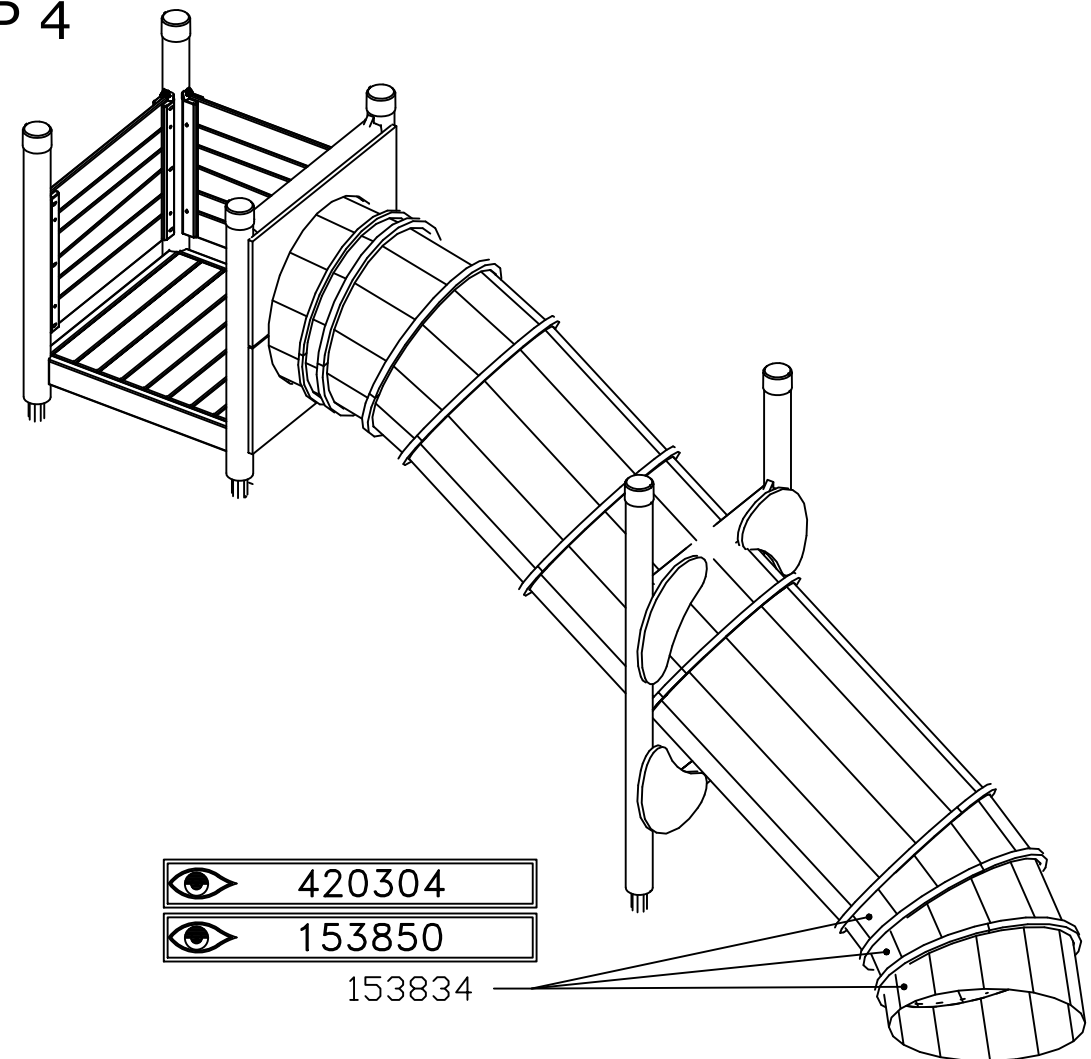

Step by Step UniPlay

4020 SE 1(s)

STEP 1

STEP 2

STEP 3

STEP 4

HAGS ANEBY, SWEDEN
 +46(0)380-47300
 www.hags.com

Rider 8,8x3,5m
 8066783
 2/3