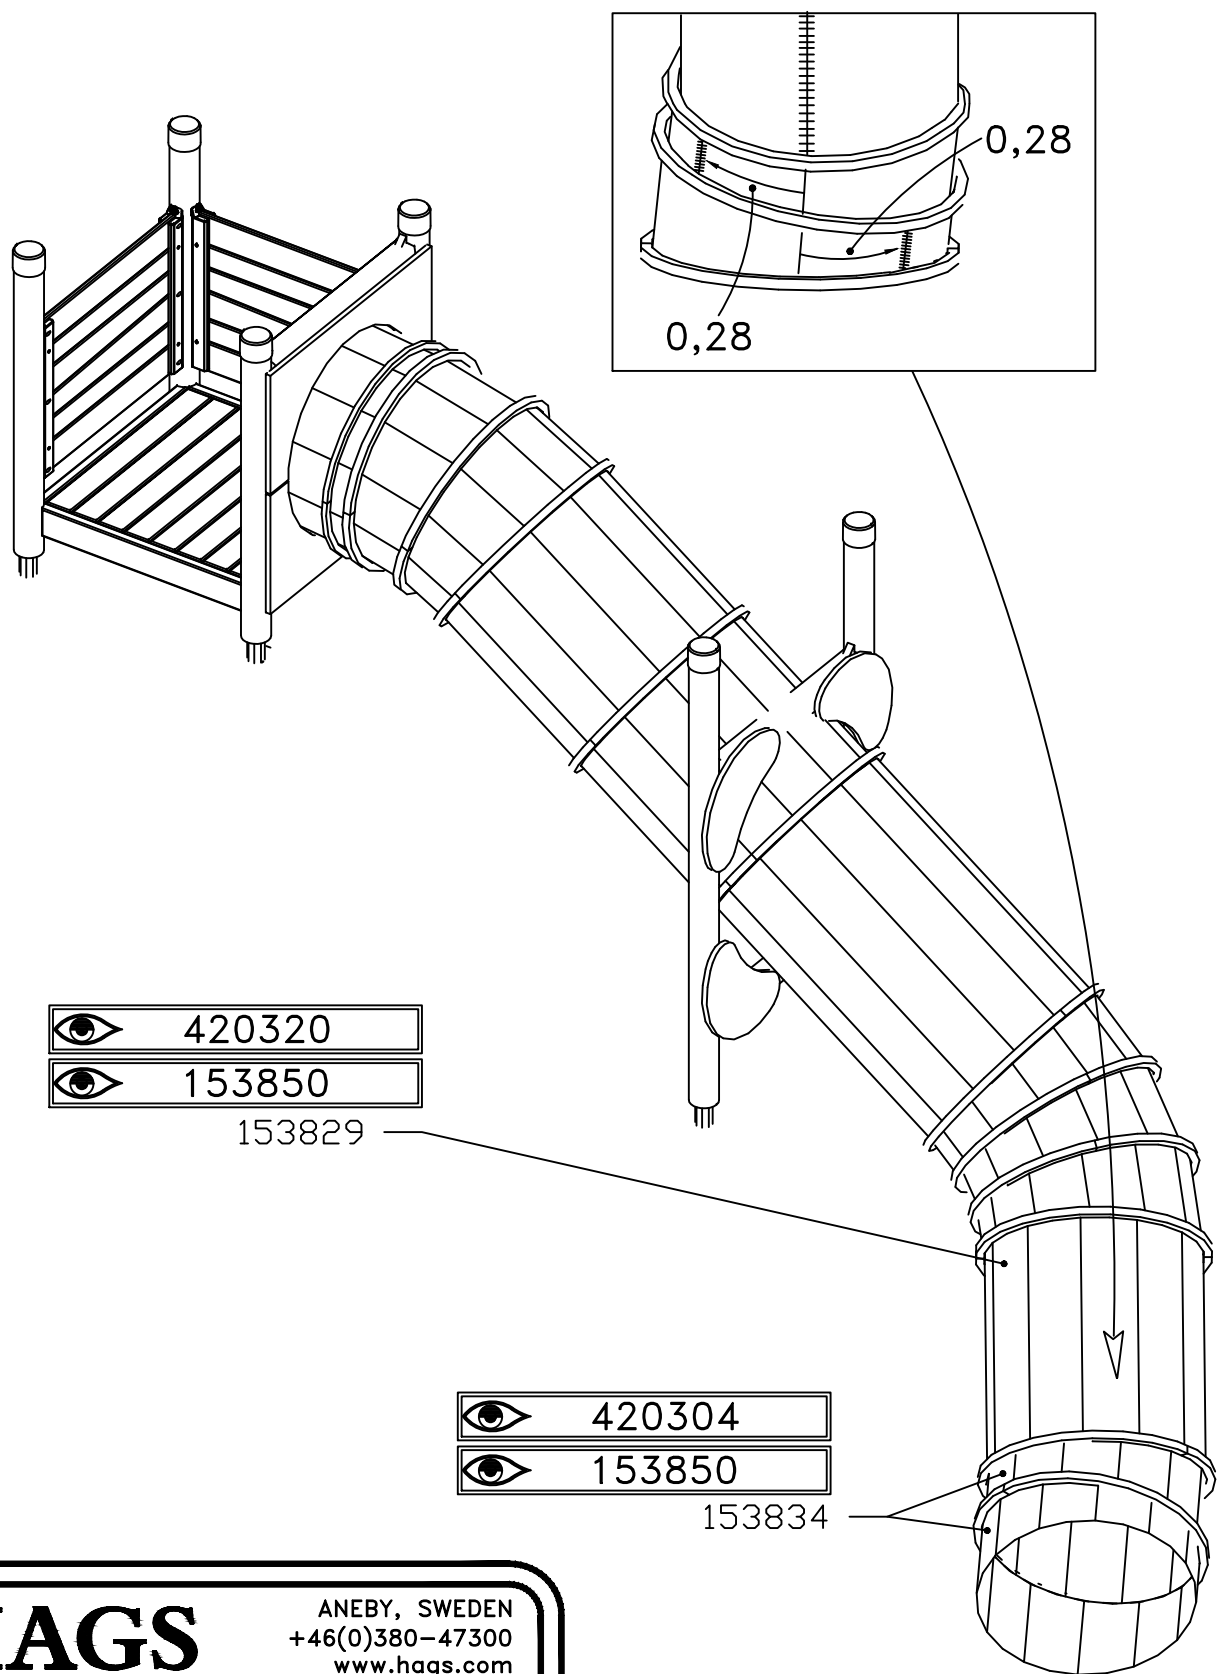

STEP 5

STEP 6

[m]

HAGS ANEBY, SWEDEN
+46(0)380-47300
www.hags.com

Rider 8,8x3,5m
8066783
3/3

mbe LN 2019-11-01 1