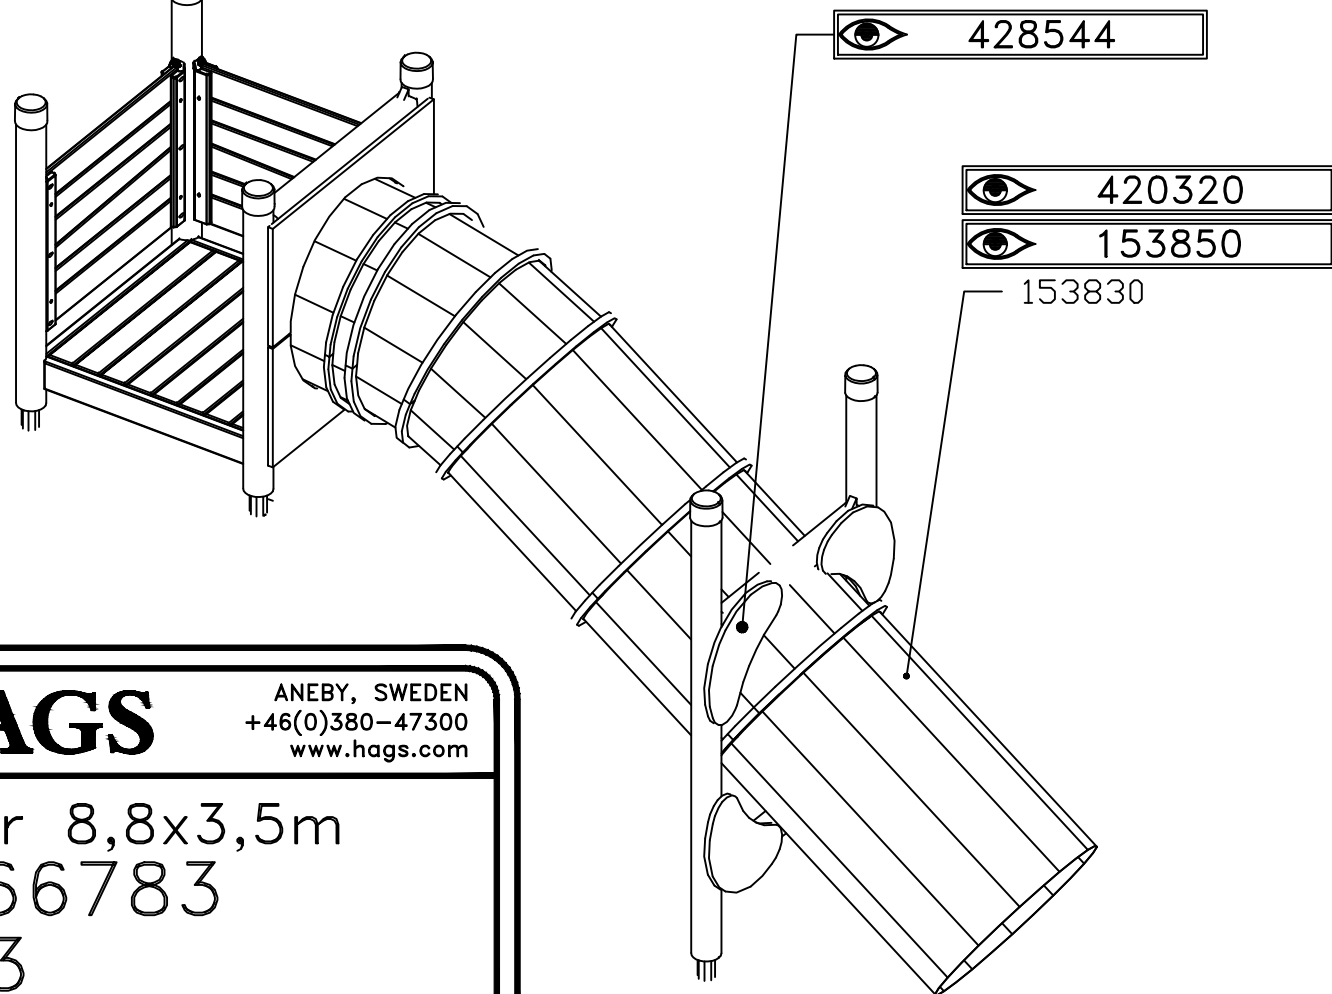

Step by Step UniPlay

4020 SE 1(s)

STEP 1

STEP 2

STEP 3

STEP 4

HAGS ANEBY, SWEDEN
 +46(0)380-47300
 www.hags.com

Rider 8,8x3,5m
 8066783
 2/3