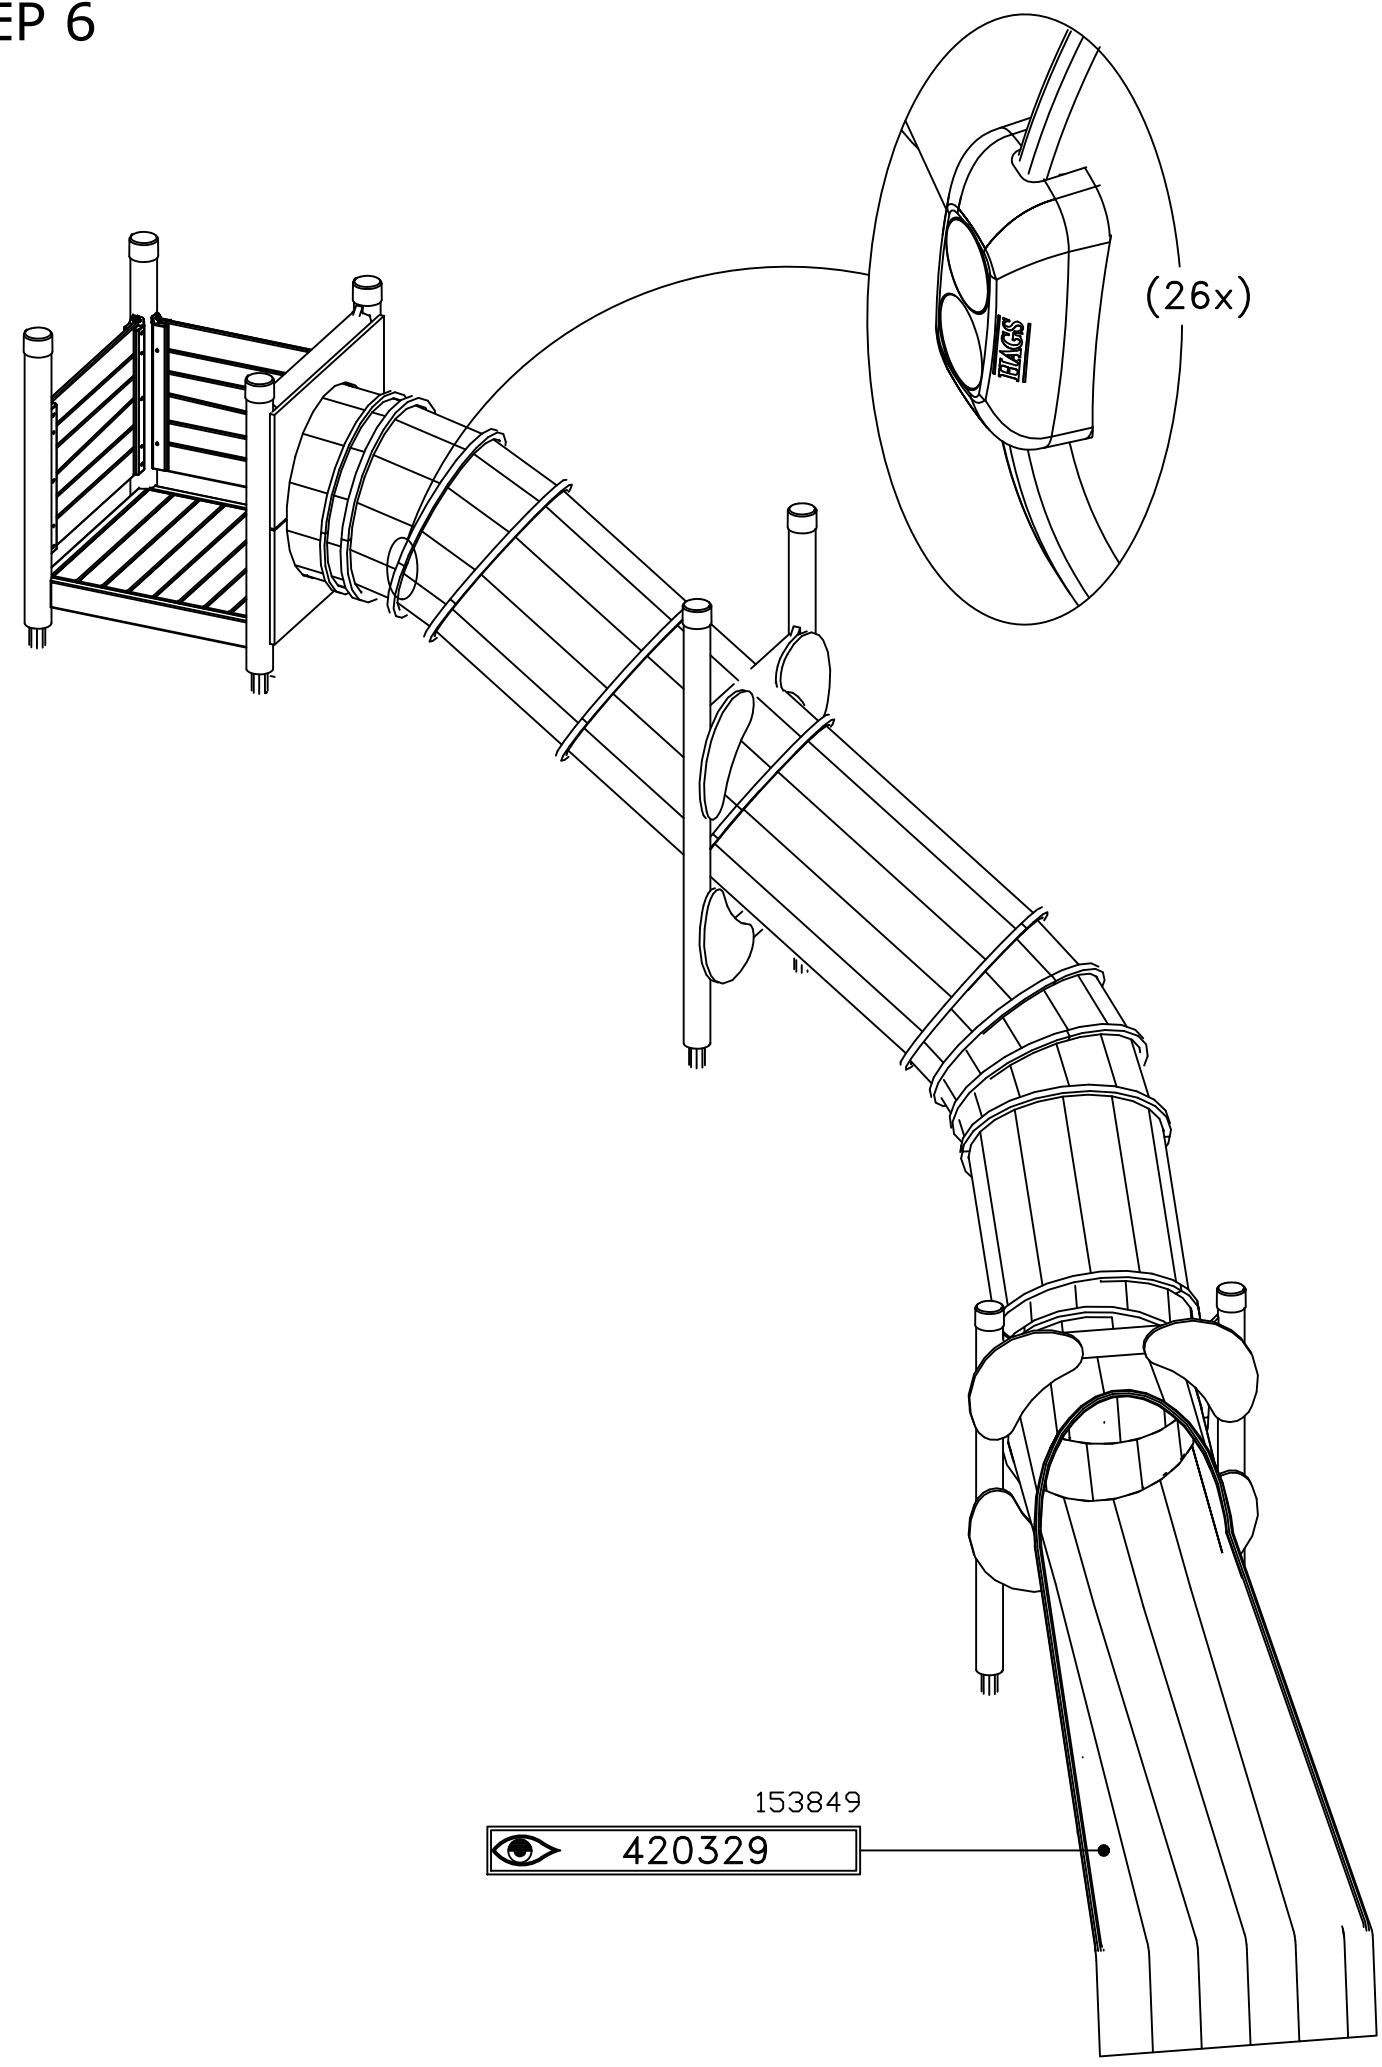

STEP 5

STEP 6

[m]

HAGS ANEBY, SWEDEN
+46(0)380-47300
www.hags.com

Rider 8,8x3,5m
8066783
3/3

mbe LN 2019-11-01 1