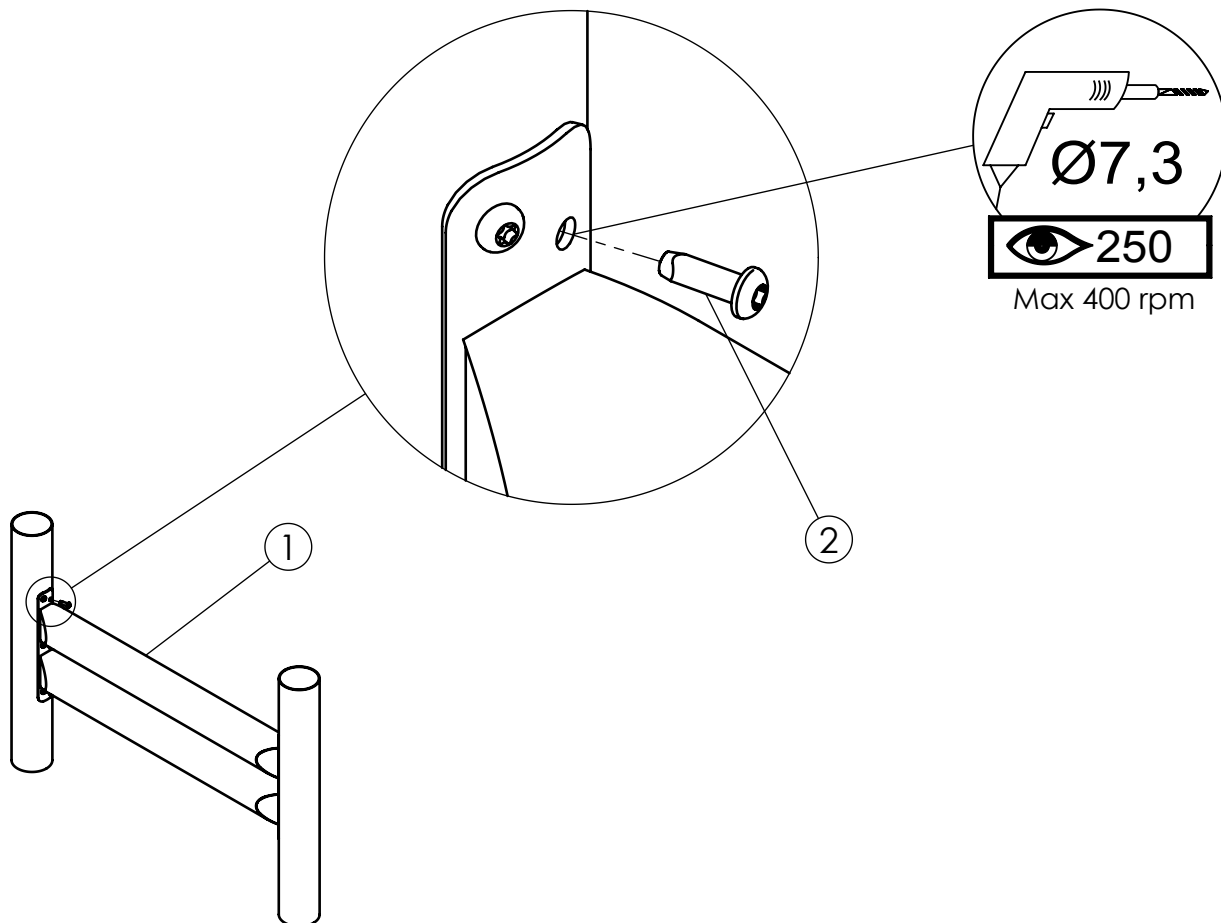

Types:	Item.no:
 1,0 m	SW62423
 1,4 m	SW62427
 2,0 m	SW62428

HAGS ANEBY, SWEDEN
+46(0)380-47300
www.hags.com

Round Beam Steel Post
MA62423
1 (1)

 LI  LN 2017-09-26 0

Pos:	Description MA:	Item no:	Qty:
1	Round beam steel	See table	1
2	Screw, thr-forming M8x25-8.8-(ISO7380)	8008506	12