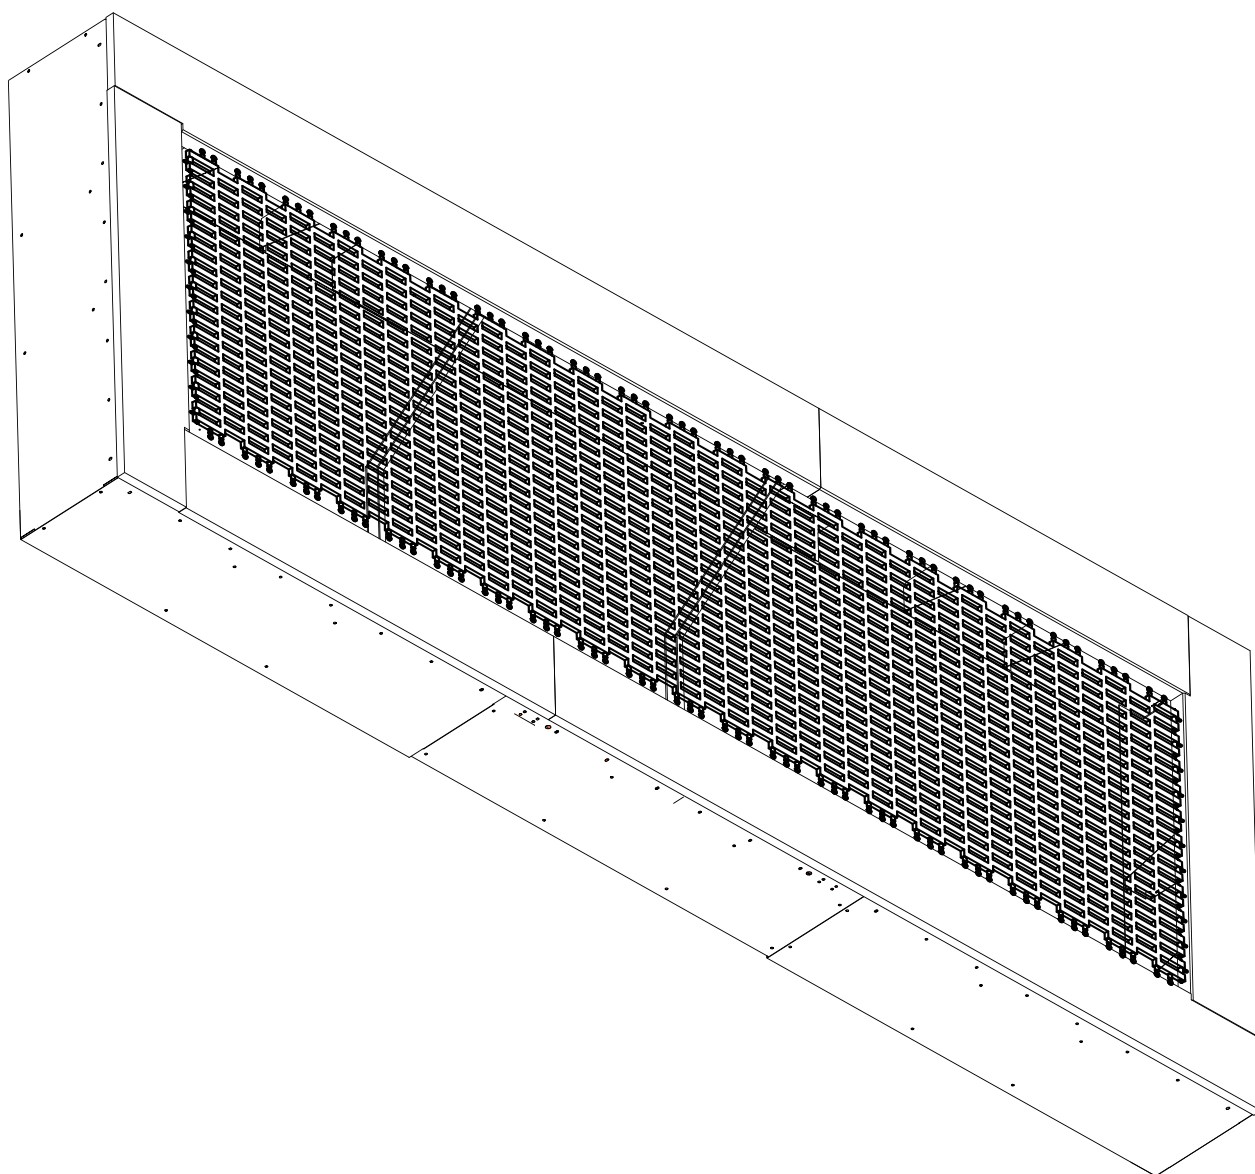

# 1MOVE

Installation instructions  
**Playground Trampoline**

1M-T100x400S

1Move Sp. z o.o.  
ul. Morelowa 5/30 , 80-174 Gdańsk, Poland  
tel. +48 733 221 221  
tel. +48 600 273 852  
1@1move.pl  
www.1move.pl  
facebook.com/1move

| ITEM | REF            | PART   | Qty | Kg |
|------|----------------|--|-----|----|
| 1    | 1M-T100x400-08 |    | 150 |    |
| 2    | 1M-T100x400-09 |     | 40  |    |
| 3    | 1M-T100x400-10 |     | 40  |    |
| 4    | 1M-T100x400-11 |     | 40  |    |
| 5    | 1M-T100x400-12 |     | 40  |    |
| 6    | 1M-T100x400-01 |   | 2   |    |
| 7    | 1M-T100x400-02 |  | 2   |    |
| 8    | 1M-T100x400-03 |  | 2   |    |
| 9    | 1M-T100x400-04 |   | 2   |    |
| 10   | 1M-T100x400-05 |   | 2   |    |
| 11   | 1M-T100x400-06 |  | 2   |    |
| 12   | 1M-T100x400-07 |  | 1   |    |

|  |   |   |   |
|--|---|---|---|
| <br>kg<br>140 | <br>m<br>1,55x4,52 | <br>10 | 2x<br> |
|--|---|---|---|