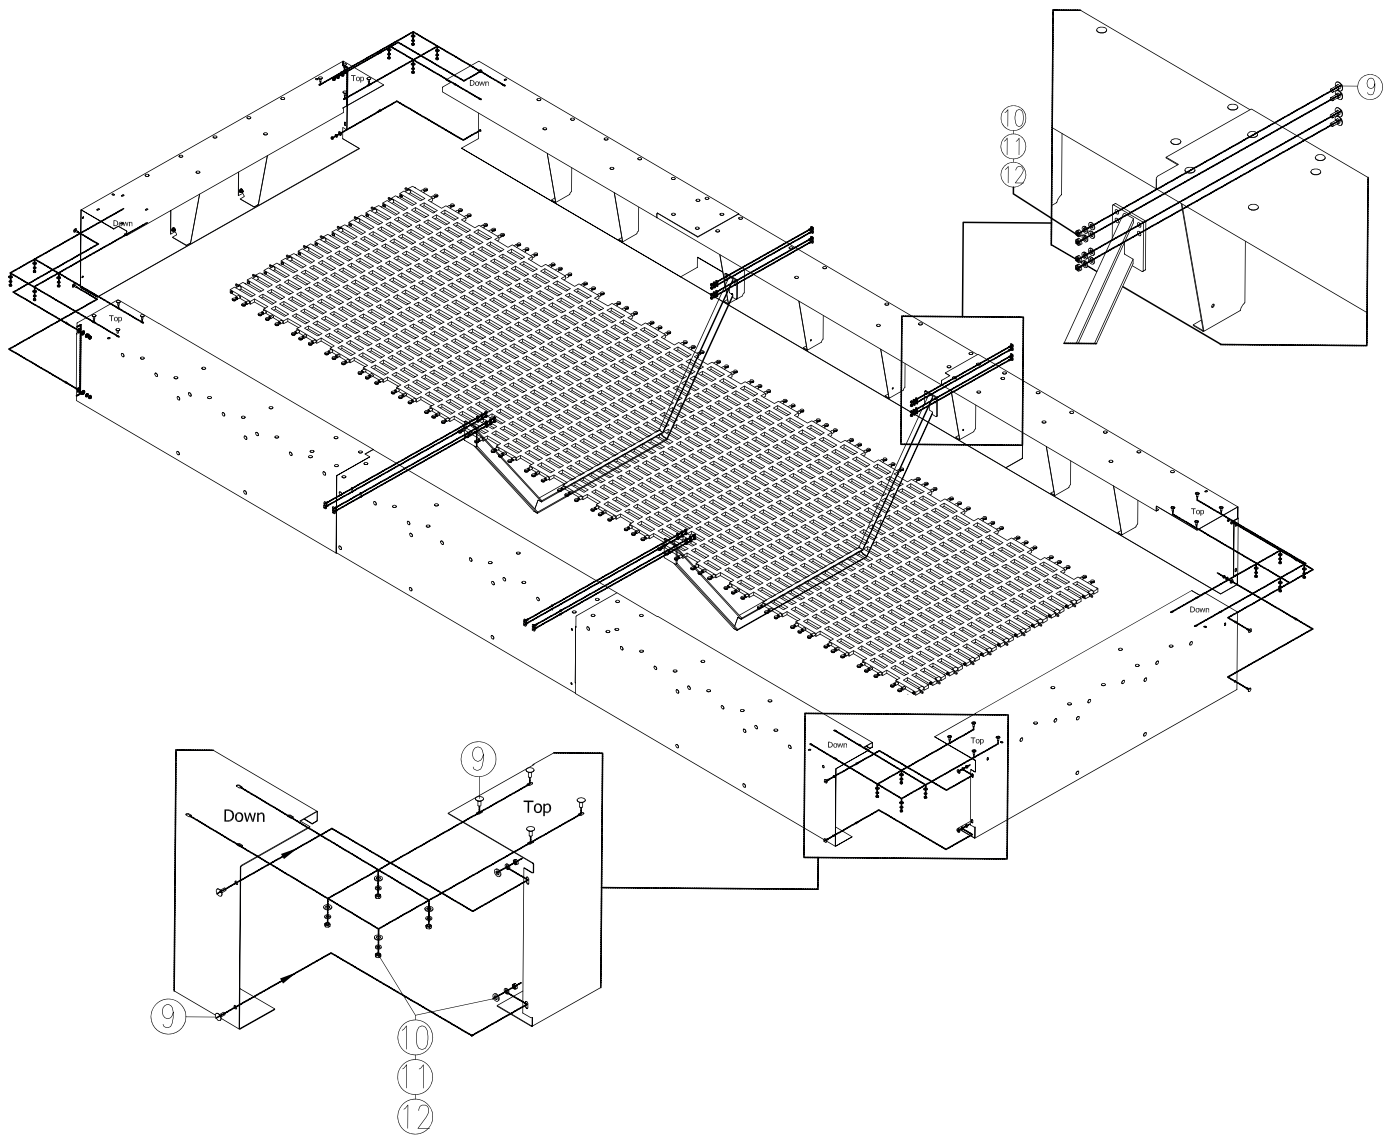

# 1MOVE

Installation instructions  
**Playground Trampoline**

1M-T100x400S

1Move Sp. z o.o.  
ul. Morelowa 5/30 , 80-174 Gdańsk, Poland  
tel. +48 733 221 221  
tel. +48 600 273 852  
1@1move.pl  
www.1move.pl  
facebook.com/1move

| ITEM | REF            | PART   | Qty | Kg |
|------|----------------|--|-----|----|
| 1    | 1M-T100x400-08 |    | 150 |    |
| 2    | 1M-T100x400-09 |     | 40  |    |
| 3    | 1M-T100x400-10 |     | 40  |    |
| 4    | 1M-T100x400-11 |     | 40  |    |
| 5    | 1M-T100x400-12 |     | 40  |    |
| 6    | 1M-T100x400-01 |   | 2   |    |
| 7    | 1M-T100x400-02 |  | 2   |    |
| 8    | 1M-T100x400-03 |  | 2   |    |
| 9    | 1M-T100x400-04 |   | 2   |    |
| 10   | 1M-T100x400-05 |   | 2   |    |
| 11   | 1M-T100x400-06 |  | 2   |    |
| 12   | 1M-T100x400-07 |  | 1   |    |

|  |   |   |   |
|--|---|---|---|
| <br>kg<br>140 | <br>m<br>1,55x4,52 | <br>10 | 2x<br> |
|--|---|---|---|