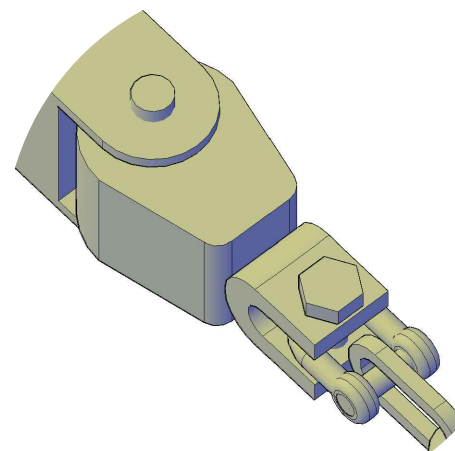

Parts list		
POS	PART. NO	NAME/DIMENSION
1	LE 15500	RT 1253
2	LE 16098	M12 A2 DIN 985
3	LE 16168	Ø 12mm A2 DIN 125A
4	LE 16556	DPC 42 Ø38,1 mm
5	LE 13100	6x19 mm AISI 316
6	LE 16604	Lubricating paste

This drawing is the property of NORNA PLAYGROUNDS and pursuant to current legislation may not be copied, transferred to or used by any third party. Should this drawing be used, a fee of 10% of the assumed contract price will be charged.