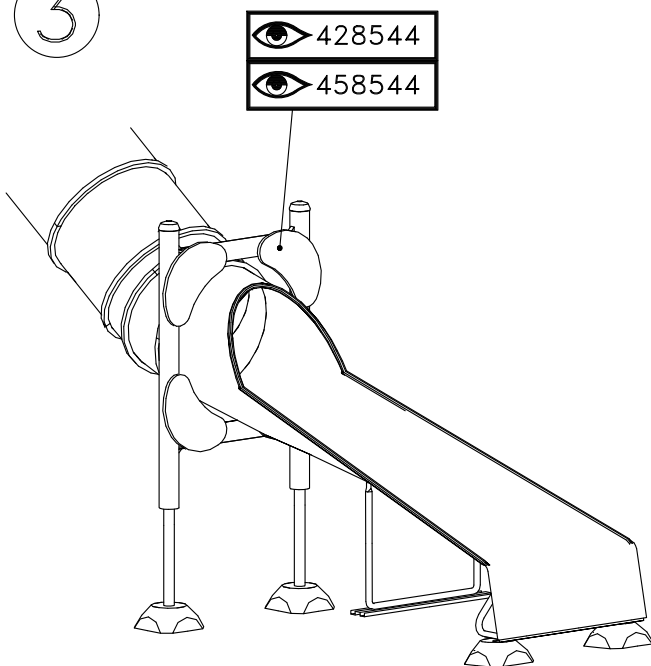

2

3

HAGS		ANEBY, SWEDEN	
		+46(0)380-47300	
		www.hags.com	
Tubeslide, Out Section			
420 329			
2(2)			
	TJ		LN 2020-07-02 | 3