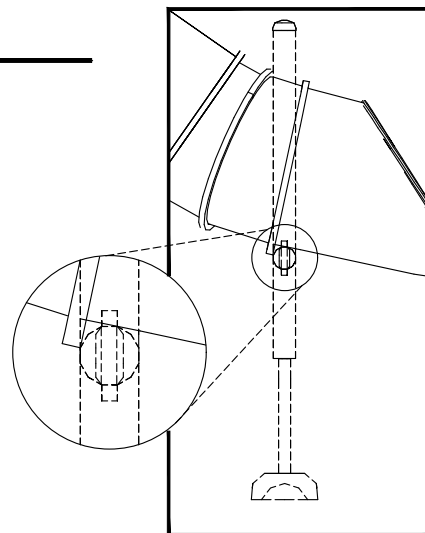

2

3

HAGS		ANEBY, SWEDEN	
		+46(0)380-47300	
		www.hags.com	
Tubeslide, Out Section			
420 329			
2(2)			
	TJ		LN 2020-07-02 | 3