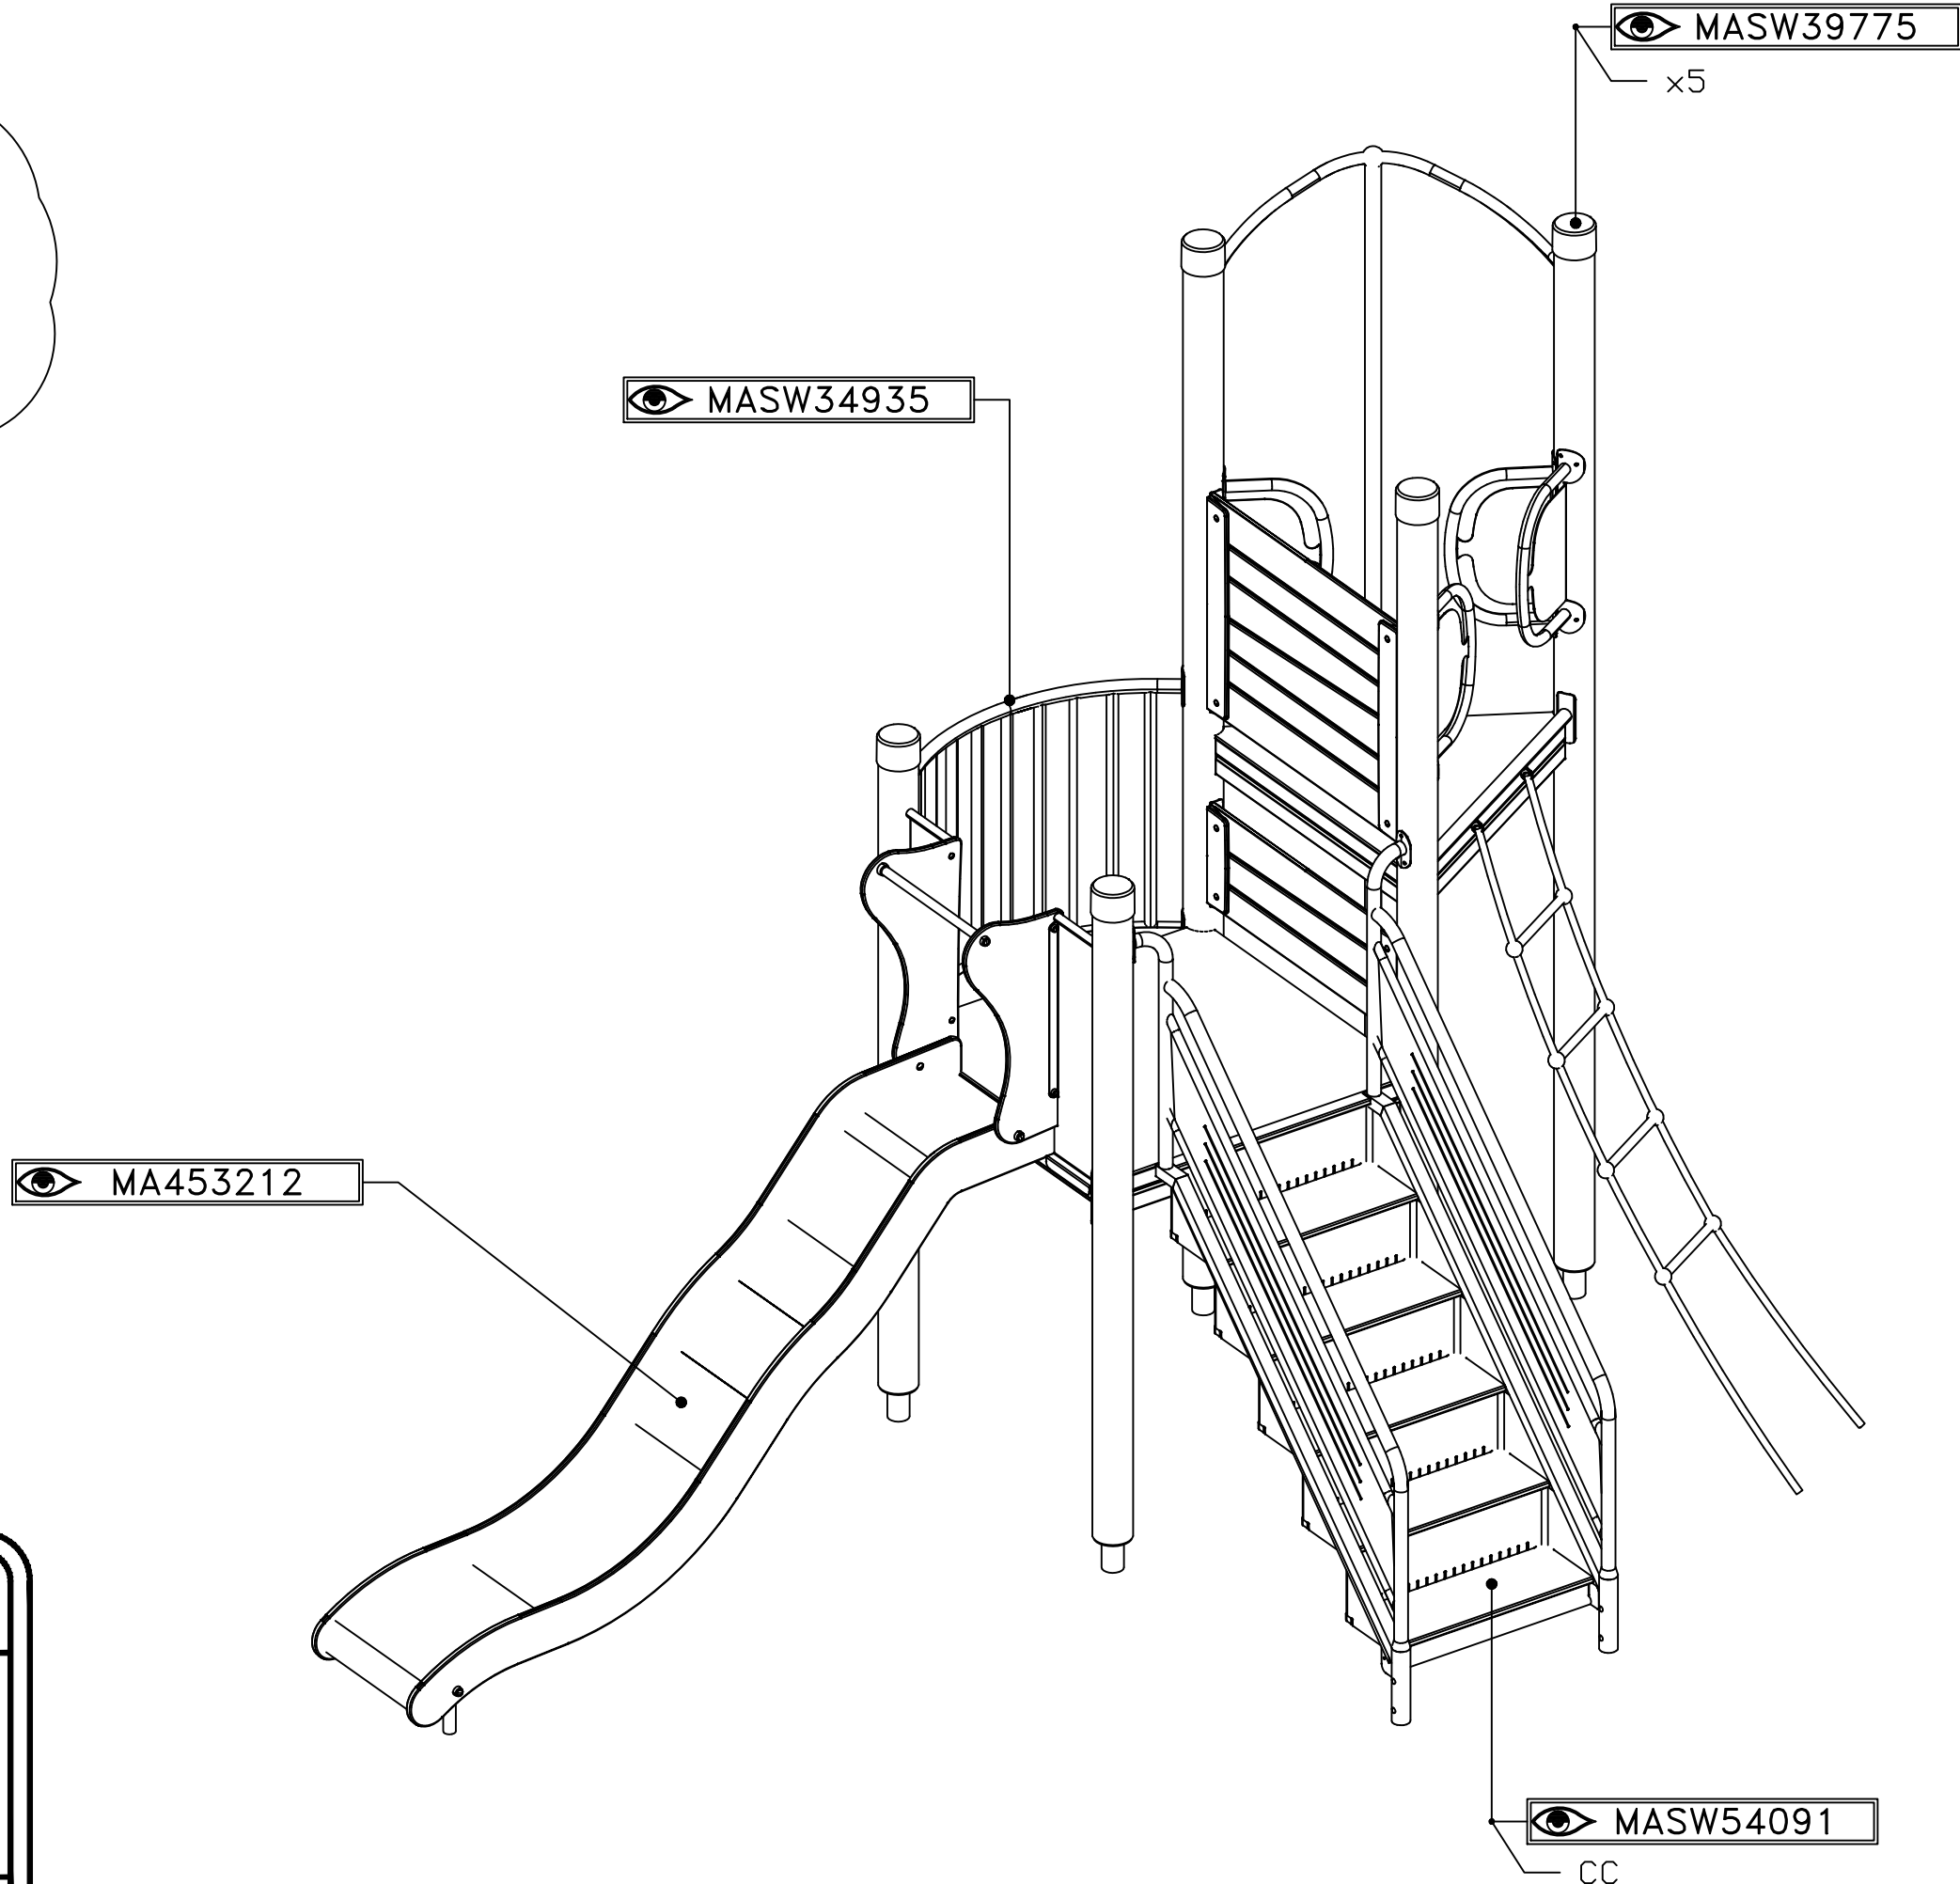

STEP 3

[m]

HAGS	ANEBY, SWEDEN +46(0)380-47300 www.hags.com		
UniPlay Igge MASW64992 5/5			
JW	JW	2023-06-07	1