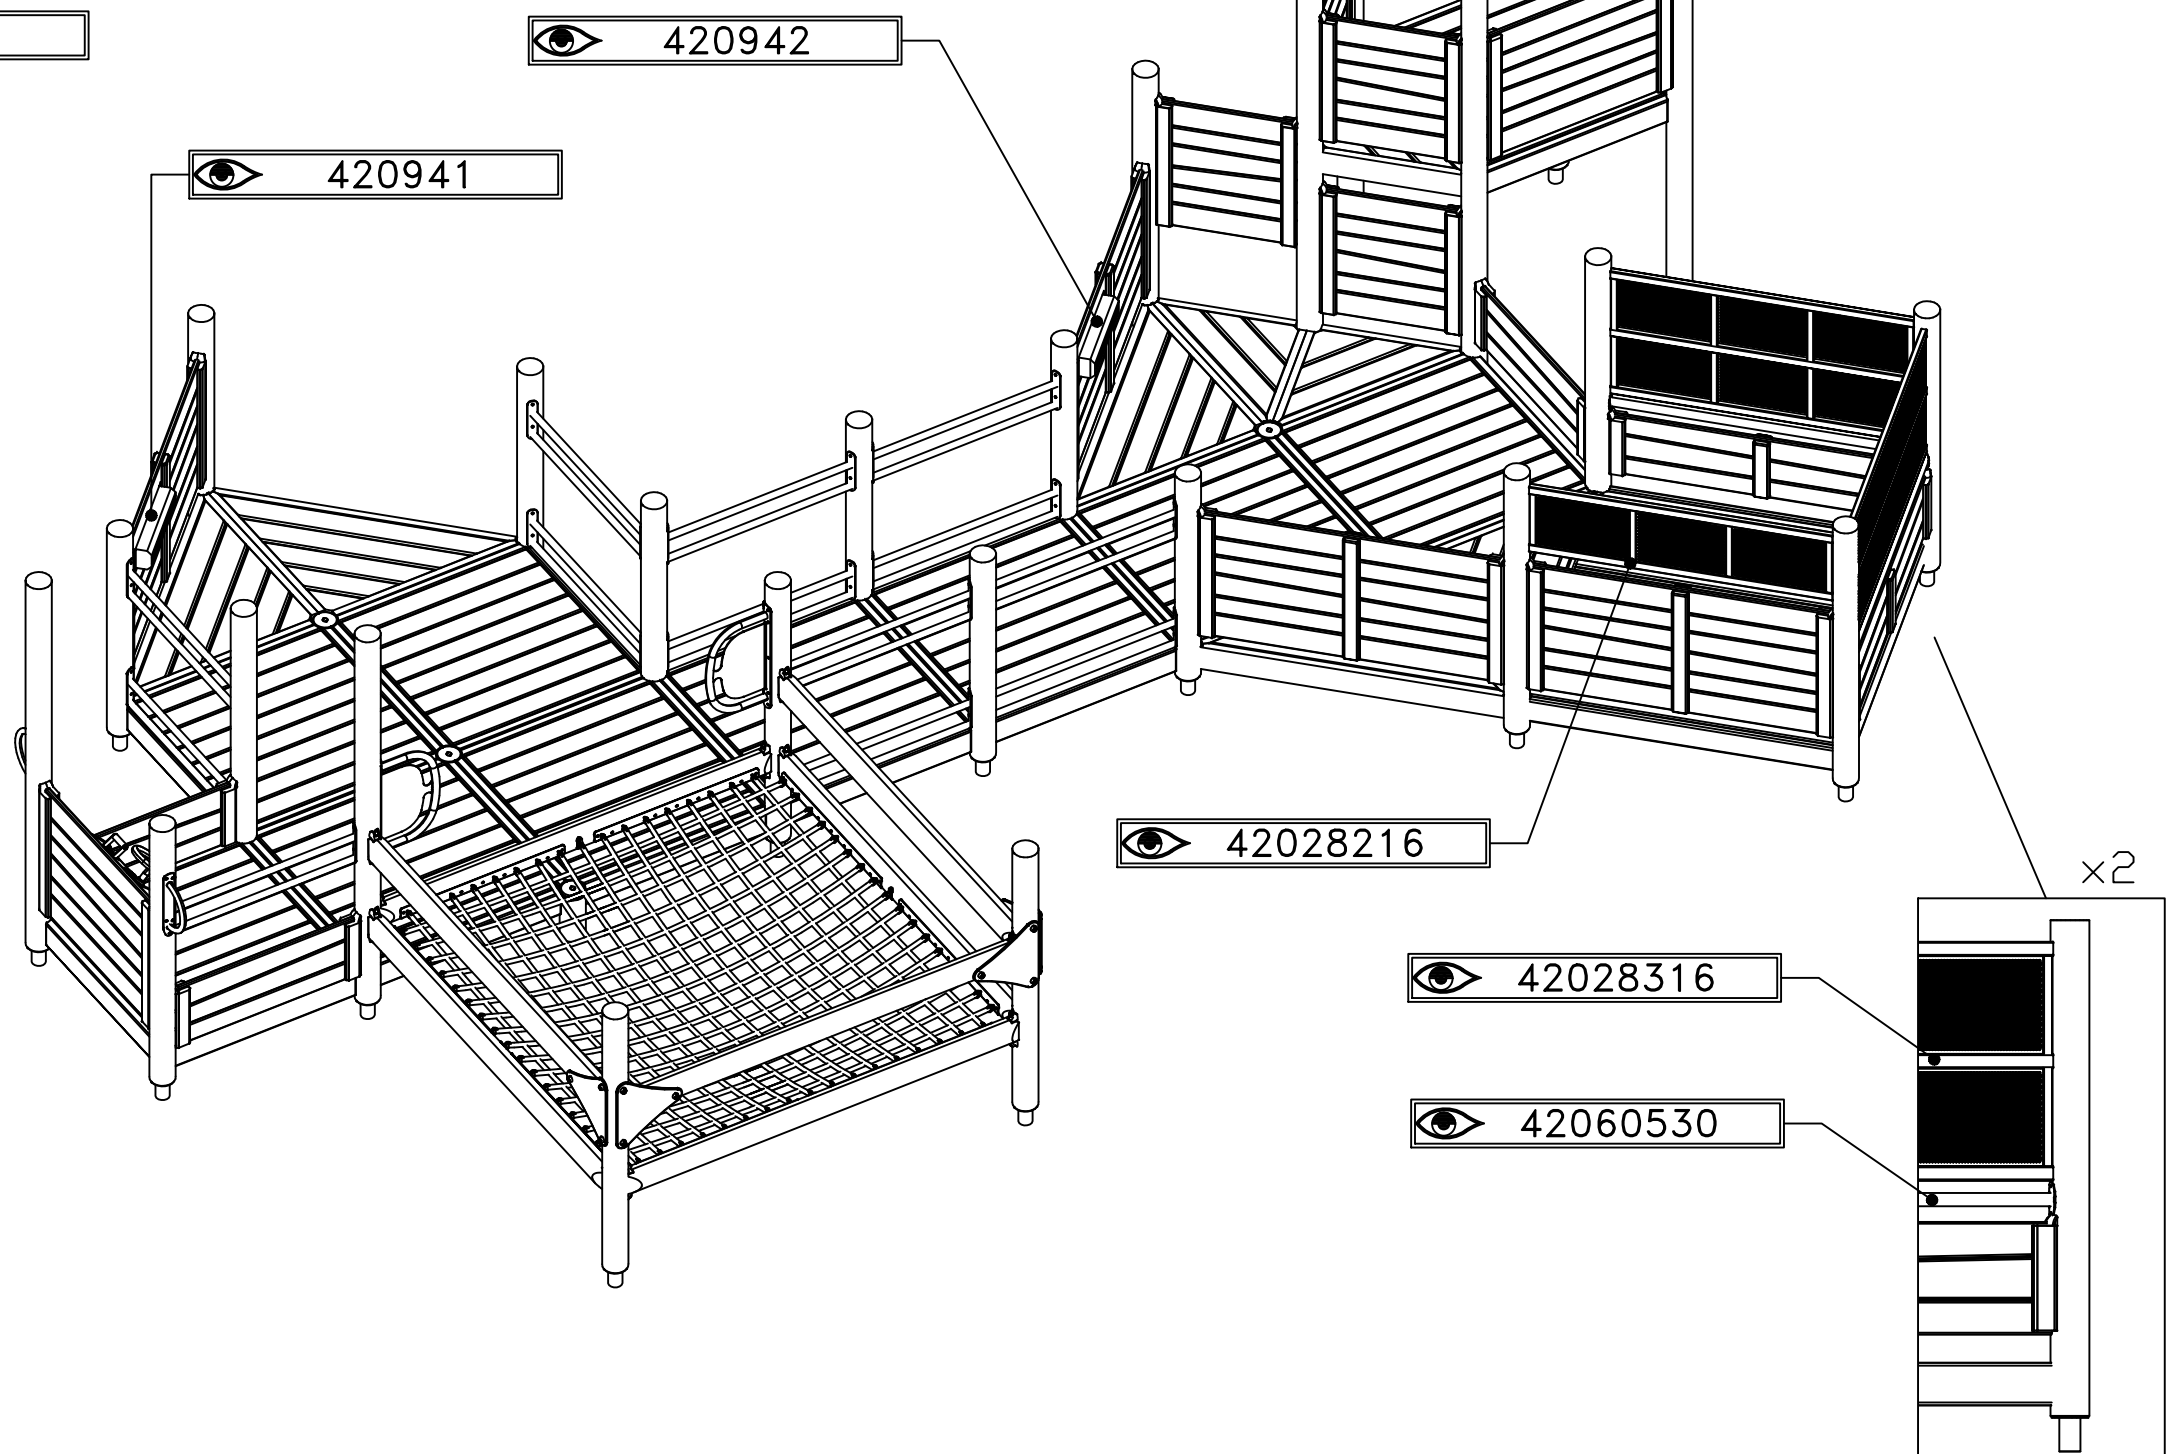

STEP 4

[m]

HAGS ANEBY, SWEDEN
+46(0)380-47300
www.hags.com

UniPlay Eptix
MASW65231
6/9

JW JW 2023-06-07 2