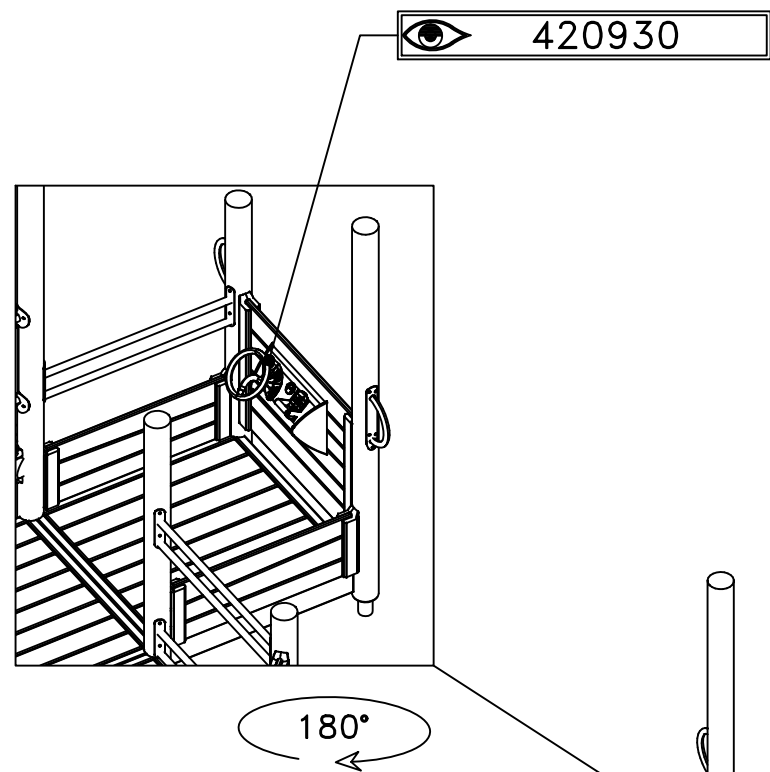

STEP 4

[m]

HAGS ANEBY, SWEDEN
+46(0)380-47300
www.hags.com

UniPlay Eptix
MASW65231
6/9

JW JW 2023-06-07 2