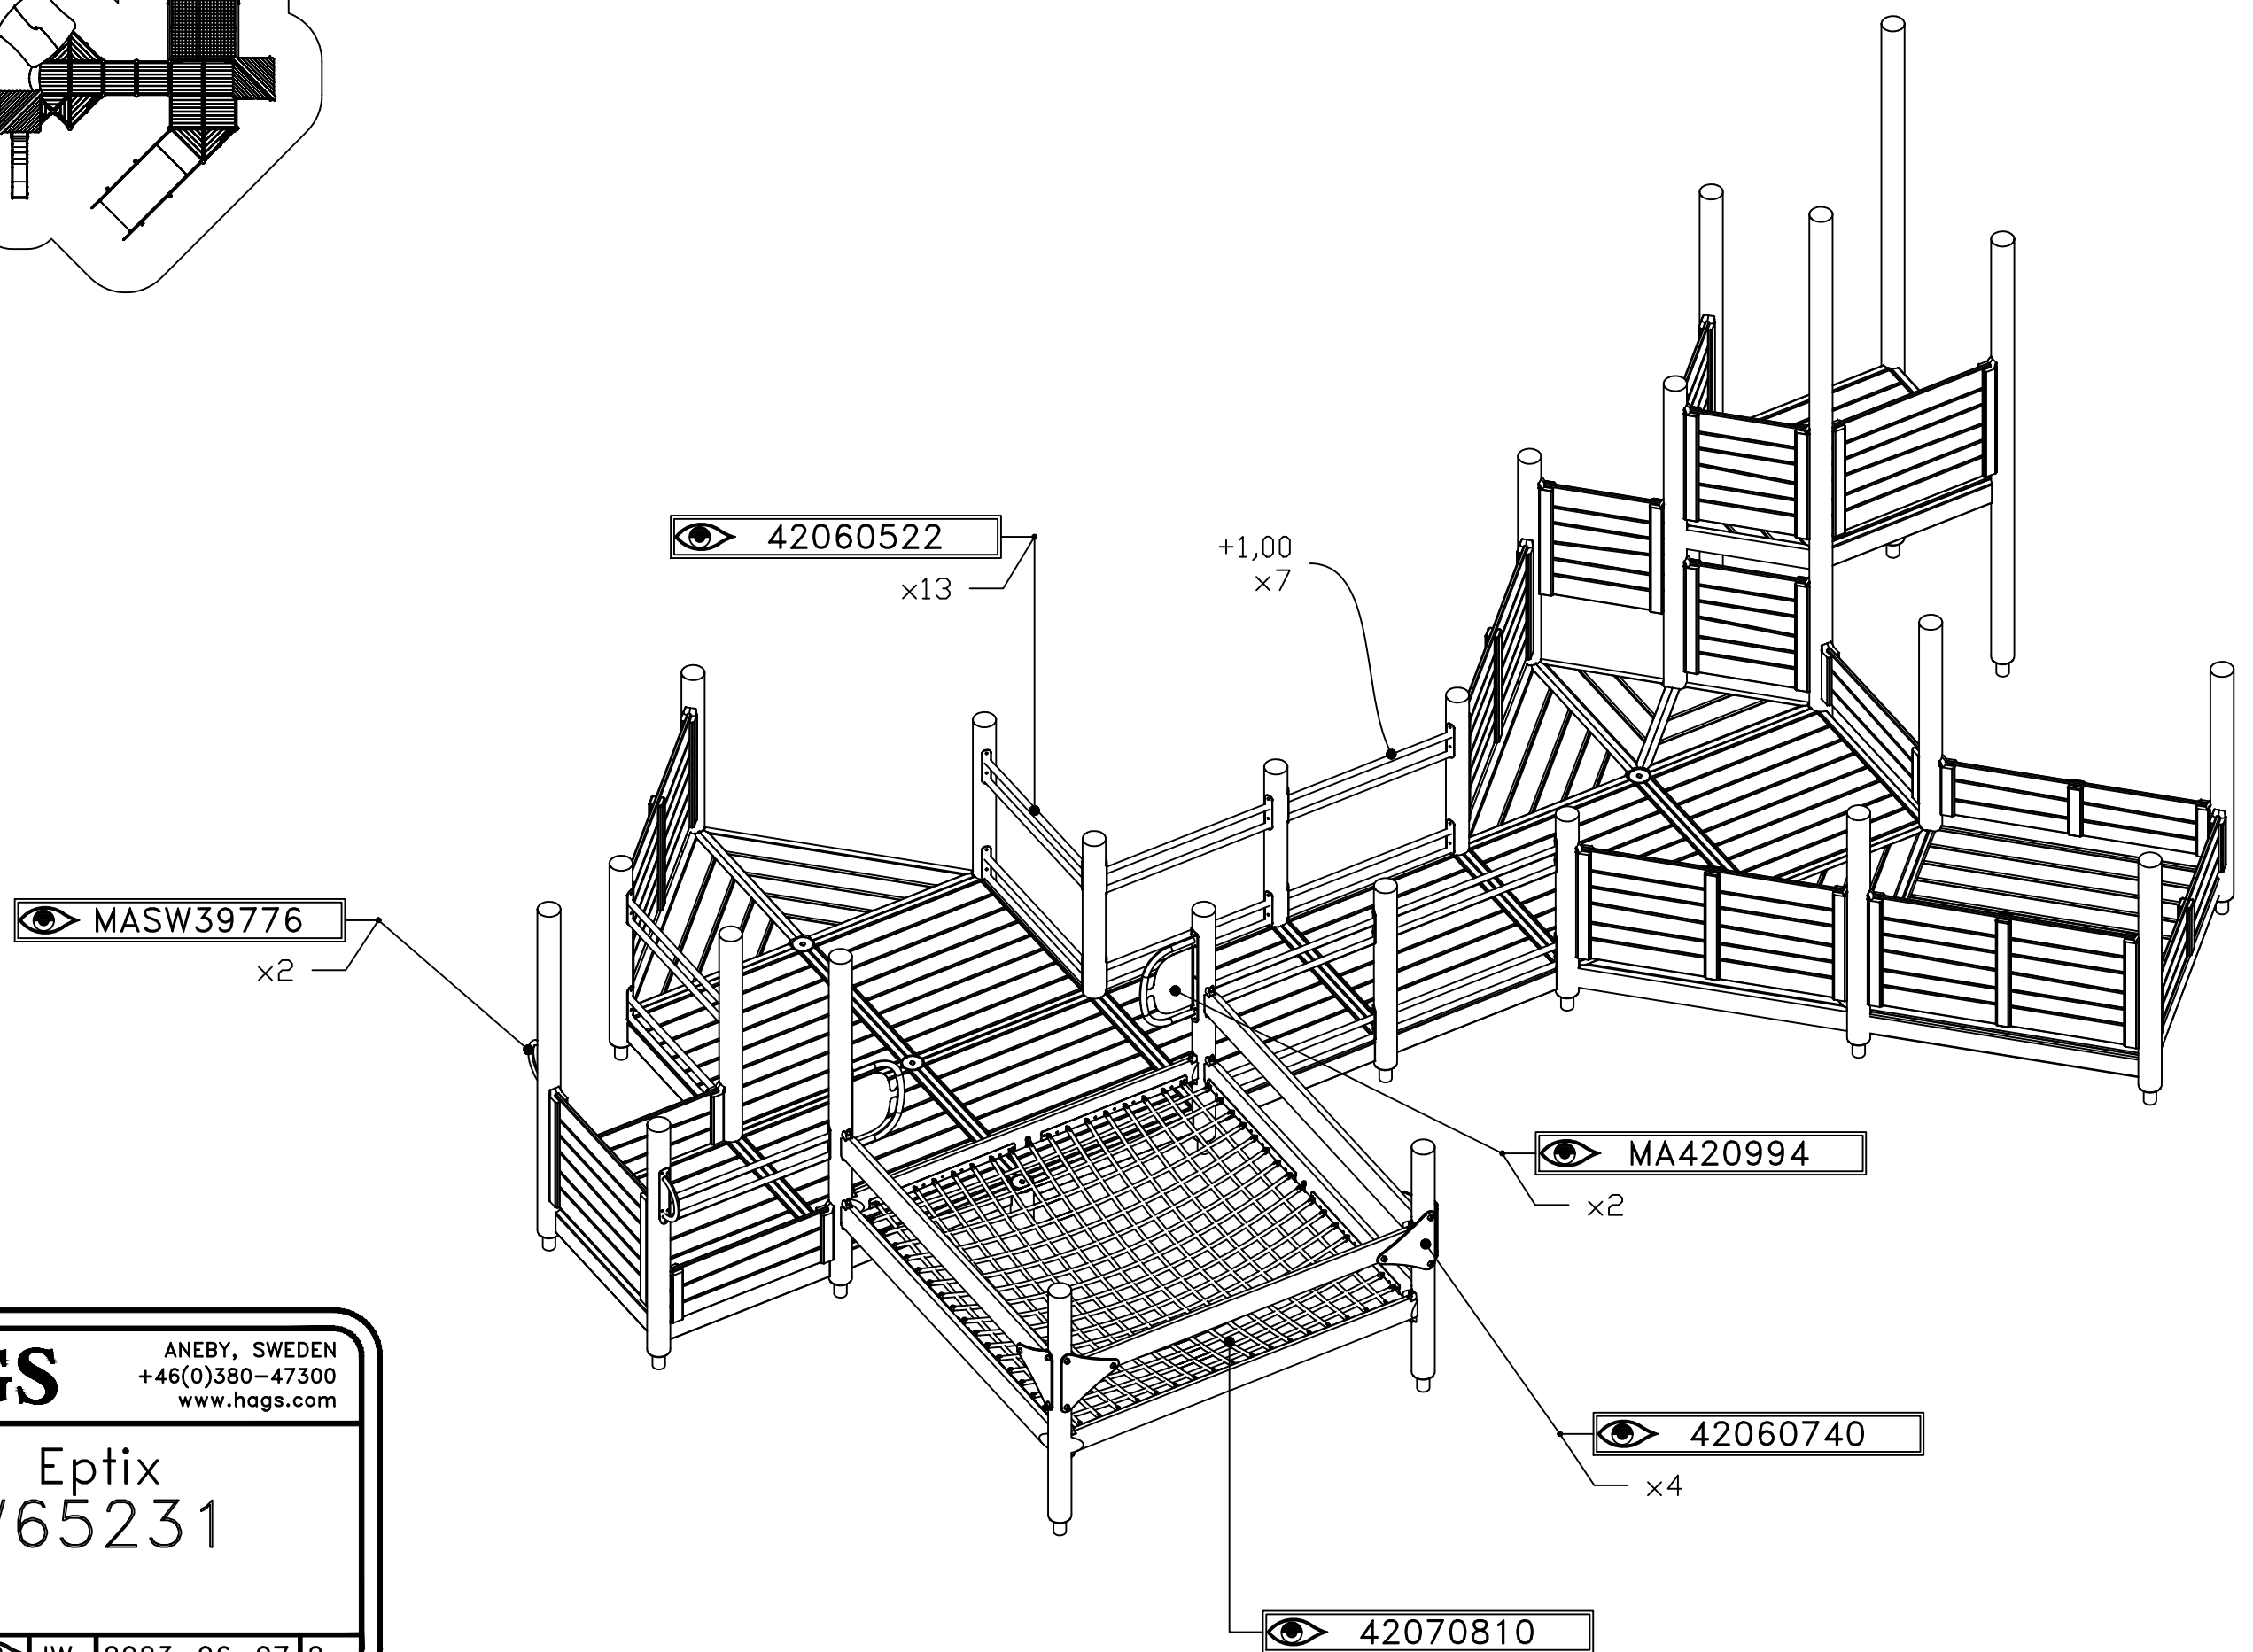

STEP 3

[m]

HAGS ANEBY, SWEDEN
+46(0)380-47300
www.hags.com

UniPlay Eptix
MASW65231
5/9

JW JW 2023-06-07 2