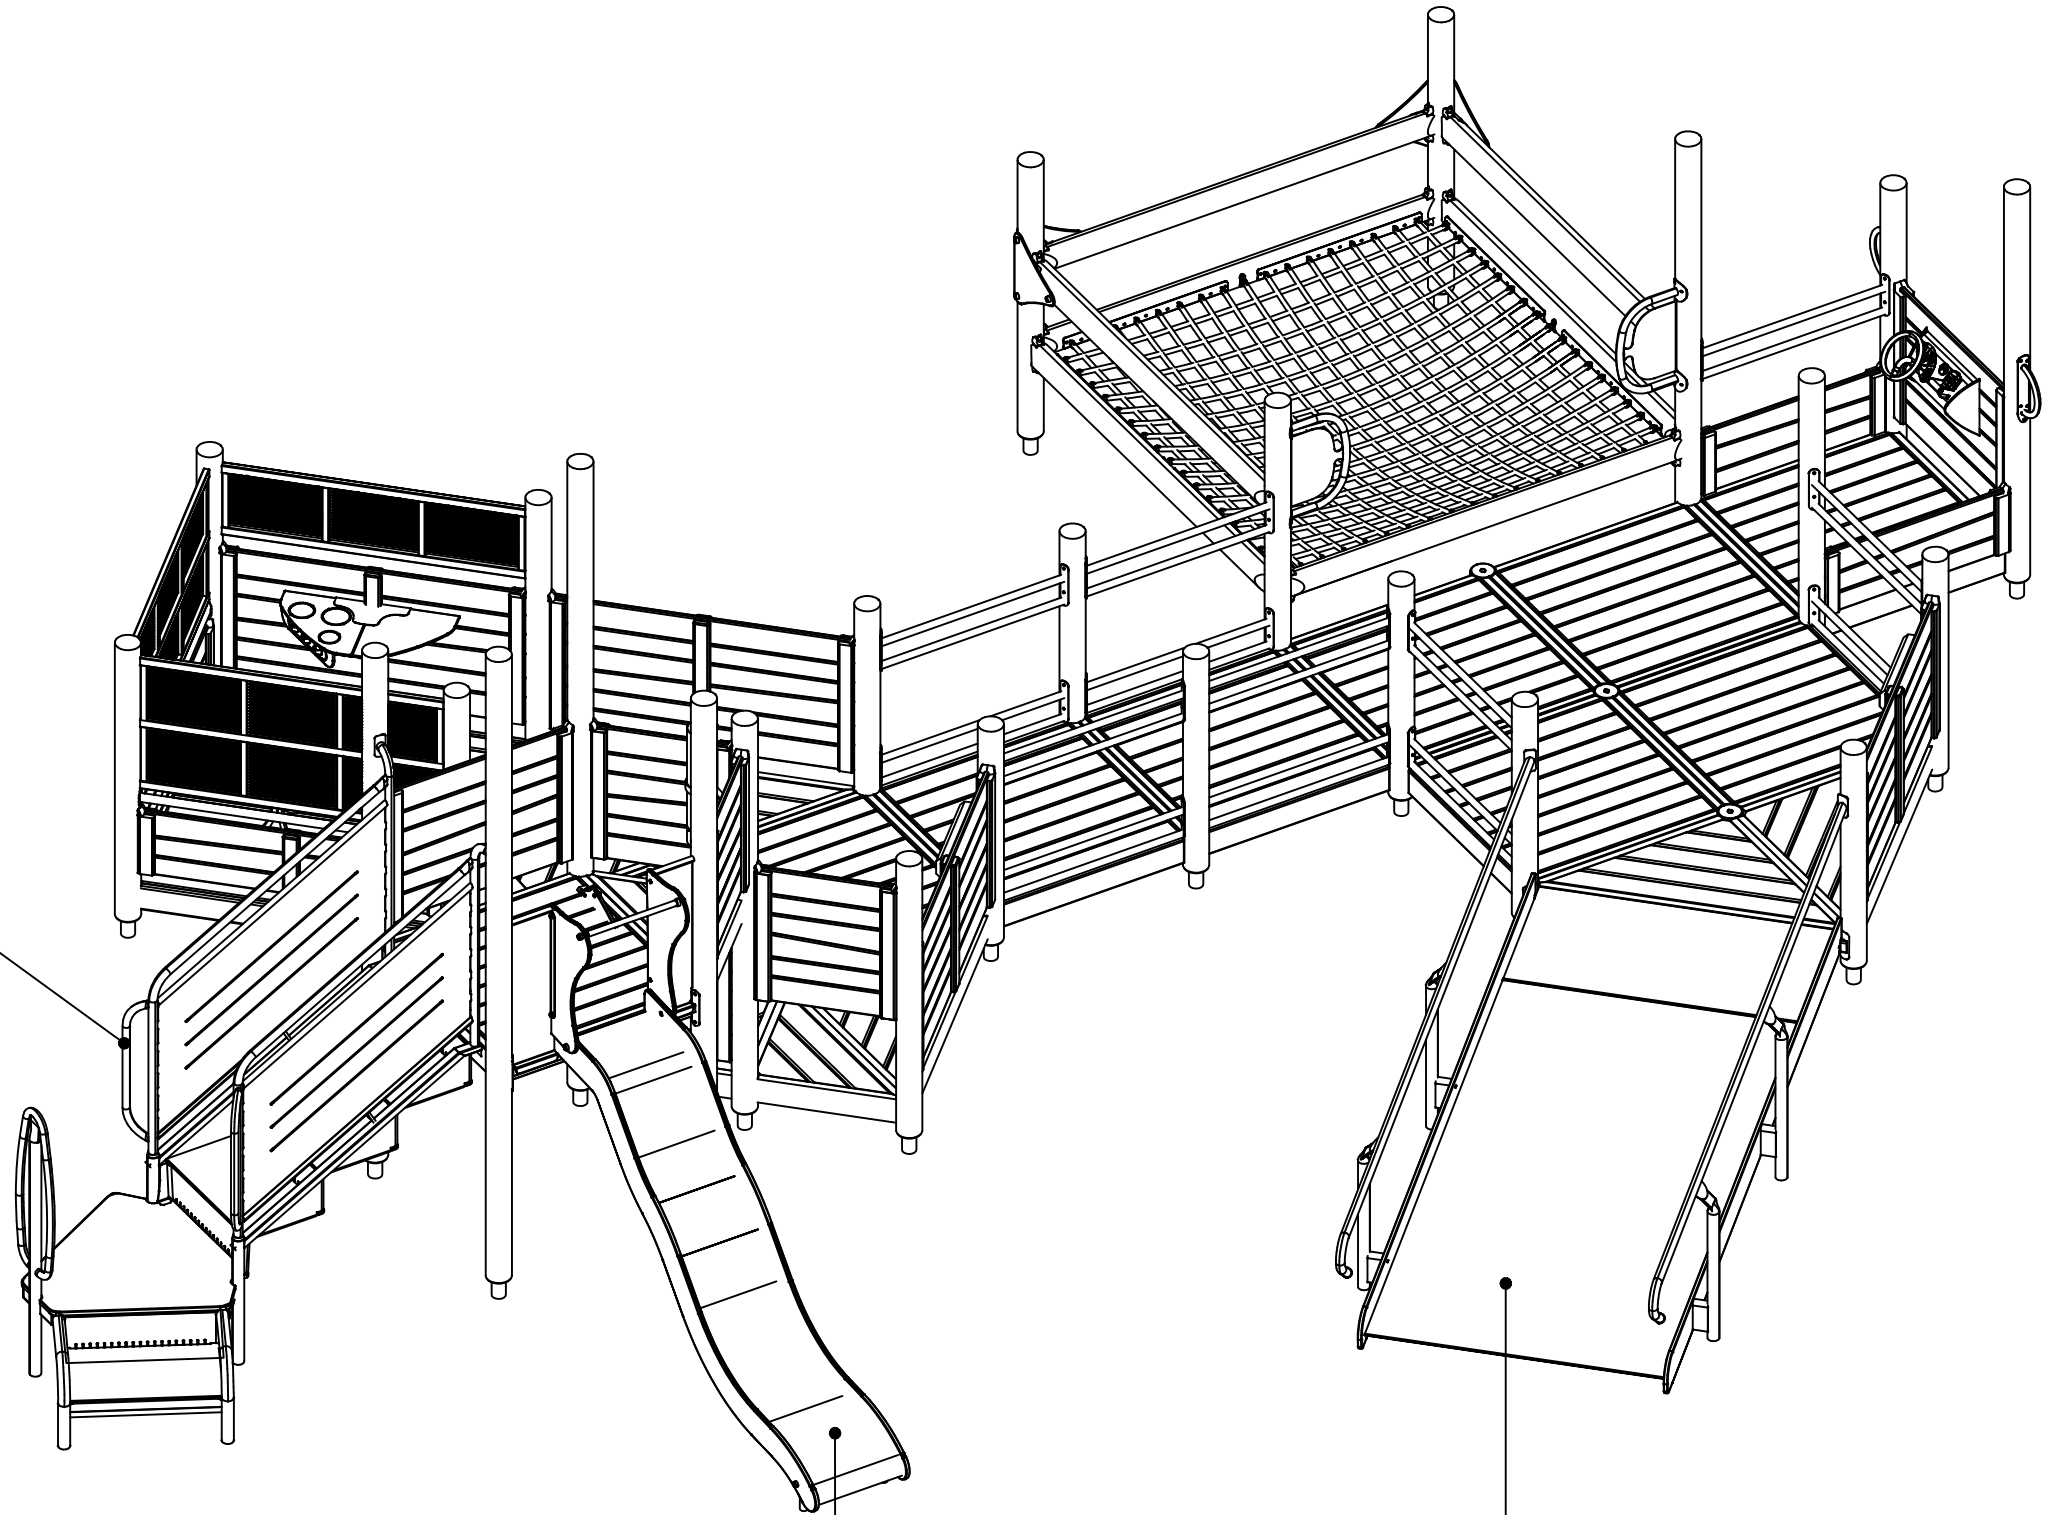

JW JW 2023-06-07 2

STEP 5

[m]

HAGS ANEBY, SWEDEN
+46(0)380-47300
www.hags.com

UniPlay Eptix
MASW65231
7/9

JW JW 2023-06-07 2

42075322

423212