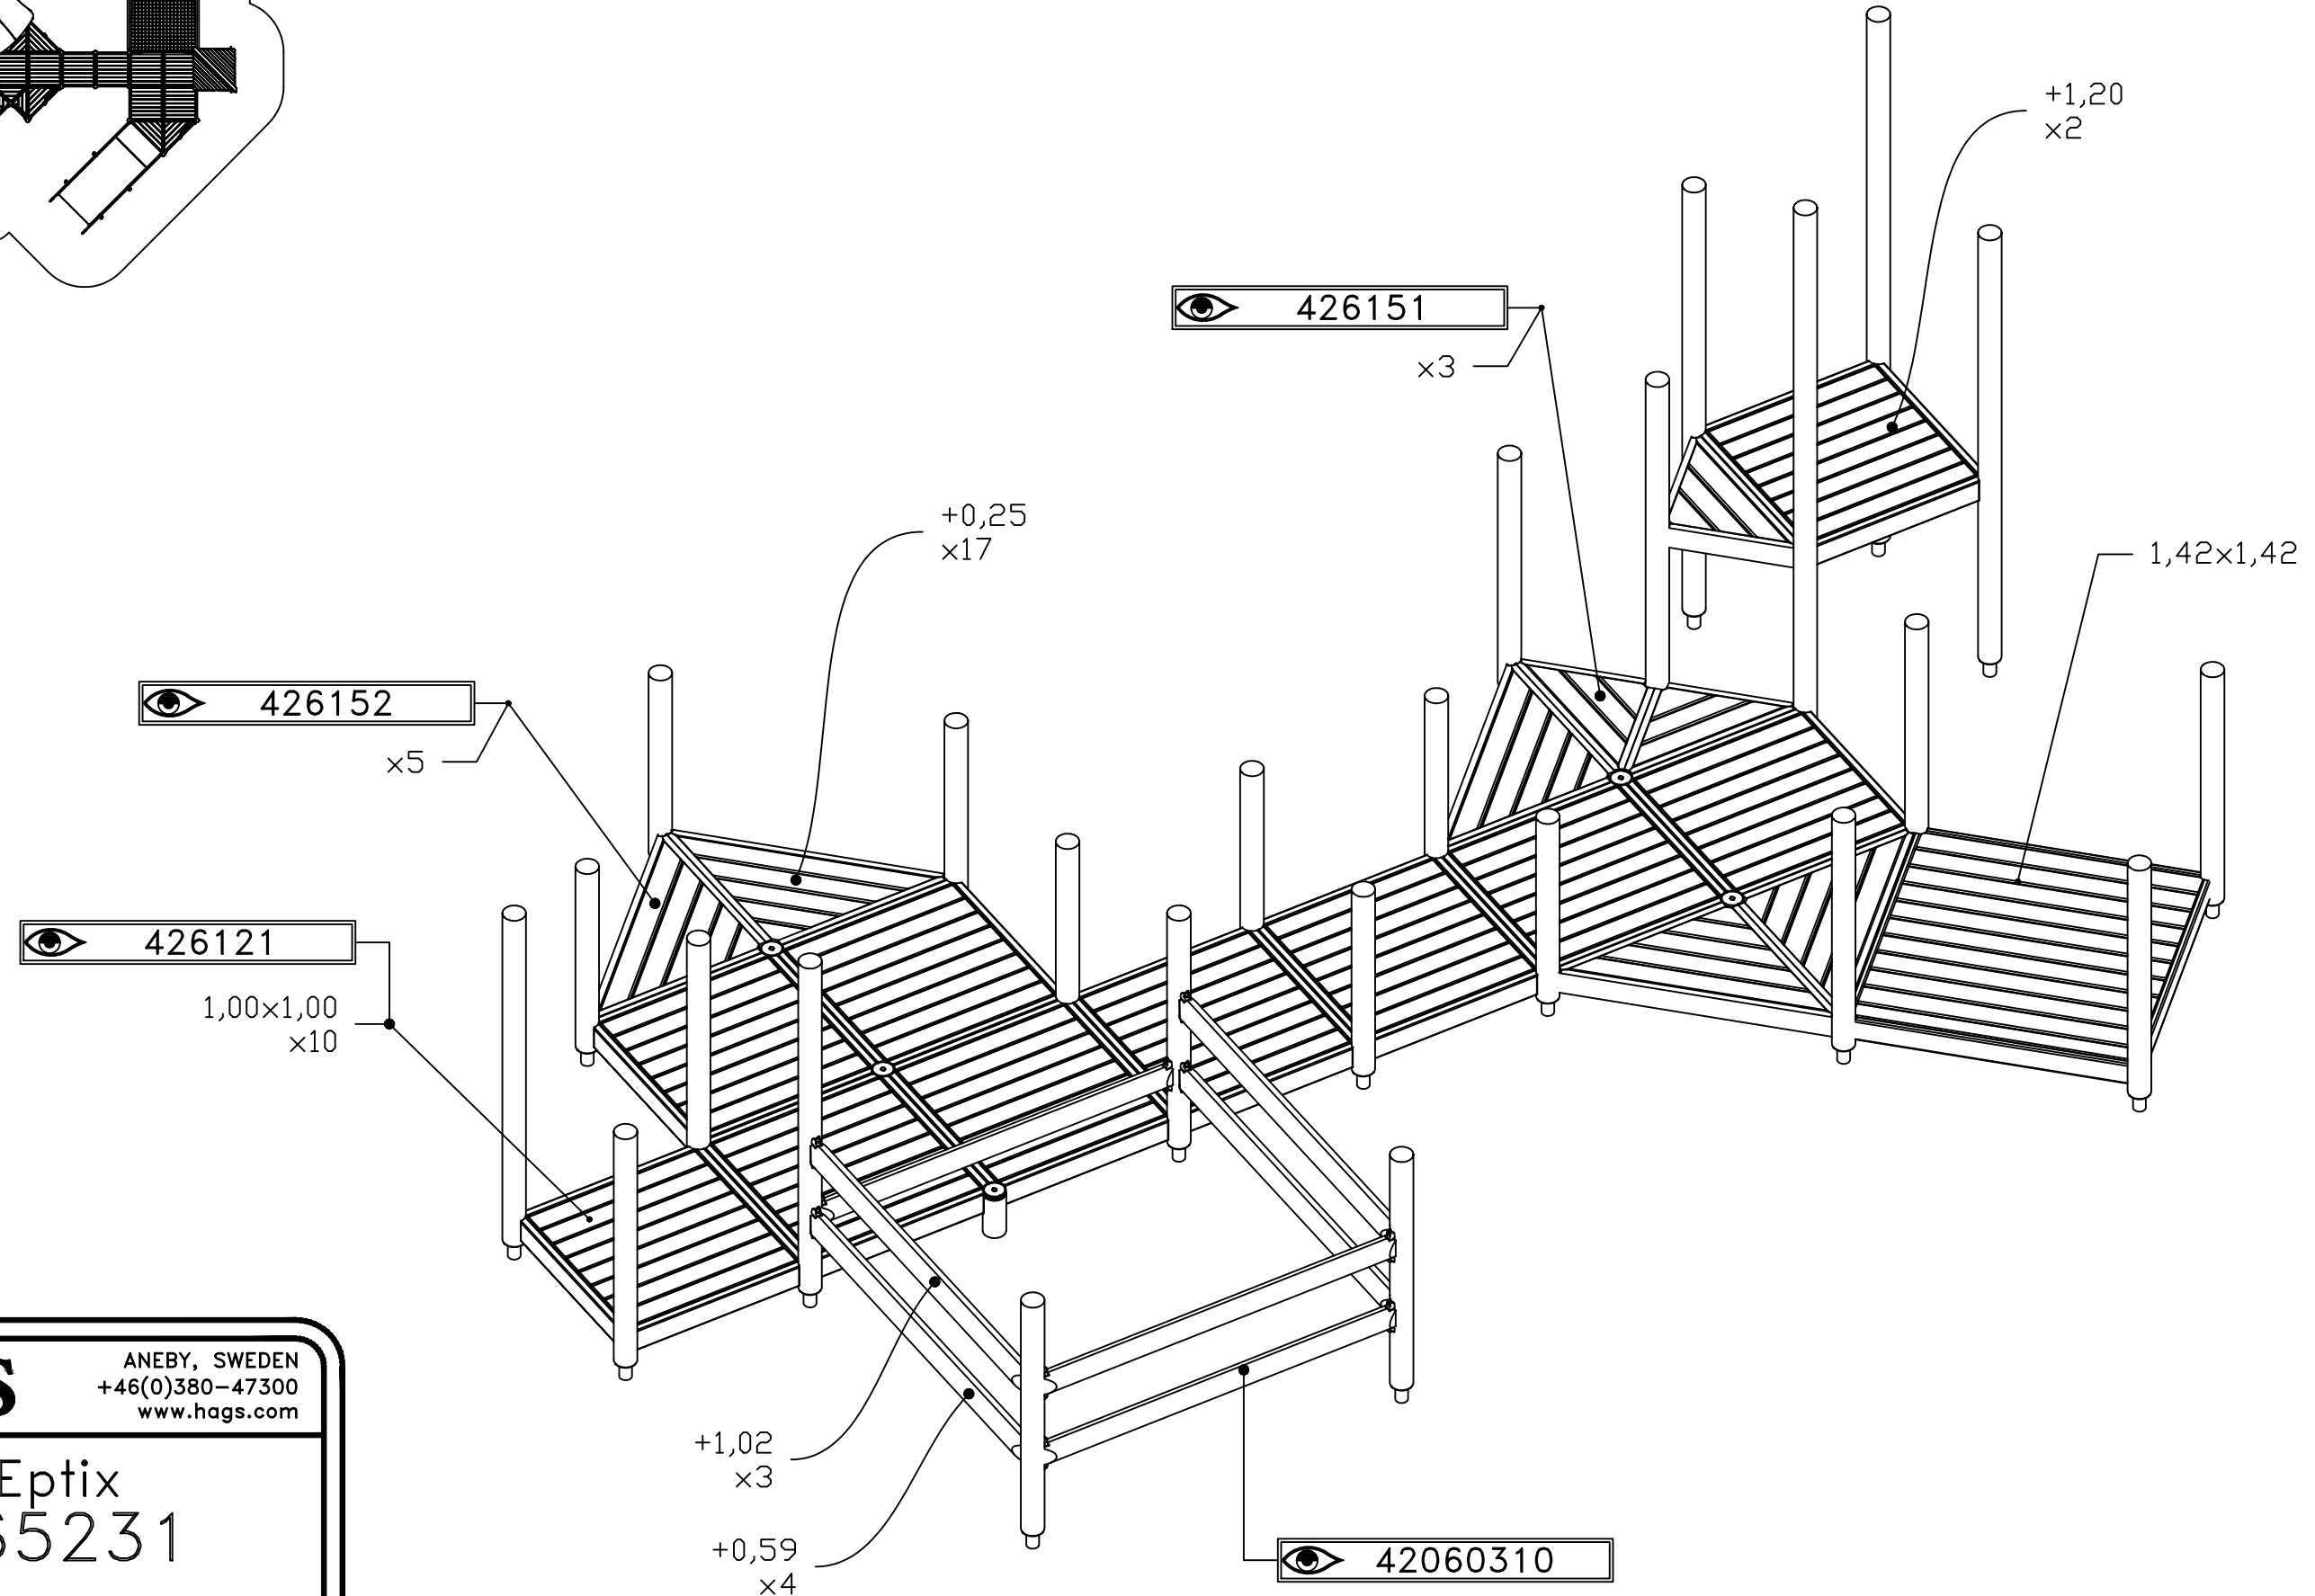

STEP 1

[m]

HAGS ANEBY, SWEDEN
+46(0)380-47300
www.hags.com

UniPlay Eptix
MASW65231
3/9

JW JW 2023-06-07 2