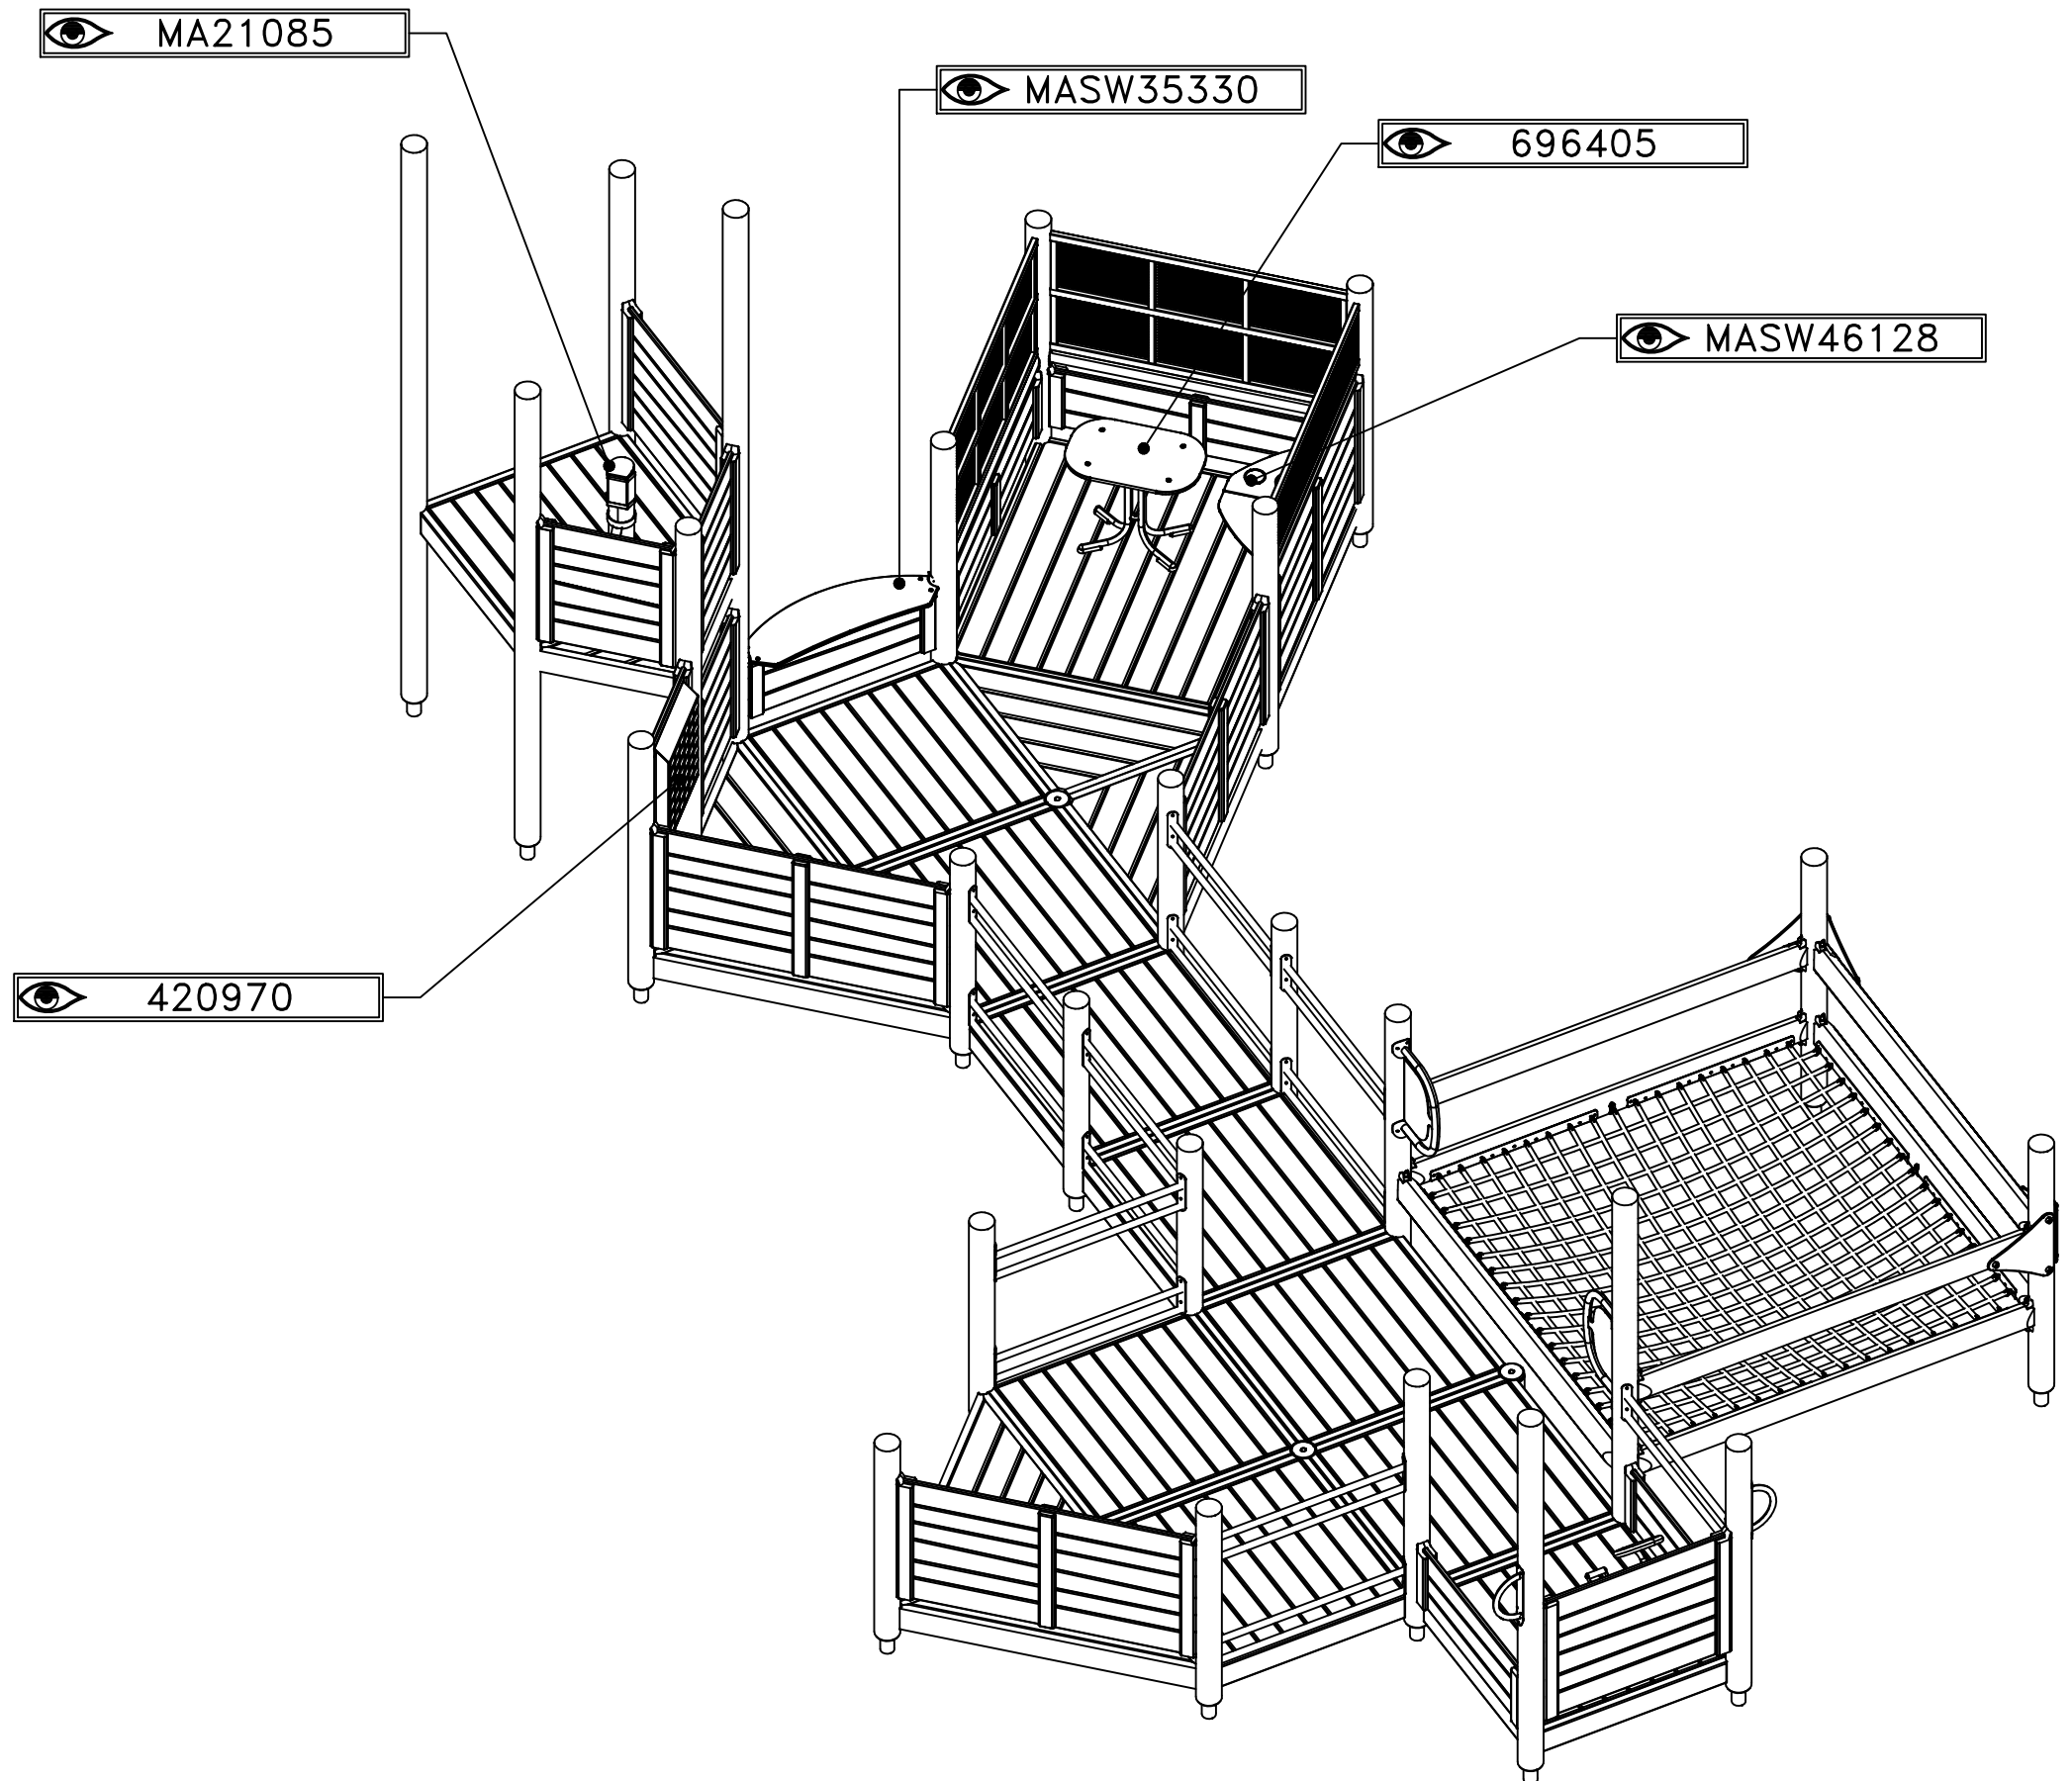

JW JW 2023-06-07 2

STEP 5

[m]

HAGS ANEBY, SWEDEN
+46(0)380-47300
www.hags.com

UniPlay Eptix
MASW65231
7/9

JW JW 2023-06-07 2

42075322

423212