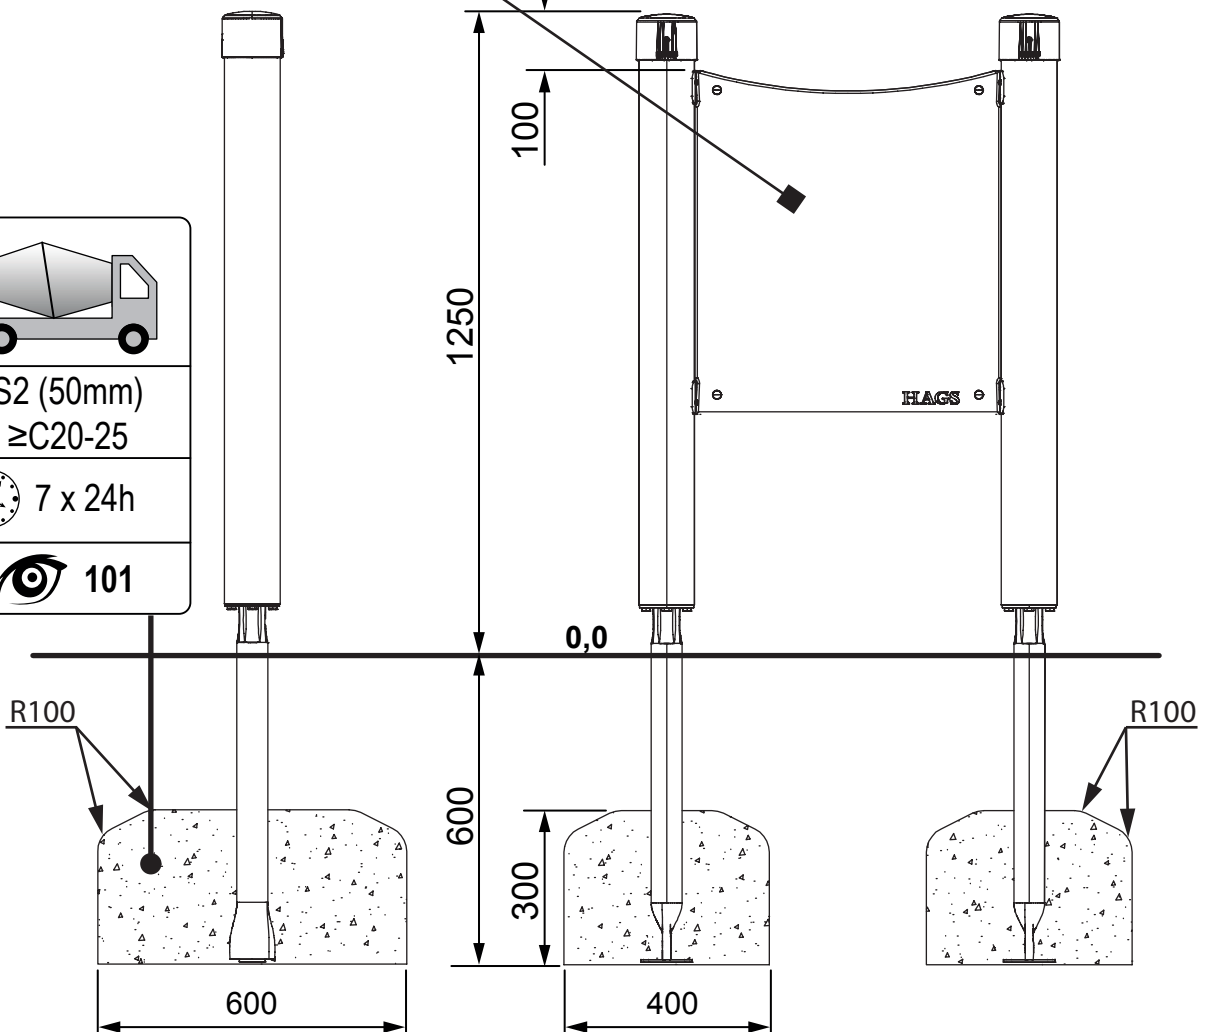

REF	PART	REF	PART
HS8061965		HS8061968	
HS8061969		HS8061961	
HS8061970		HS8064729	
HS8061971		HS8061972	
HS8061963		HS8061964	
HS8061962			

REF

PART

HS8061966

HS8061967

LxWxH (m)
0.82 x 0.11/0.71 x 1.25

kg
45

m³
0.15

m²
5 x 5

x 2 = T
T = 2hr

4

S2 (50mm)
≥C20-25

7 x 24h

101

LxWxH (m)
0.82 x 0.11/0.71 x 1.25

kg
52

m³
0.15

m²
5 x 5

x 2 = T
T = 2hr

S2 (50mm)
≥C20-25

7 x 24h

101

LxWxH (m)
0.82 x 0.11/0.71 x 1.25

4

1

18

Ø4.5

4

2

19