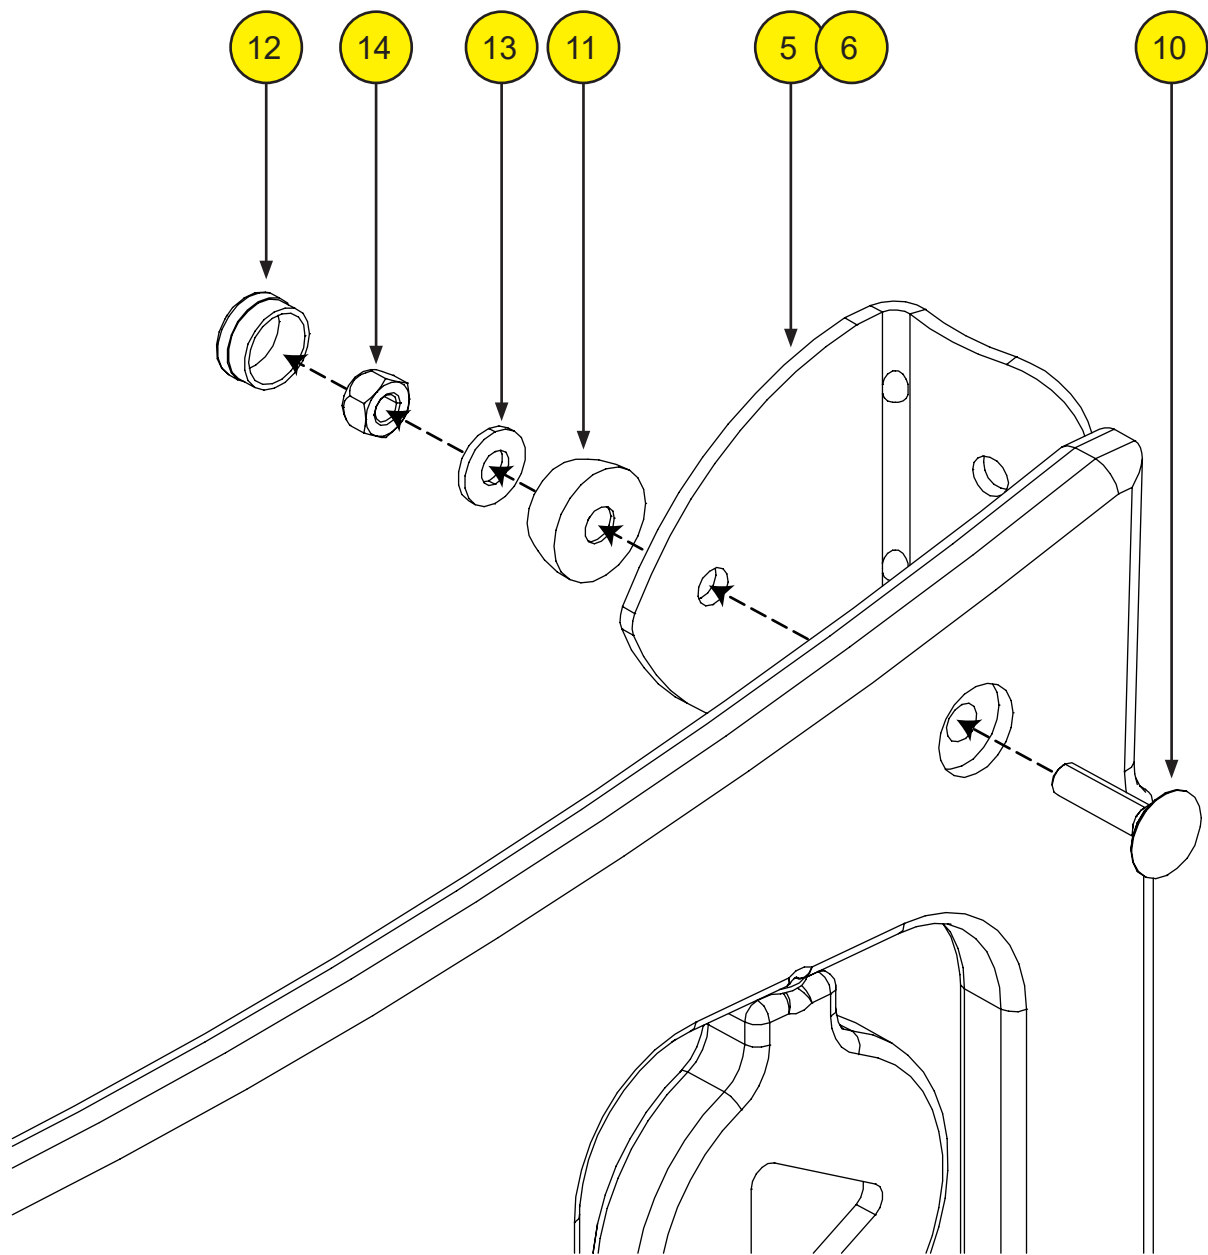

REF	PART	REF	PART
HS8061965		HS8061968	
HS8061969		HS8061961	
HS8061970		HS8064729	
HS8061971		HS8061972	
HS8061963		HS8061964	
HS8061962			

REF

PART

HS8061966

HS8061967

LxWxH (m)
0.82 x 0.11/0.71 x 1.25

kg
45

kg
52

m³
0.15

m²
5 x 5

x 2 = T
T = 2hr

S2 (50mm)
≥C20-25

7 x 24h

101

LxWxH (m)
0.82 x 0.11/0.71 x 1.25

kg
75

m³
0.1

m²
5 x 5

x 2 = T
T = 2hr

S2 (50mm)
≥C20-25

7 x 24h

101

4

4

1

18

Ø4.5

4

2

19