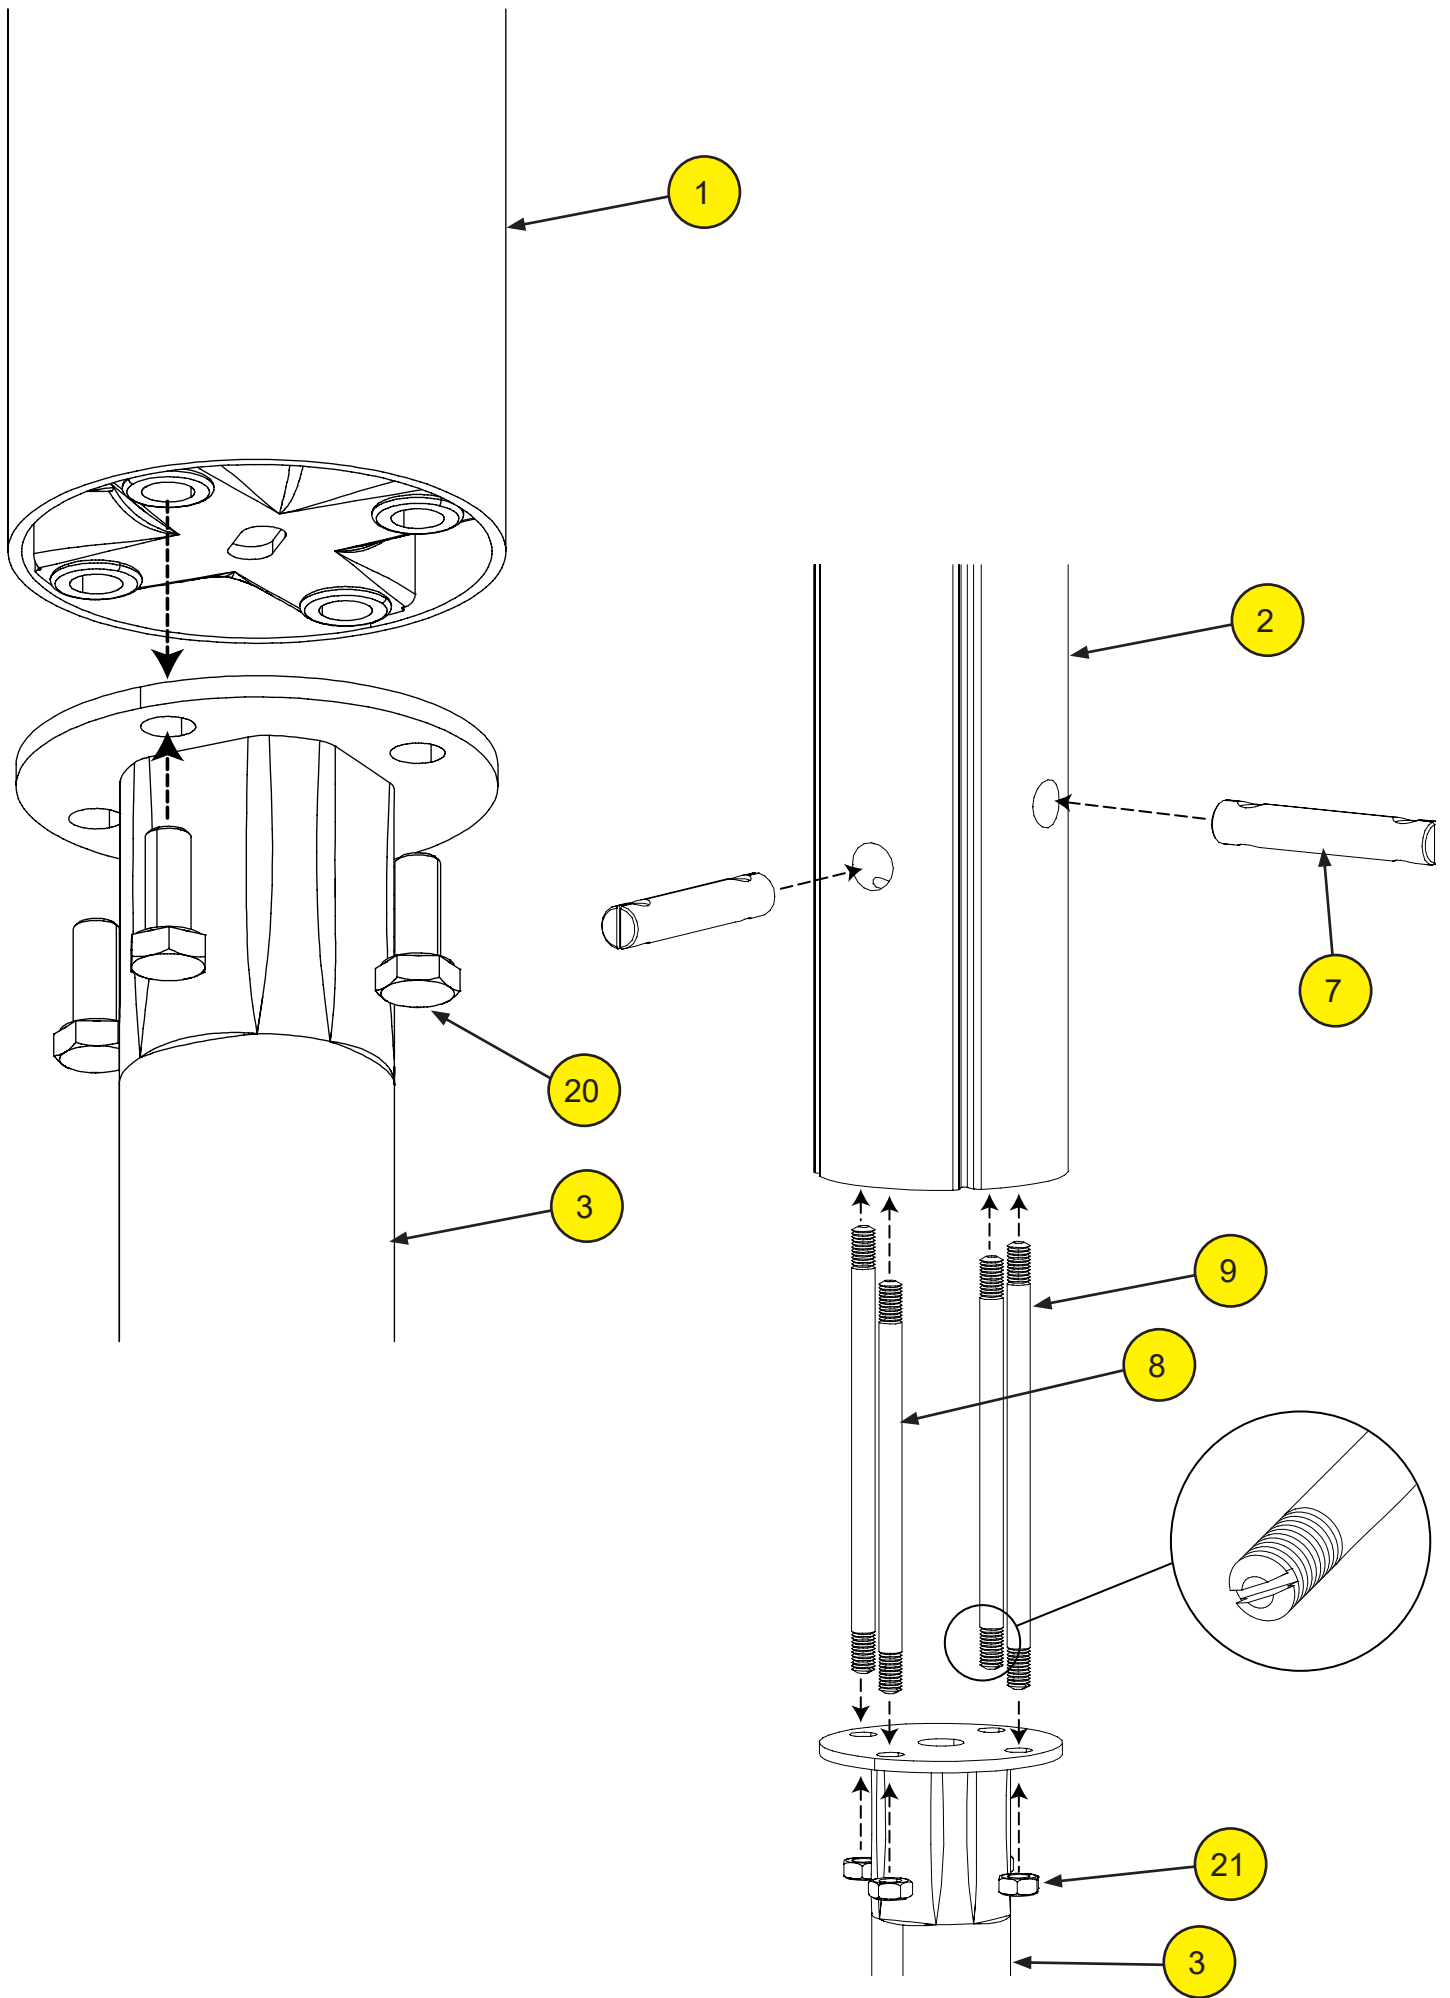

REF	PART	REF	PART
HS8061965		HS8061968	
HS8061969		HS8061961	
HS8061970		HS8064729	
HS8061971		HS8061972	
HS8061963		HS8061964	
HS8061962			

REF

PART

HS8061966

HS8061967

LxWxH (m)
0.82 x 0.11/0.71 x 1.25

kg
45

kg
52

m³
0.15

m²
5 x 5

x 2 = T
T = 2hr

S2 (50mm)
≥C20-25

7 x 24h

101

LxWxH (m)
0.82 x 0.11/0.71 x 1.25

kg
75

m³
0.1

m²
5 x 5

x 2 = T
T = 2hr

S2 (50mm)
≥C20-25

7 x 24h

101

4

4

1

18

Ø4.5

4

2

19