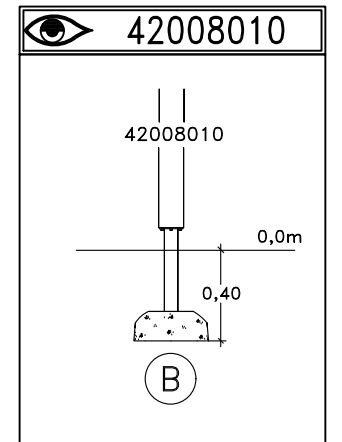

 Step by Step UniPlay

SE 1(3)

FH

≥EN 1176
≥CPSC

HAGS ANEBY, SWEDEN
+46(0)380-47300
www.hags.com

UniPlay Viking
MASW65102
2/7

JW JW 2023-08-29 4

STEP 1