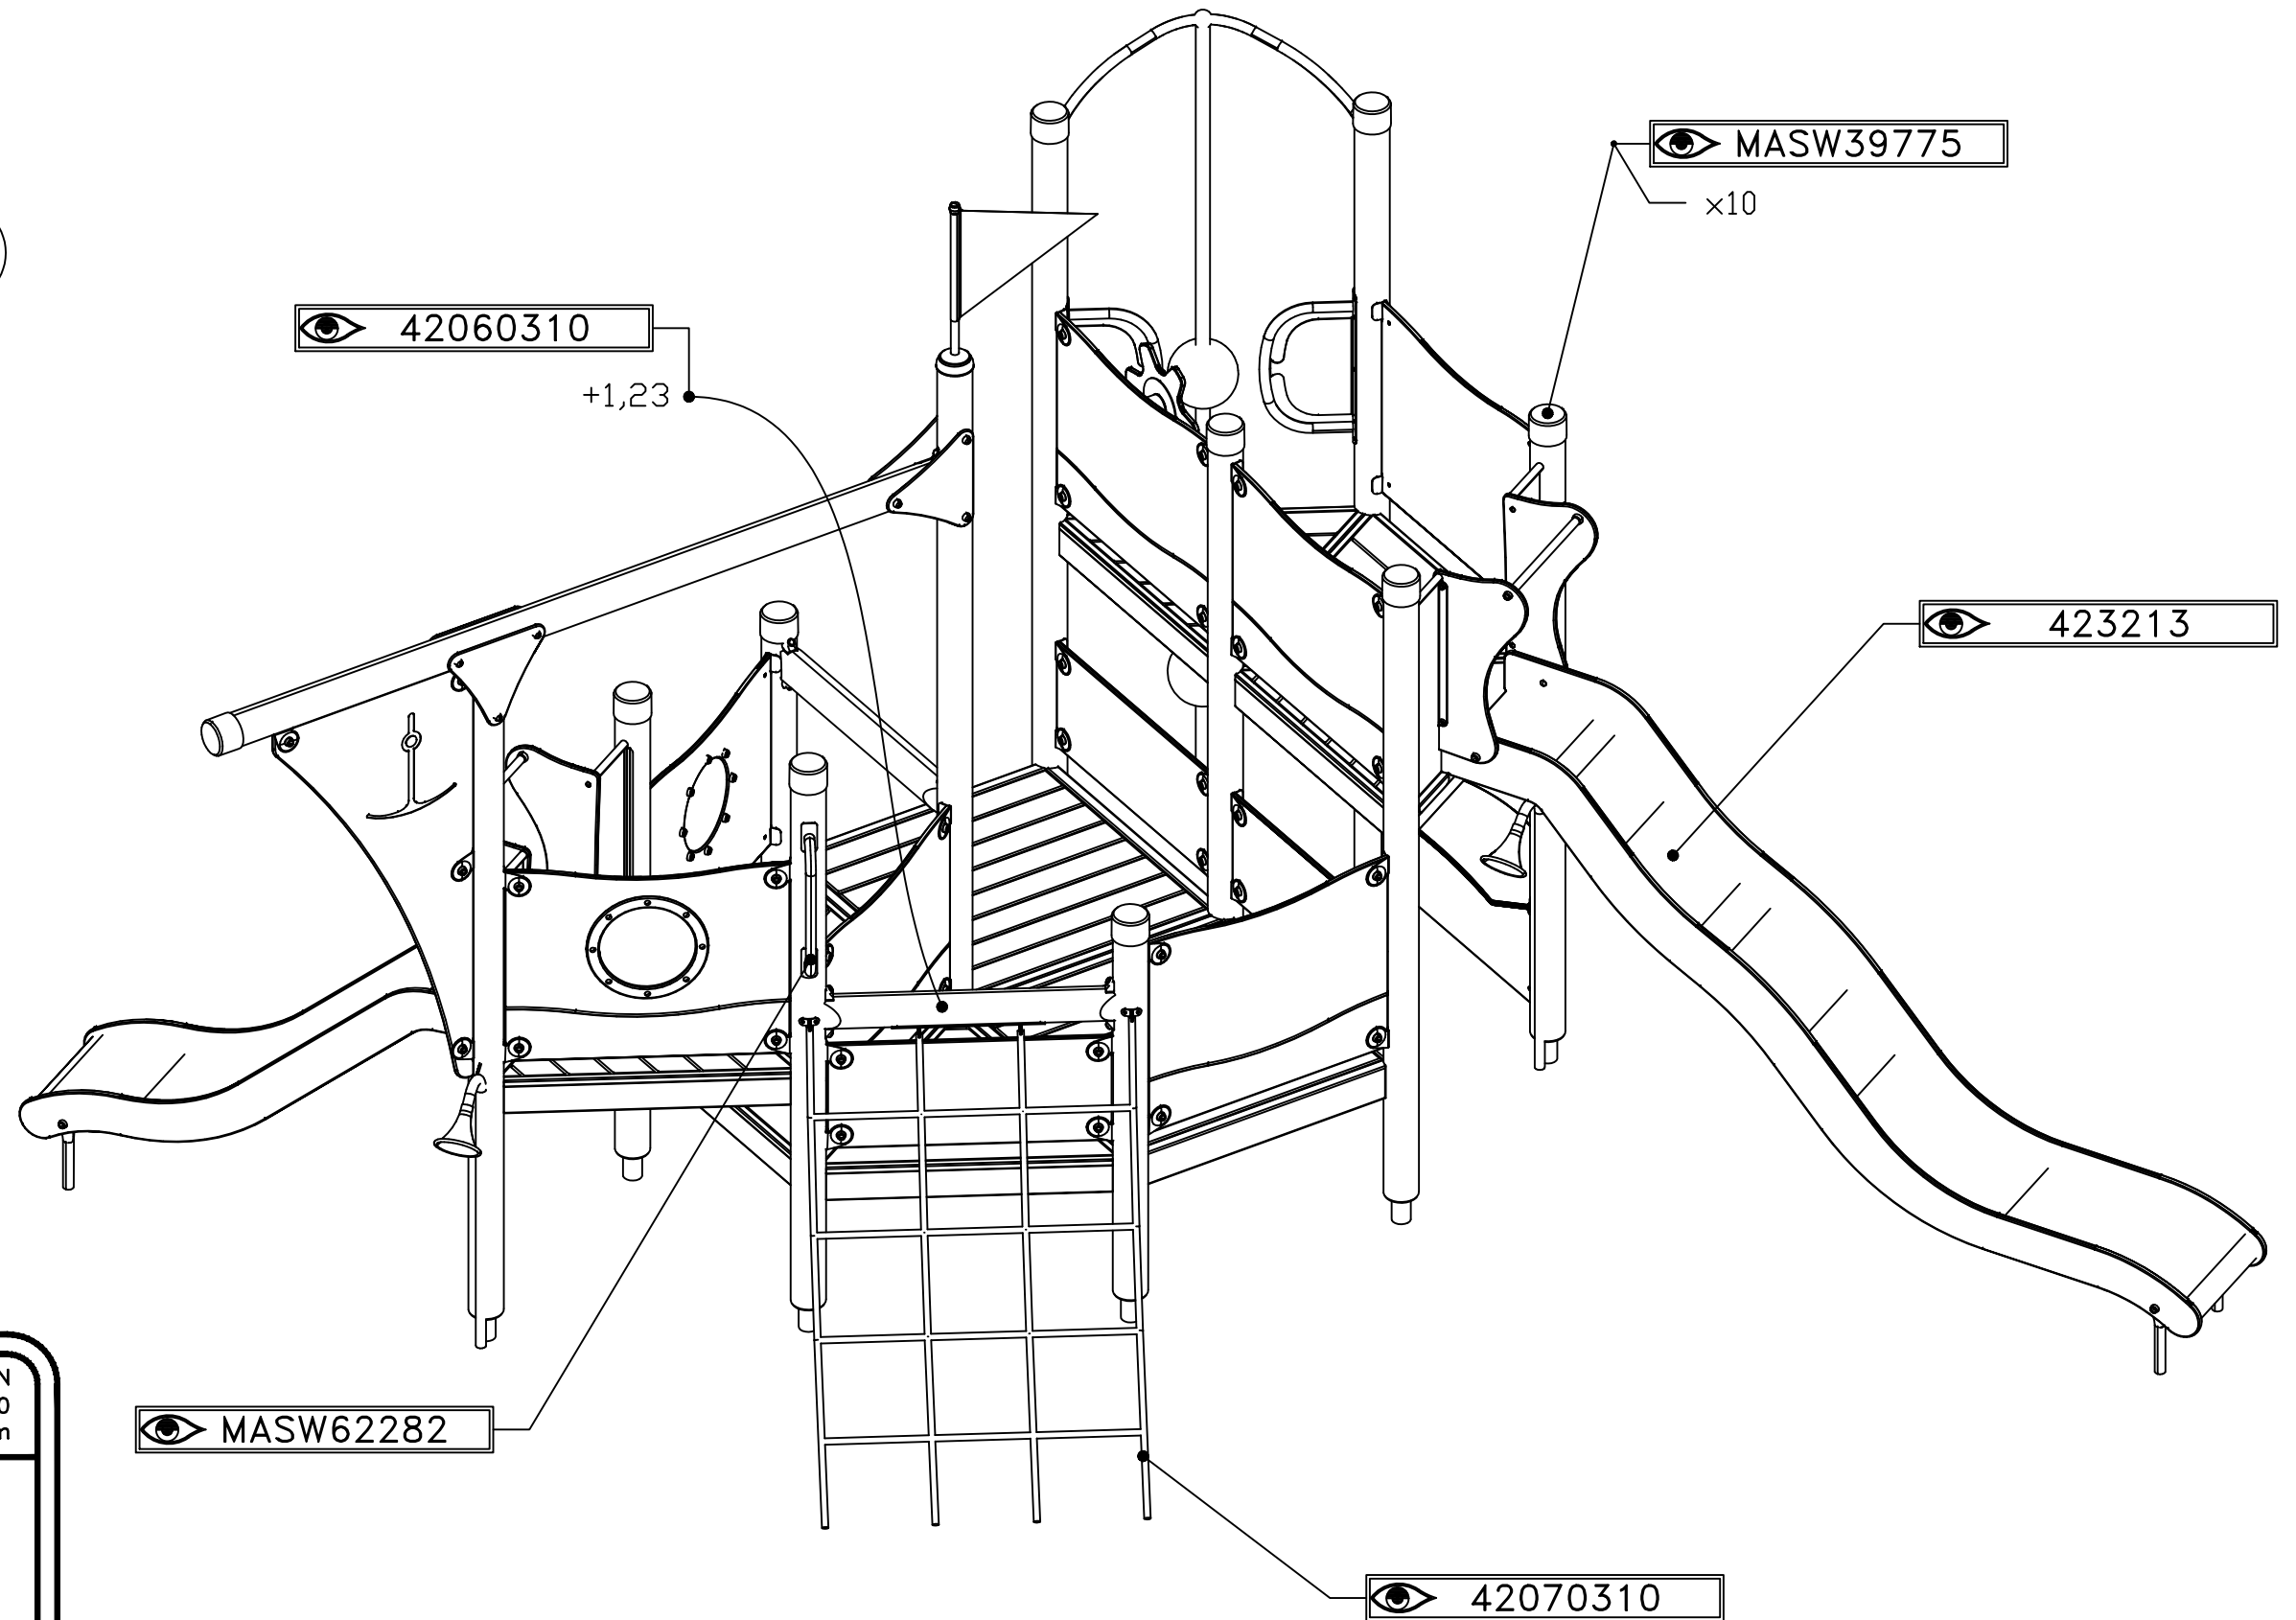

JW JW 2023-08-29 4

STEP 5

[m]

HAGS ANEBY, SWEDEN
+46(0)380-47300
www.hags.com

UniPlay Viking
MASW65102
7/7

JW JW 2023-08-29 4