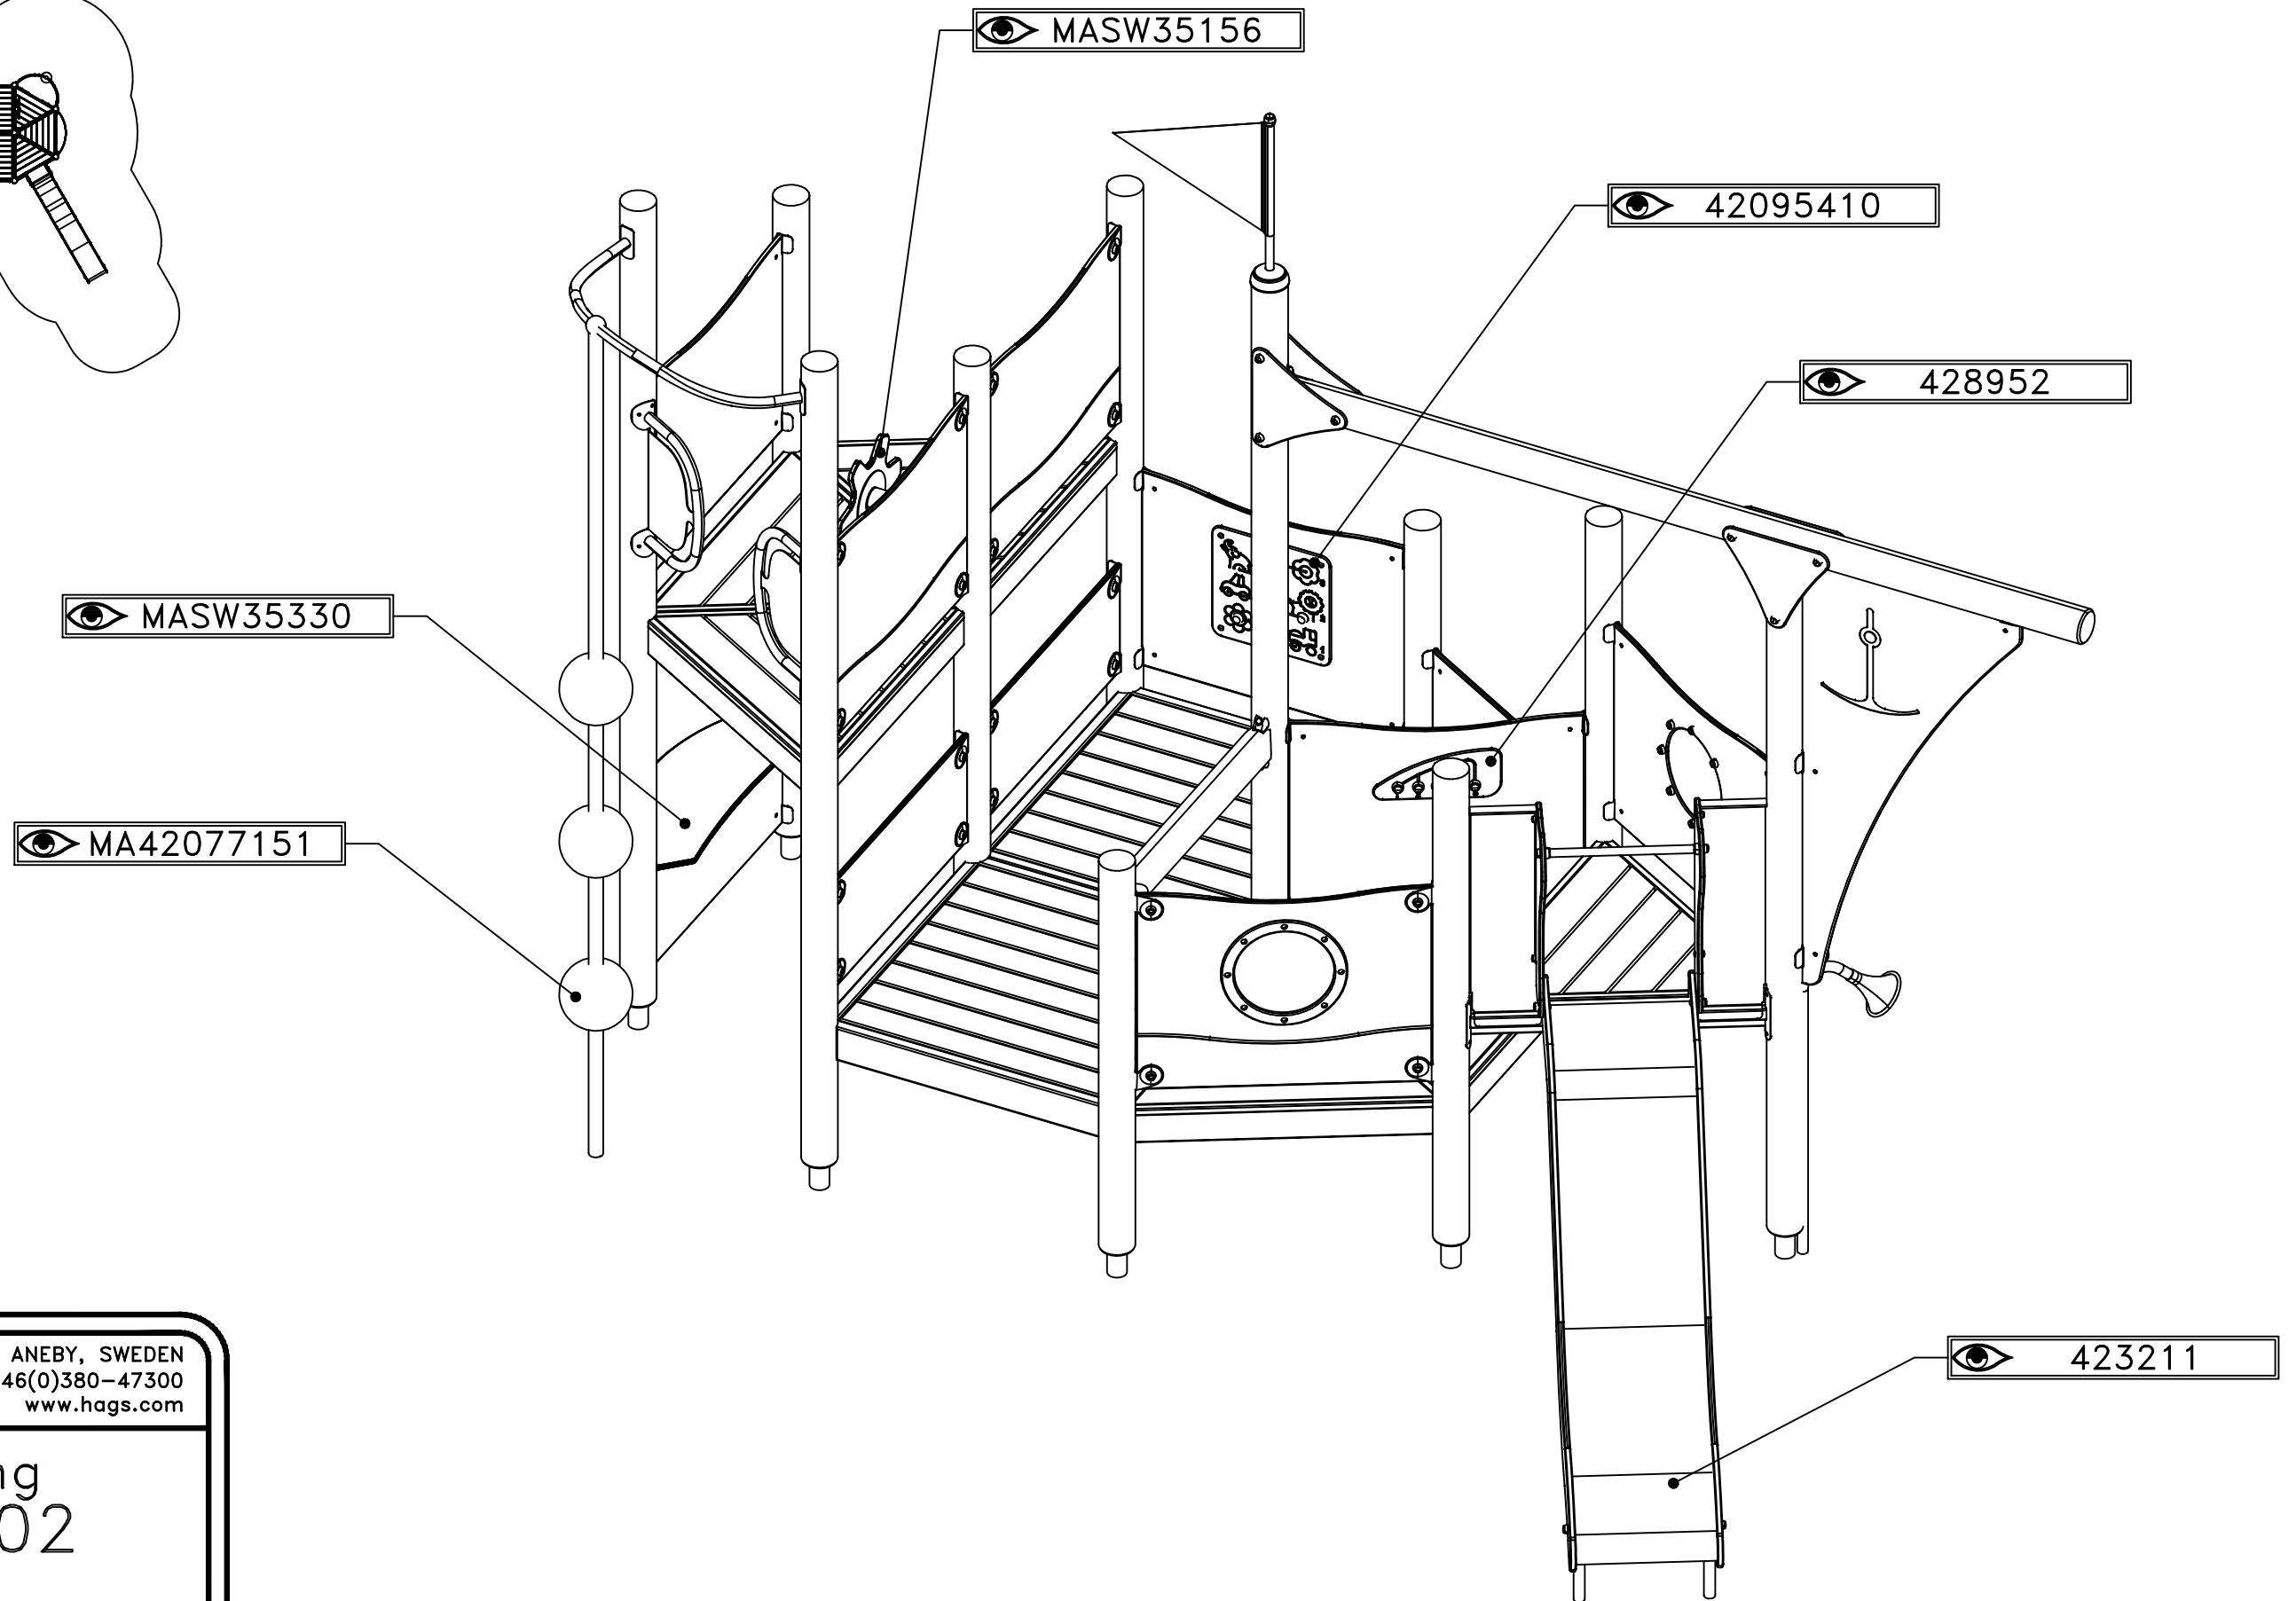

STEP 4

[m]

HAGS ANEBY, SWEDEN
+46(0)380-47300
www.hags.com

UniPlay Viking
MASW65102
6/7

JW JW 2023-08-29 4