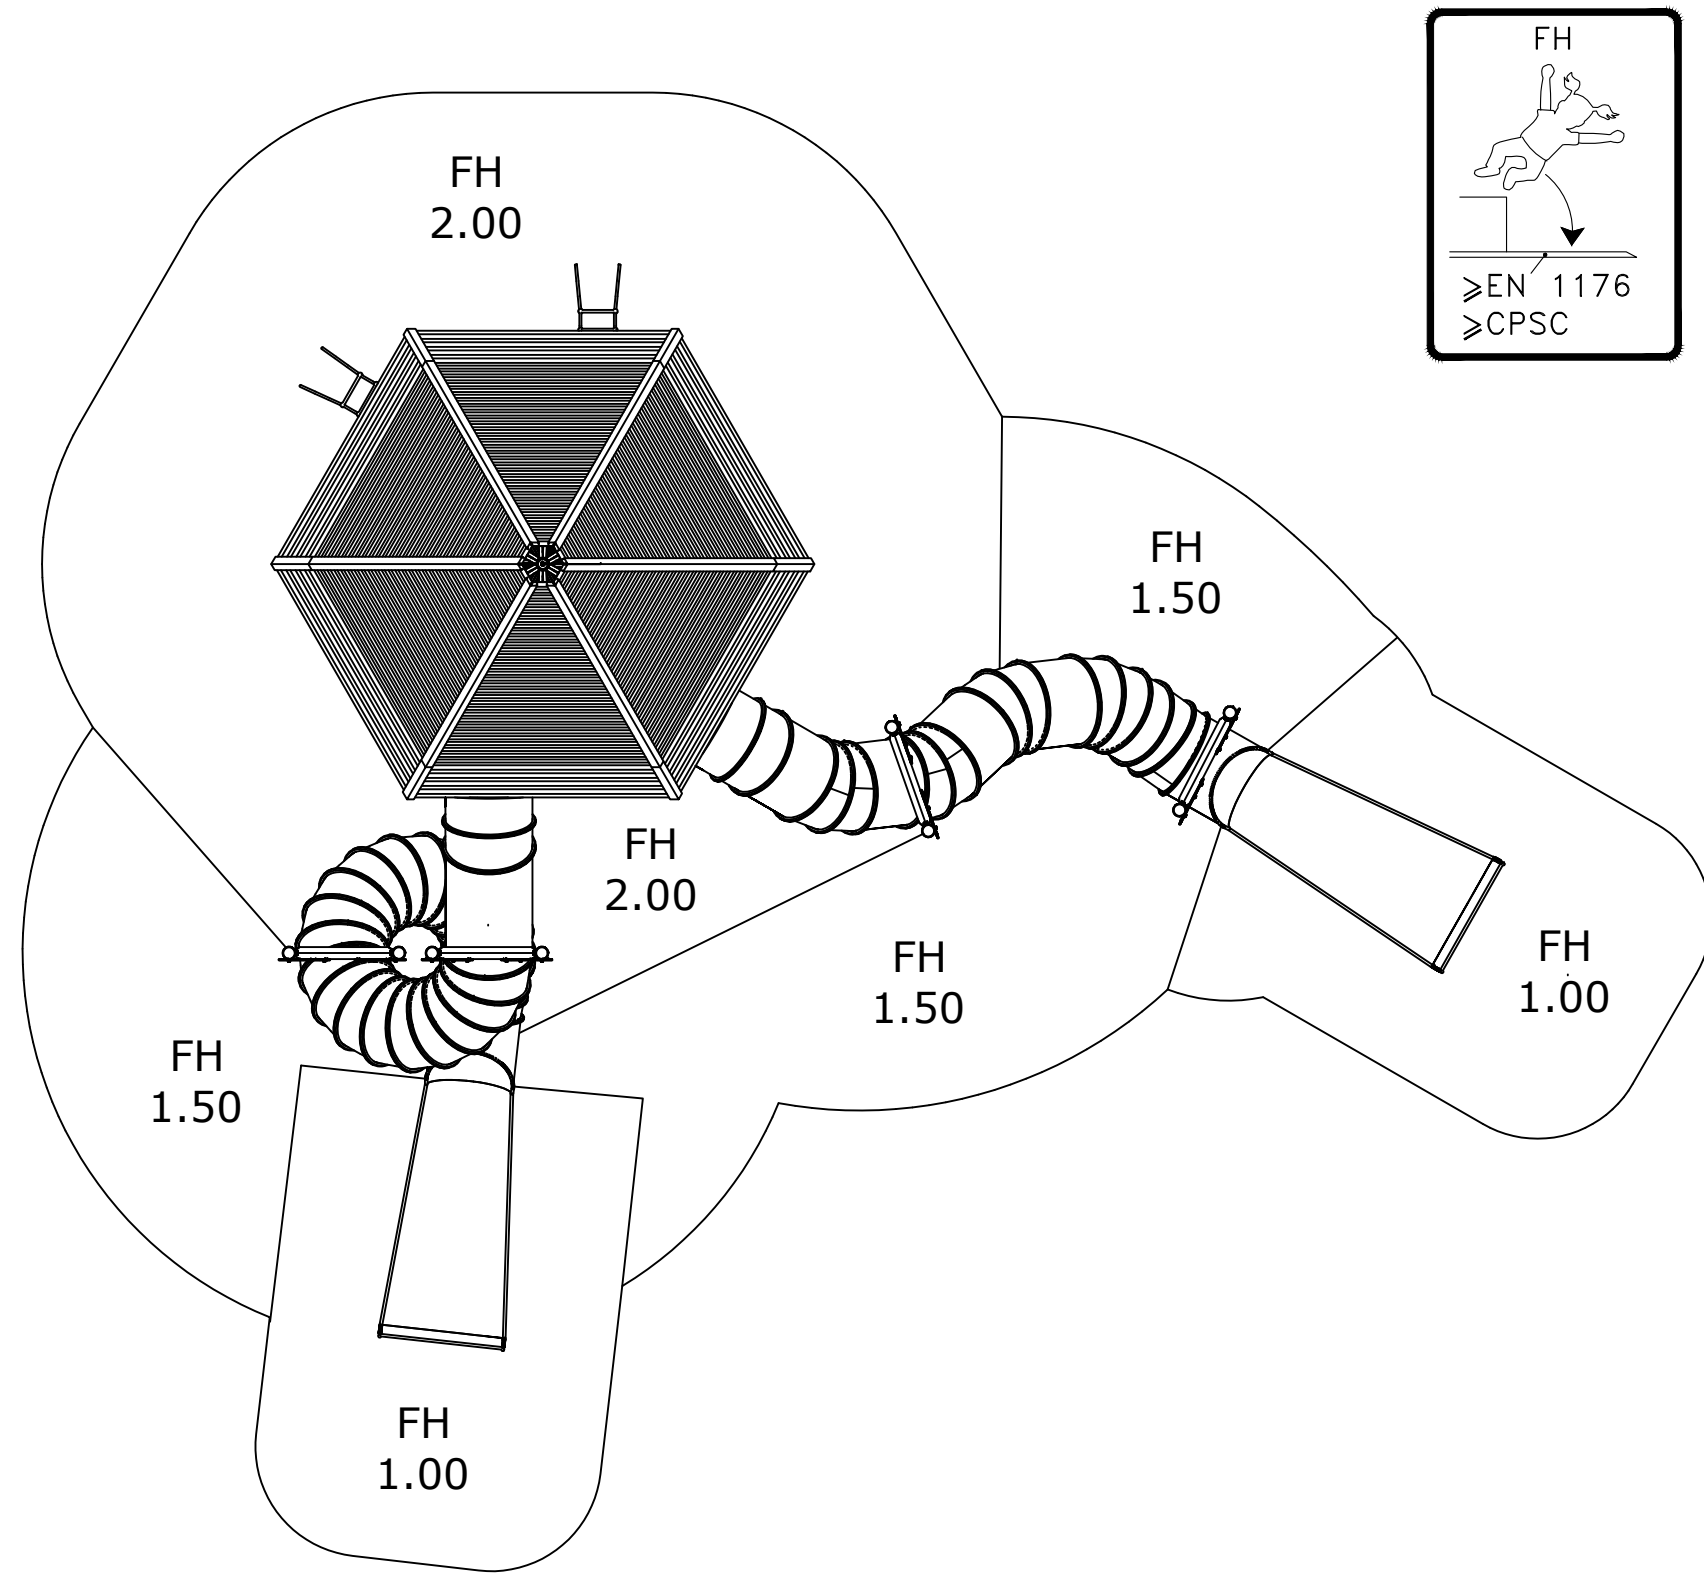

HAGS ANEBY, SWEDEN
+46(0)380-47300
www.hags.com

UniPlay Enzia
MASW65230
2/15

LN AA 2020-04-28 3