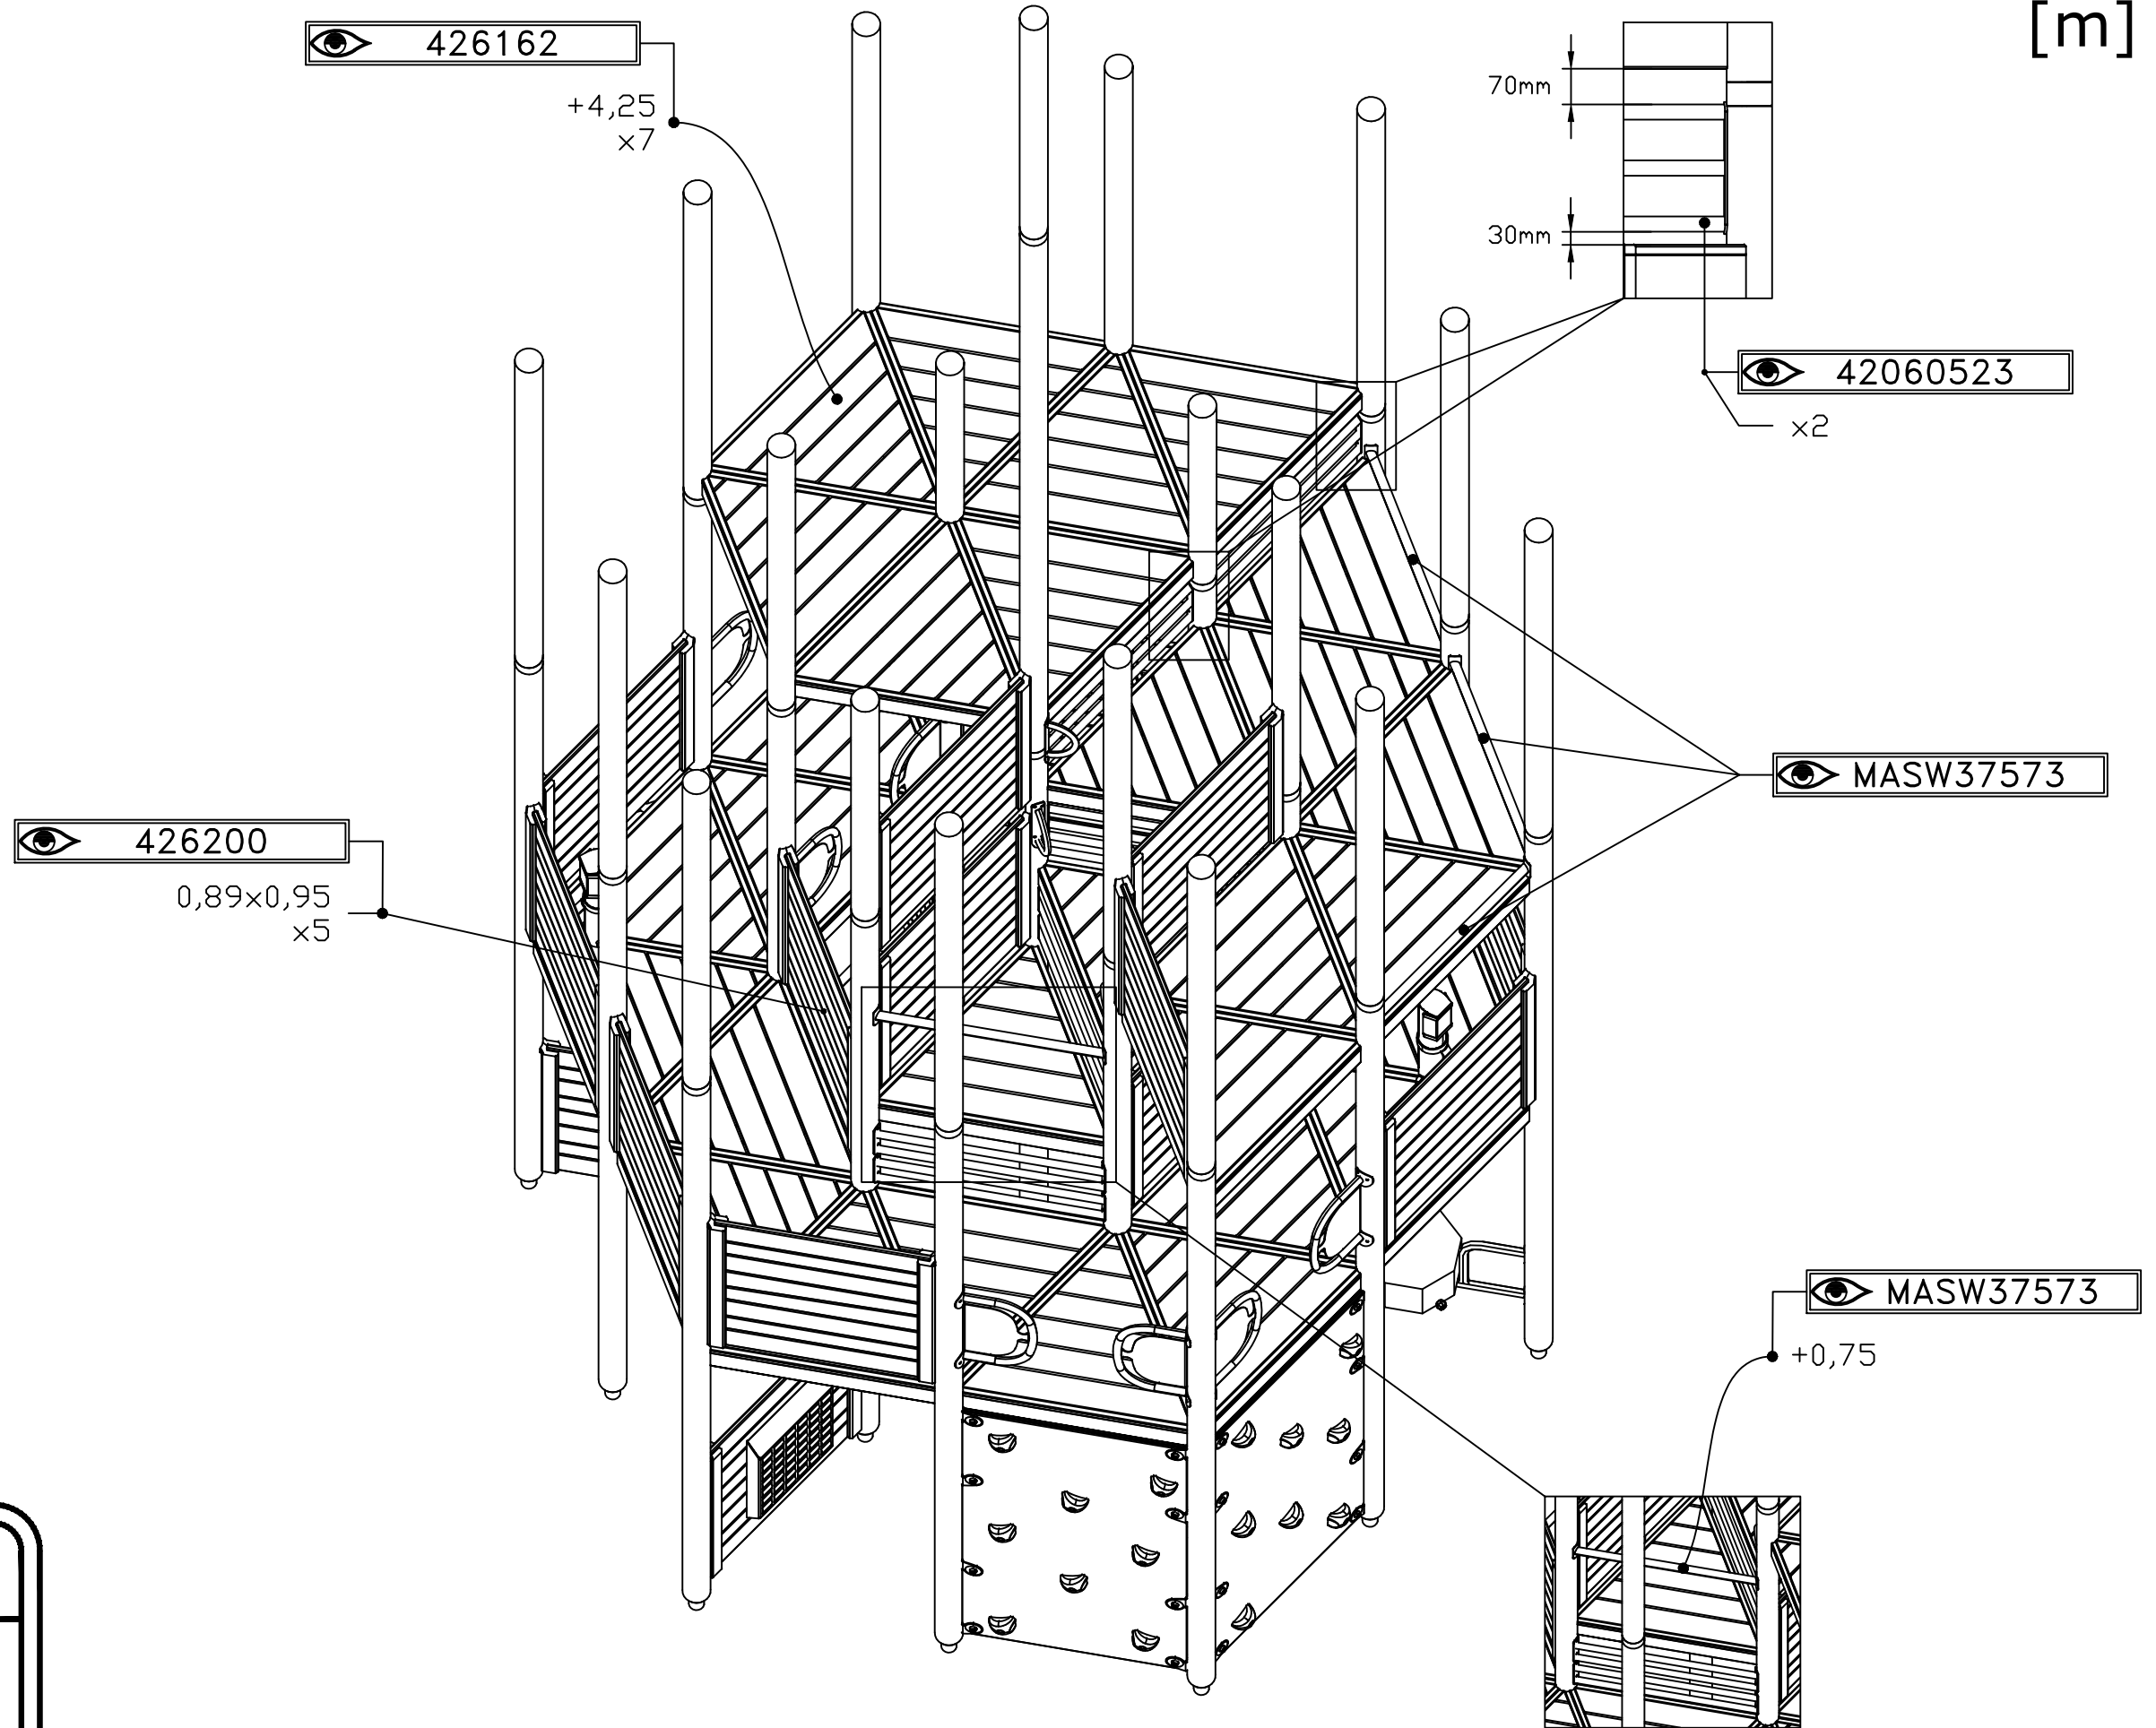

STEP 7

[m]

HAGS ANEBY, SWEDEN
+46(0)380-47300
www.hags.com

UniPlay Enzia
MASW65230
10/15

LN AA 2020-04-28 3