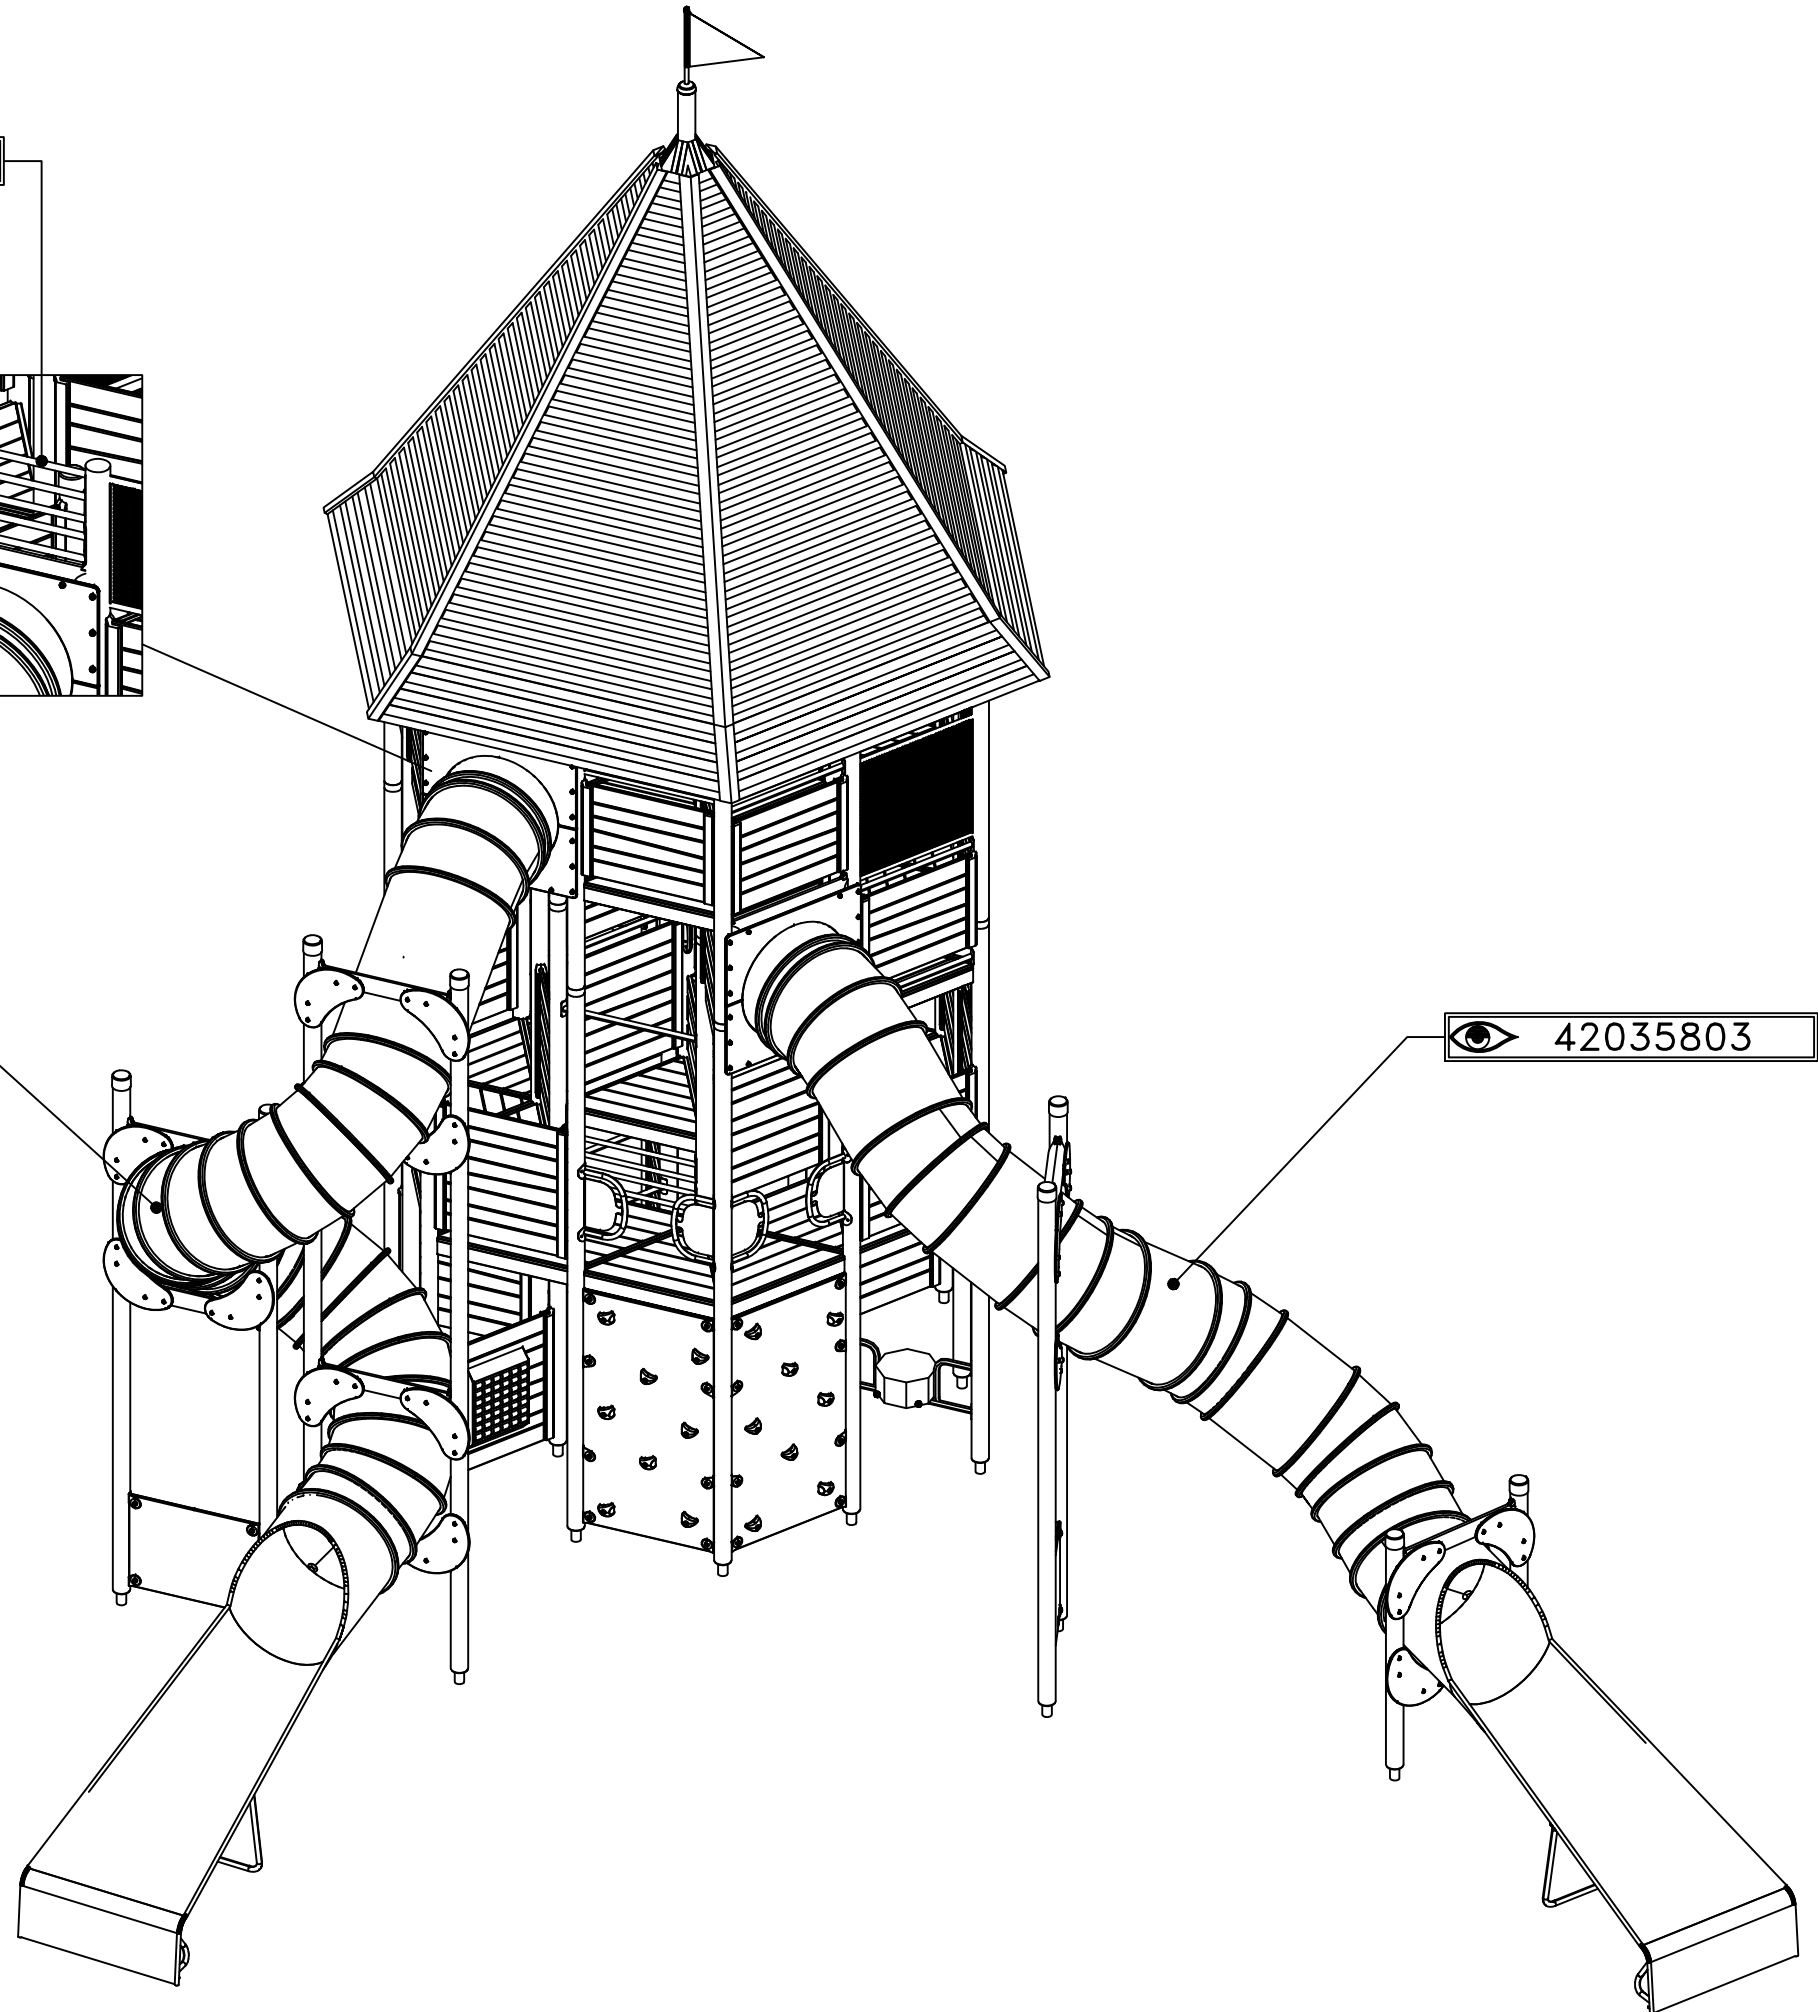

HAGS ANEBY, SWEDEN
+46(0)380-47300
www.hags.com

UniPlay Enzia
MASW65230
15/15

LN AA 2020-04-28 3