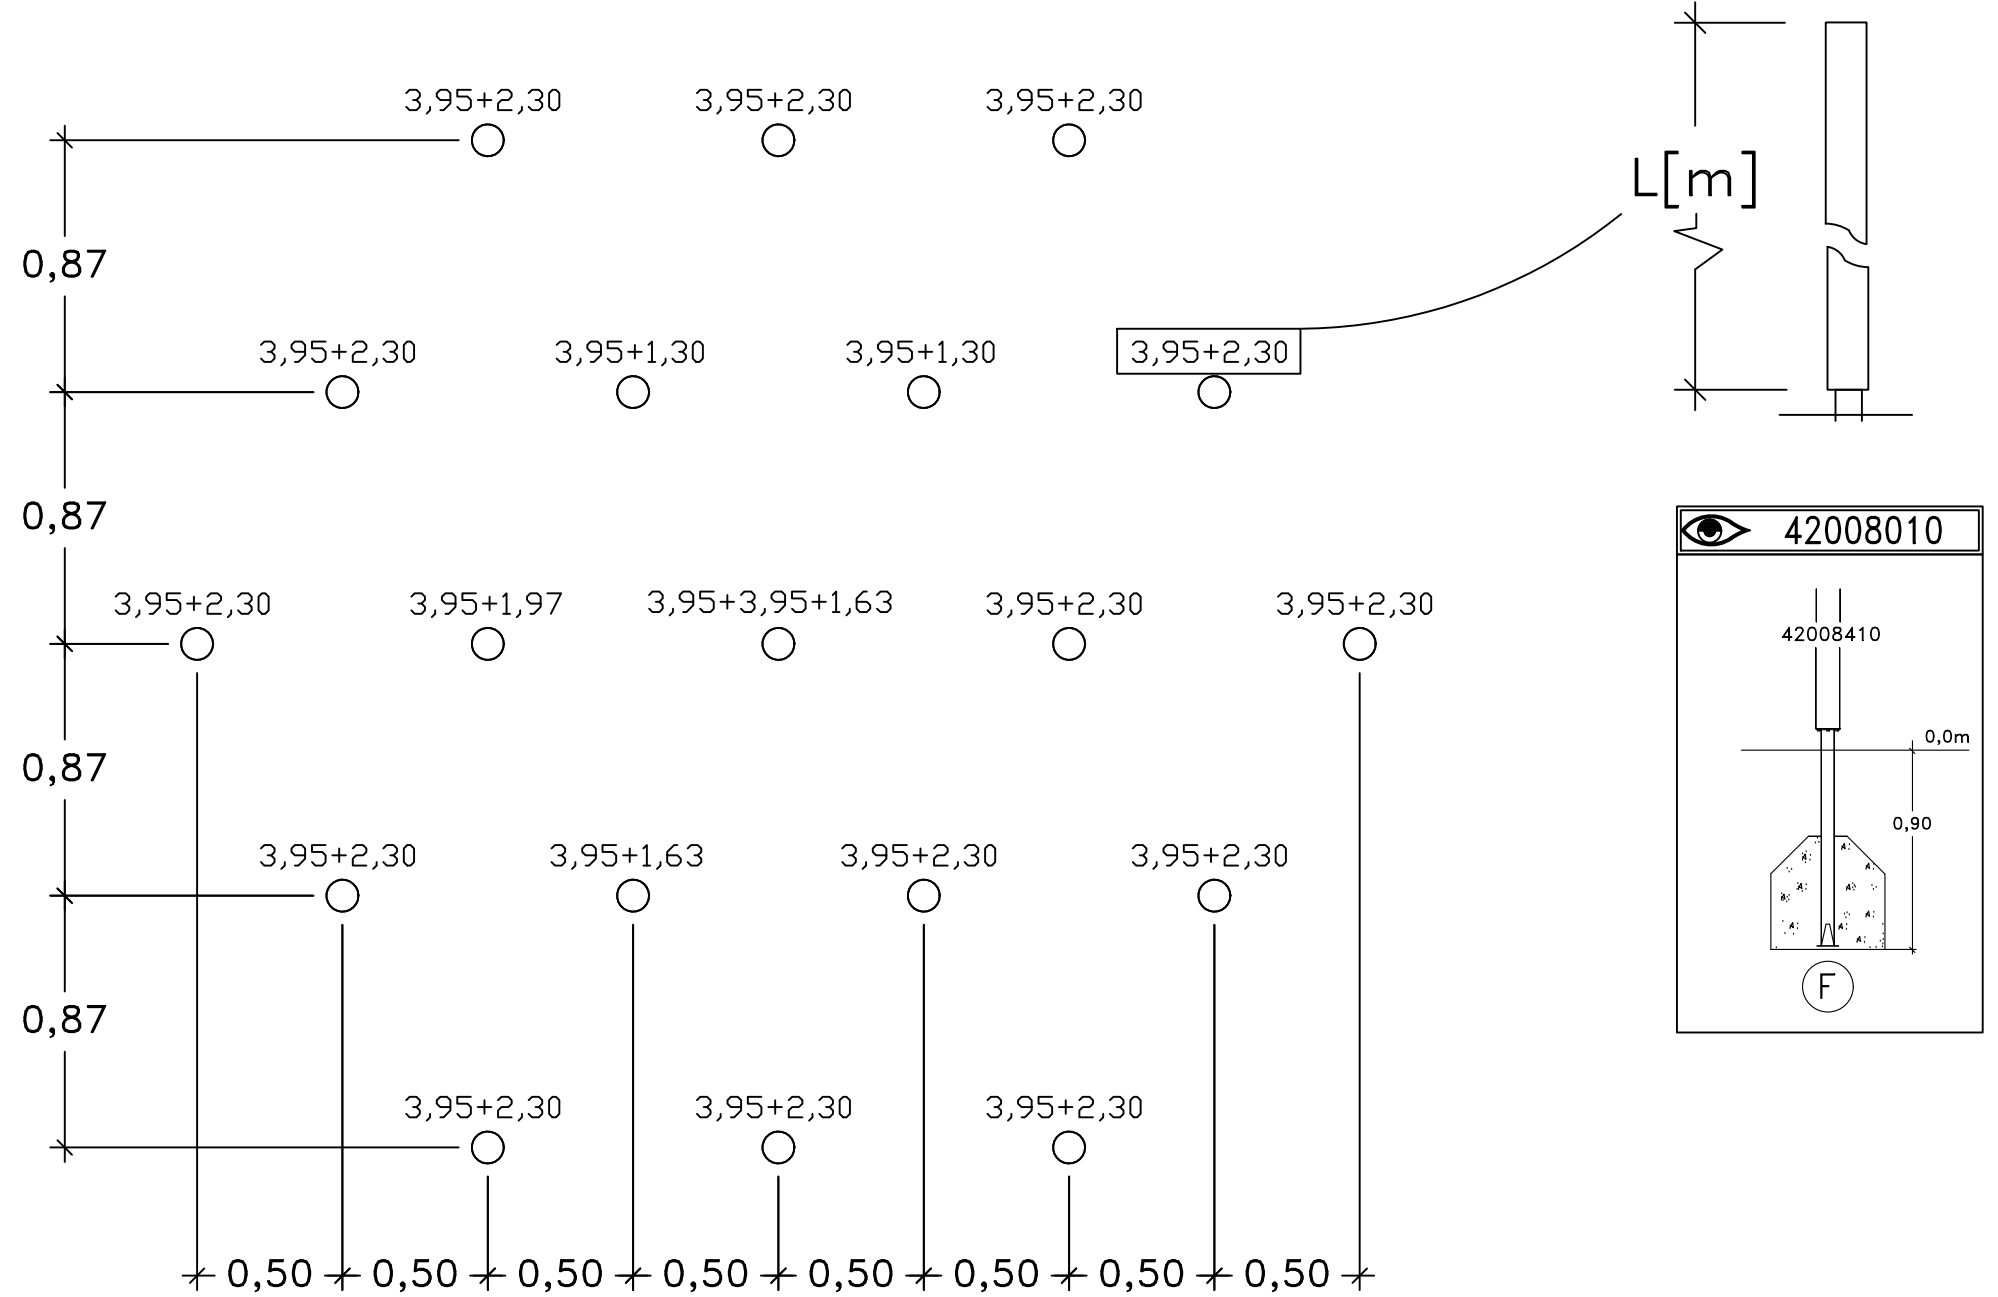

HAGS ANEBY, SWEDEN
+46(0)380-47300
www.hags.com

UniPlay Enzia
MASW65230
3/15

LN AA 2020-04-28 3