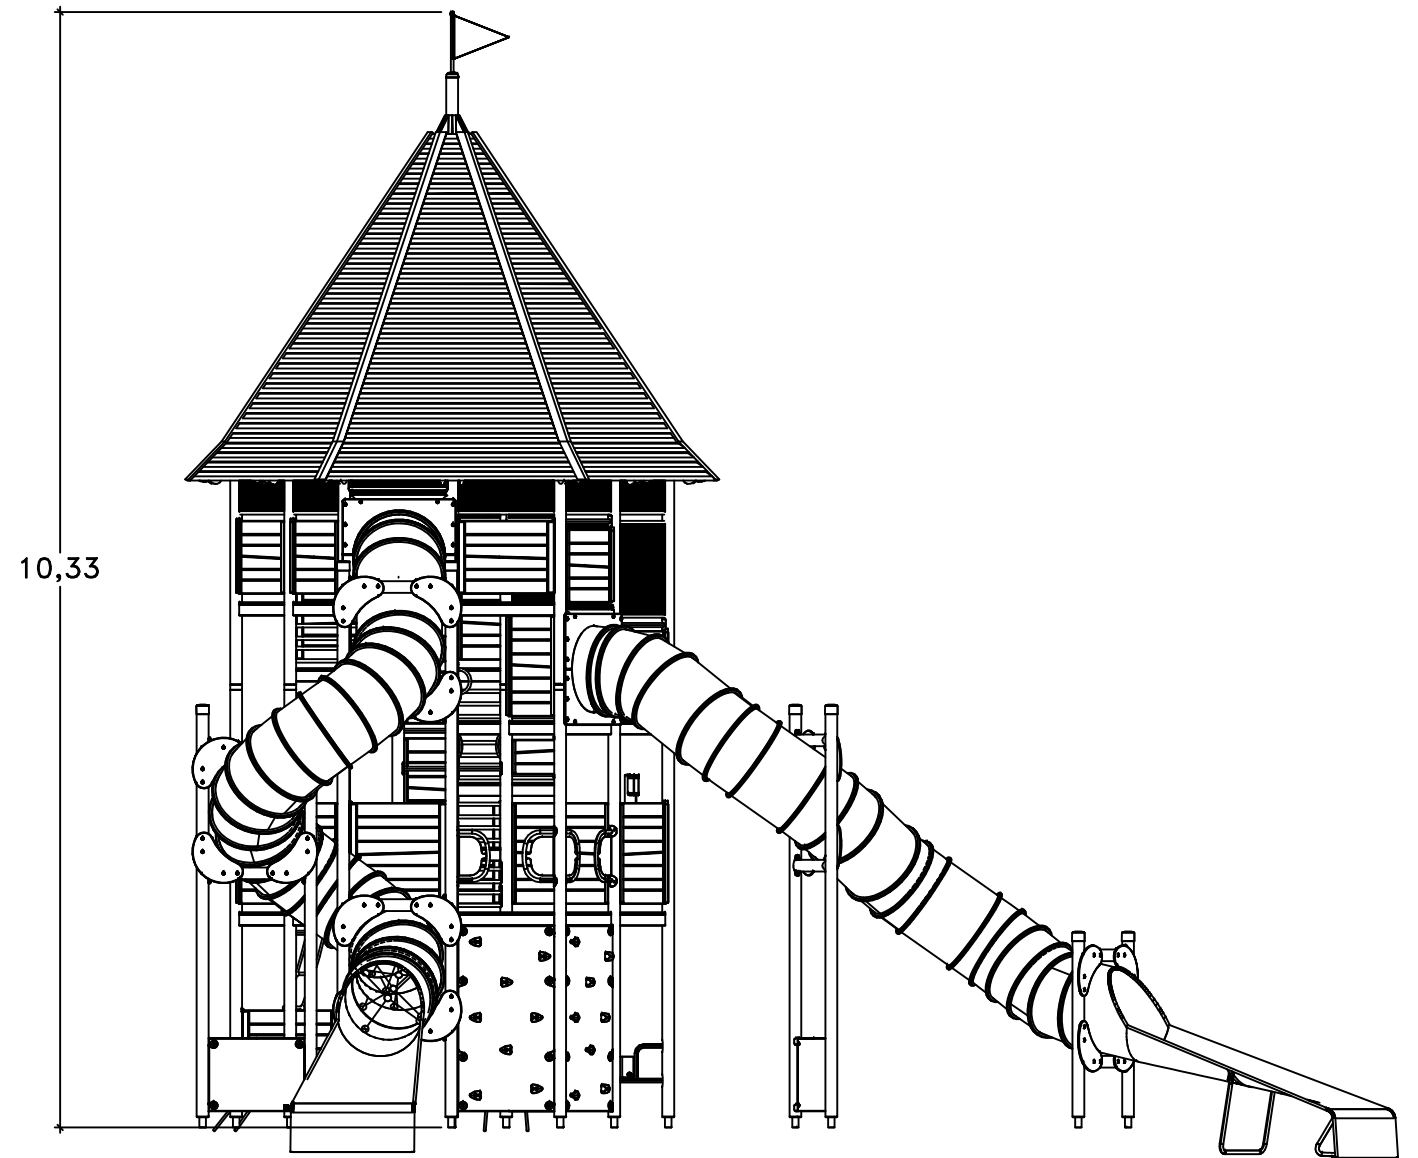

UniPlay Enzia

1,0m 5,0m

[m]

117 m²

HAGS ANEBY, SWEDEN
+46(0)380-47300
www.hags.com

UniPlay Enzia
MASW65230
1/15

LN AA 2020-04-28 3

184h