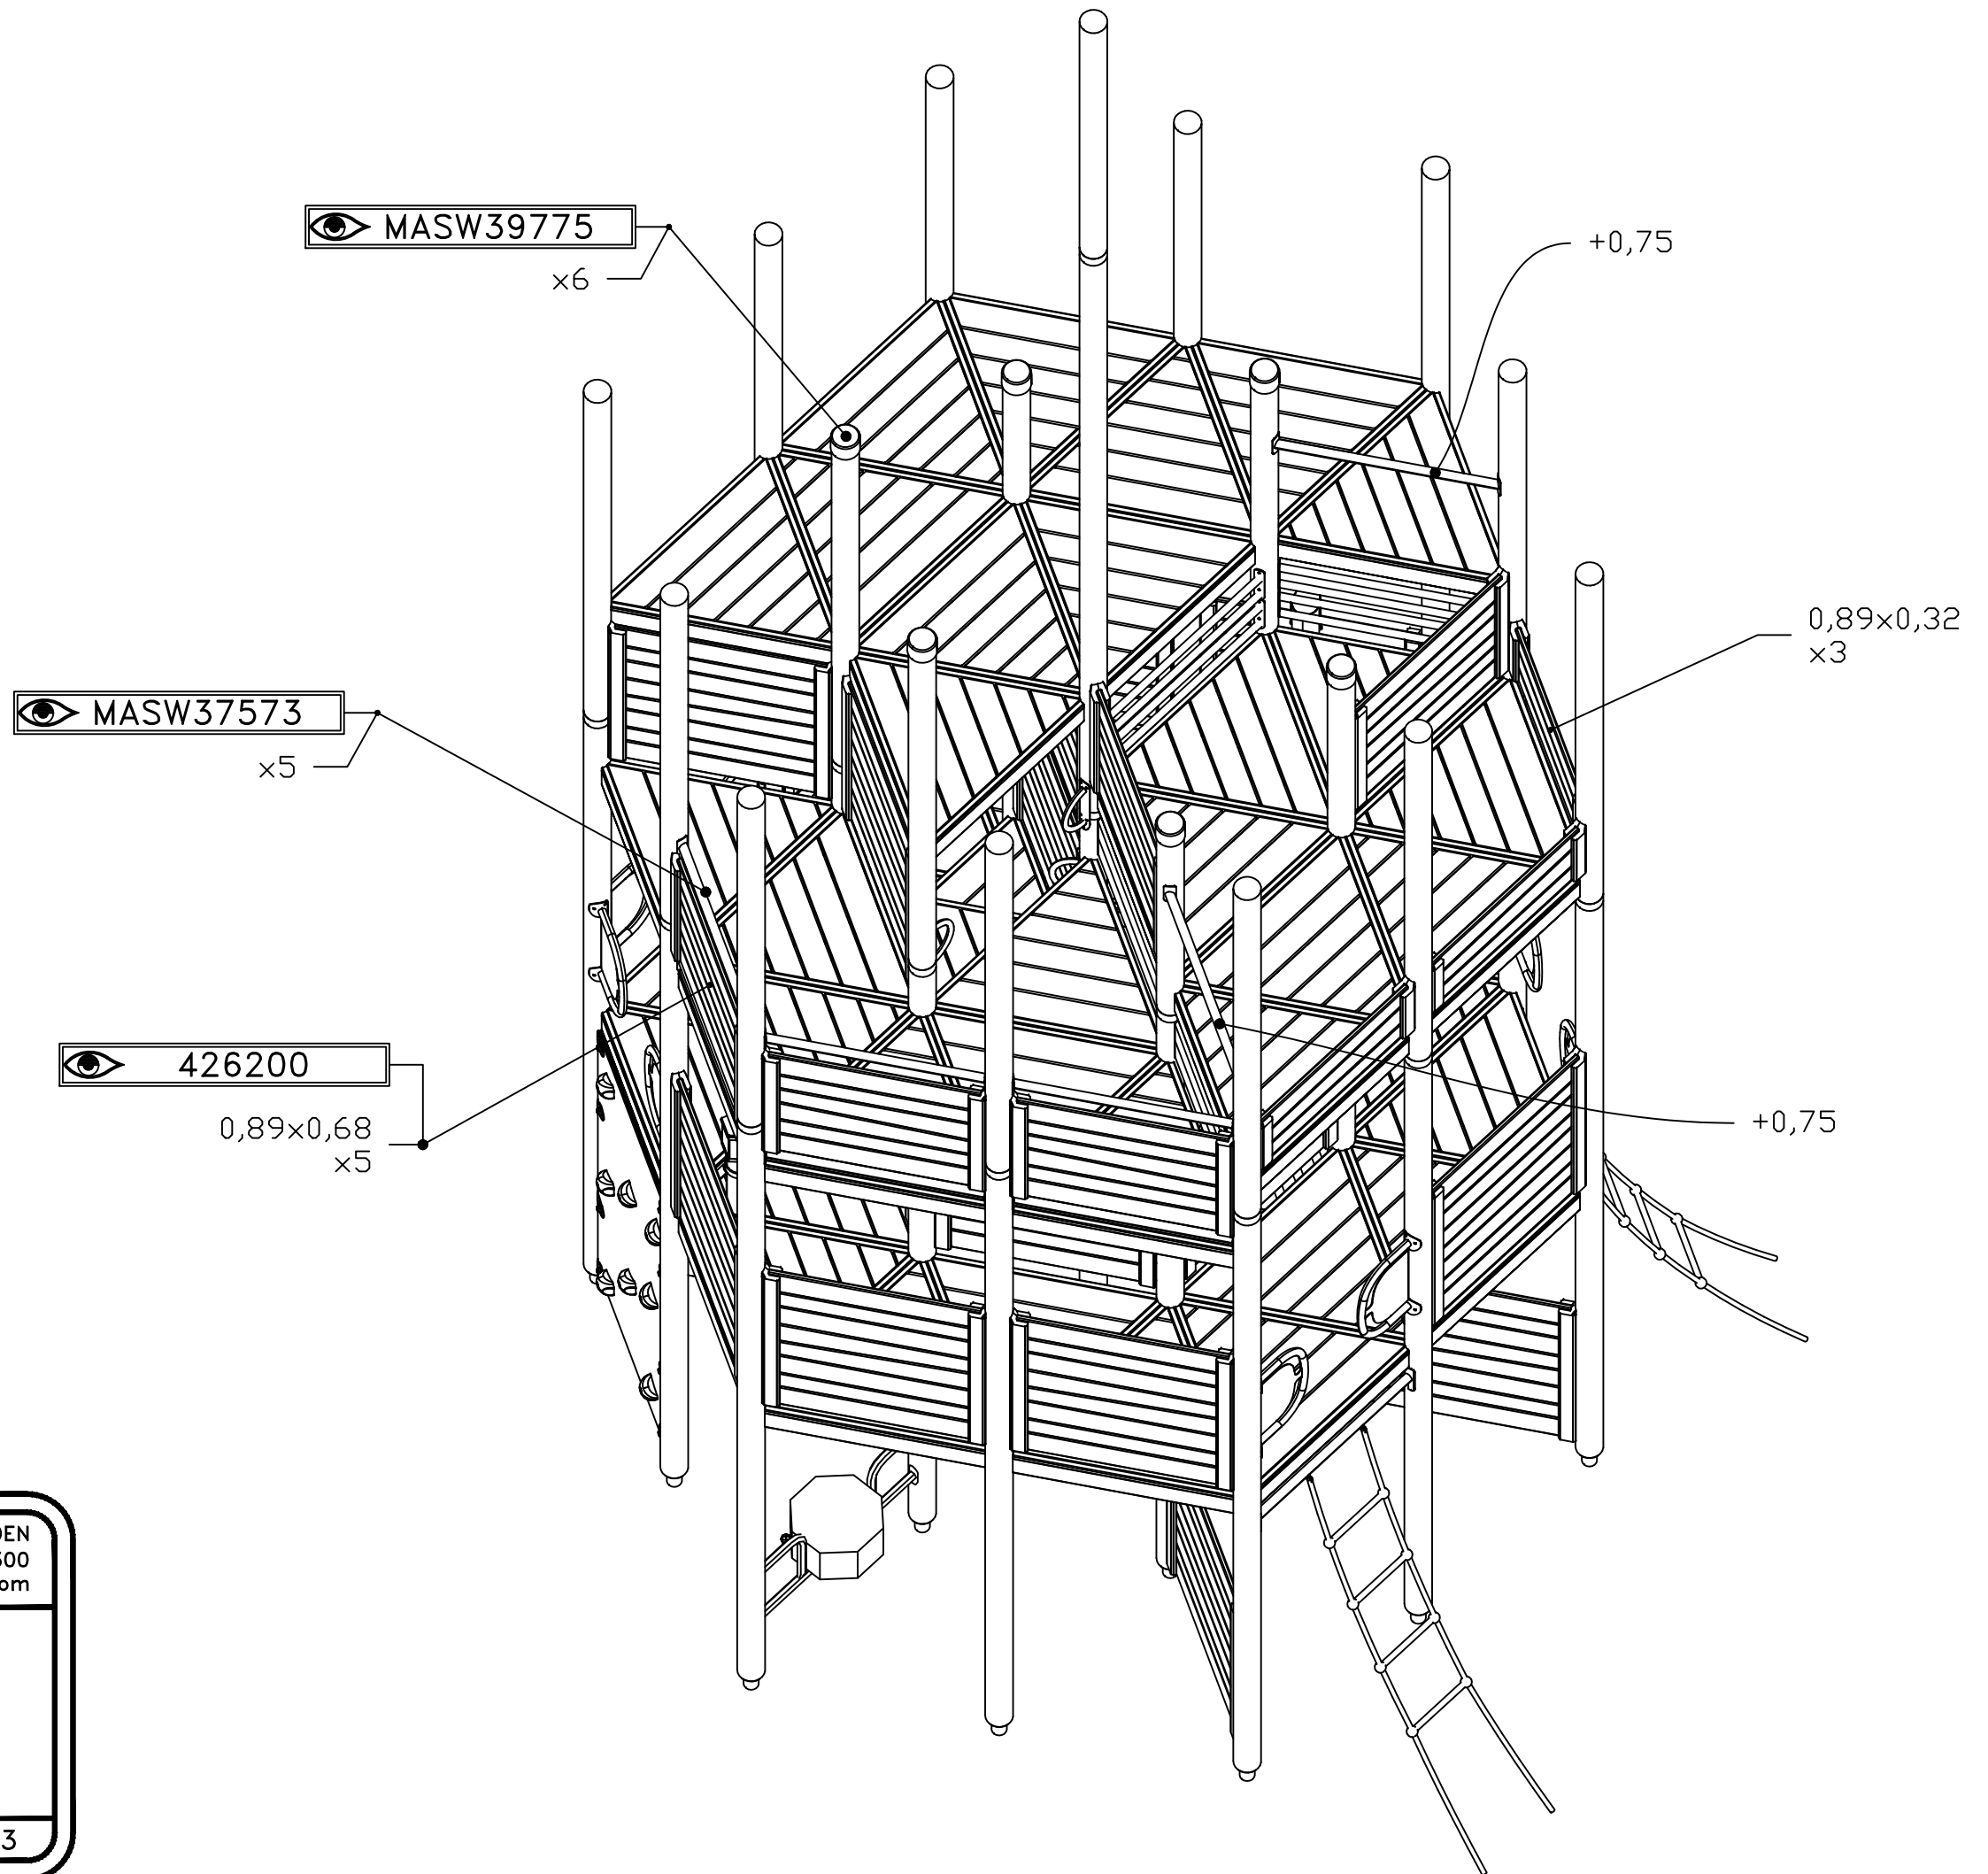

STEP 9

[m]

HAGS ANEBY, SWEDEN
+46(0)380-47300
www.hags.com

UniPlay Enzia
MASW65230
12/15

LN AA 2020-04-28 3