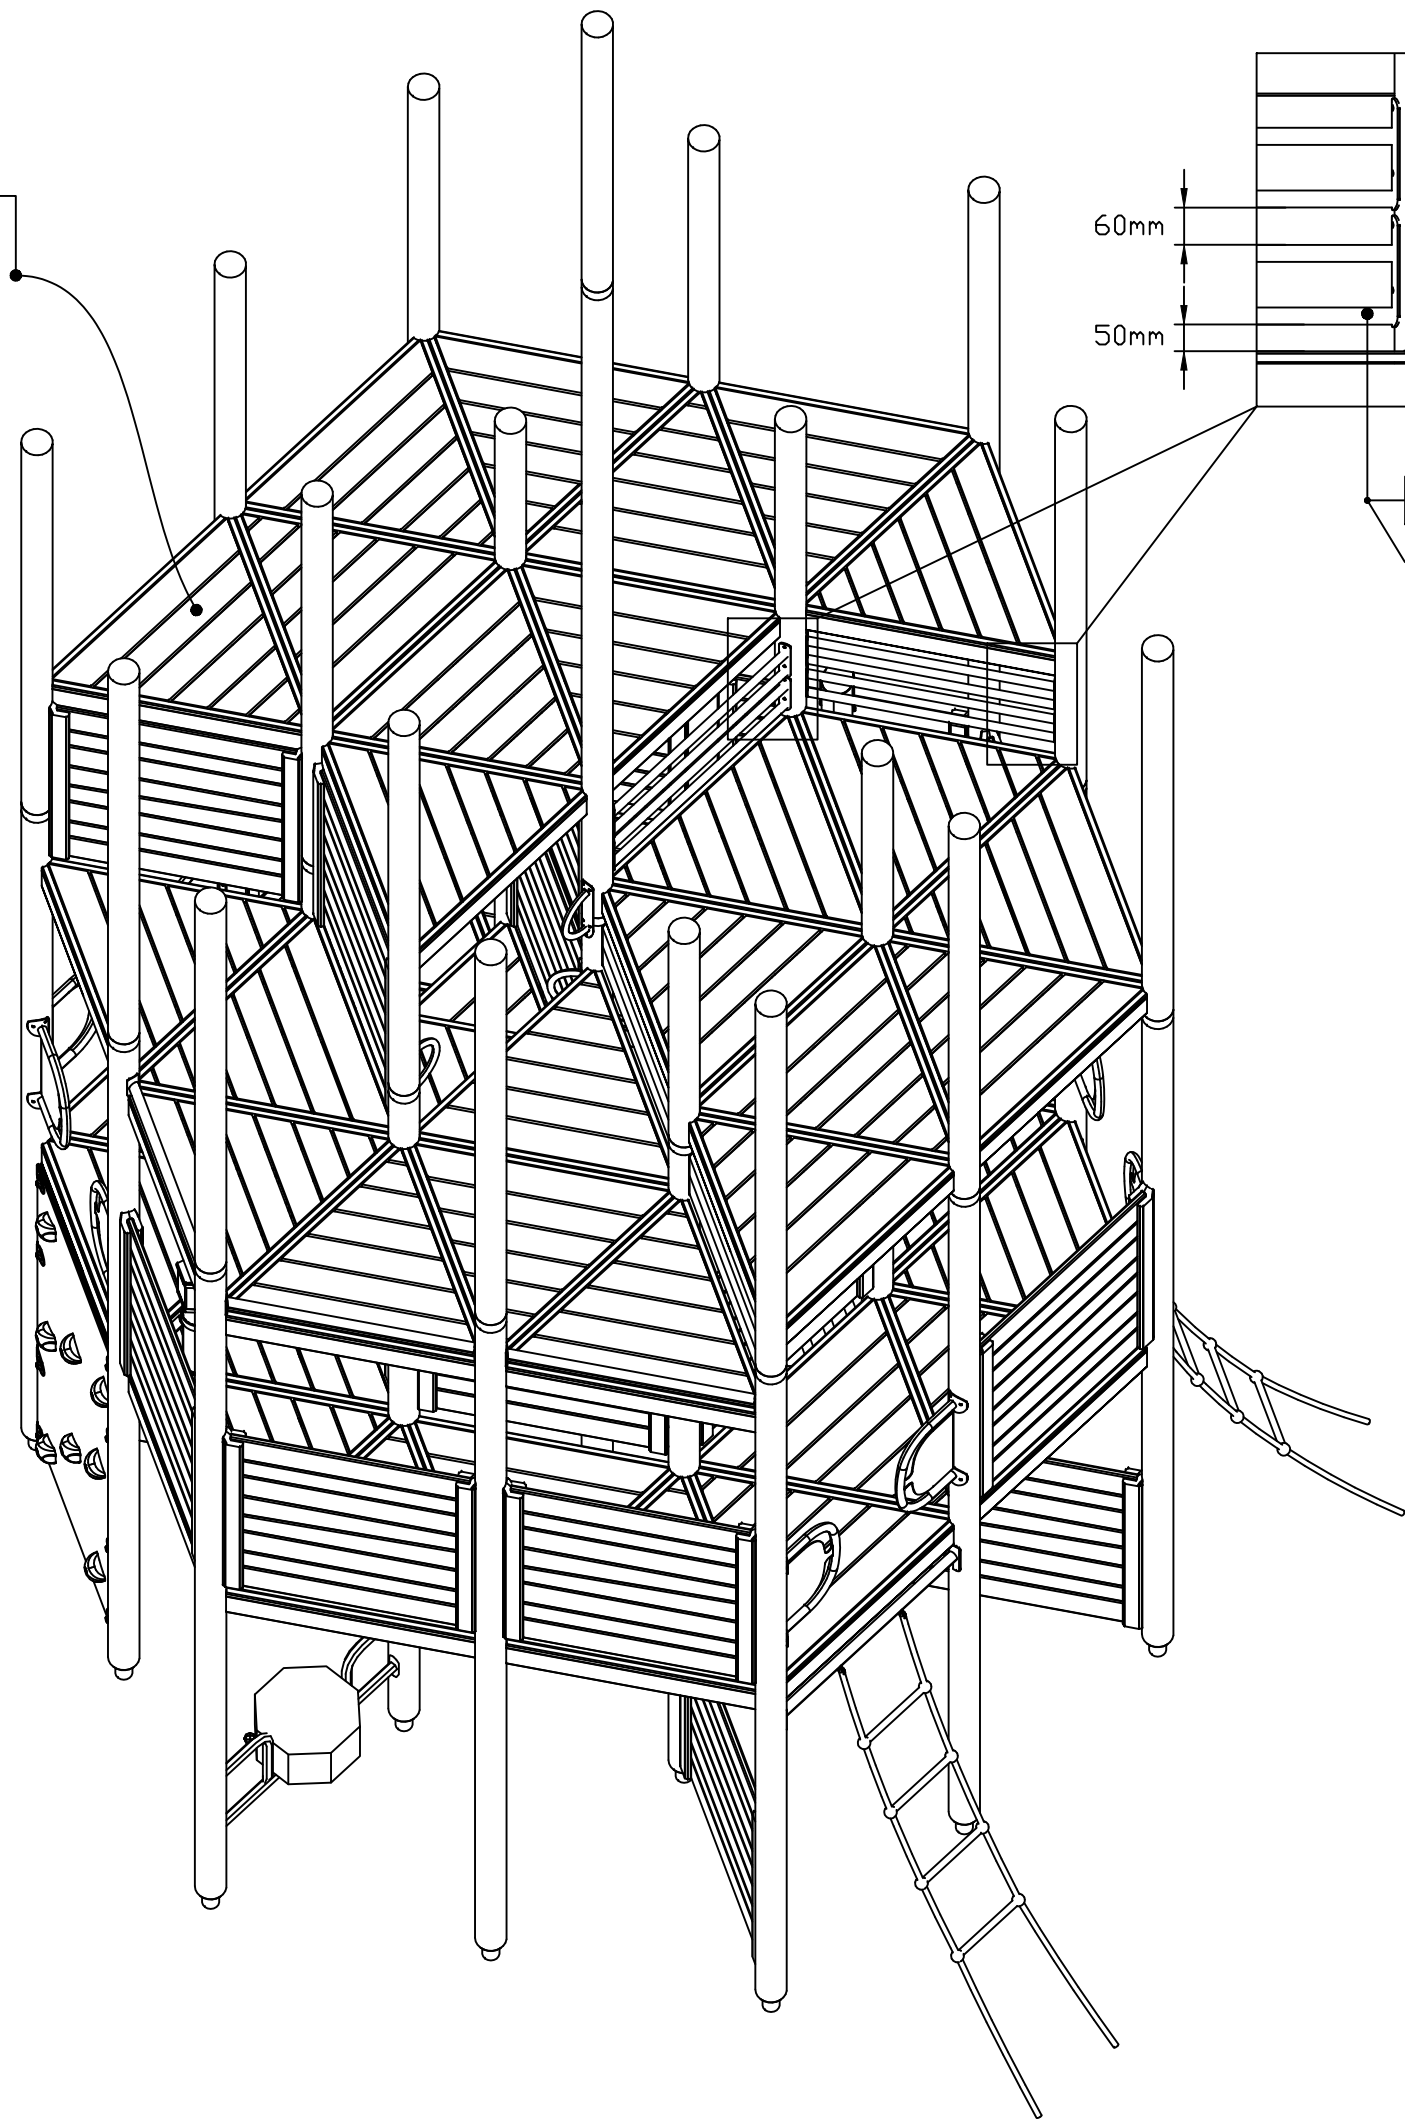

426162
+4,86
x10

60mm
50mm

42060522
x4