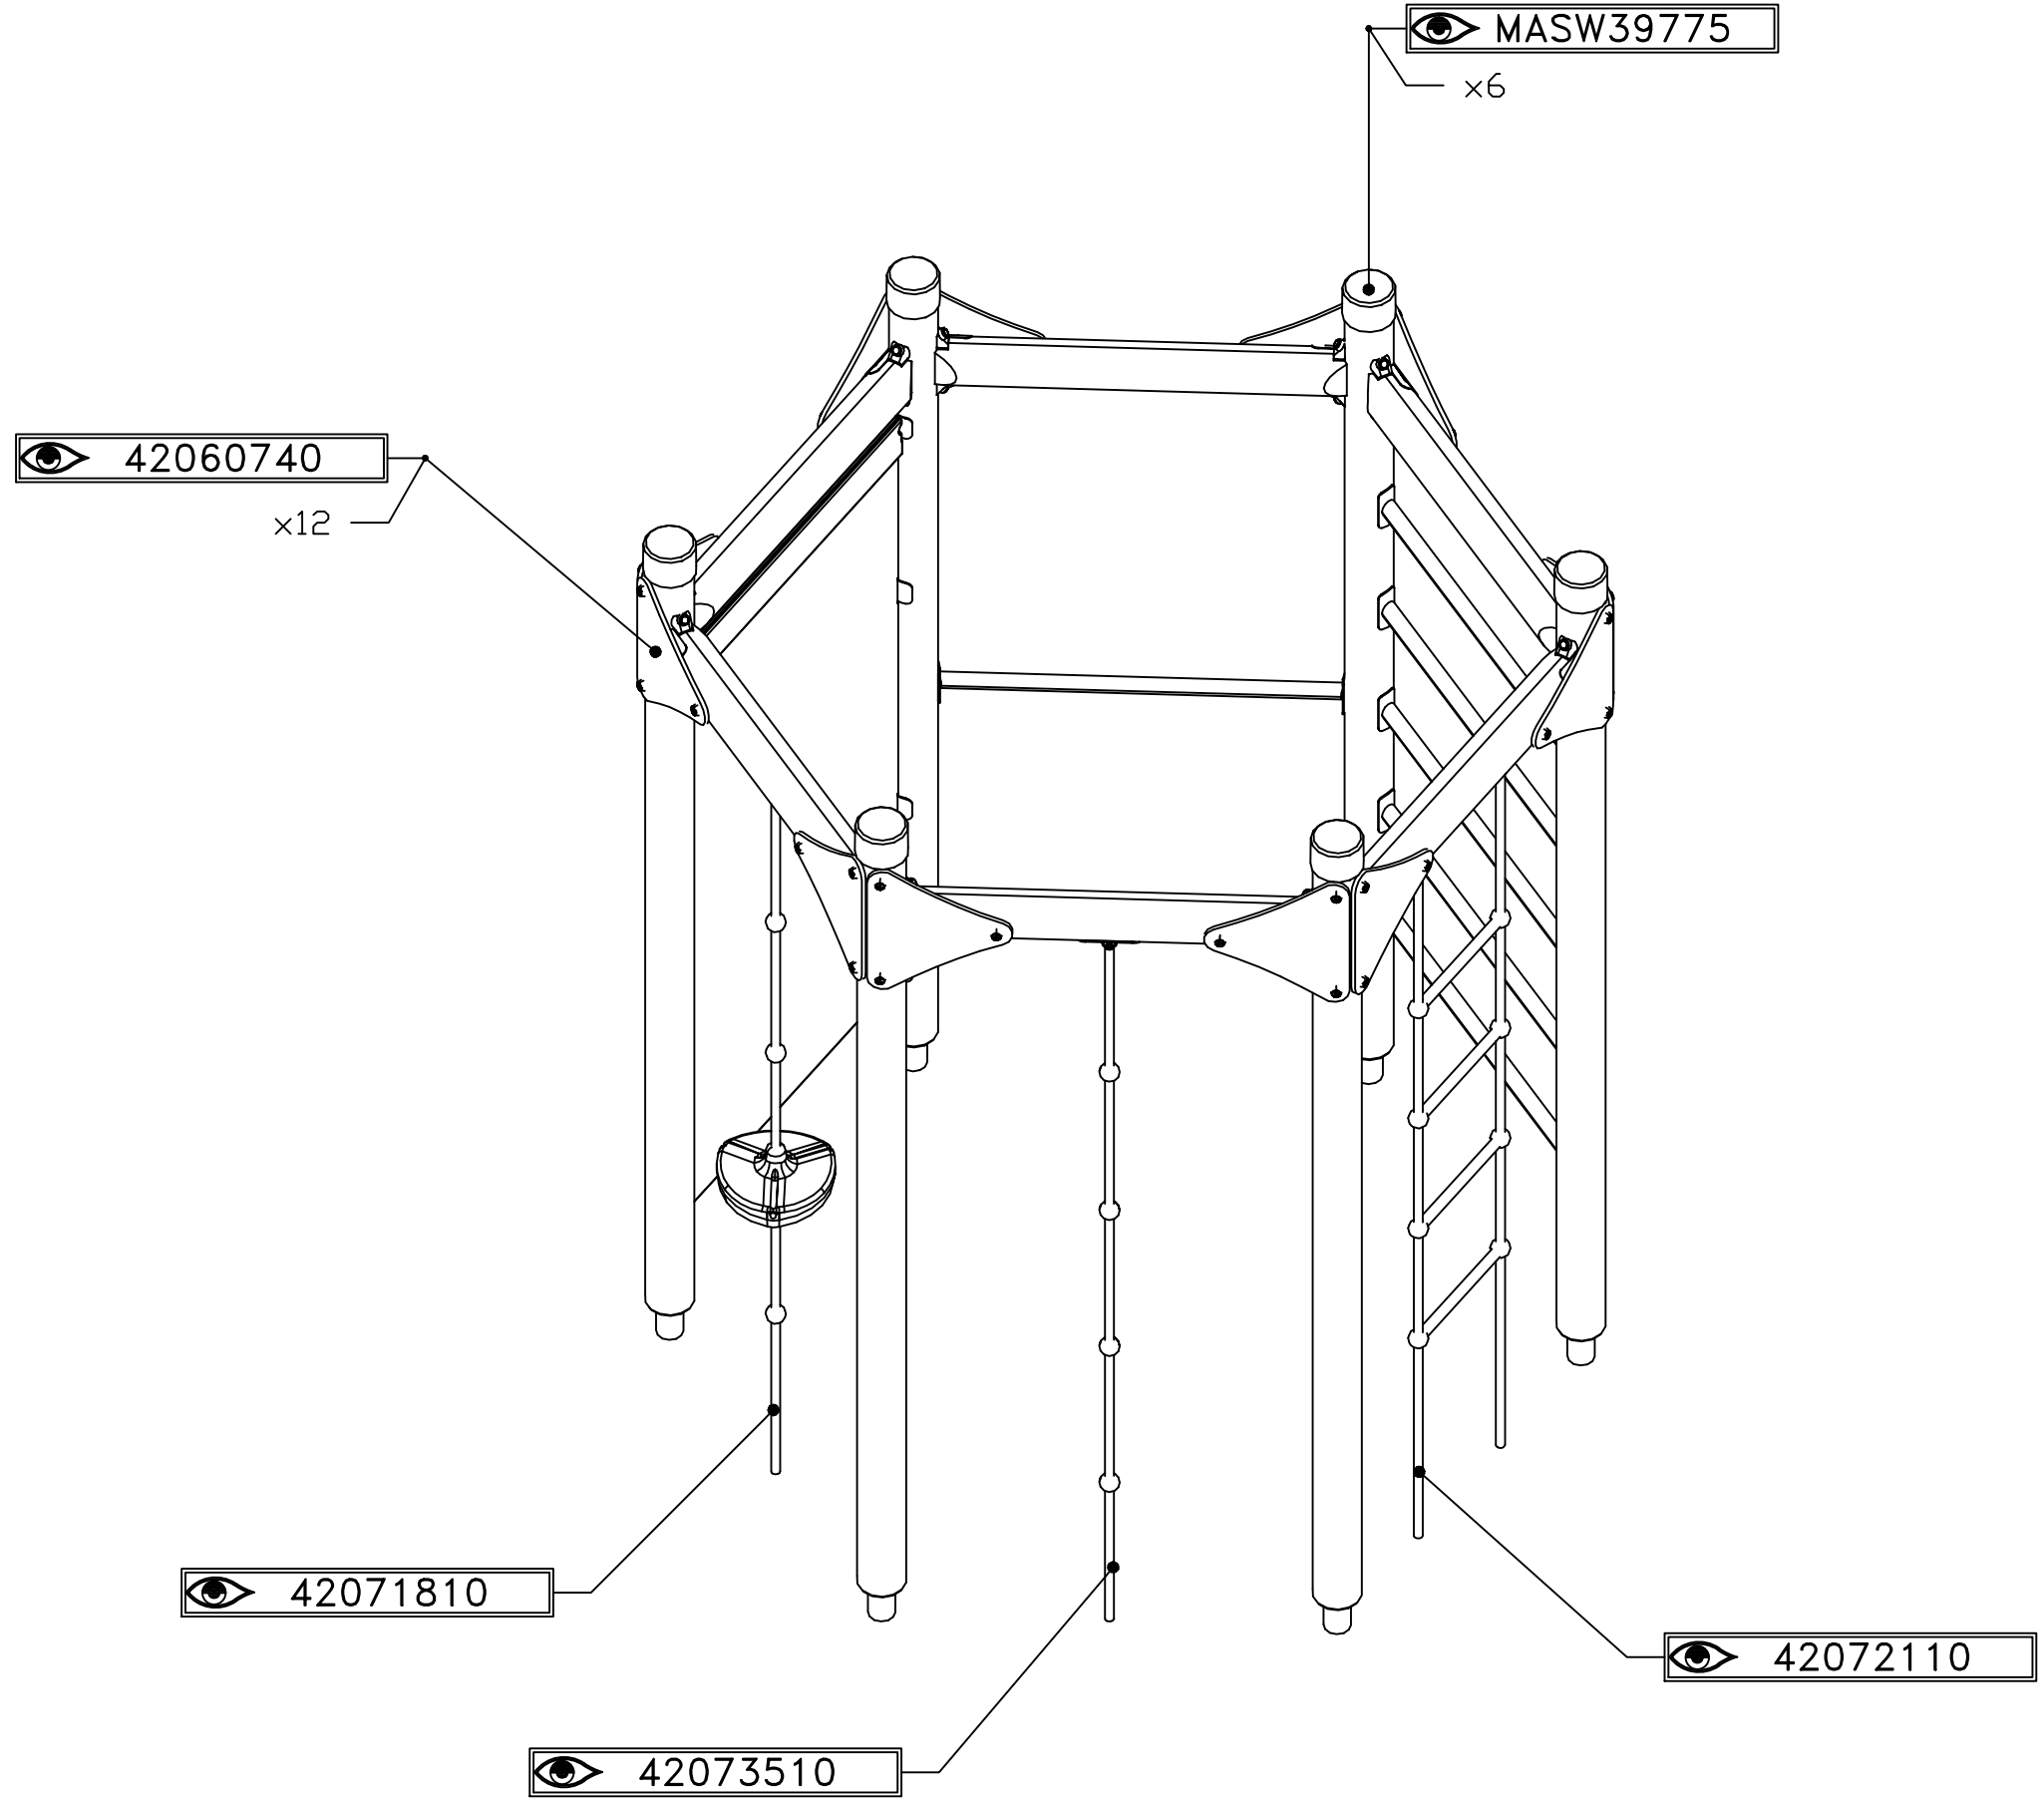

STEP 2

[m]

HAGS ANEBY, SWEDEN
+46(0)380-47300
www.hags.com

UniPlay Gytro
MASW64978
4/4

LN LN 2018-04-17 1