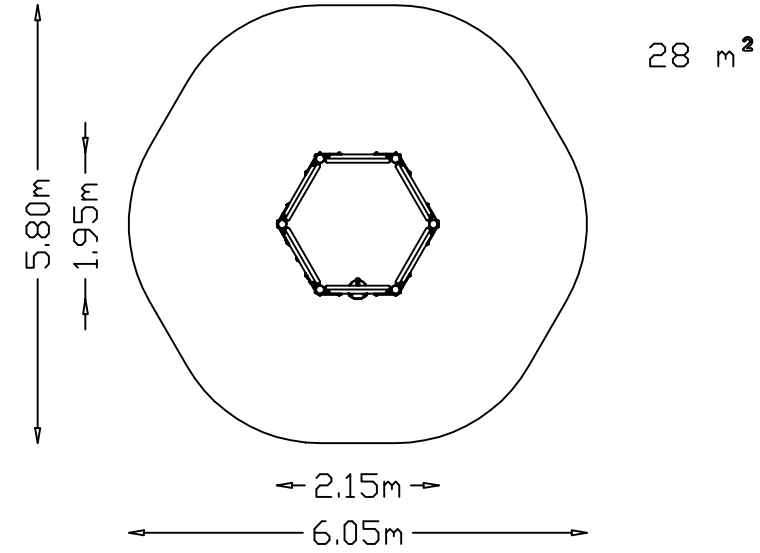

HAGS ANEBY, SWEDEN
+46(0)380-47300
www.hags.com

UniPlay Gyttro
MASW64978
1/4

LN LN 2018-04-17 1

15h

Varje vecka
Every week
Jede woche
Chaque semaine

Varje säsong
Every season
Jedes Jahr
Chaque saison

Step by Step UniPlay

REMEMBER!

Always handle carefully and do not use force when assembling. The product is made of plastic and metal. Do not use sharp tools to assemble. Do not use a hammer or screwdriver to assemble. Do not use a power drill to assemble. Do not use a power saw to assemble. Do not use a power sander to assemble. Do not use a power sander to assemble.

HAGS UniPlay Gyttro MASW64978 SE 1(3)