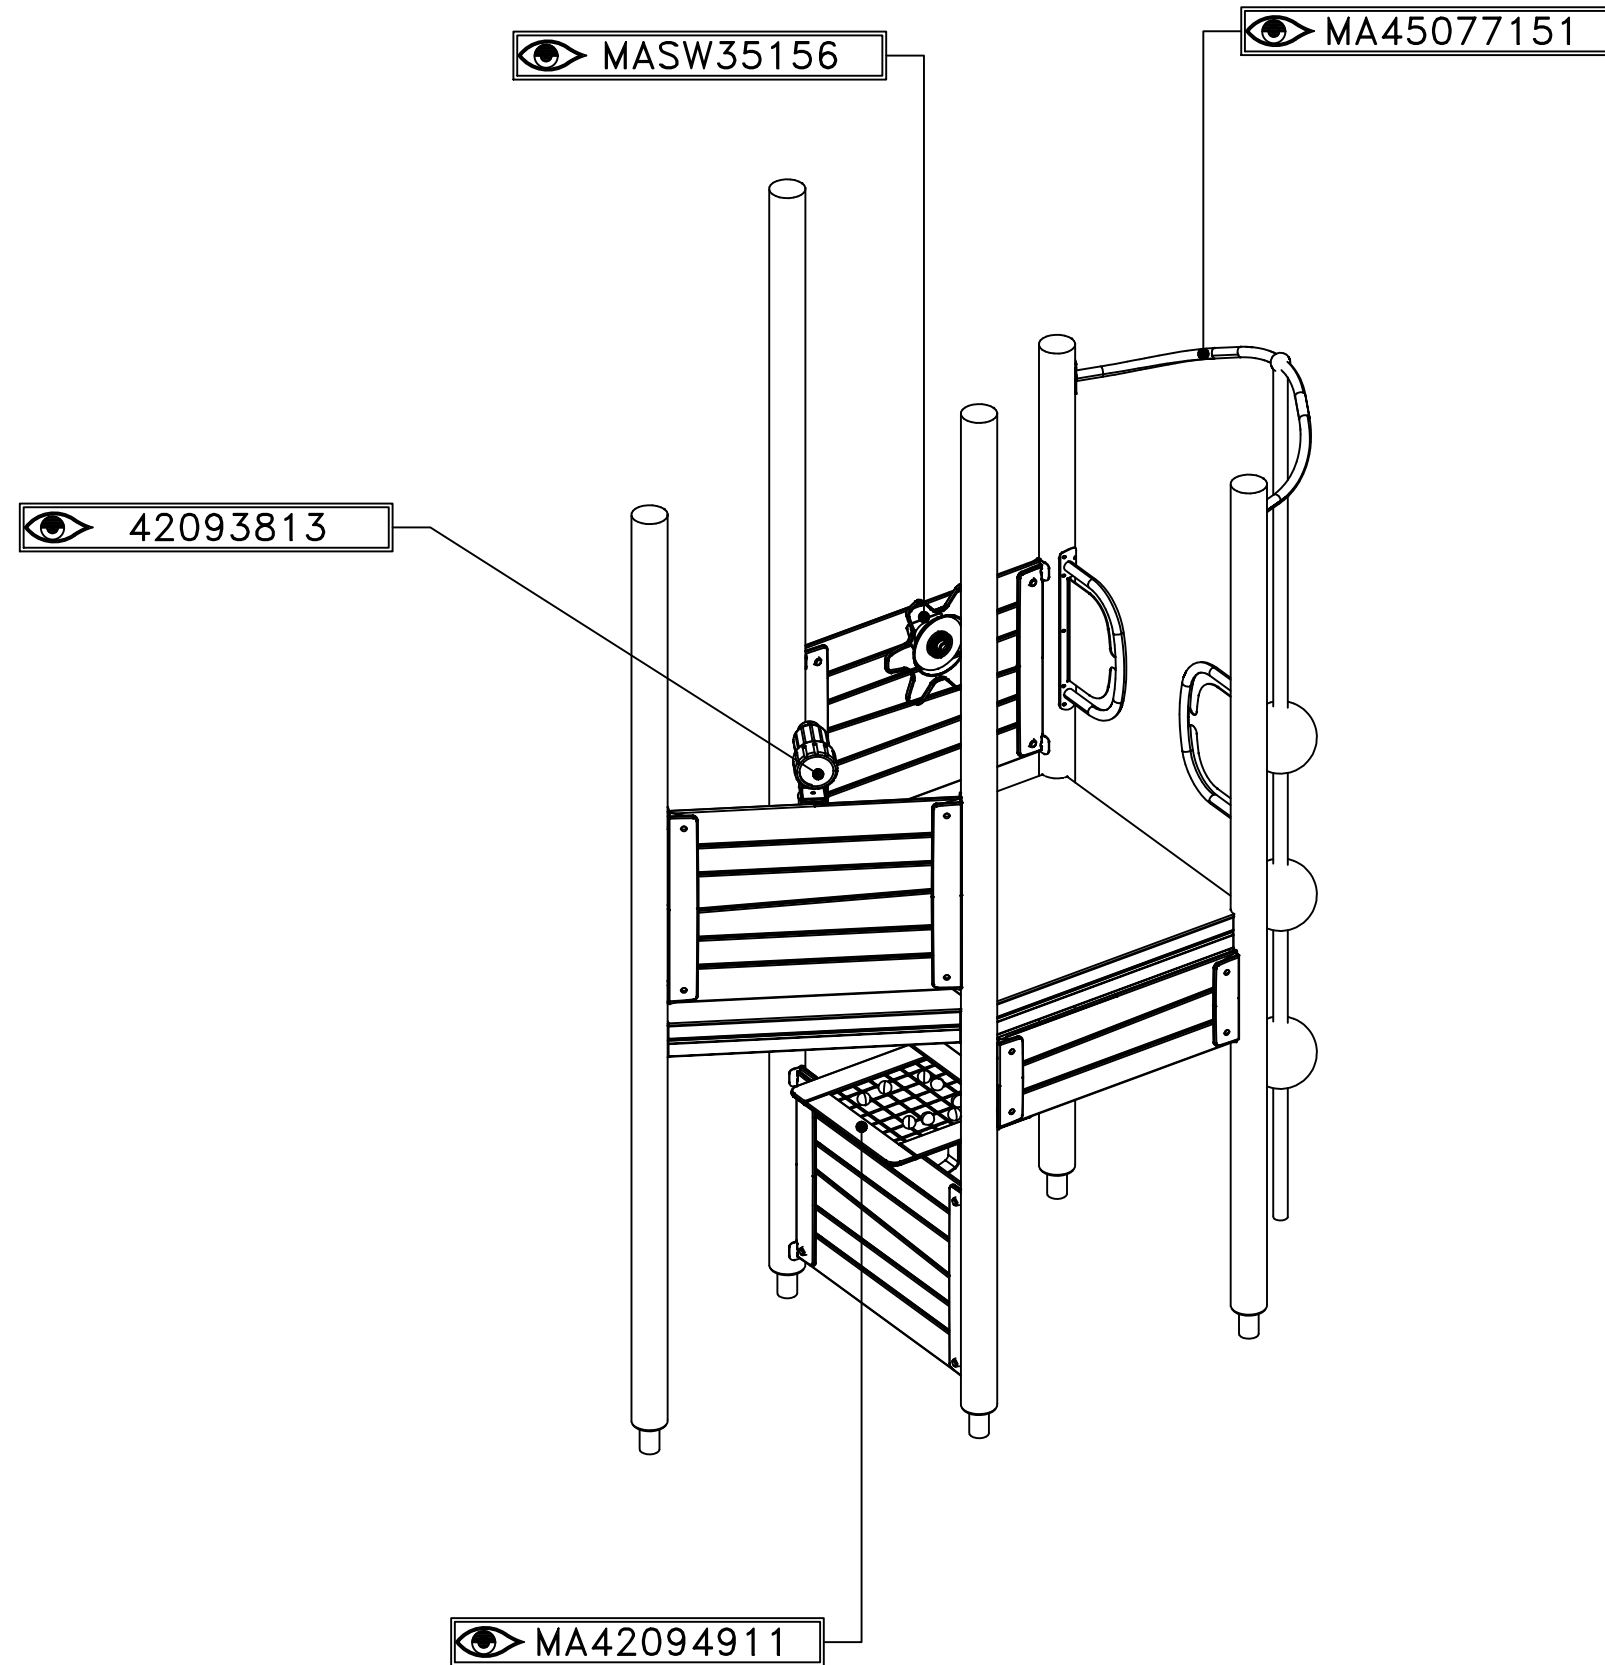

JW JW 2022-12-07 1

STEP 1

[m]

HAGS	ANEBY, SWEDEN +46(0)380-47300 www.hags.com
UniPlay Crox MASW65195 3/6	
JW JW	2022-12-07 1

STEP 2

[m]

HAGS ANEBY, SWEDEN
+46(0)380-47300
www.hags.com

UniPlay Crox
MASW65195
4/6

JW JW 2022-12-07 1

STEP 3

[m]

HAGS	ANEBY, SWEDEN +46(0)380-47300 www.hags.com
UniPlay Crox MASW65195 5/6	
JW JW	2022-12-07 1

STEP 4

[m]

HAGS ANEBY, SWEDEN
+46(0)380-47300
www.hags.com

UniPlay Crox
MASW65195
6/6