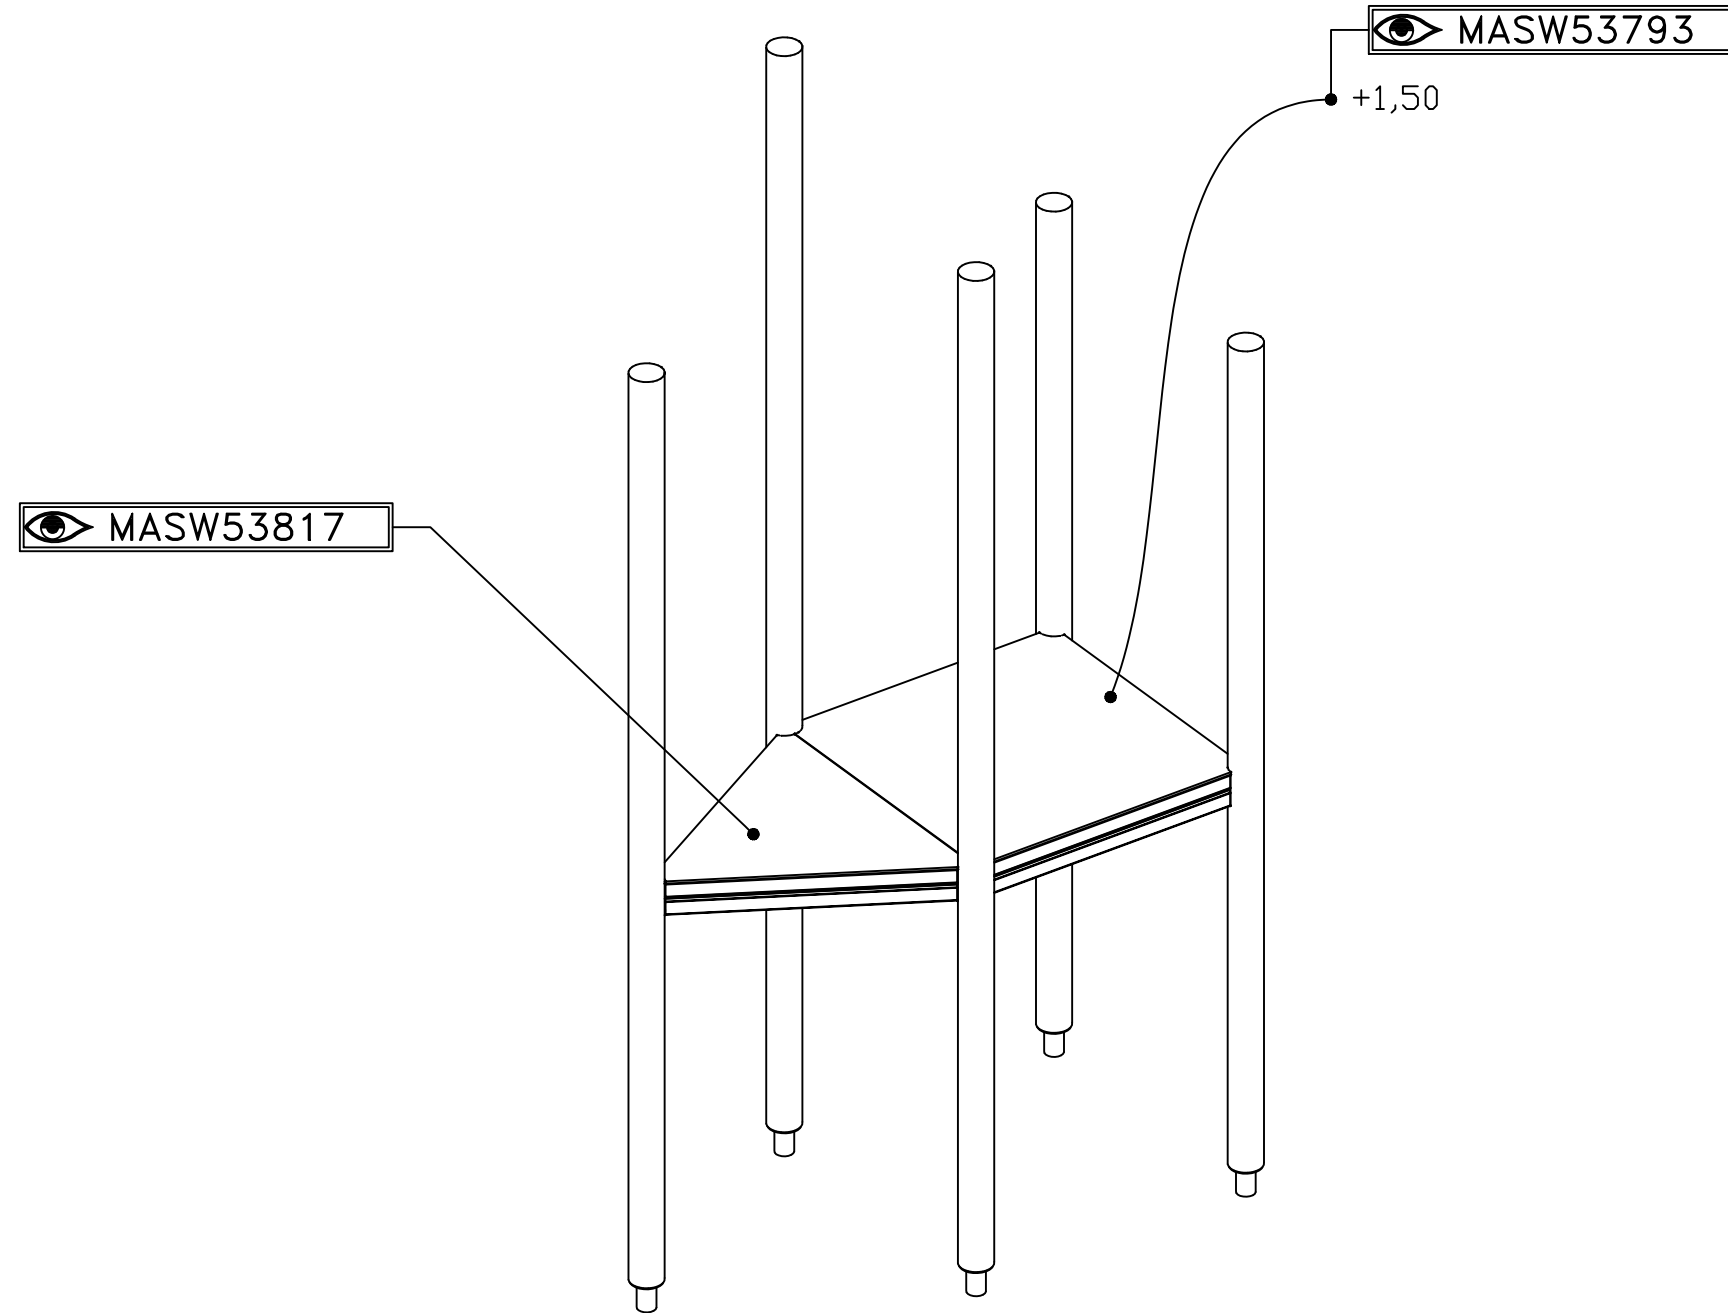

STEP 1

[m]

HAGS	ANEBY, SWEDEN +46(0)380-47300 www.hags.com
UniPlay Crox MASW65195 3/6	
JW JW	2022-12-07 1