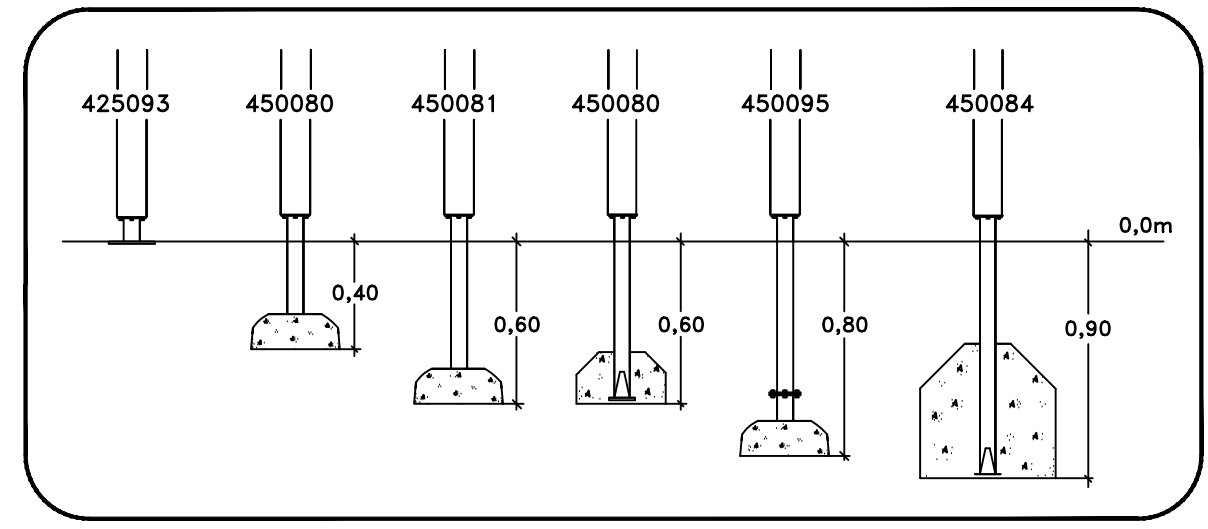

HAGS ANEBY, SWEDEN
+46(0)380-47300
www.hags.com

UniPlay Crox
MASW65195
2/6

JW JW 2022-12-07 1