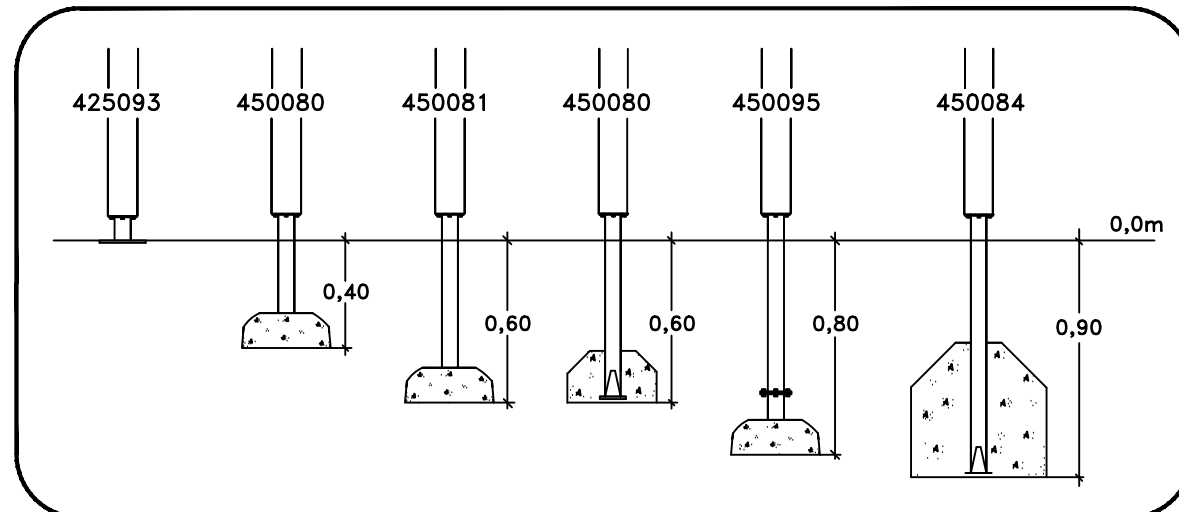

HAGS ANEBY, SWEDEN
+46(0)380-47300
www.hags.com

UniPlay Jilax
MASW65010
2/8

JW JW 2022-12-06 2