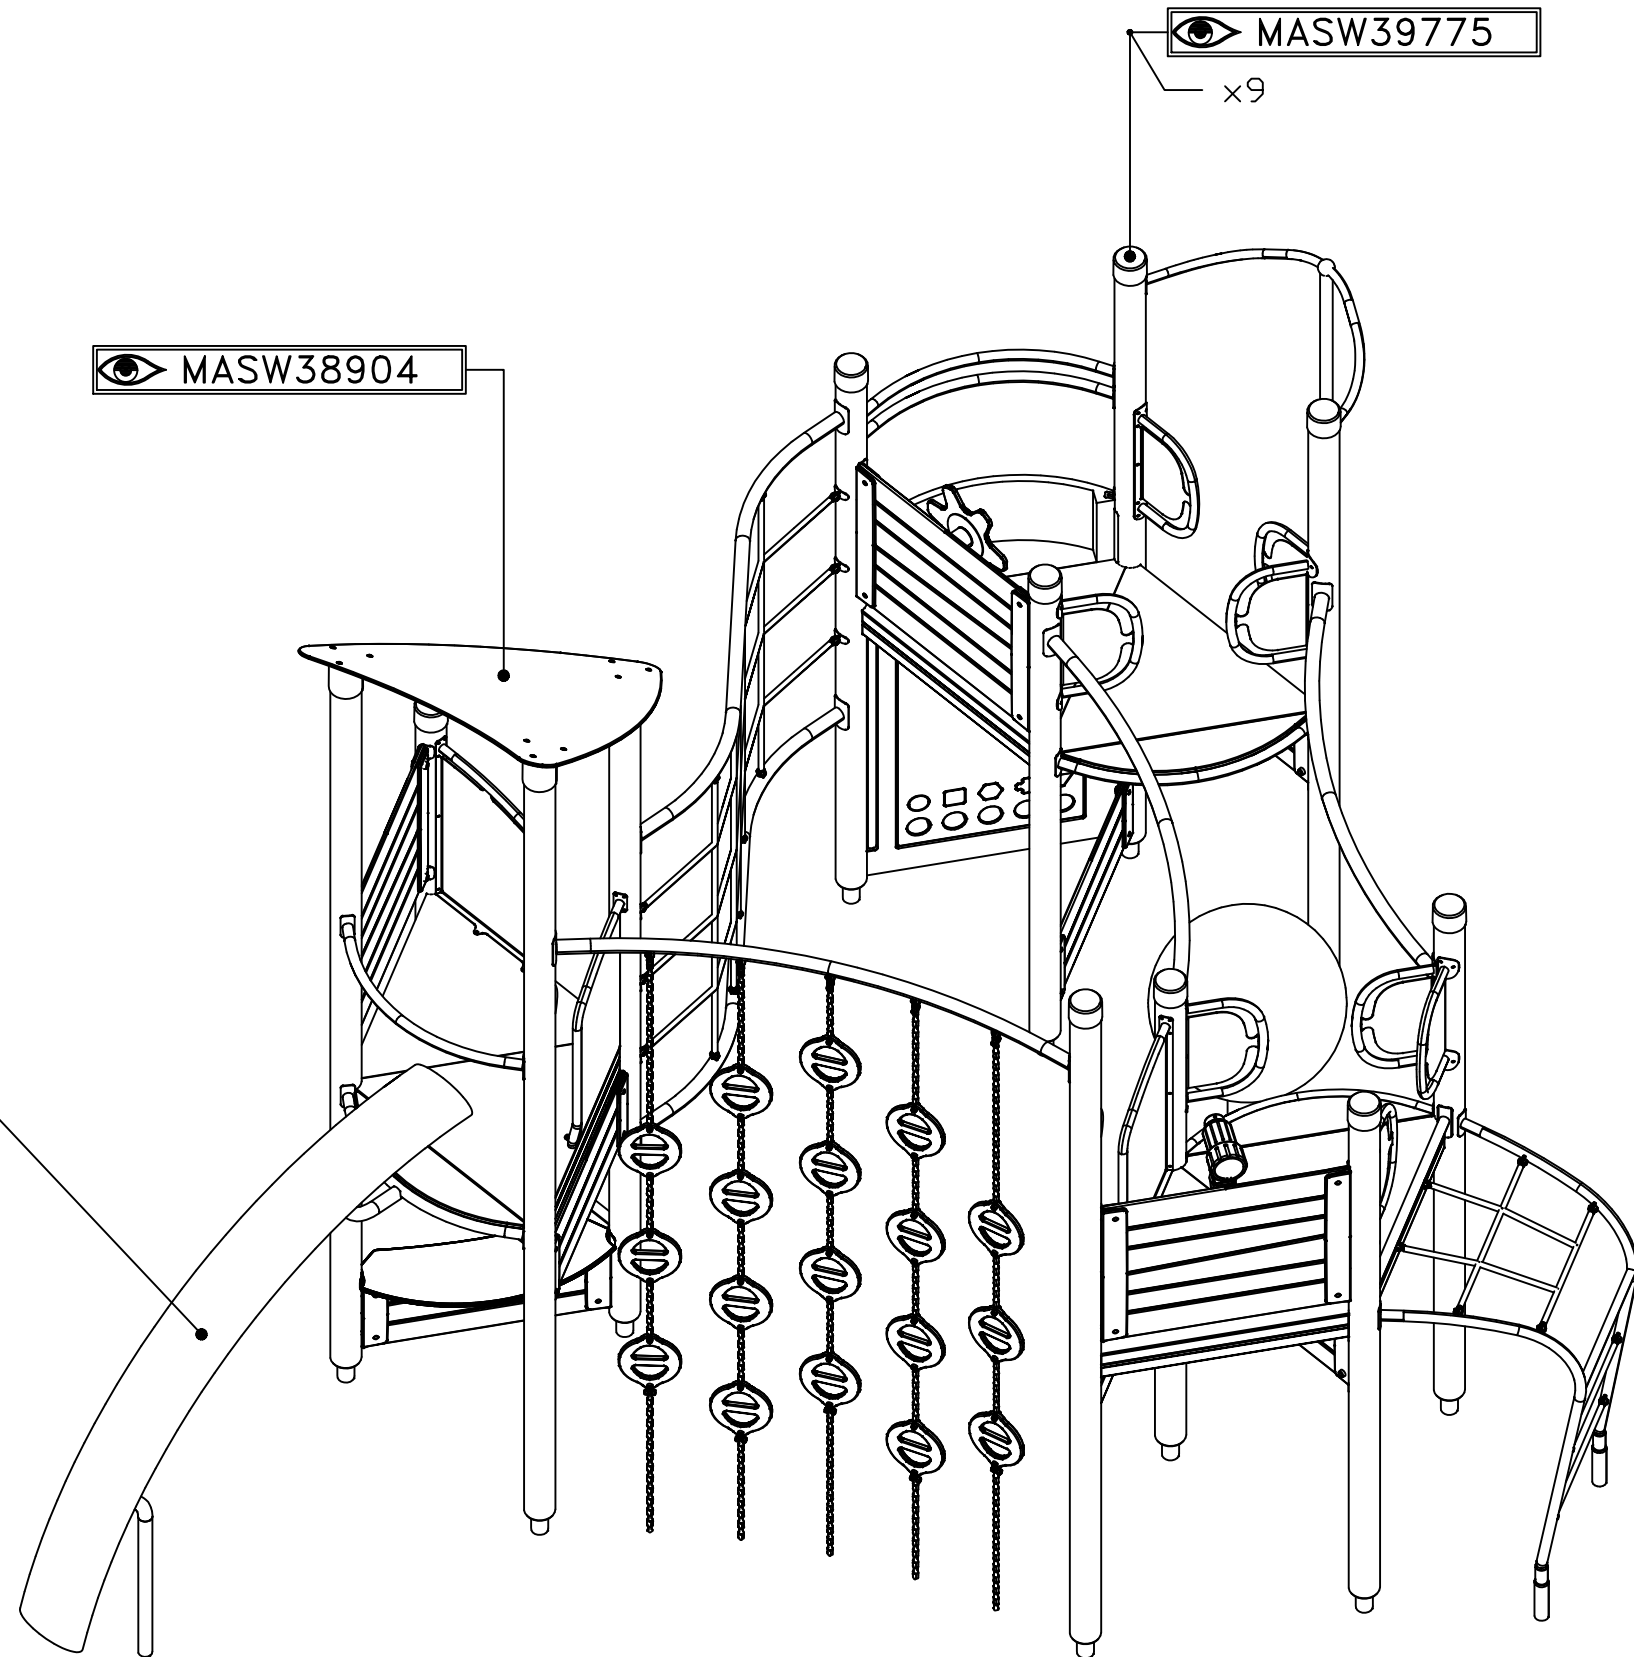

🏠 JW 🔍 👁 JW 2022-12-06 2

STEP 3

[m]

HAGS	ANEBY, SWEDEN +46(0)380-47300 www.hags.com
UniPlay Jilax MASW65010 5/8	
JW	JW 2022-12-06 2

HAGS ANEBY, SWEDEN
+46(0)380-47300
www.hags.com

UniPlay Jilax
MASW65010
6/8

JW JW 2022-12-06 2

HAGS ANEBY, SWEDEN
+46(0)380-47300
www.hags.com

UniPlay Jilax
MASW65010
7/8

🏠 JW 🔍 👁️ JW 2022-12-06 2

 MASW39102
S/BM/□M/CC

 MASW38904

 MASW39775

x9