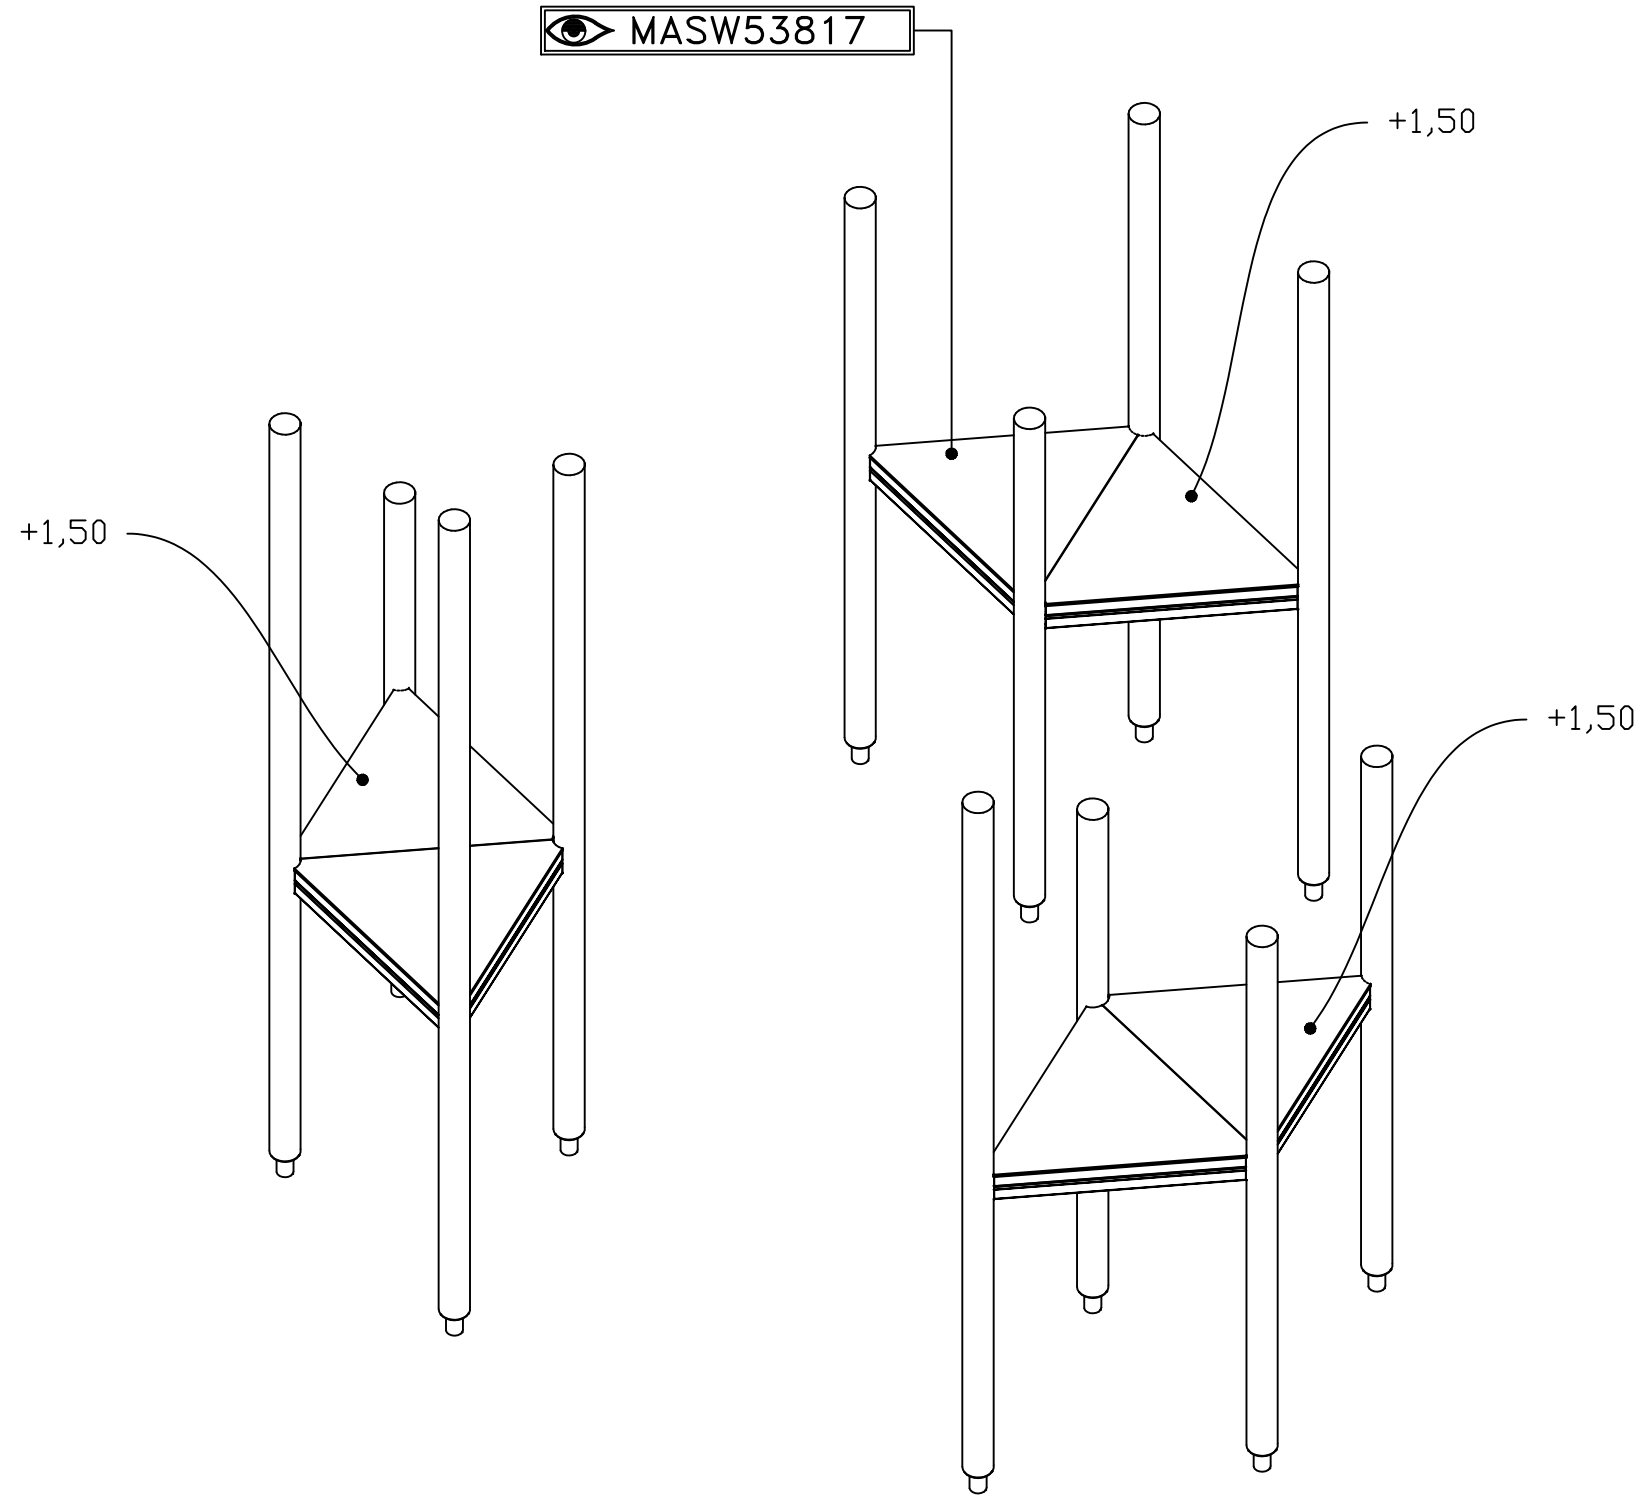

HAGS		ANEBY, SWEDEN	
		+46(0)380-47300	
		www.hags.com	
UniPlay Jilax			
MASW65010			
3/8			
	JW		JW
2022-12-06		2