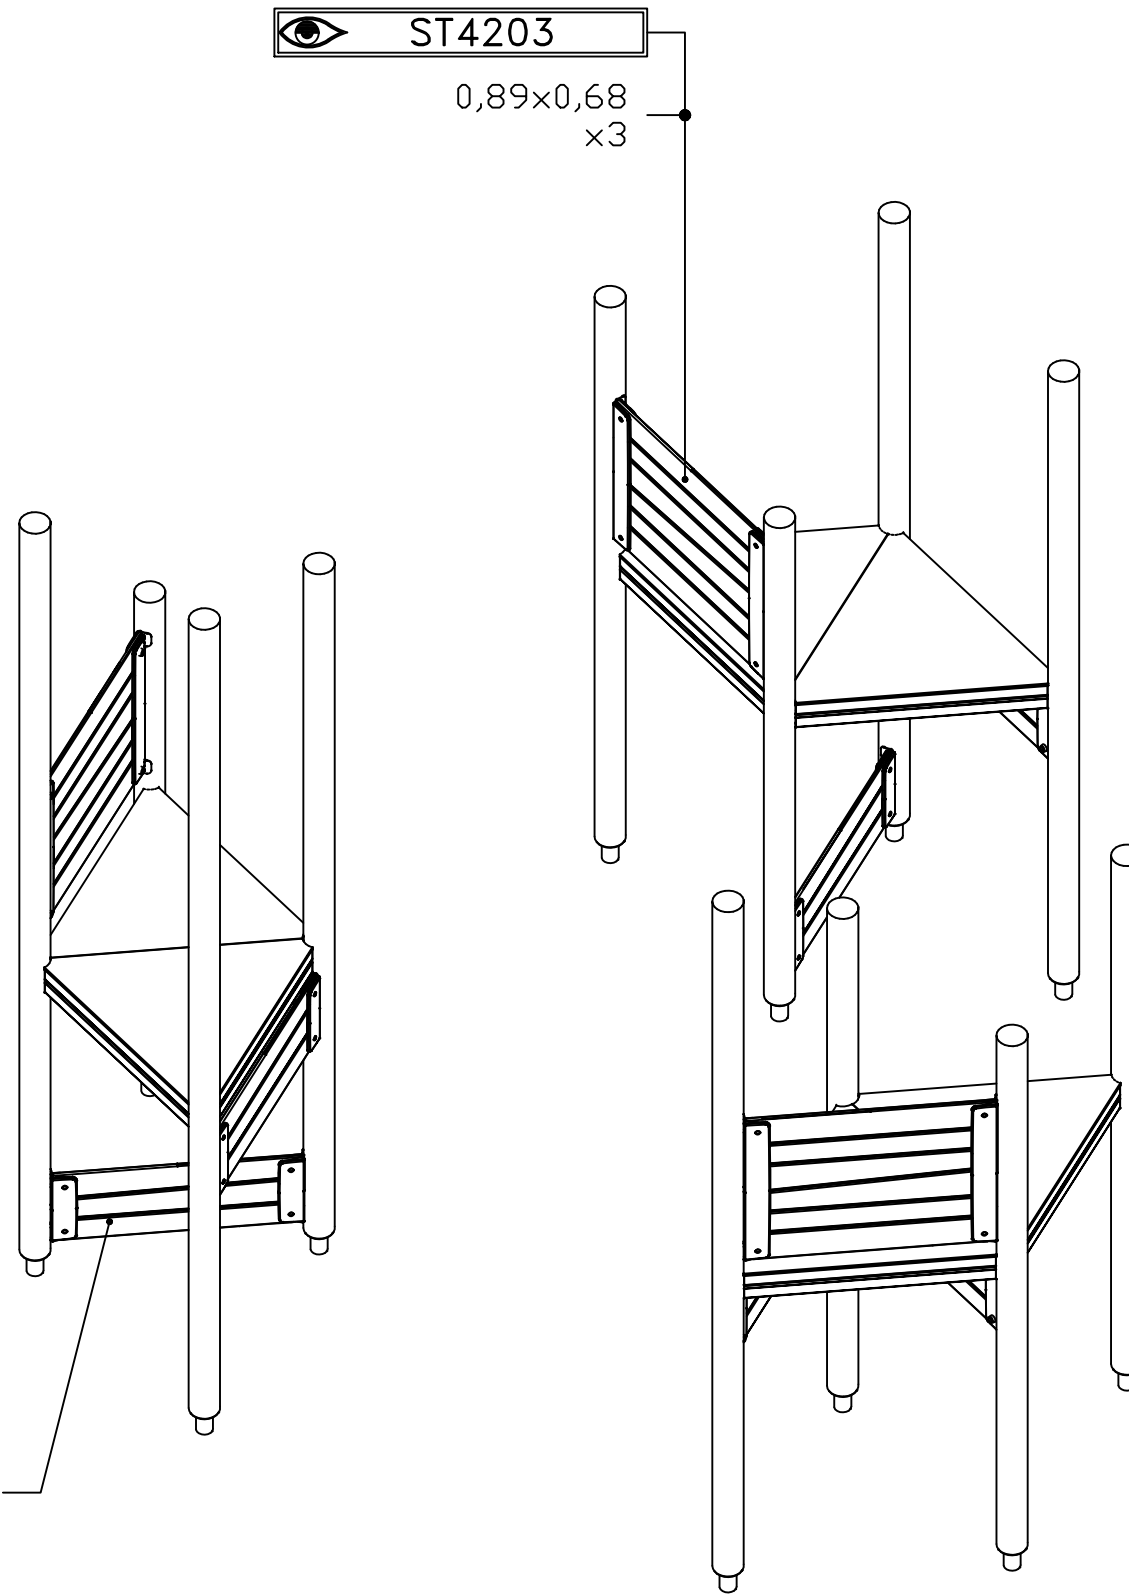

JW JW 2022-12-06 2

HAGS		ANEBY, SWEDEN	
		+46(0)380-47300	
		www.hags.com	
UniPlay Jilax			
MASW65010			
3/8			
	JW		JW
2022-12-06		2	

STEP 2

[m]

HAGS ANEBY, SWEDEN
+46(0)380-47300
www.hags.com

UniPlay Jilax
MASW65010
4/8