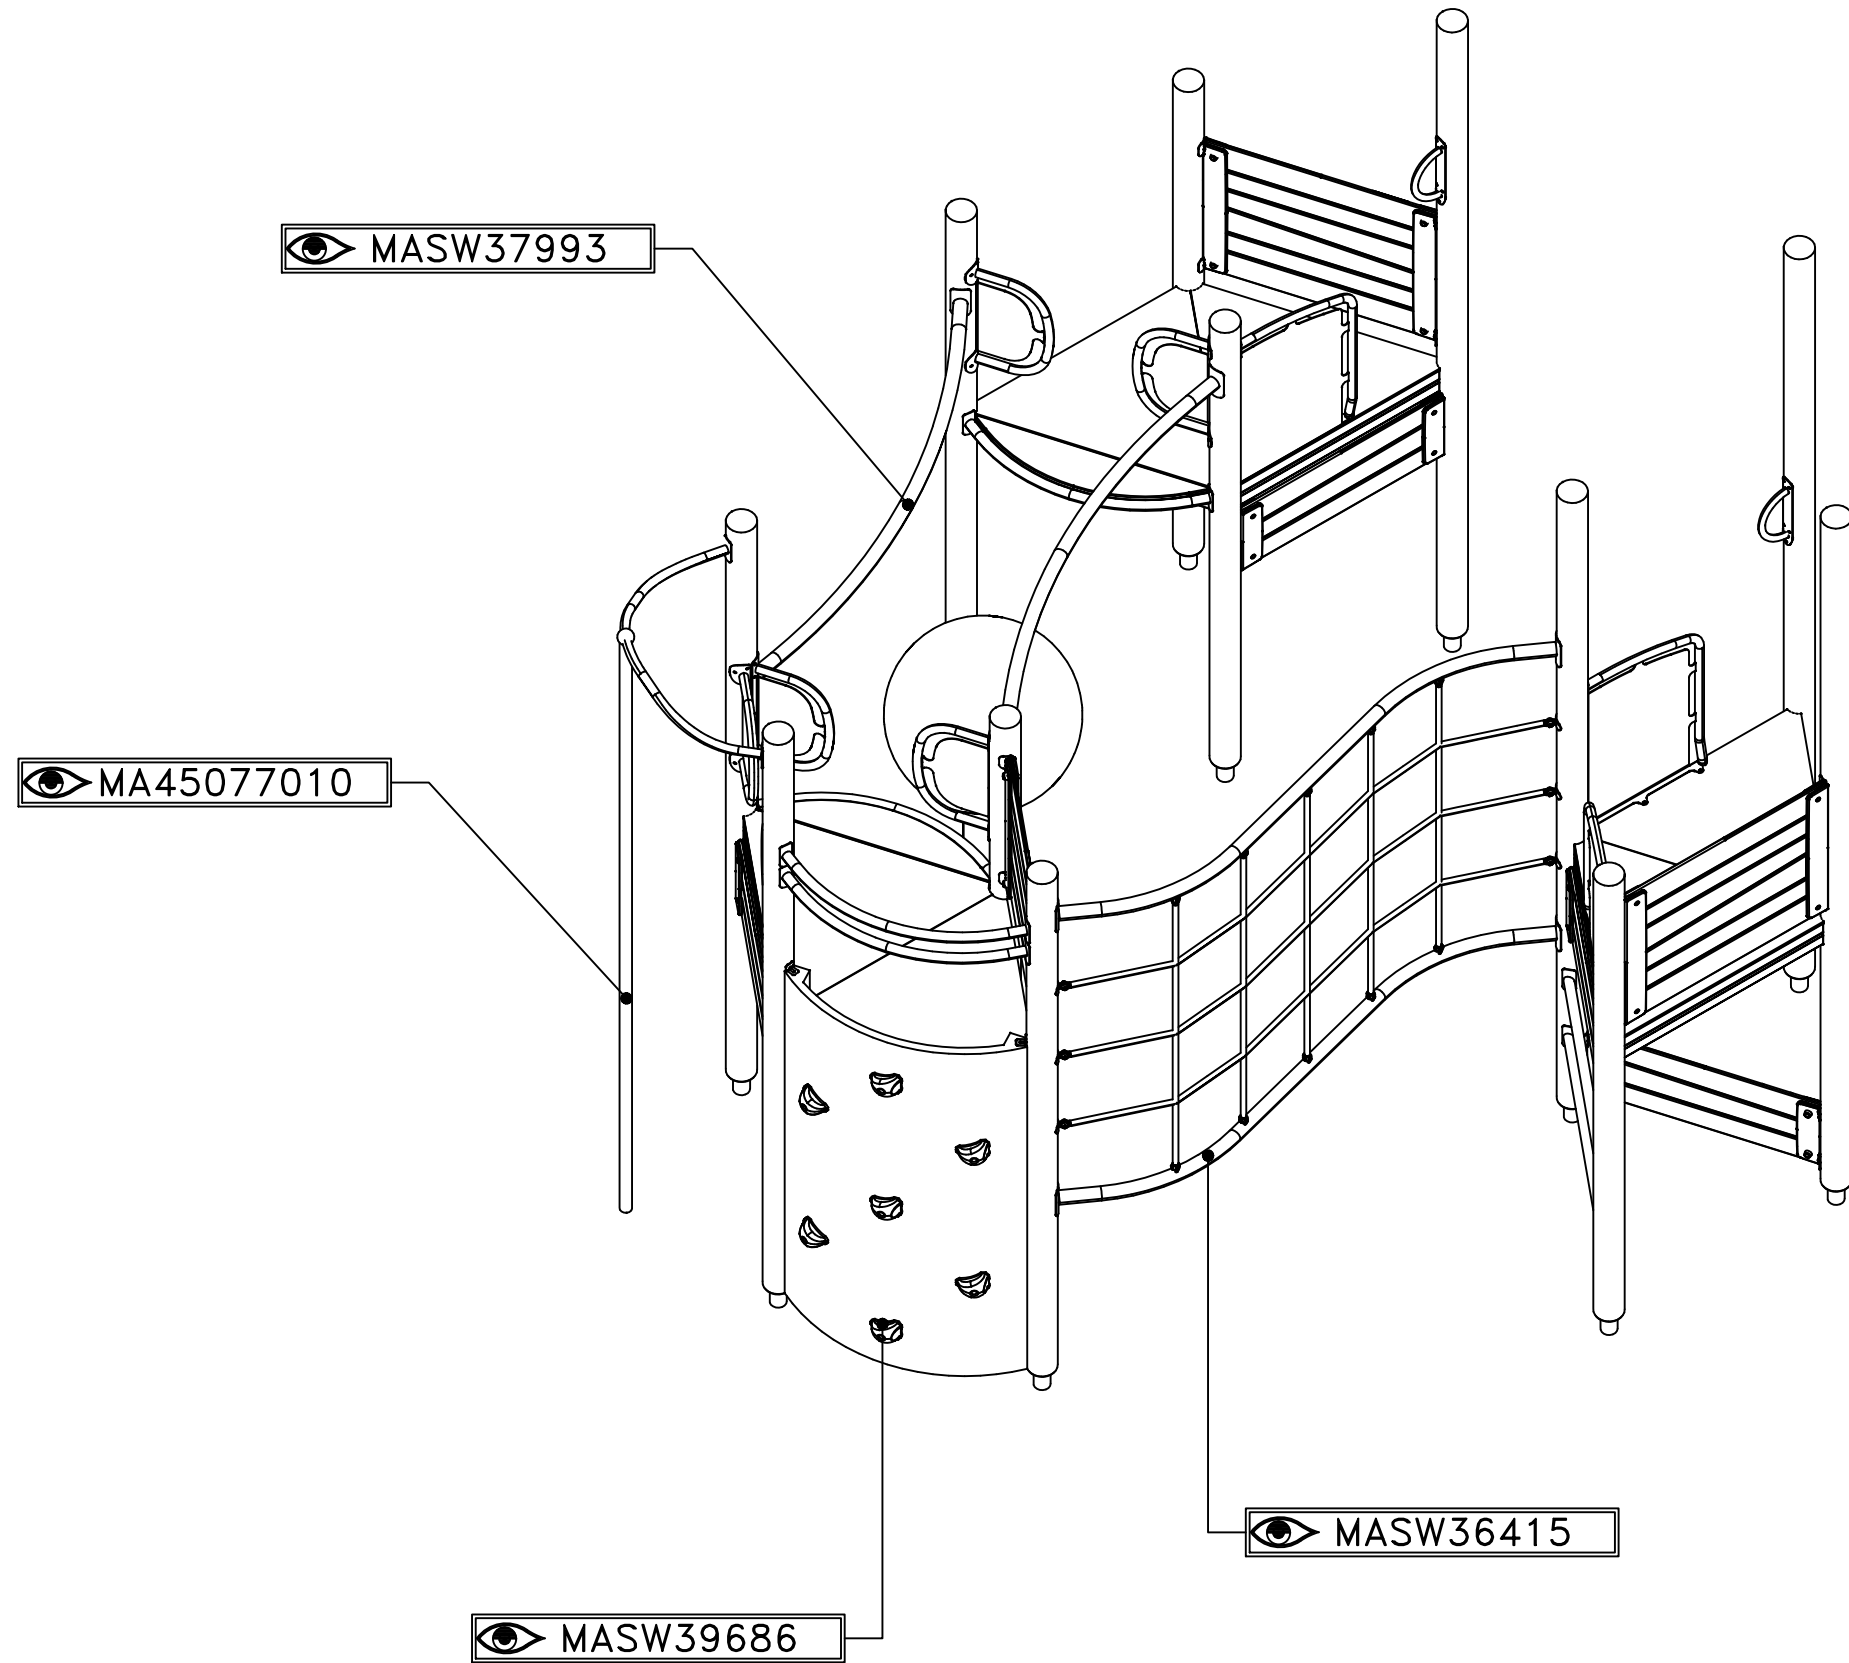

JW JW 2022-12-06 2

HAGS		ANEBY, SWEDEN	
		+46(0)380-47300	
		www.hags.com	
UniPlay Jilax			
MASW65010			
3/8			
	JW		JW
2022-12-06		2	

STEP 2

[m]

HAGS ANEBY, SWEDEN
+46(0)380-47300
www.hags.com

UniPlay Jilax
MASW65010
4/8

🏠 JW 🔍 👁 JW 2022-12-06 2

STEP 3

[m]

HAGS	ANEBY, SWEDEN +46(0)380-47300 www.hags.com
UniPlay Jilax MASW65010 5/8	
JW	JW 2022-12-06 2

HAGS ANEBY, SWEDEN
+46(0)380-47300
www.hags.com

UniPlay Jilax
MASW65010
6/8