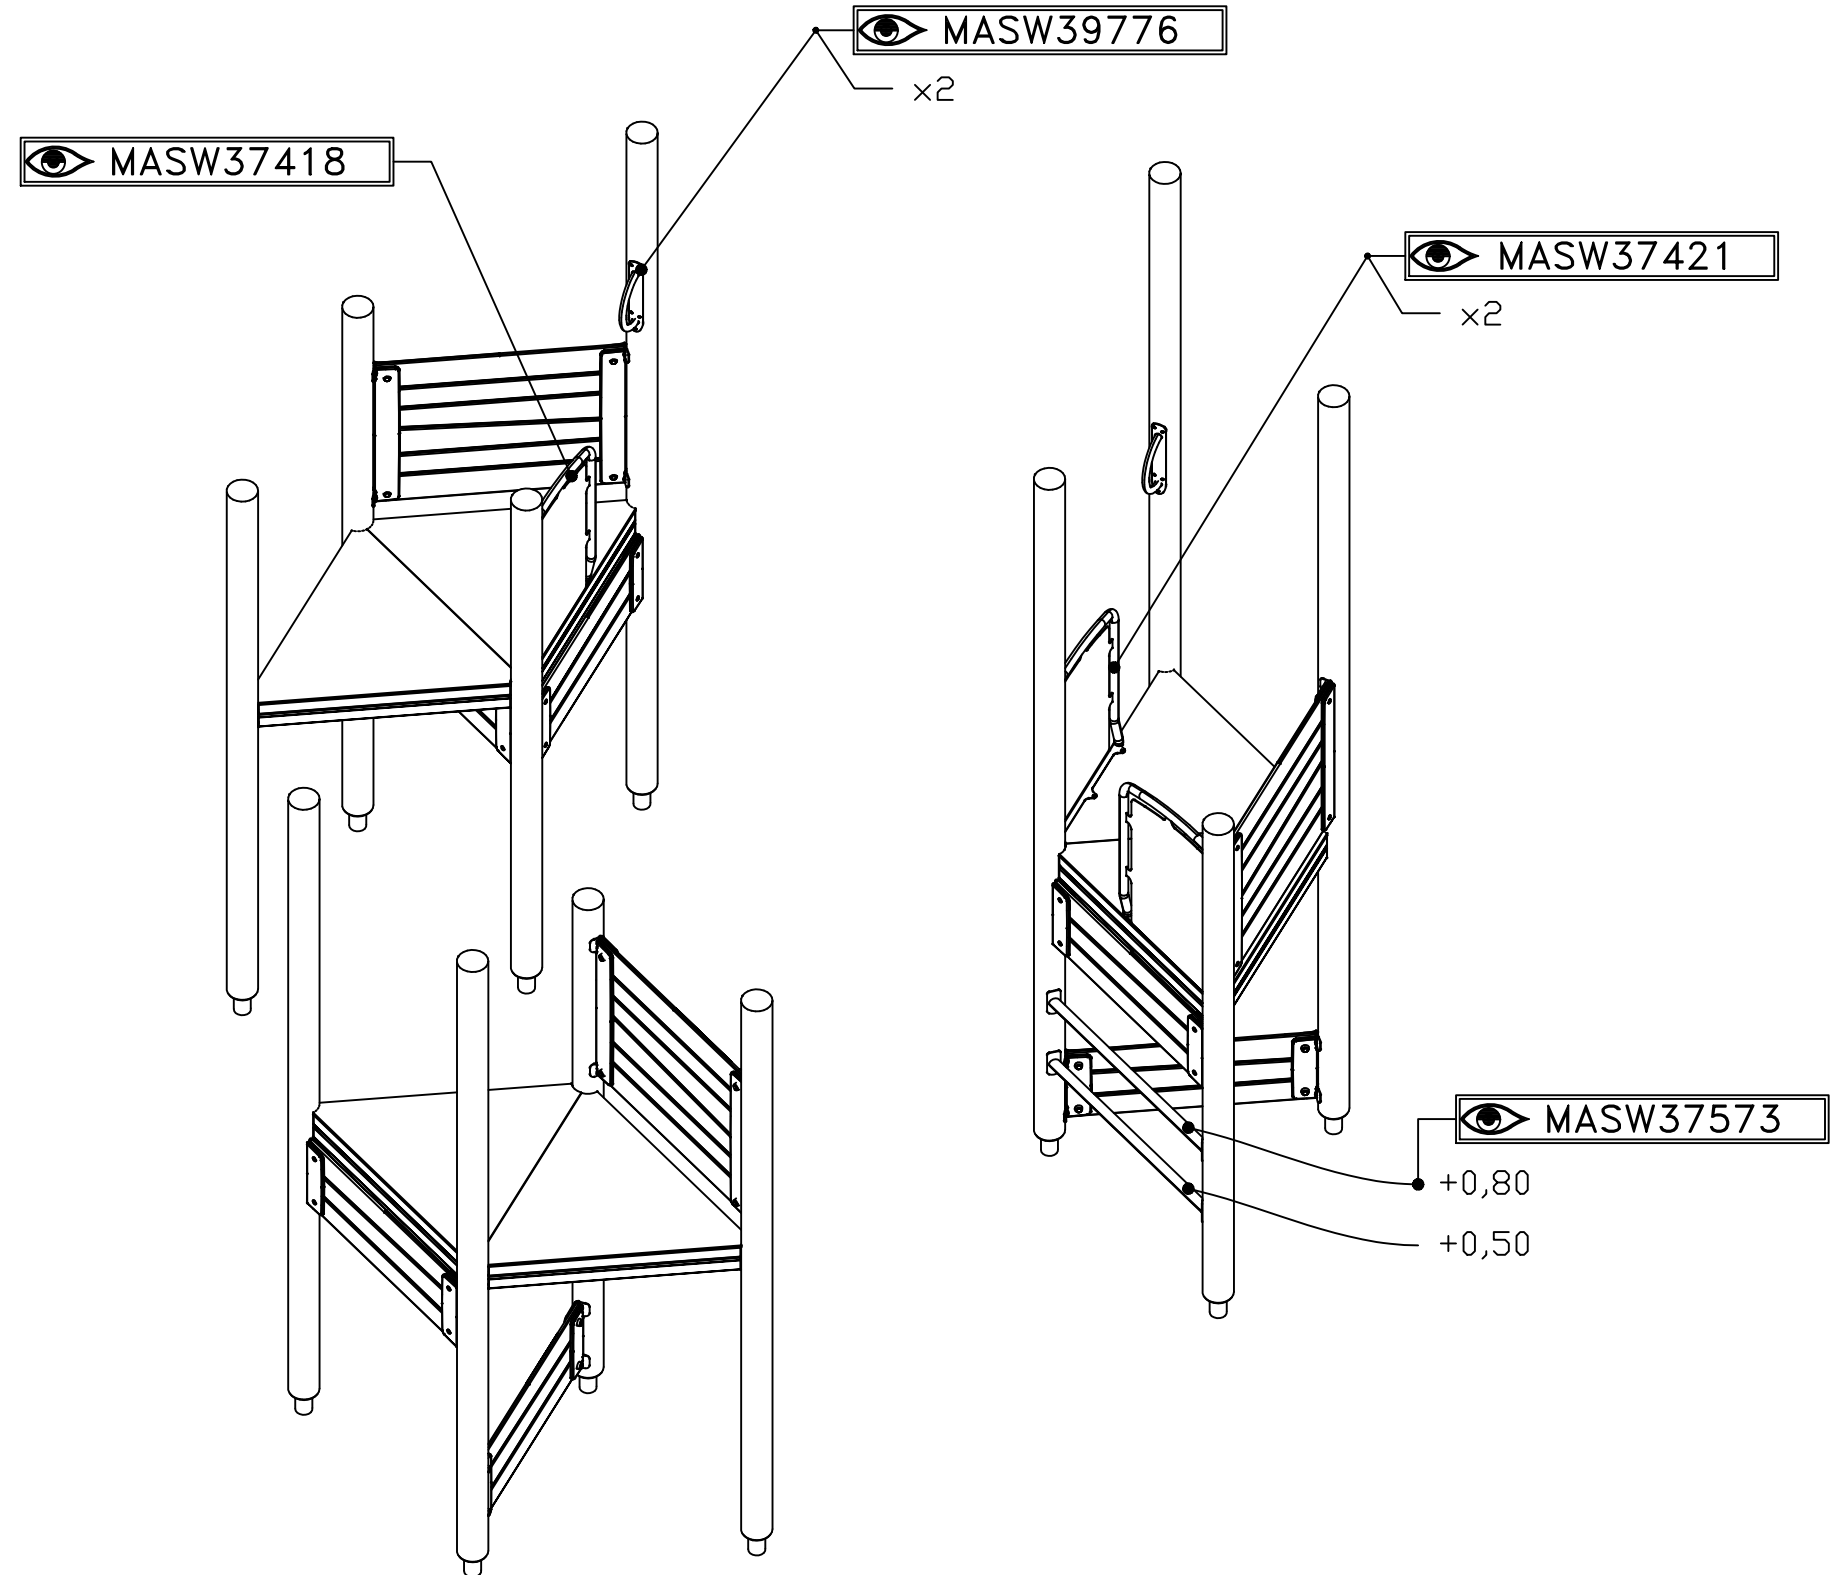

STEP 3

[m]

HAGS	ANEBY, SWEDEN +46(0)380-47300 www.hags.com
UniPlay Jilax MASW65010 5/8	
JW	JW 2022-12-06 2