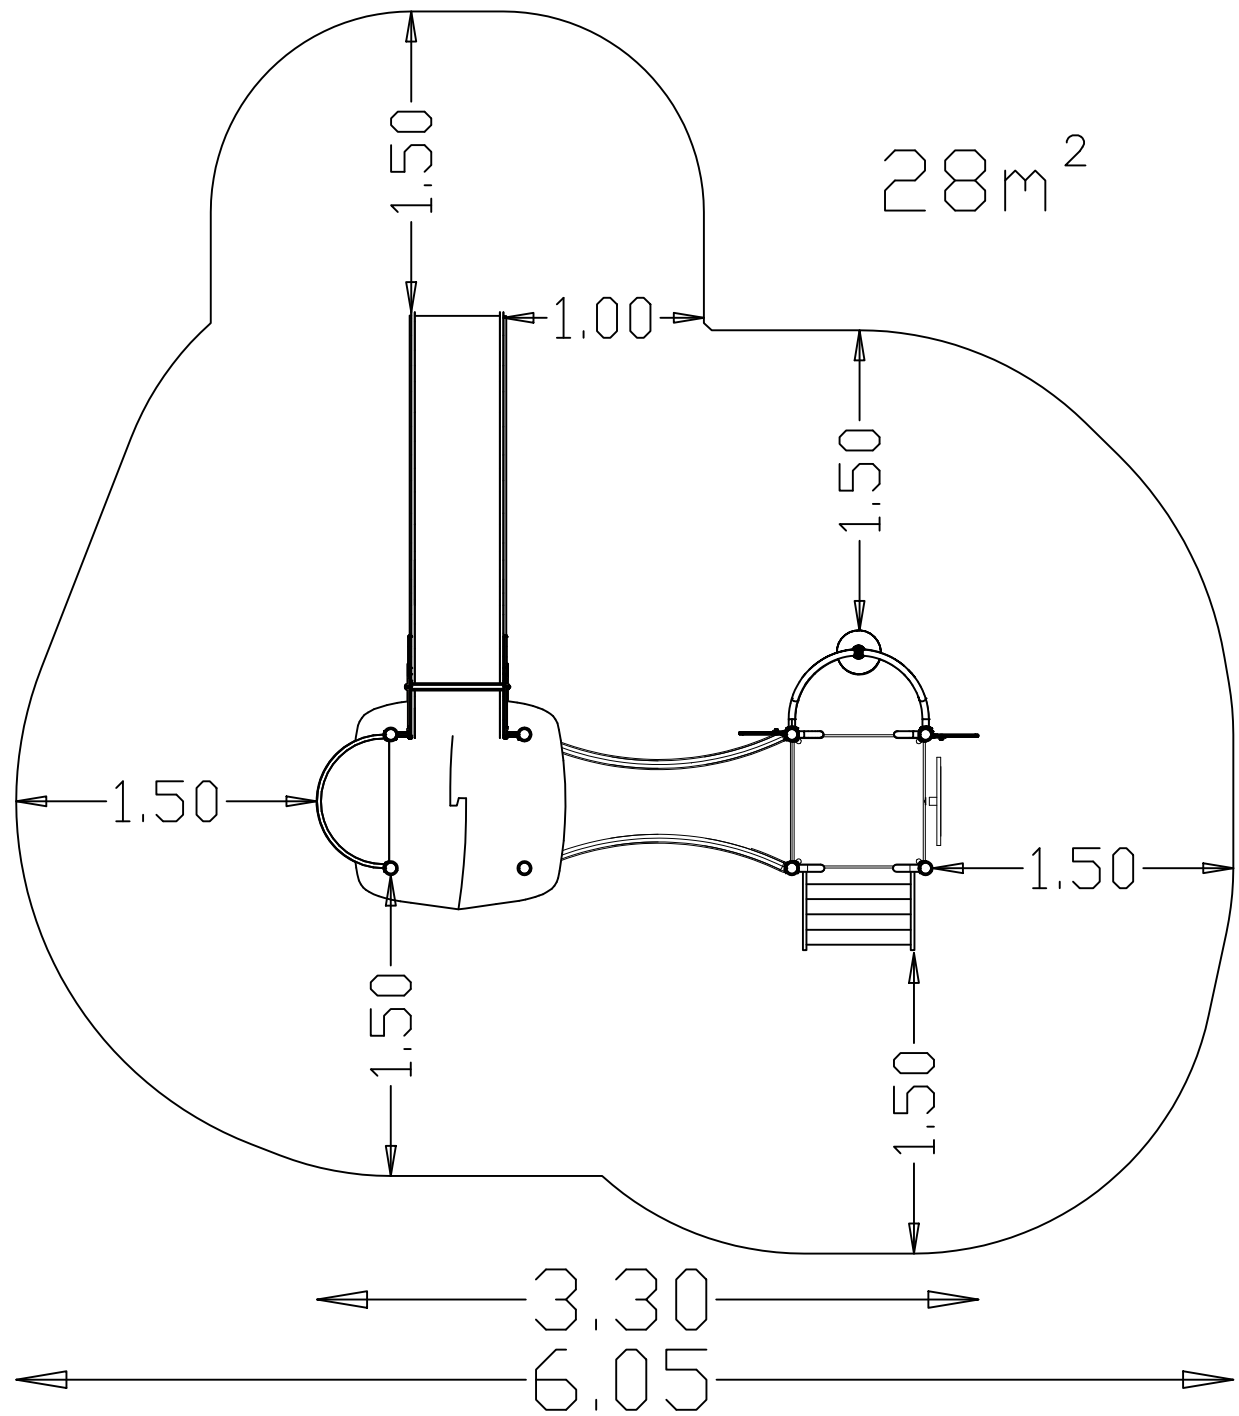

HAGS ANEBY, SWEDEN
+46(0)380-47300
www.hags.com

UniMini Salbek
805794
1/5

JW JW 2022-03-10 5

18h

Varje vecka
Every week
Jede woche
Chaque semaine

Varje säsong
Every season
Jedes Jahr
Chaque saison

Step by Step UNIMINI

1. ...
2. ...
3. ...
4. ...
5. ...
6. ...

1,30m

≥EN 1176
≥CPSC