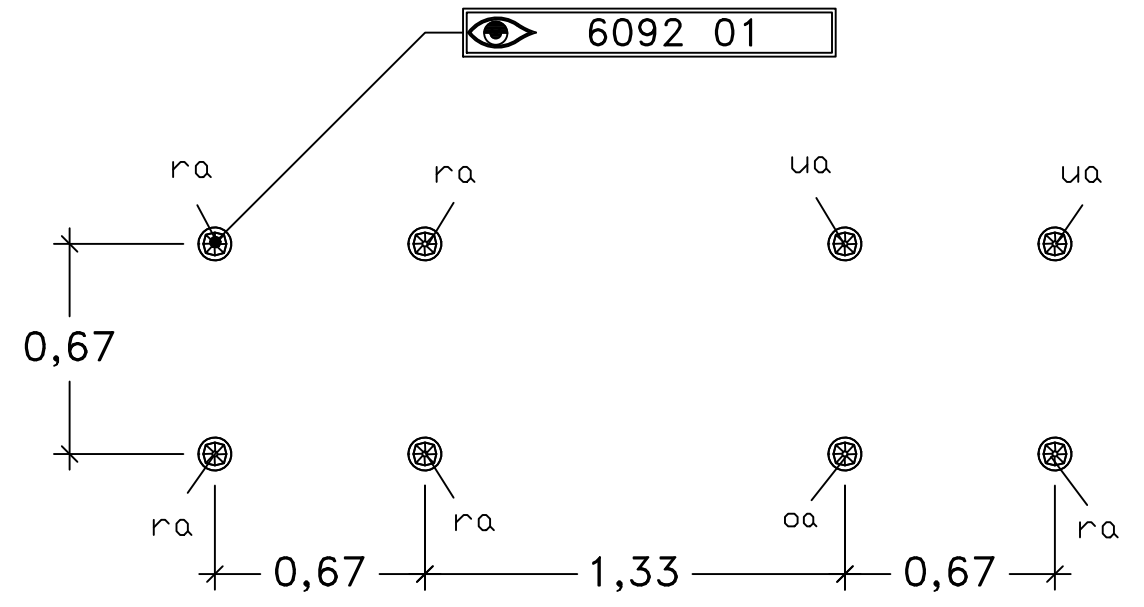

HAGS ANEBY, SWEDEN
+46(0)380-47300
www.hags.com

UniMini Salbek
805794
1/5

JW JW 2022-03-10 5

18h

Varje vecka
Every week
Jede woche
Chaque semaine

Varje säsong
Every season
Jedes Jahr
Chaque saison

Step by Step UNIMINI

1. ...
2. ...
3. ...
4. ...
5. ...
6. ...

1,30m

≥EN 1176
≥CPSC