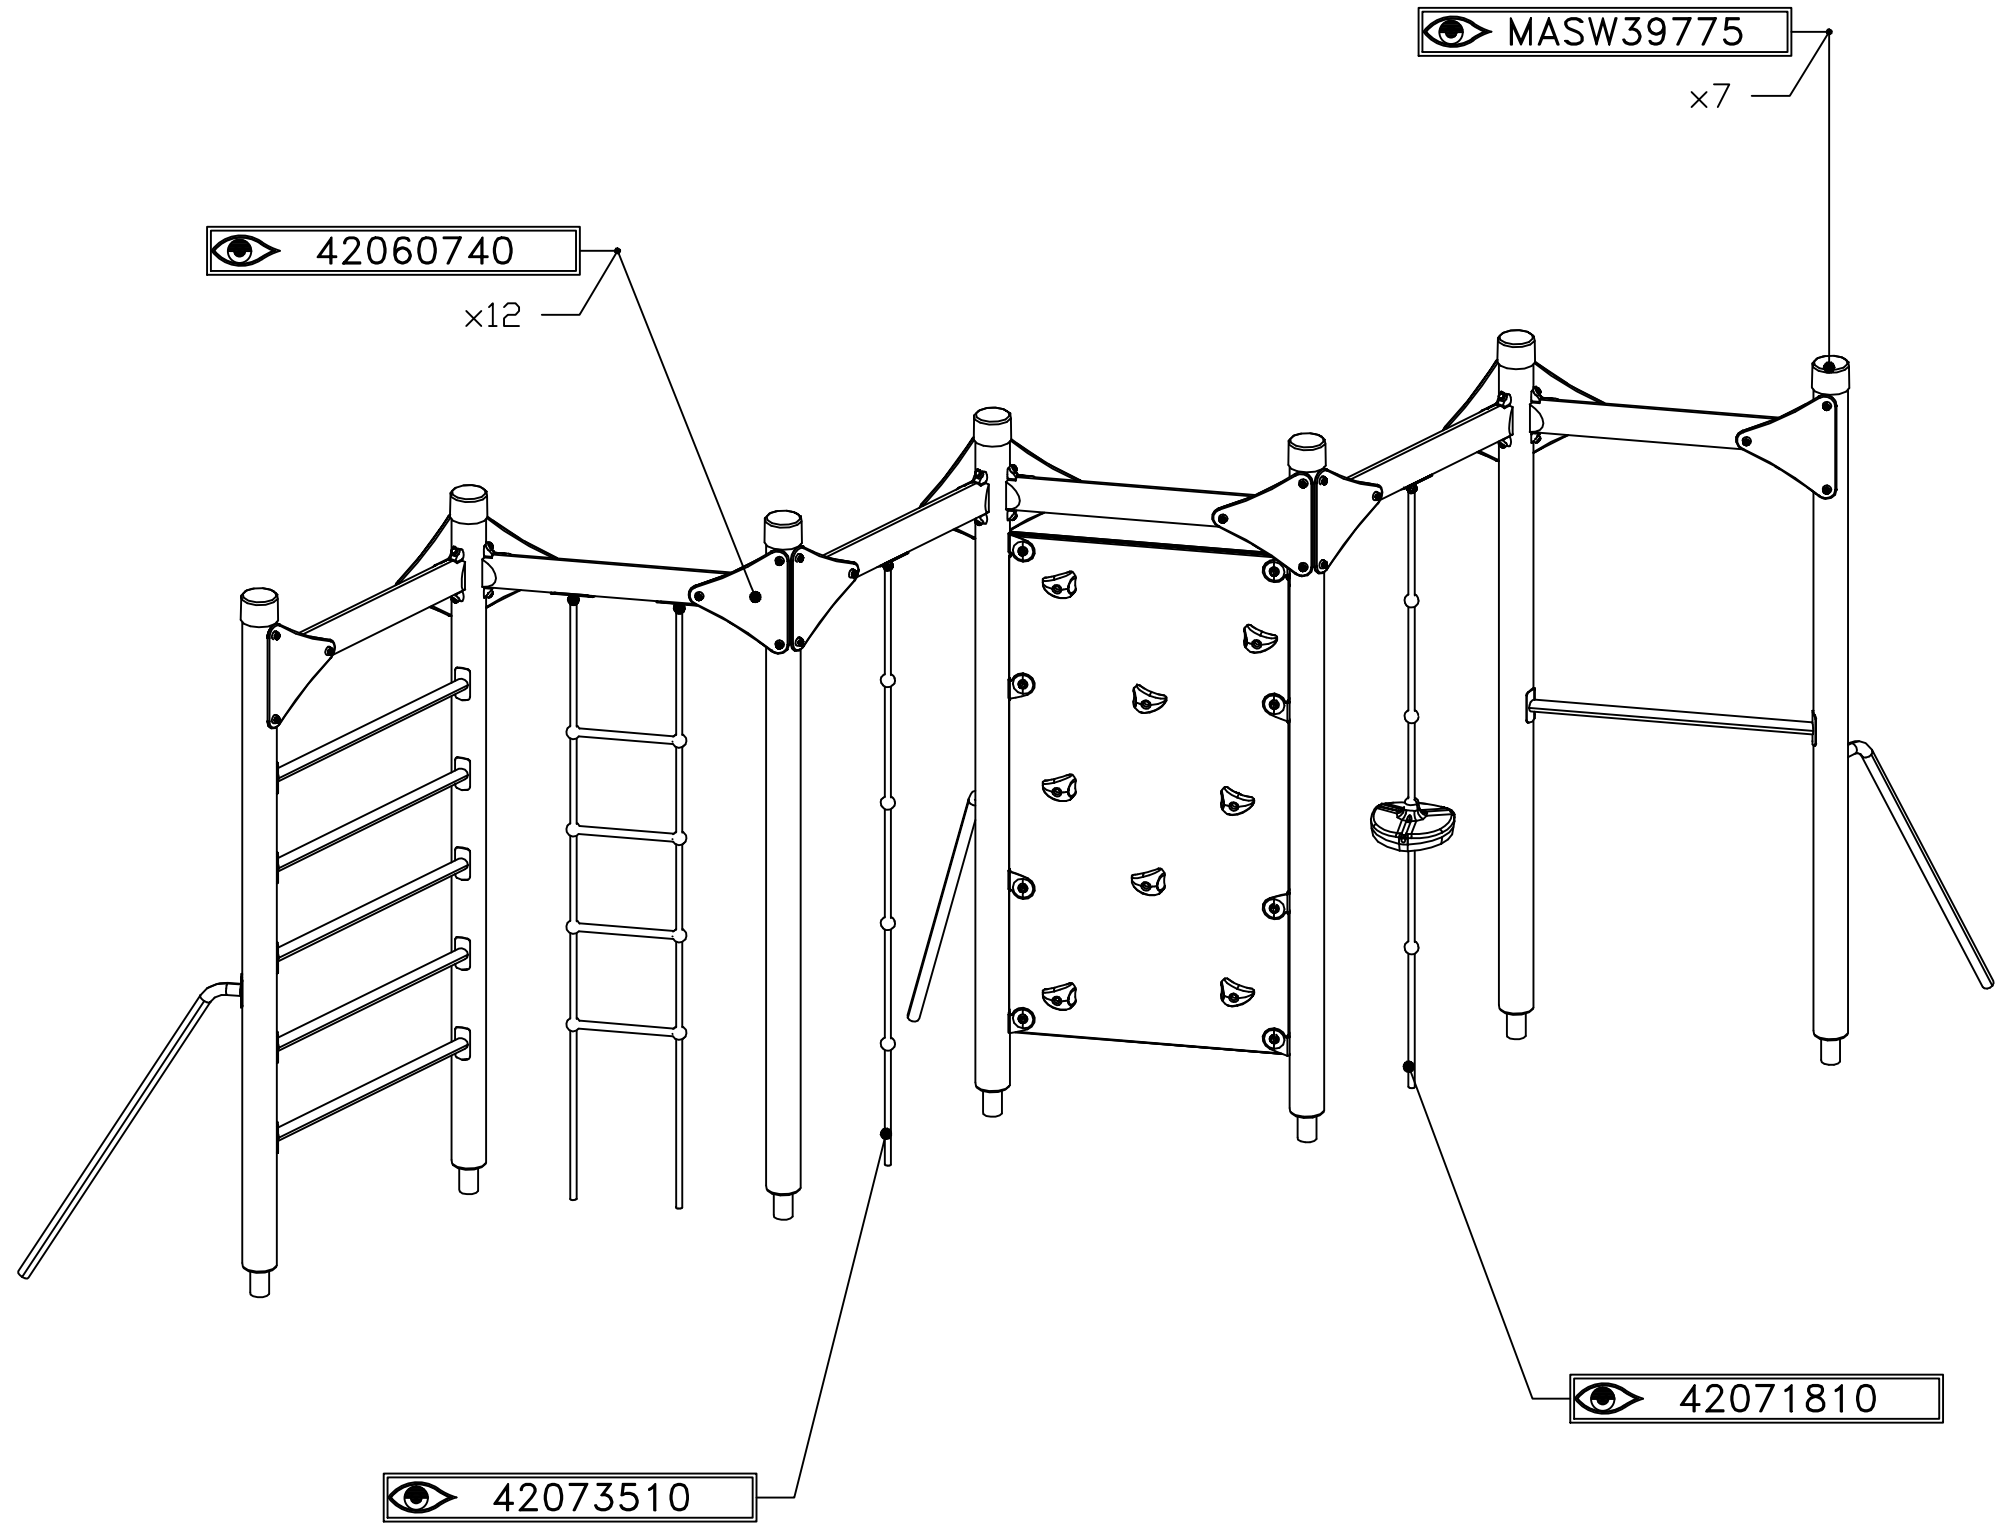

STEP 3

[m]

HAGS ANEBY, SWEDEN
+46(0)380-47300
www.hags.com

UniPlay Raxon
MASW65092
5/5

LN LN 2018-04-17 1