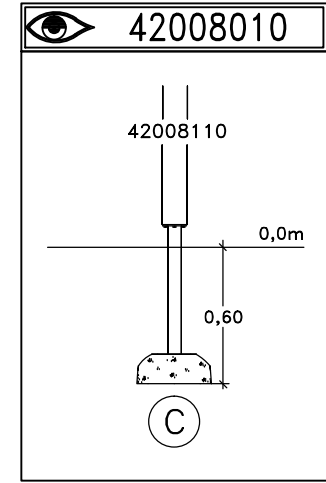

Step by Step UniPlay

UNIPLAY RAXON
MASW65092
SE 1(3)

HAGS ANEBY, SWEDEN
+46(0)380-47300
www.hags.com

UniPlay Raxon
MASW65092
2/5

LN LN 2018-04-17 1

STEP 1

[m]

HAGS	ANEBY, SWEDEN +46(0)380-47300 www.hags.com
UniPlay Raxon MASW65092 3/5	
LN	LN 2018-04-17 1