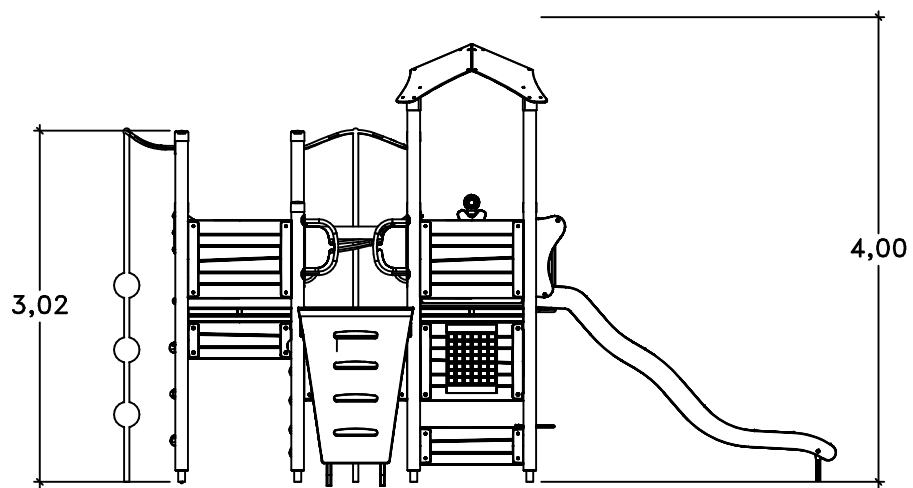

UniPlay Onyx

1,0m 5,0m

[m]

56 m²

HAGS ANEBY, SWEDEN
+46(0)380-47300
www.hags.com

UniPlay Onyx
MASW65077
1/10

LN JN 2018-02-14 0

57h