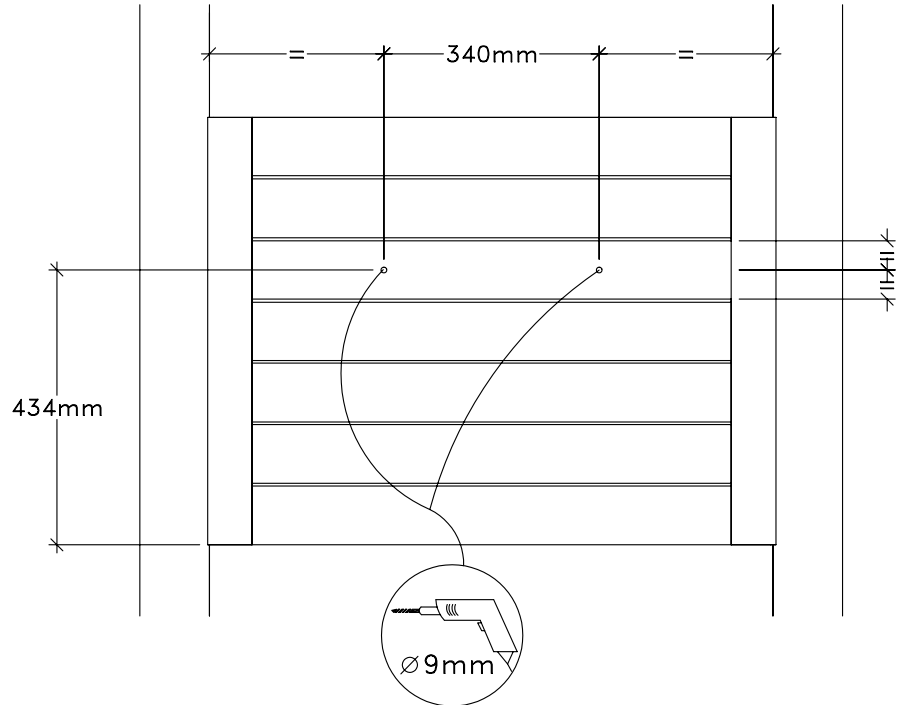

TYPE	HAGS NO
	410930-01

HAGS		ANEBY, SWEDEN +46(0)380-47300 www.hags.com	
Car dashboard			
420 930			
1(1)			
	MN	 TJ	2008-04-17 0