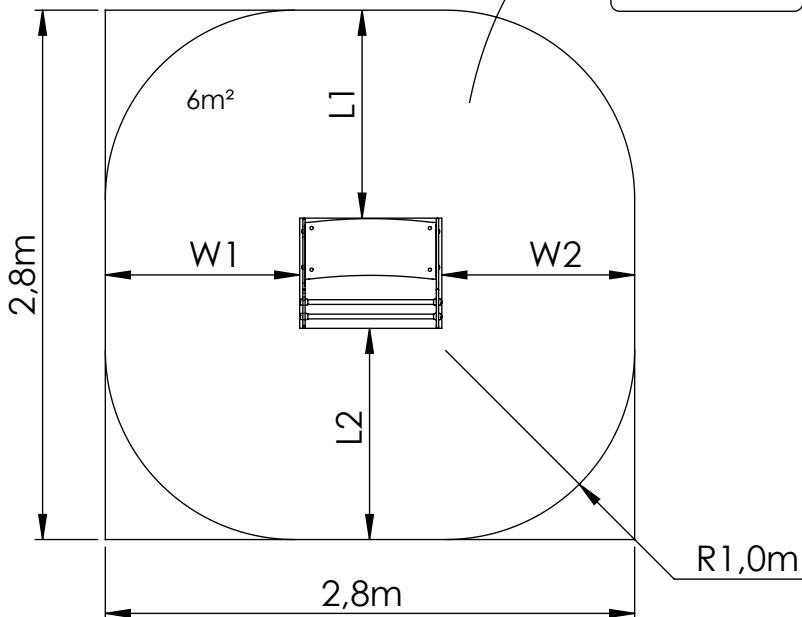

W1=W2
L1=L2

HAGS ANEBY, SWEDEN
+46(0)380-47300
www.hags.com

Rocking equipment 2-pl
MASW38846
1 (4)

TeK JOT 2016-03-29 3