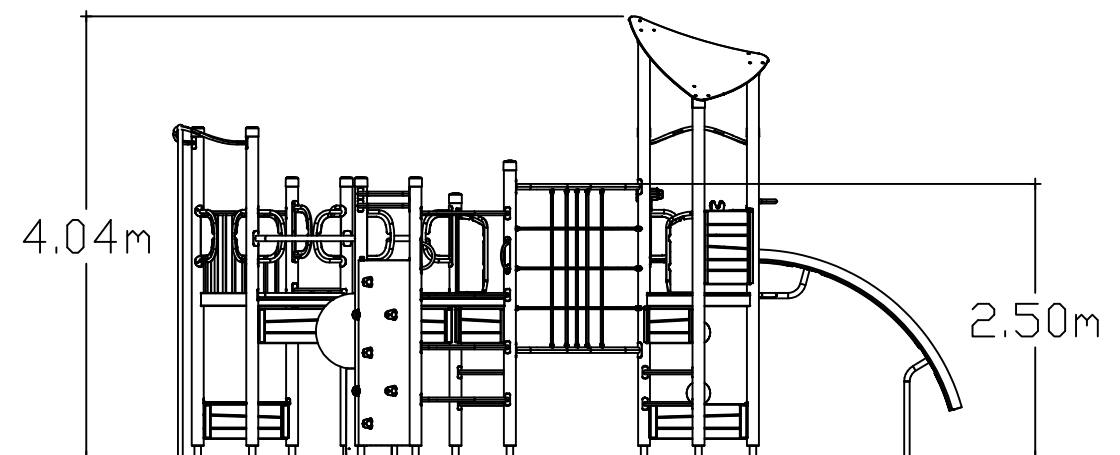

Step by Step UniPlay

1
2
3
4

SE 1(3)

FH 2.50m

≥EN 1176
≥CPSC

HAGS ANEBY, SWEDEN
 +46(0)380-47300
 www.hags.com

UniPlay Ebriente
 MASW65229
 2/6

JW JW 2022-12-06 2