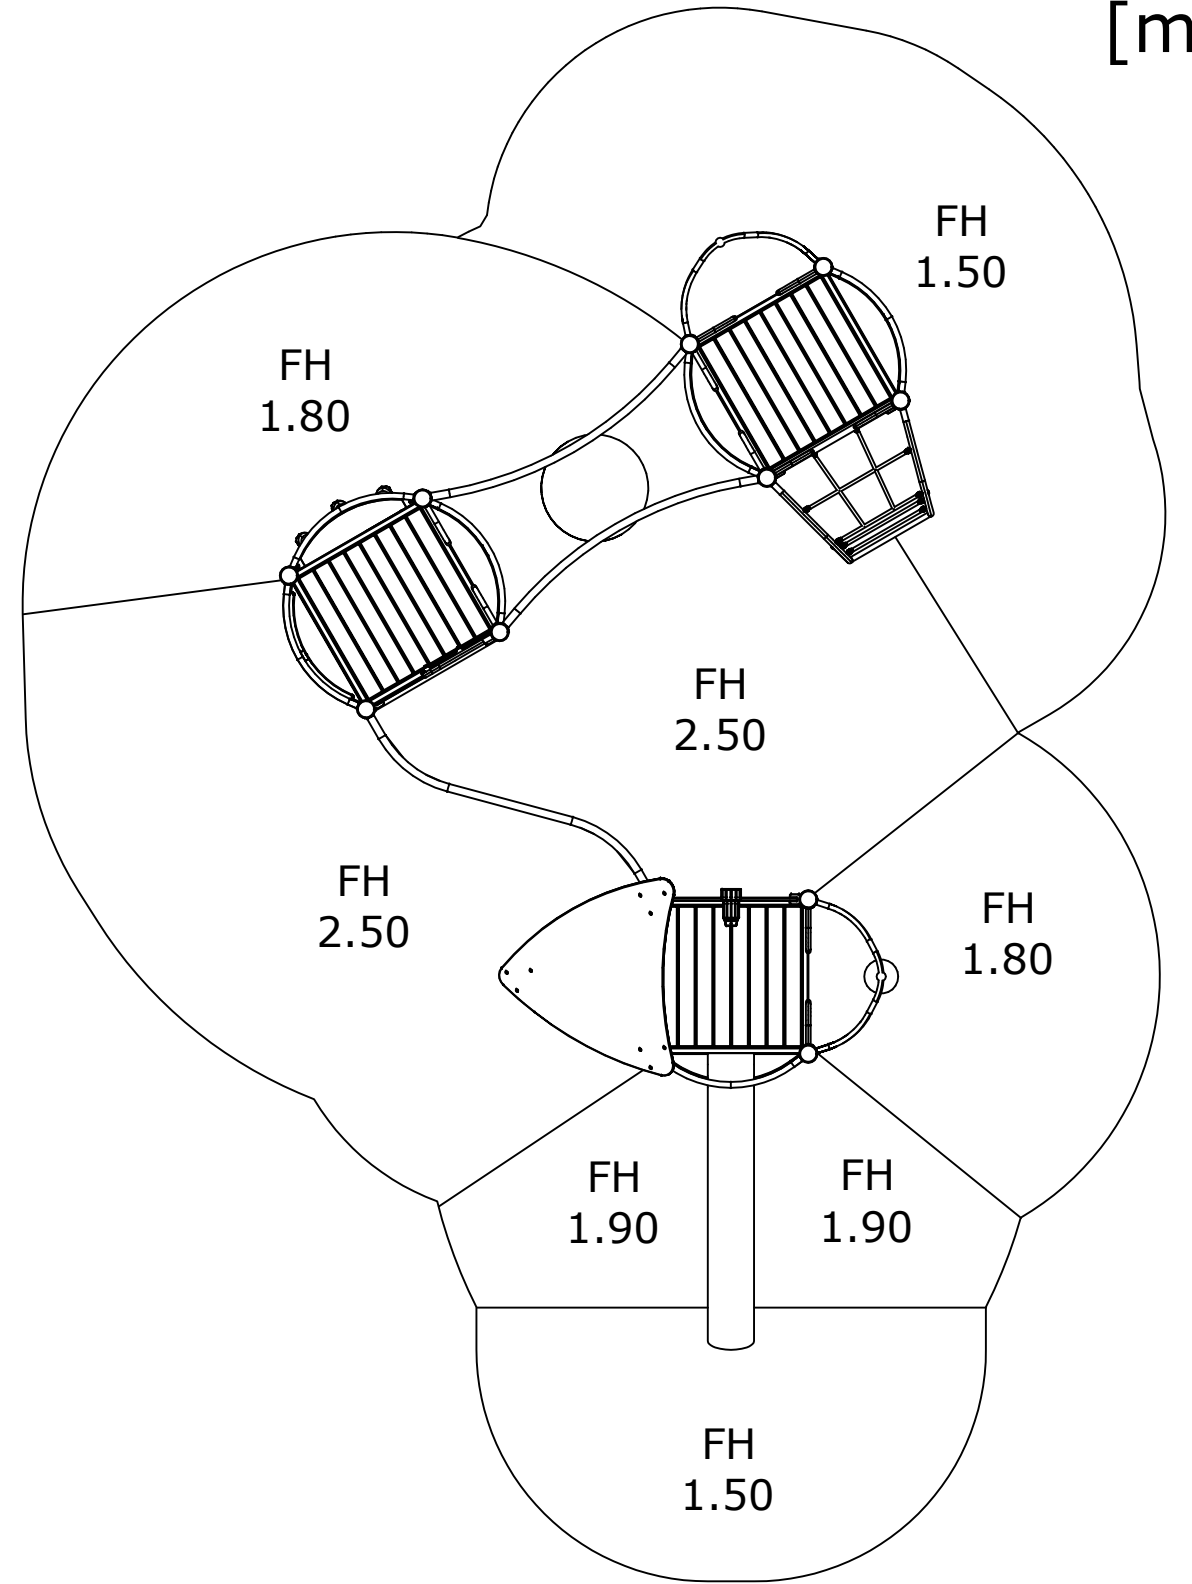

[m]

HAGS ANEBY, SWEDEN
+46(0)380-47300
www.hags.com

UniPlay Ebriente
MASW65229
1/6

JW JW 2022-12-06 2

43h

Varje vecka
Every week
Jede woche
Chaque semaine

Varje säsong
Every season
Jedes Jahr
Chaque saison

Step by Step UniPlay

1
2
3
4

SE 1(3)

FH 2.50m

≥EN 1176
≥CPSC