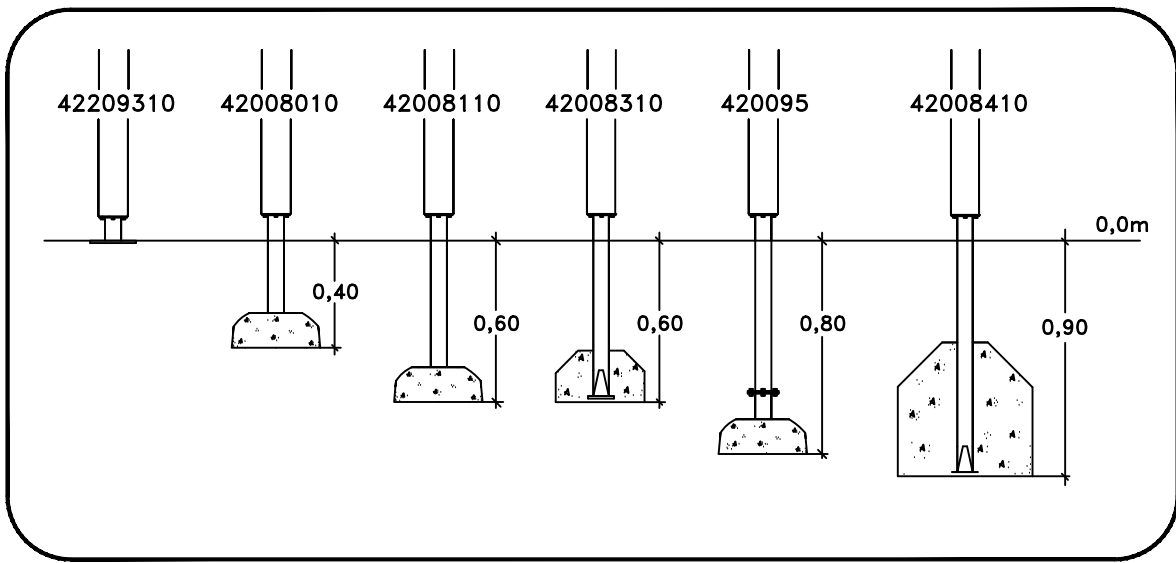

Step by Step UniPlay

1
2
3
4

SE 1(3)

FH 2.50m

≥EN 1176
≥CPSC

HAGS ANEBY, SWEDEN
 +46(0)380-47300
 www.hags.com

UniPlay Ebriente
 MASW65229
 2/6

JW JW 2022-12-06 2