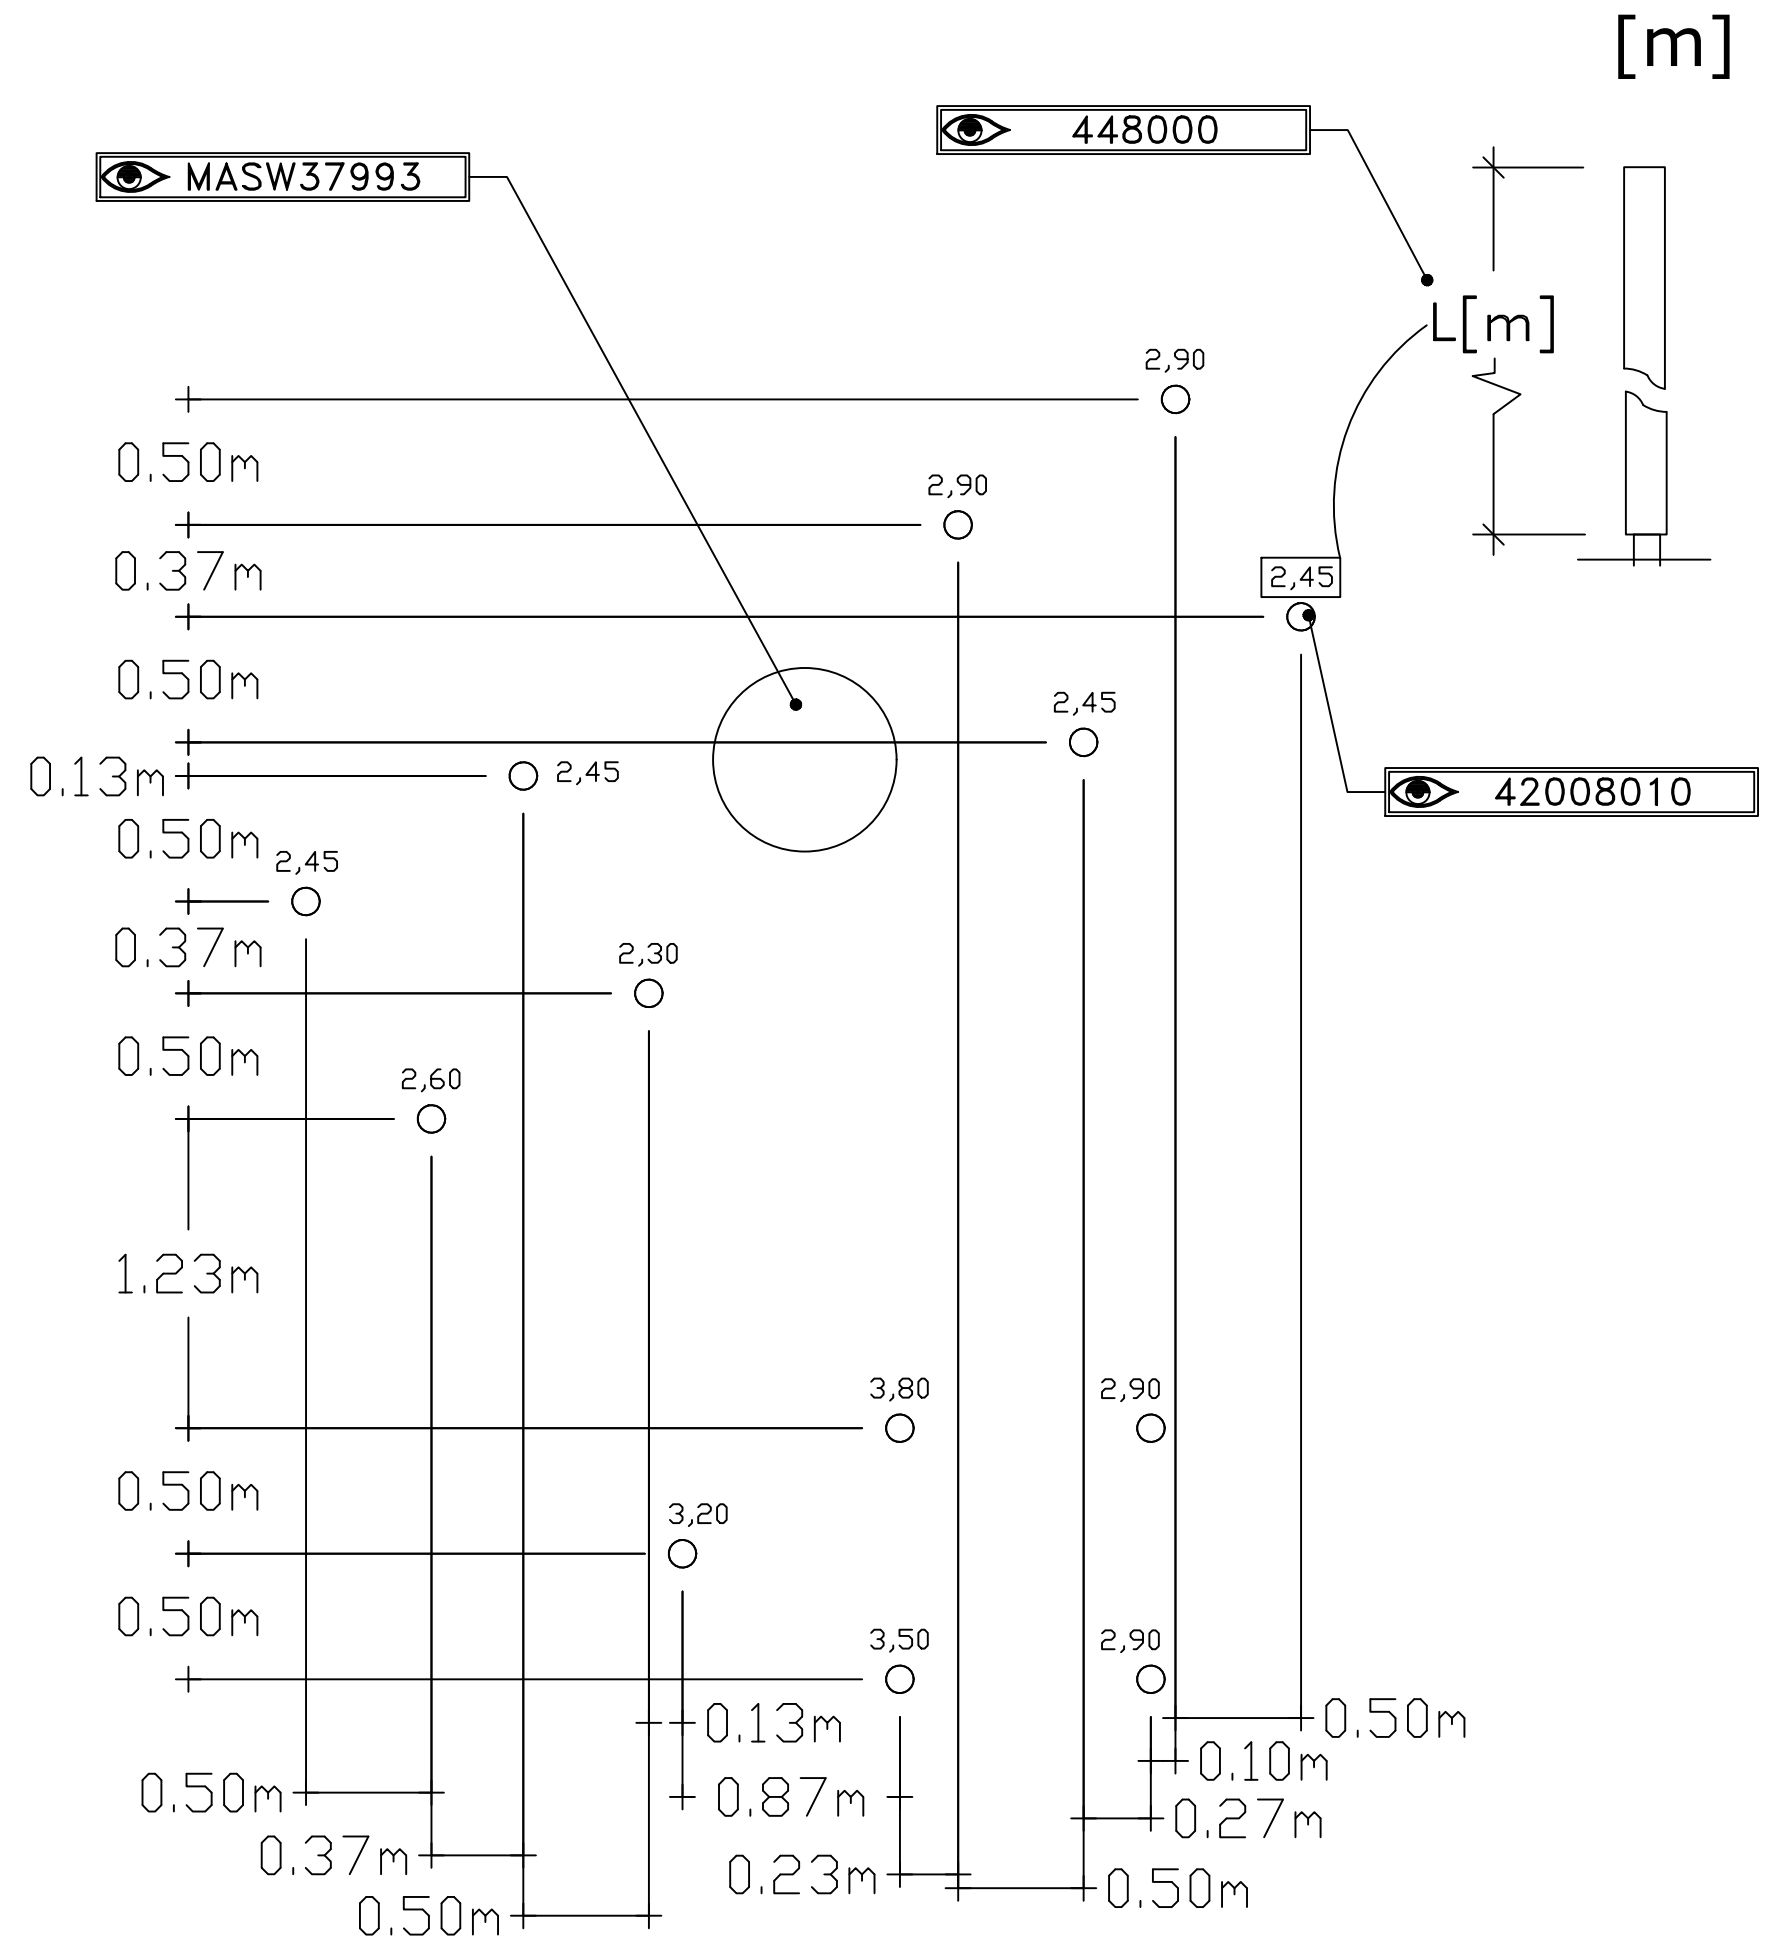

Step by Step UniPlay

1
2
3
4

SE 1(3)

FH 2.50m

≥EN 1176
≥CPSC

HAGS ANEBY, SWEDEN
 +46(0)380-47300
 www.hags.com

UniPlay Ebriente
 MASW65229
 2/6

JW JW 2022-12-06 2