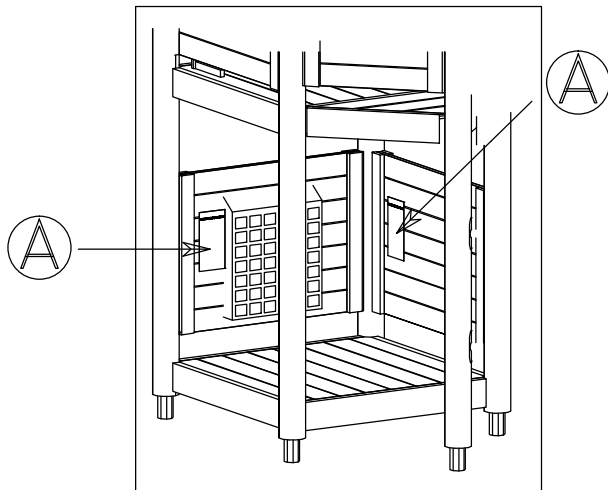

TYPE	HAGS NO.
 0,44x0,51m	410960
	260325

HAGS ANEBY, SWEDEN
+46(0)380-47300
www.hags.com

Noughts and Crosses
420 960
1(1)

 TJ  MN 2008-05-09 0