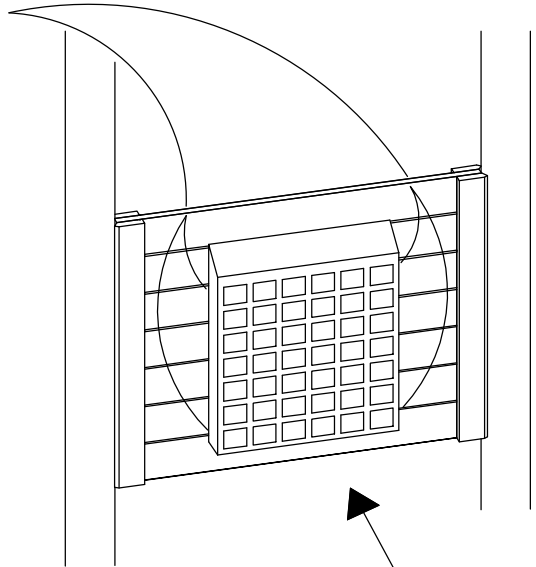

TYPE	HAGS NO.
 0,44x0,51m	410960
	260325

HAGS ANEBY, SWEDEN
+46(0)380-47300
www.hags.com

Noughts and Crosses
420 960
1(1)

 TJ  MN 2008-05-09 0