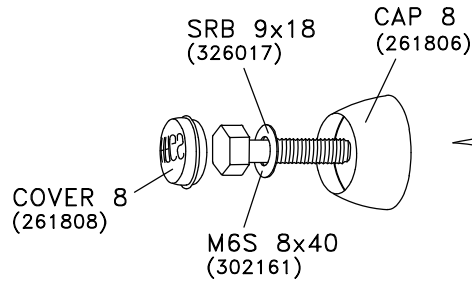

TYPE	HAGS NO.
 0,44x0,51m	410960
	260325

HAGS ANEBY, SWEDEN
+46(0)380-47300
www.hags.com

Noughts and Crosses
420 960
1(1)

 TJ  MN 2008-05-09 0