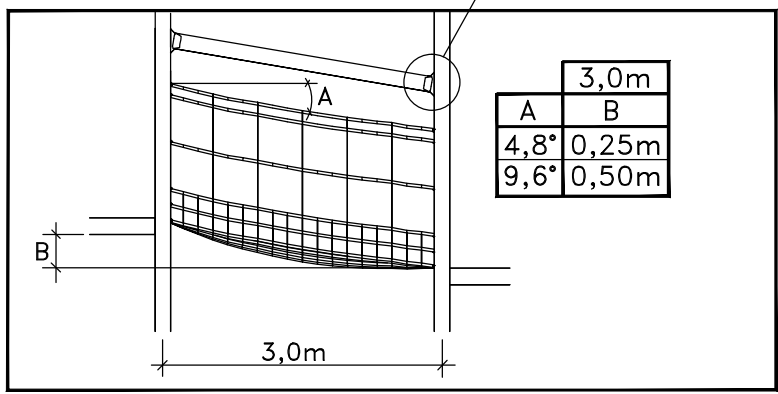

HAGS ANEBY, SWEDEN
+46(0)380-47300
www.hags.com

Net Tunnel Wood Post
420 716 03
2(2)

TJ ToB 2017-09-28 2