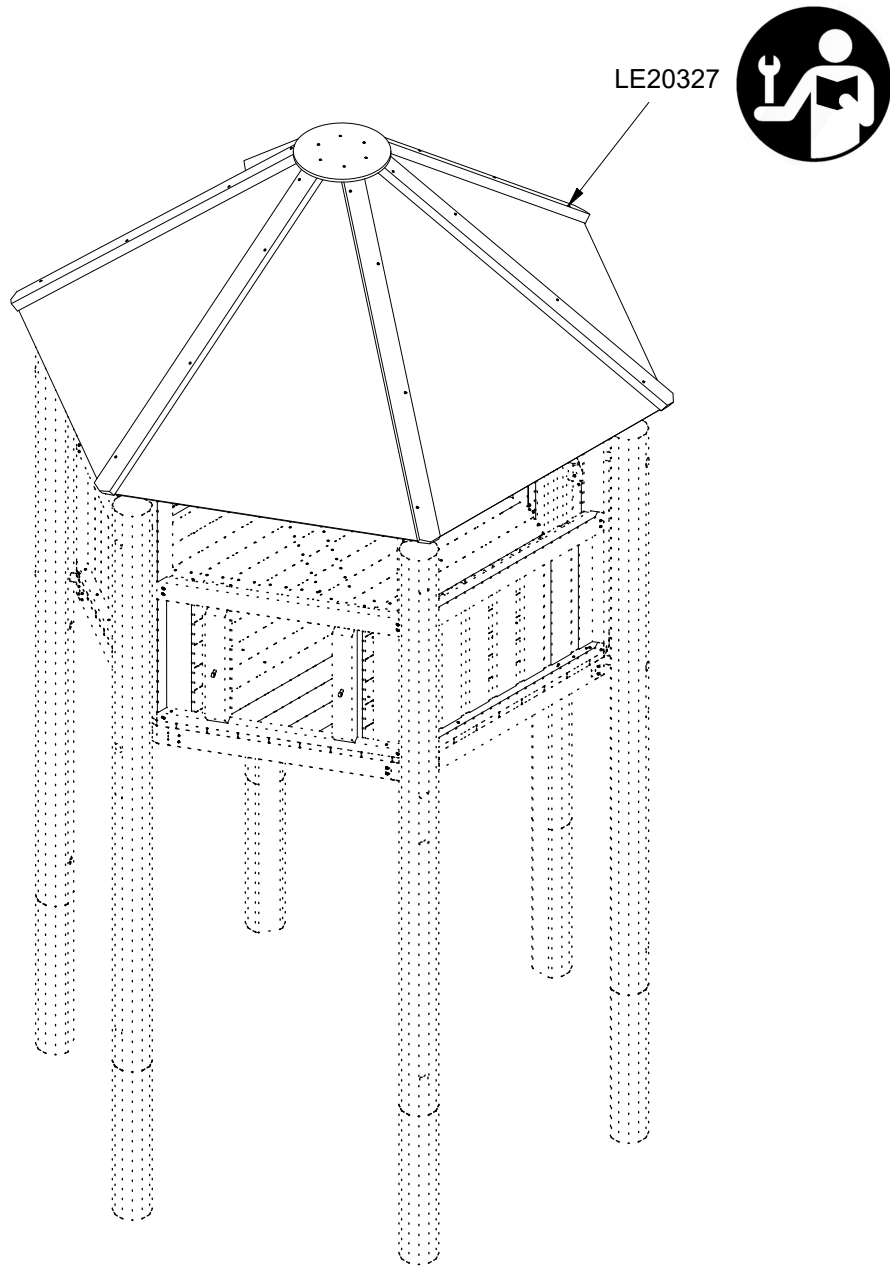

Parts List

QTY	PART NO	DESCRIP.
1	LE20327	Roof