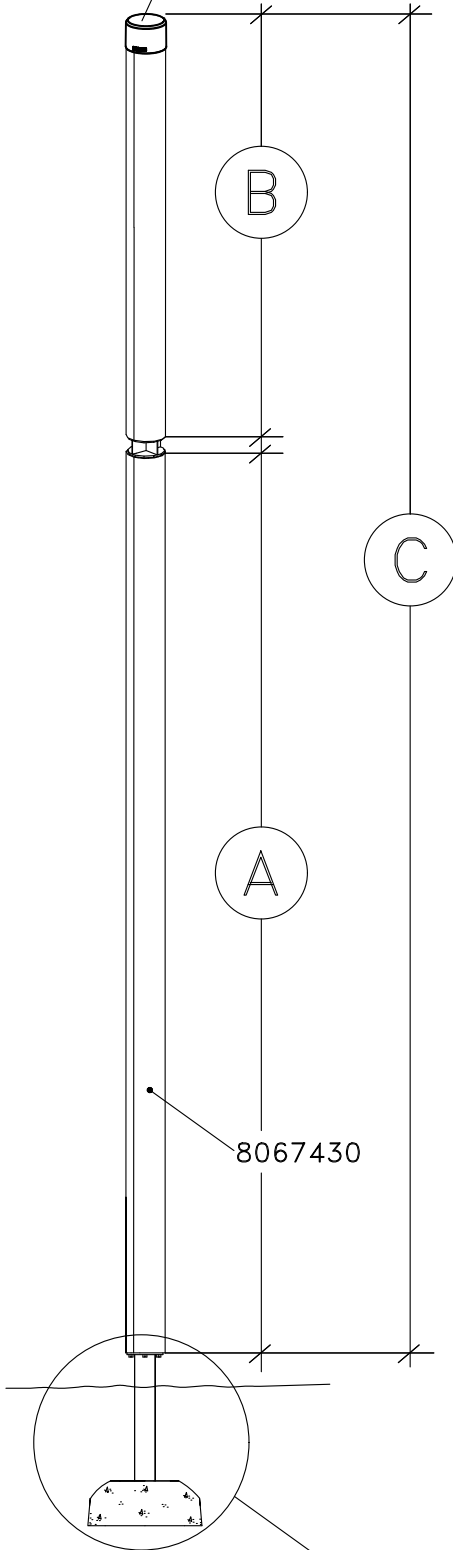

STANDARD

HAGS.NO	(A)
8067430	
	3,85m

TYPE - STANDARD	(B)	HAGS.NO
	0,80m	8045027
	1,10m	8067219
	1,40m	8067220
	1,70m	8067221
	2,00m	8048333
	2,30m	8045073
	2,45m	8048336
	2,60m	8047839
	2,90m	8047843
	3,20m	8045130
	3,50m	8047846
	3,80m	8047849
	4,10m	8048314
	4,40m	8048422
	4,70m	8048314
	5,0m	8048422

(C)	-
(C)	-
(C)	5,30m
(C)	5,60m
(C)	5,90m
(C)	6,20m
(C)	6,35m
(C)	6,50m
(C)	6,80m
(C)	7,10m
(C)	7,40m
(C)	7,70m
(C)	8,00m
(C)	8,30m
(C)	8,60m
(C)	8,90m

 MASW39775

 42008010

HAGS ANEBY, SWEDEN
+46(0)380-47300
www.hags.com

Post Joint - Wooden Post
448 039 03
1(3)

 TJ  ToB - 4

NO STANDARD

HAGS.NO D

8045141

3,95m

HAGS.NO	TYPE - NO STANDARD	E
8045027		0,80m
8045030		0,97m
8045034		1,13m
8045036		1,30m
8045038		1,46m
8045040		1,63m
8045042		1,80m
8045068		1,97m
8045071		2,13m
8045073		2,30m
8045077		2,46m
8045085		2,63m
8045122		2,80m
8045124		2,97m
8045128		3,13m
8010166		3,30m
8045132		3,46m
8045135		3,63m
8047849		3,80m
8045145		3,97m
8045148		4,13m
8045150		4,30m
8045153		4,46m
8045158		4,63m

F
4,80m
4,98m
5,13m
5,30m
5,46m
5,63m
5,80m
5,97m
6,13m
6,30m
6,46m
6,63m
6,80m
6,97m
7,13m
7,30m
7,46m
7,63m
7,80m
7,97m
8,08m
8,30m
8,41m
8,58m

HAGS ANEBY, SWEDEN
+46(0)380-47300
www.hags.com

Post Joint - Wooden Post
448 039 03
2(3)