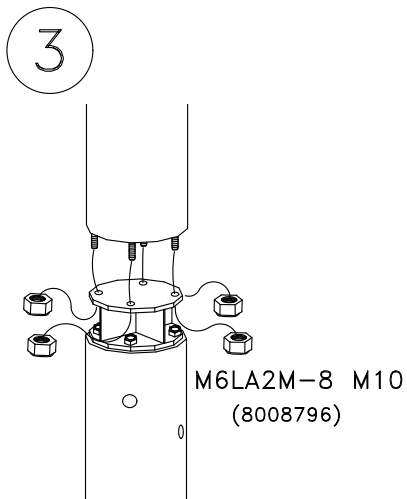

HAGS		ANEBY, SWEDEN +46(0)380-47300 www.hags.com	
Post Joint - Wooden Post			
448 039 03			
3(3)			
	TJ		ToB | 2017-12-07 | 4