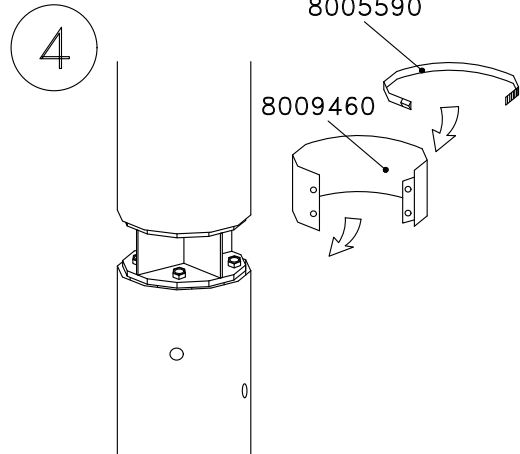

HAGS		ANEBY, SWEDEN +46(0)380-47300 www.hags.com	
Post Joint - Wooden Post			
448 039 03			
3(3)			
	TJ		ToB | 2017-12-07 | 4