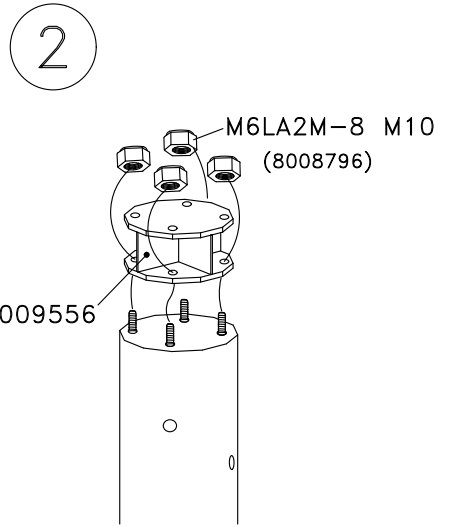

HAGS		ANEBY, SWEDEN +46(0)380-47300 www.hags.com	
Post Joint - Wooden Post			
448 039 03			
3(3)			
	TJ		ToB | 2017-12-07 | 4