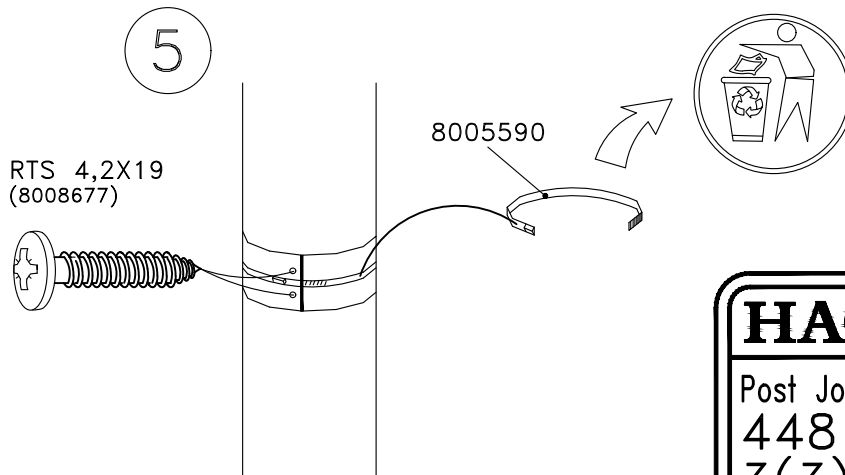

HAGS		ANEBY, SWEDEN +46(0)380-47300 www.hags.com	
Post Joint - Wooden Post			
448 039 03			
3(3)			
	TJ		ToB | 2017-12-07 | 4