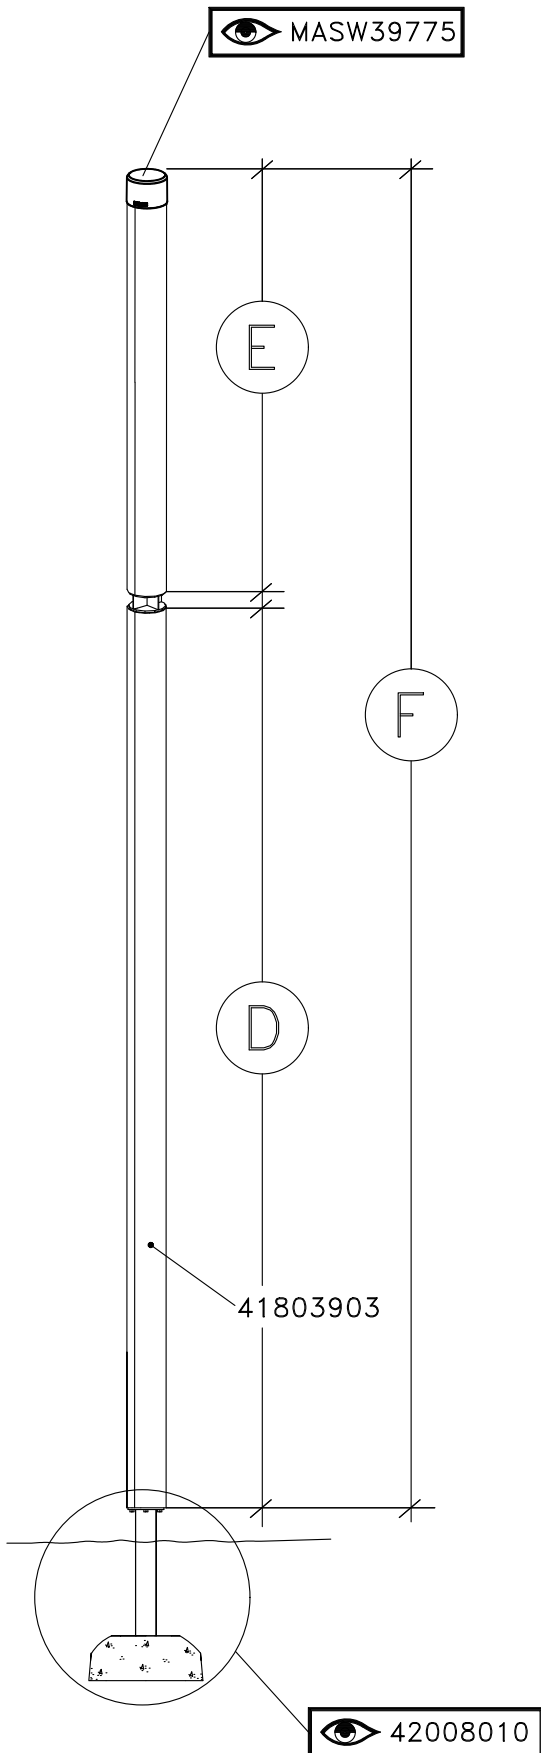

STANDARD

HAGS.NO	(A)
8067430	
	3,85m

TYPE - STANDARD	(B)	HAGS.NO
	0,80m	8045027
	1,10m	8067219
	1,40m	8067220
	1,70m	8067221
	2,00m	8048333
	2,30m	8045073
	2,45m	8048336
	2,60m	8047839
	2,90m	8047843
	3,20m	8045130
	3,50m	8047846
	3,80m	8047849
	4,10m	8048314
	4,40m	8048422
	4,70m	8048314
	5,0m	8048422

(C)	-
(C)	-
(C)	5,30m
(C)	5,60m
(C)	5,90m
(C)	6,20m
(C)	6,35m
(C)	6,50m
(C)	6,80m
(C)	7,10m
(C)	7,40m
(C)	7,70m
(C)	8,00m
(C)	8,30m
(C)	8,60m
(C)	8,90m

 MASW39775

 42008010

HAGS ANEBY, SWEDEN
+46(0)380-47300
www.hags.com

Post Joint - Wooden Post
448 039 03
1(3)

 TJ  ToB - 4

NO STANDARD

HAGS.NO D

8045141

3,95m

HAGS.NO	TYPE - NO STANDARD	E
8045027		0,80m
8045030		0,97m
8045034		1,13m
8045036		1,30m
8045038		1,46m
8045040		1,63m
8045042		1,80m
8045068		1,97m
8045071		2,13m
8045073		2,30m
8045077		2,46m
8045085		2,63m
8045122		2,80m
8045124		2,97m
8045128		3,13m
8010166		3,30m
8045132		3,46m
8045135		3,63m
8047849		3,80m
8045145		3,97m
8045148		4,13m
8045150		4,30m
8045153		4,46m
8045158		4,63m

F
4,80m
4,98m
5,13m
5,30m
5,46m
5,63m
5,80m
5,97m
6,13m
6,30m
6,46m
6,63m
6,80m
6,97m
7,13m
7,30m
7,46m
7,63m
7,80m
7,97m
8,08m
8,30m
8,41m
8,58m

HAGS ANEBY, SWEDEN
+46(0)380-47300
www.hags.com

Post Joint - Wooden Post
448 039 03
2(3)