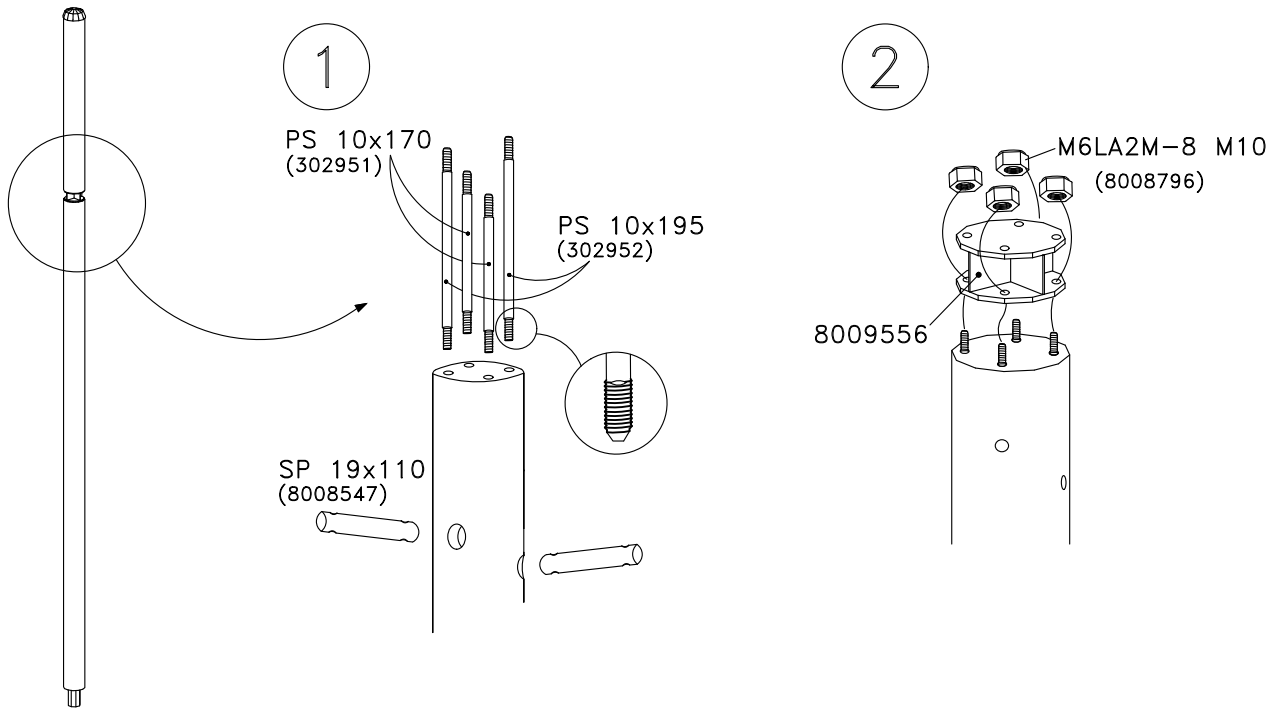

HAGS		ANEBY, SWEDEN +46(0)380-47300 www.hags.com	
Post Joint - Wooden Post			
448 039 03			
3(3)			
	TJ		ToB | 2017-12-07 | 4