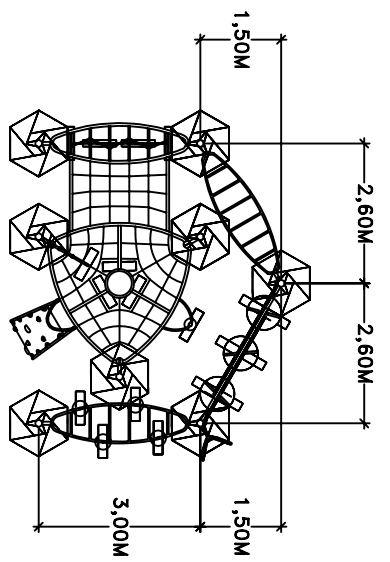

STEP 2

HAGGS
CRYSTAL
1 444 608 8 BM
IV(V)

ANEBY, SWEDEN
+46(0)380-47300
www.haggs.com

Icons: a house icon, a magnifying glass icon, and an eye icon.