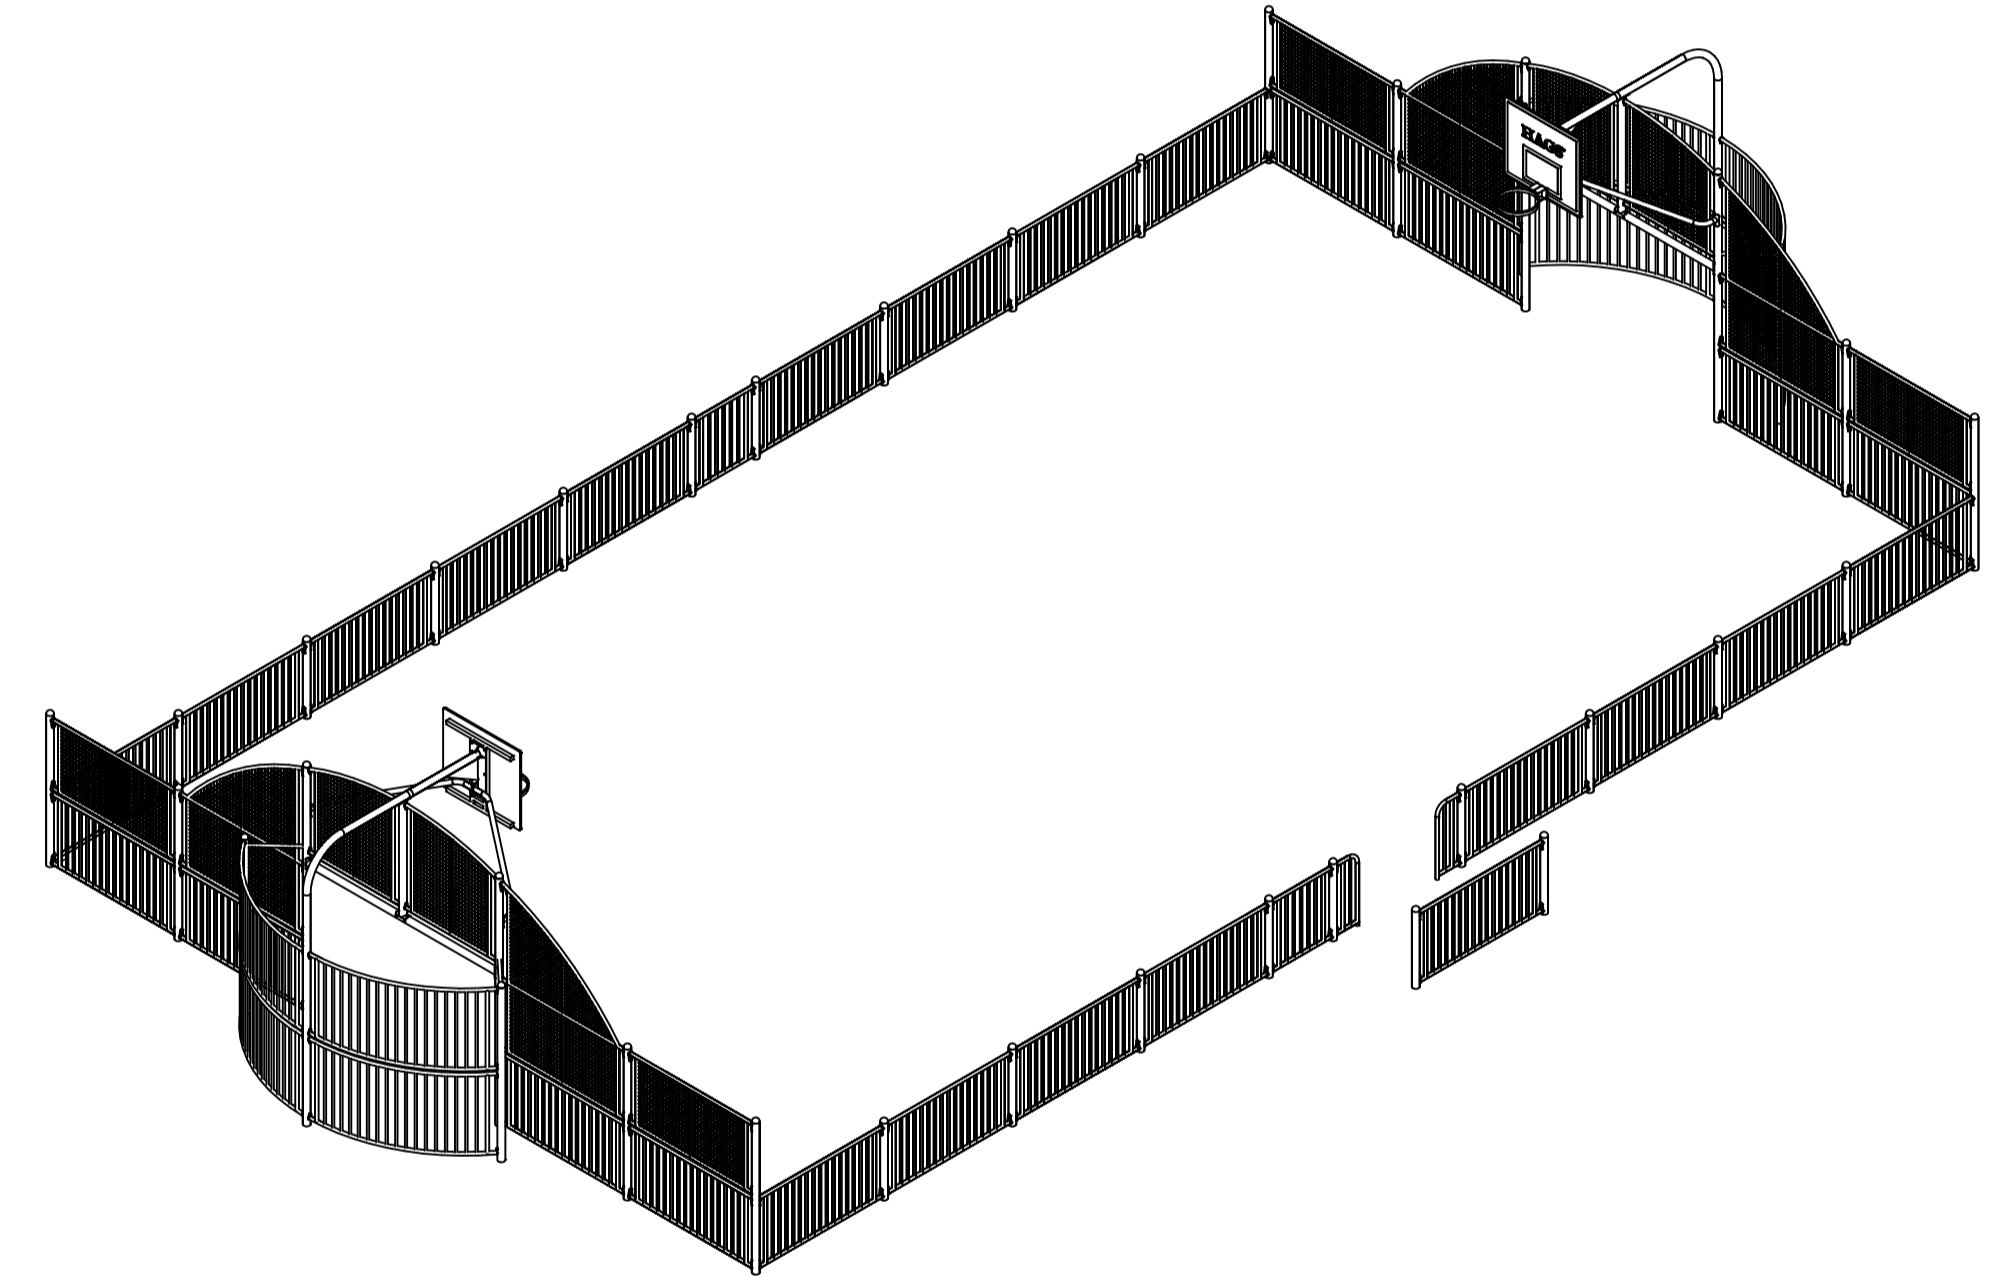

TITLE
SA-KA
ARENA KANSAS

HAGS®

T: +46 380 473 00 E: hags@hags.com W: www.hags.com

DATE: 20/02/2024
DRAWN BY: JW CHECKED BY: CCW

DRAWING NUMBER: MASW107039 REVISION: 0