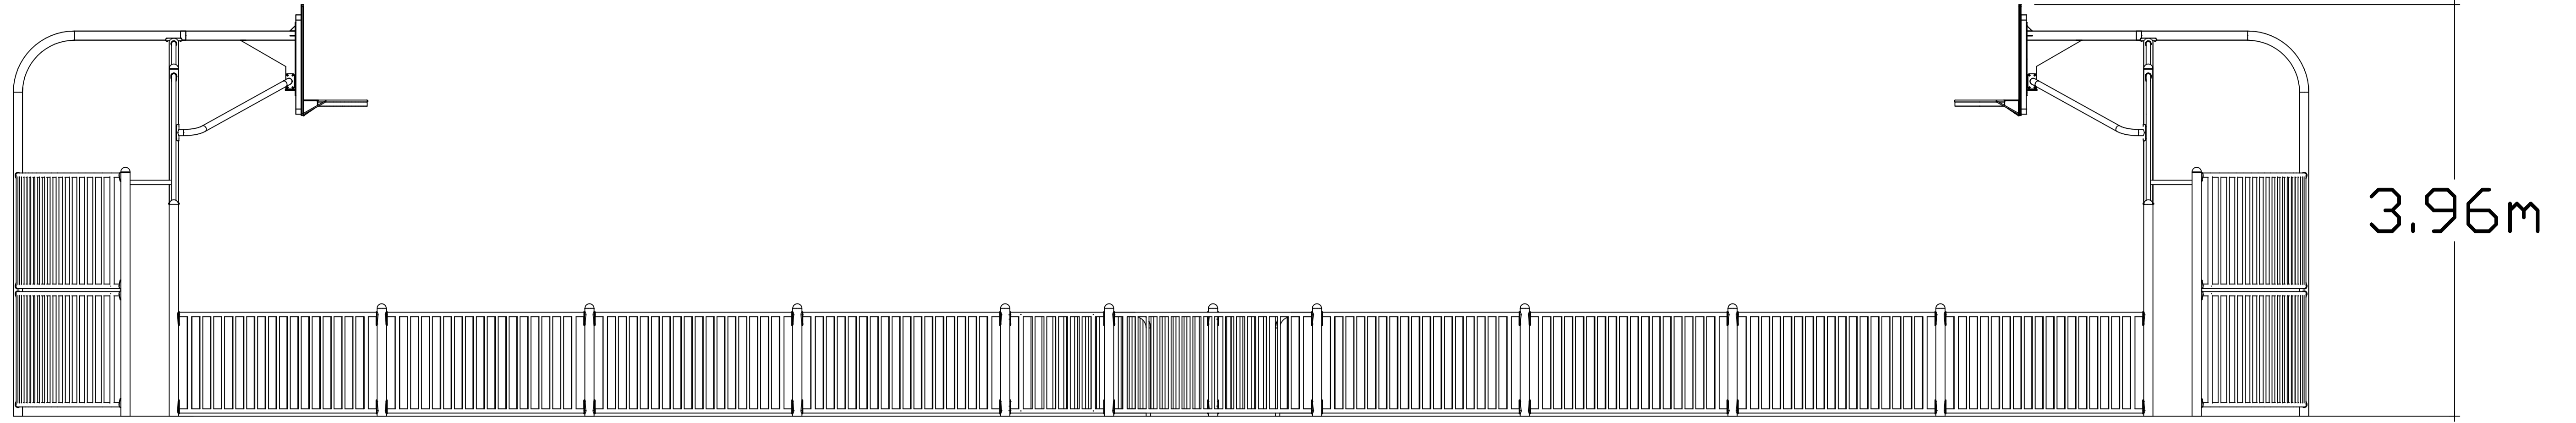

TITLE
SA-KA
ARENA KANSAS

HAGS®

T: +46 380 473 00 E: hags@hags.com W: www.hags.com

DATE: 20/02/2024
DRAWN BY: JW CHECKED BY: CCW

DRAWING NUMBER: MASW107039 REVISION: 0

© HAGS 2024 SHEET 4 OF 4