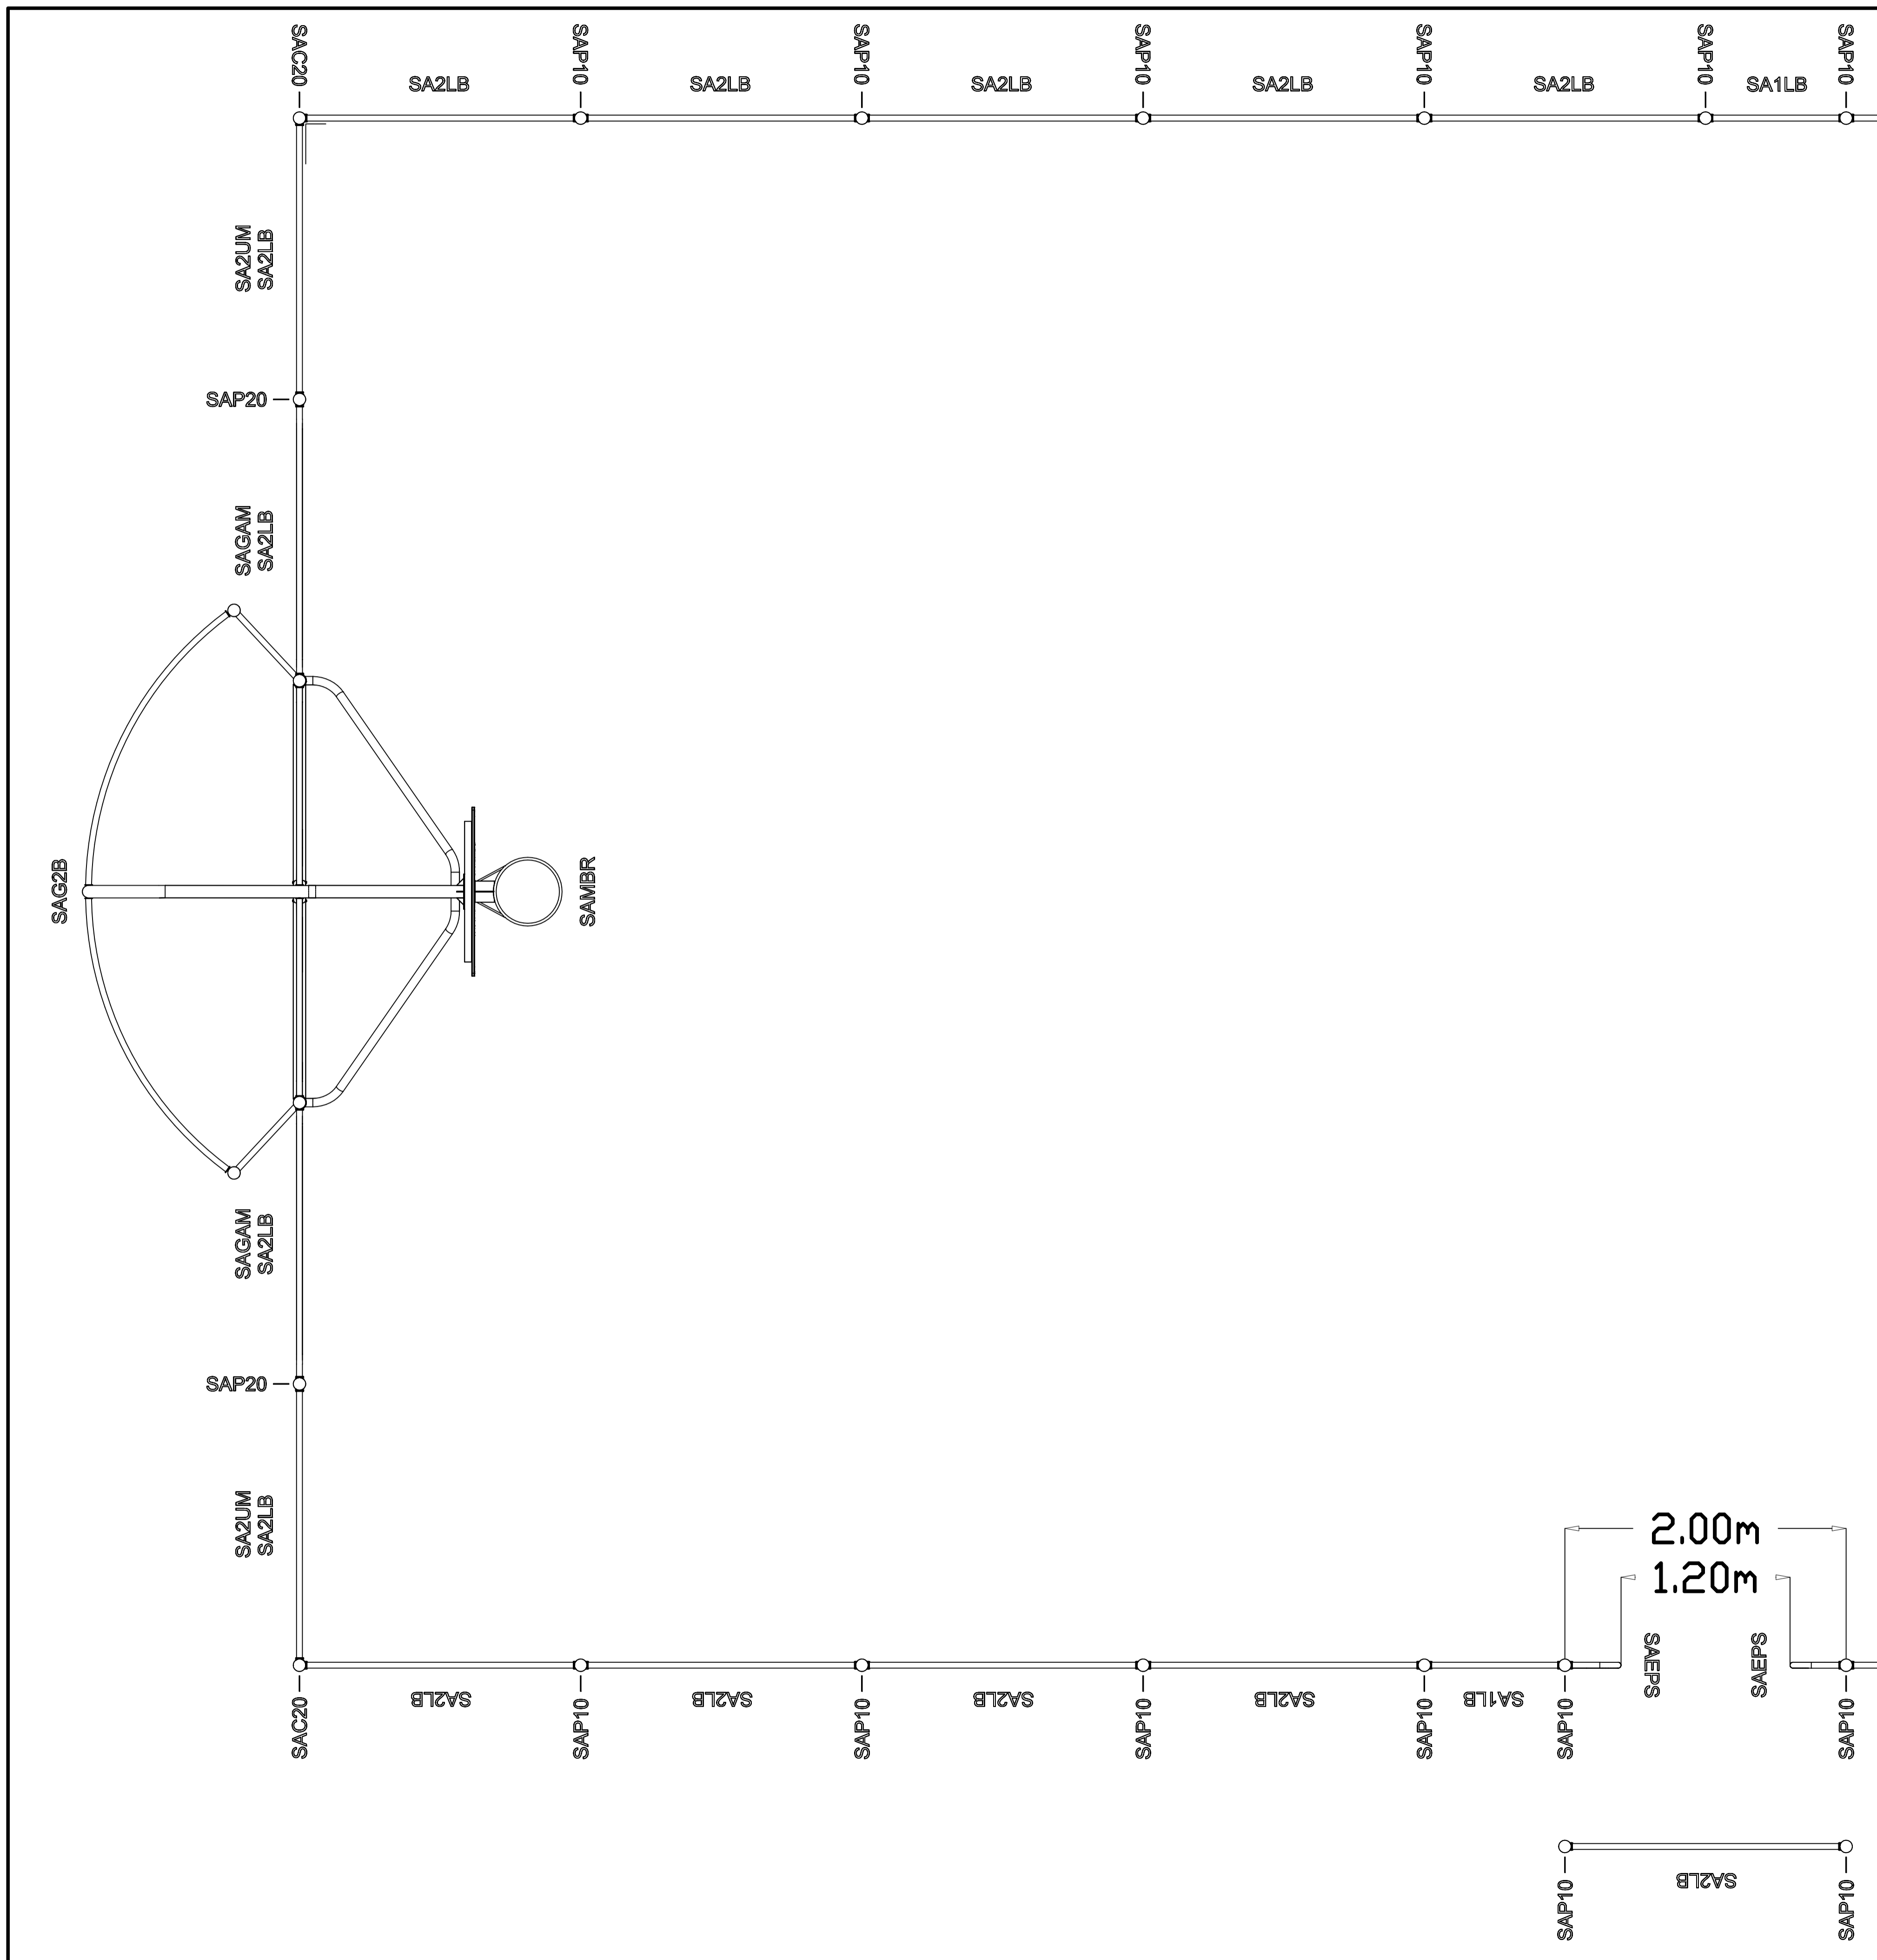

TITLE
SA-KA
ARENA KANSAS

HAGS®

T: +46 380 473 00 E: hags@hags.com W: www.hags.com

DATE: 20/02/2024
DRAWN BY: JW CHECKED BY: CCW

DRAWING NUMBER: MASW107039 REVISION: 0