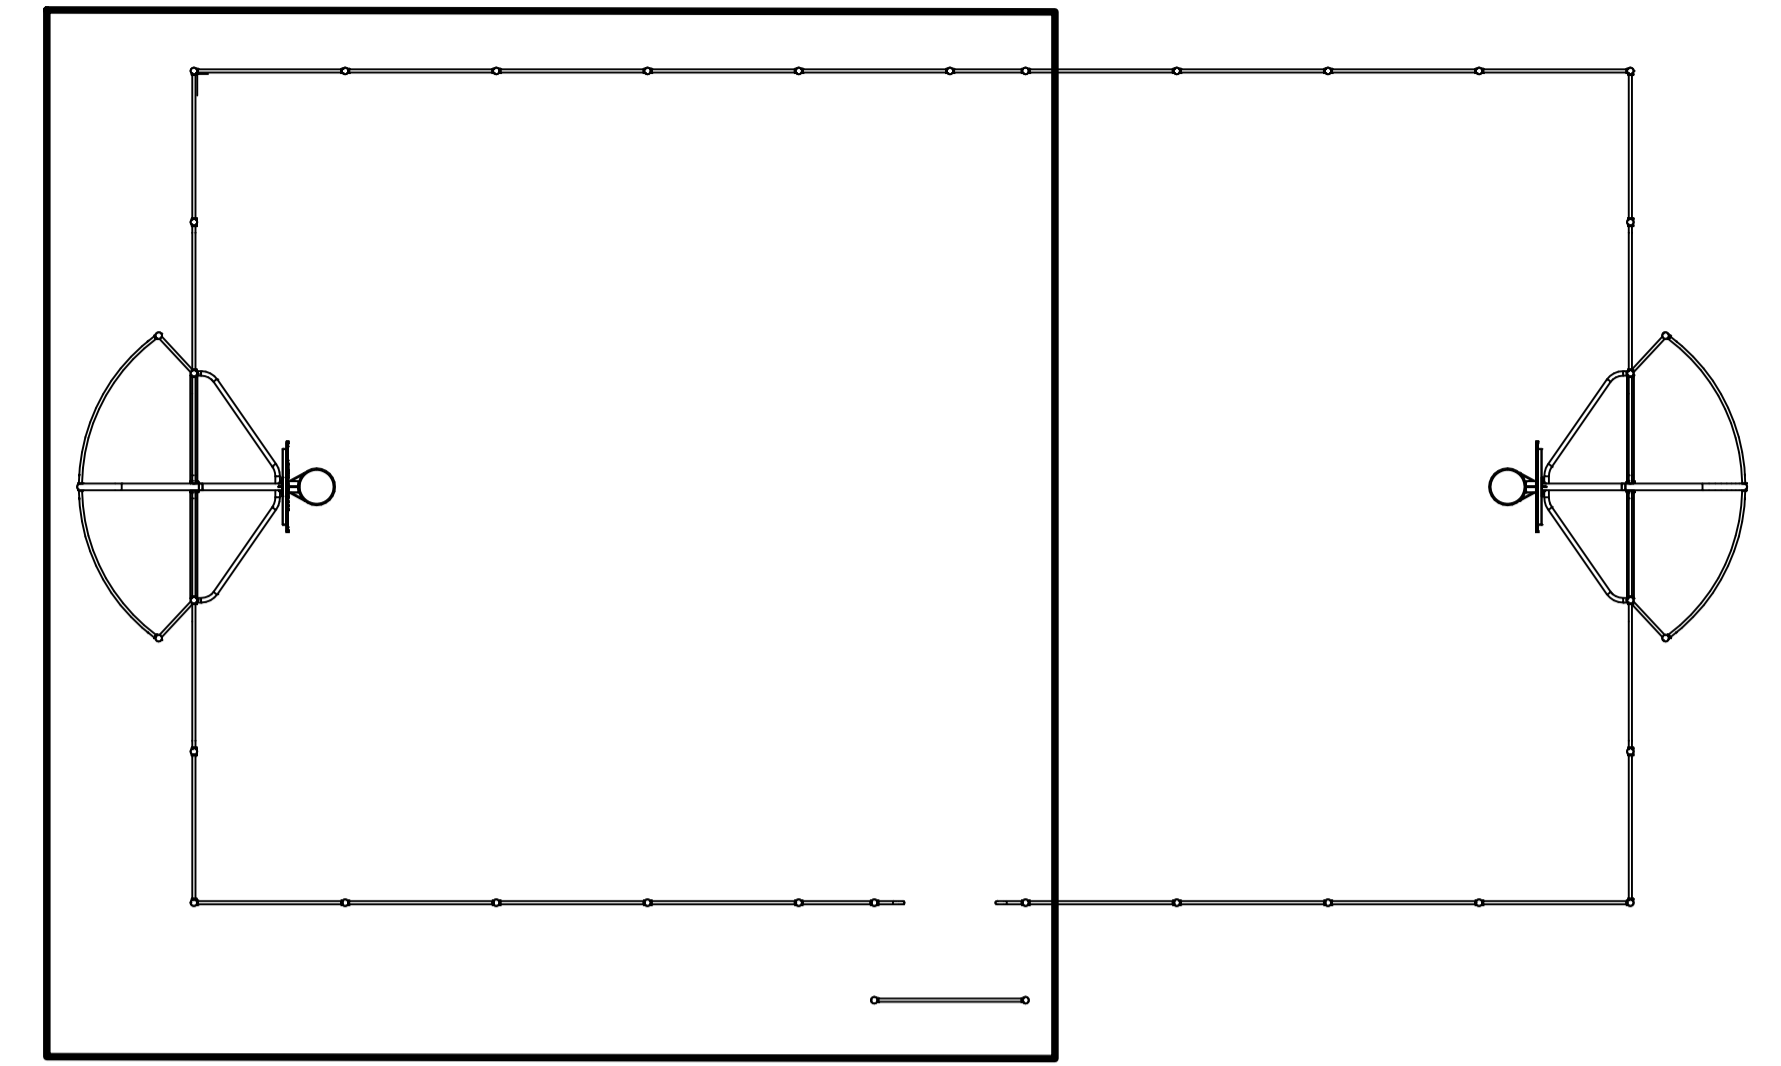

TITLE
SA-KA
ARENA KANSAS

HAGS®

T: +46 380 473 00 E: hags@hags.com W: www.hags.com

DATE: 20/02/2024
DRAWN BY: JW CHECKED BY: CCW

DRAWING NUMBER: MASW107039 REVISION: 0