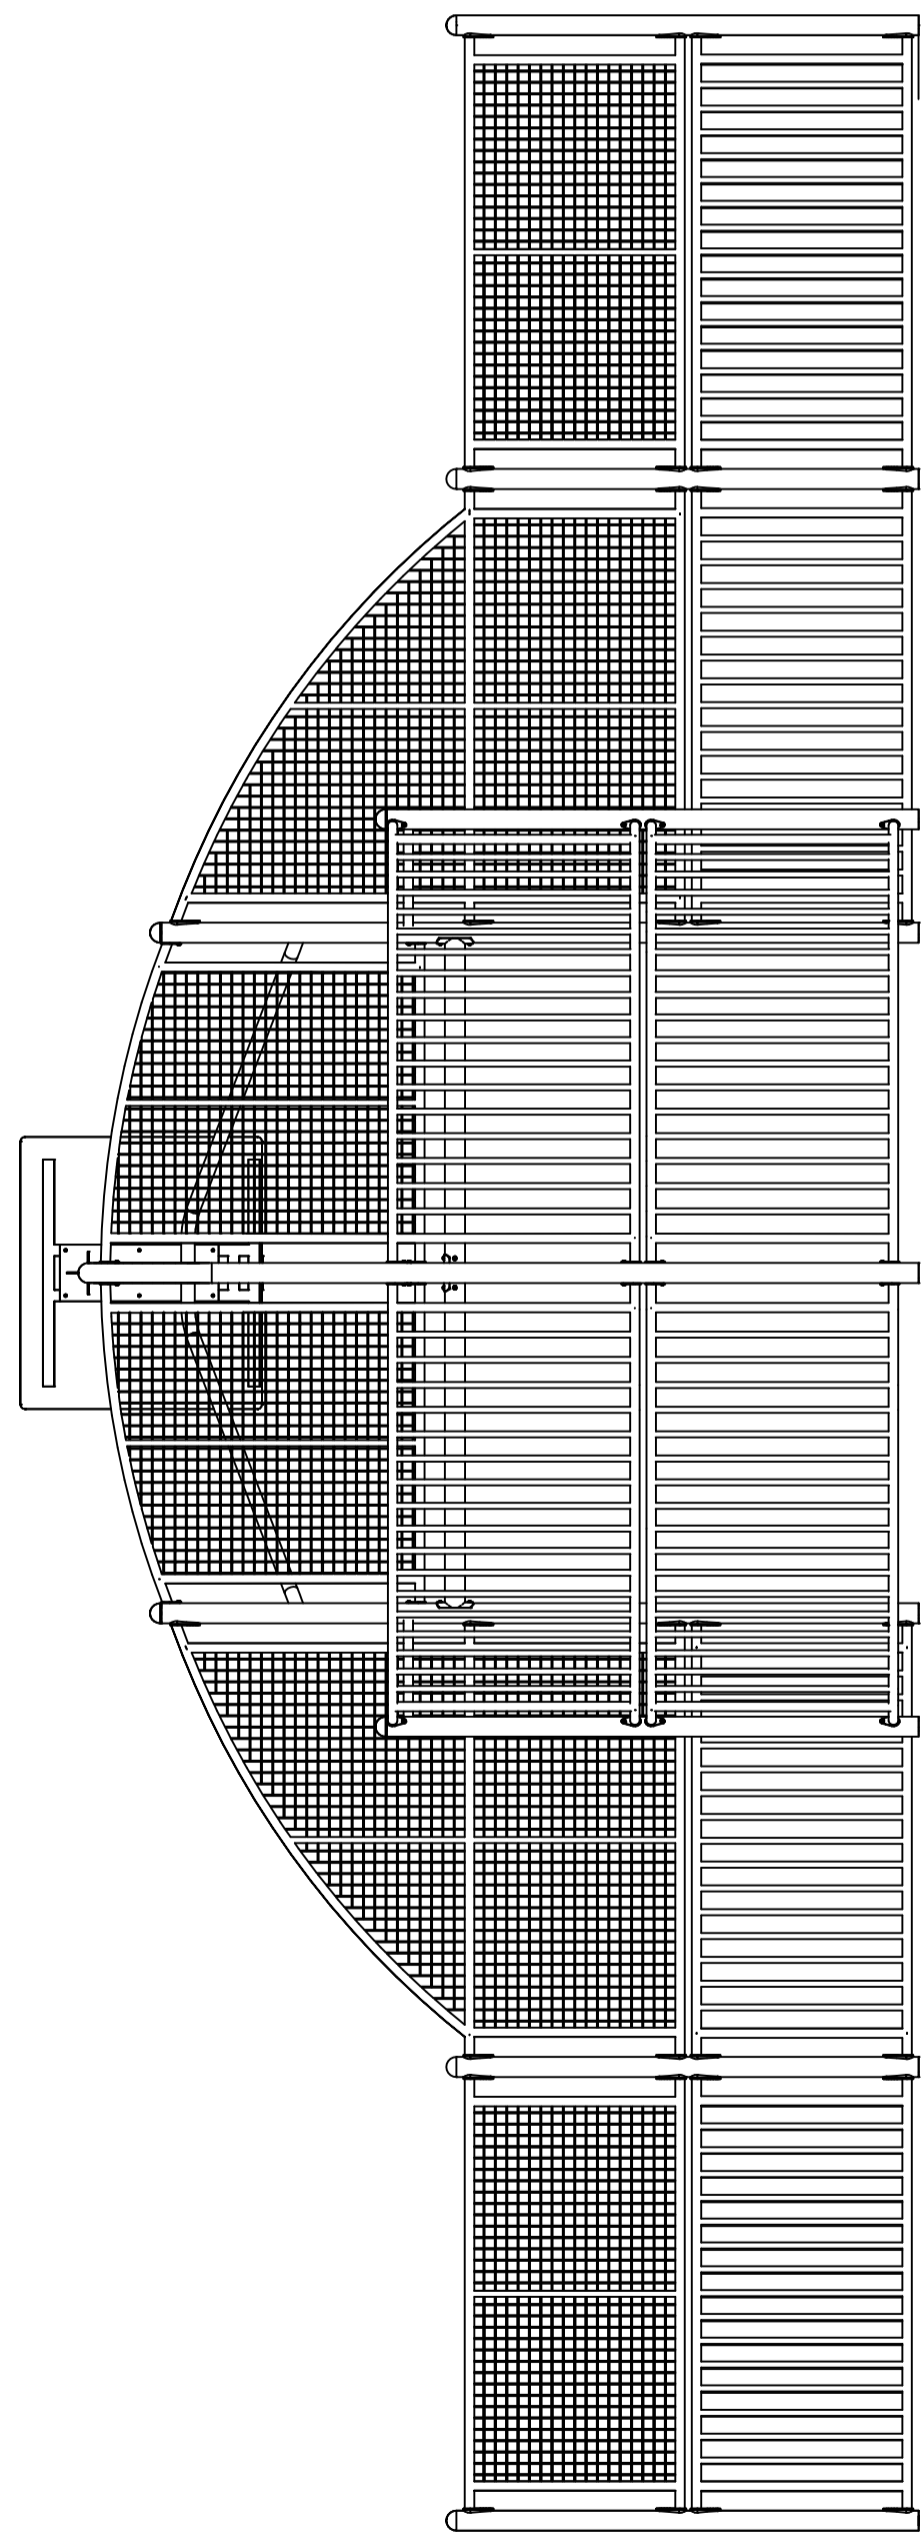

TITLE
SA-KA
ARENA KANSAS

HAGS®

T: +46 380 473 00 E: hags@hags.com W: www.hags.com

DATE: 20/02/2024
DRAWN BY: JW CHECKED BY: CCW

DRAWING NUMBER: MASW107039 REVISION: 0

© HAGS 2024 SHEET 4 OF 4