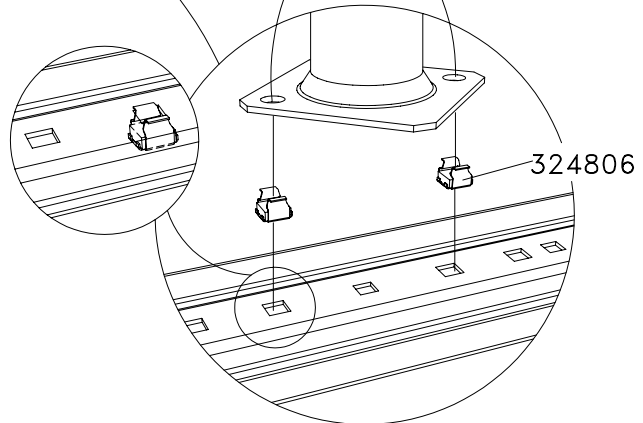

HAGS		ANEBY, SWEDEN	
		+46(0)380-47300	
		www.hags.com	
Firemans Pole			
142 641			
2(2)			
	ACC		TJ
			2009-11-13 | 8