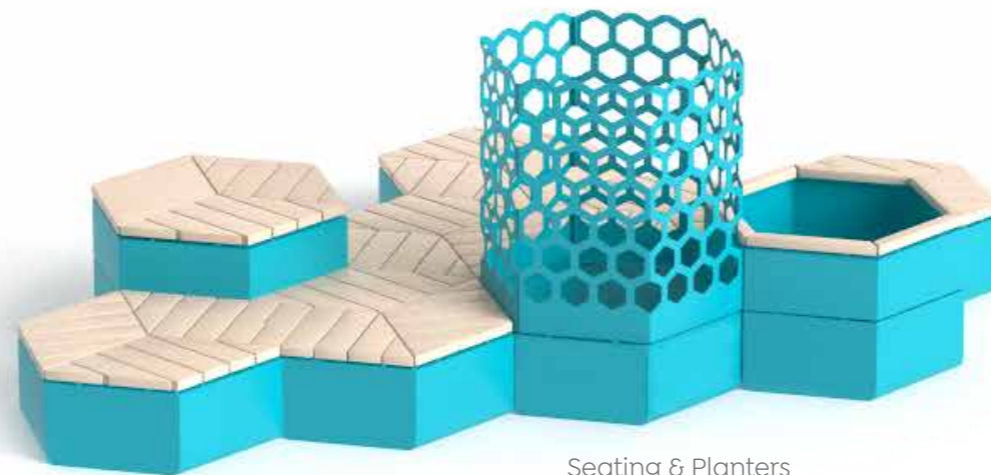

Seating & Planters