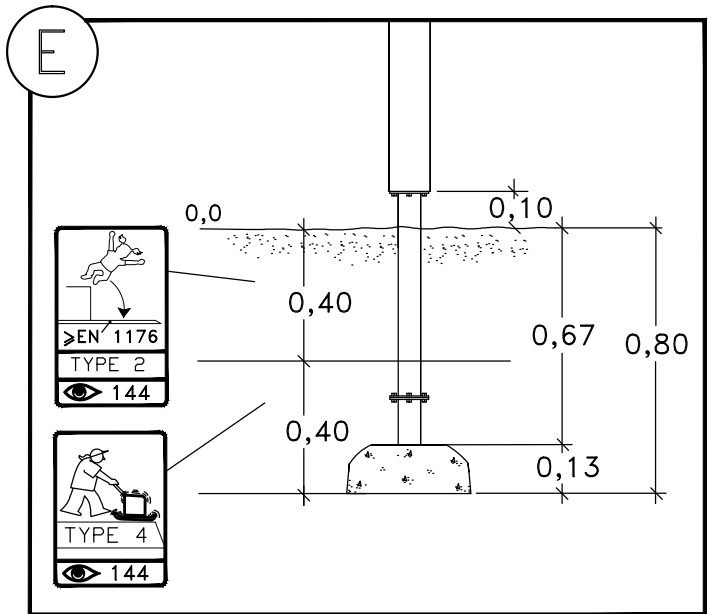

M6S M10x25
(8008371)

HAGS	ANEBY, SWEDEN
	+46(0)380-47300 www.hags.com
Anchor - Steel Post	
450 080	
3(3)	
MN	ToB 2017-09-06 1