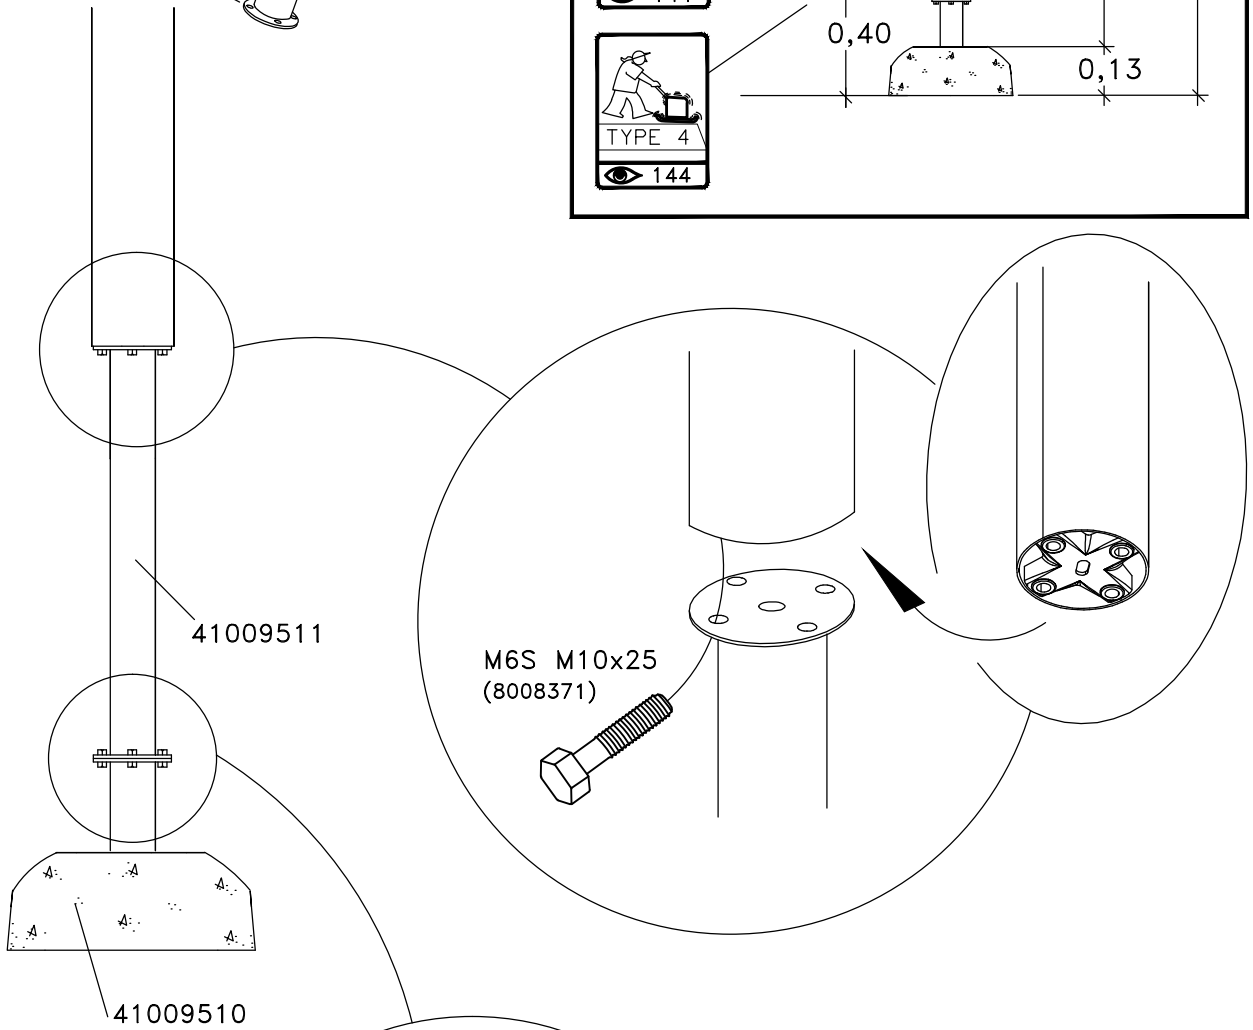

M6S M10x25
(8008371)

HAGS	ANEBY, SWEDEN
	+46(0)380-47300 www.hags.com
Anchor - Steel Post	
450 080	
3(3)	
MN	ToB 2017-09-06 1