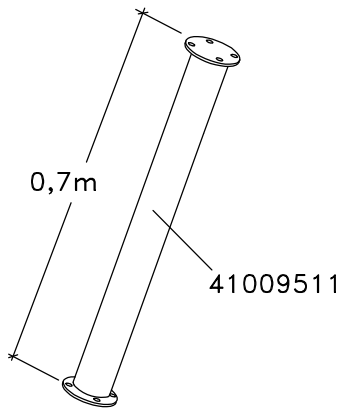

HAGS		ANEBY, SWEDEN	
		+46(0)380-47300	
		www.hags.com	
Anchor - Steel Post			
450 080			
1(3)			
	MN		ToB 2017-09-06 1

HAGS ANEBY, SWEDEN
+46(0)380-47300
www.hags.com

Anchor - Steel Post
450 080
2(3)

MN ToB 2017-09-06 1

M6S M10x25
(8008371)

HAGS	ANEBY, SWEDEN
	+46(0)380-47300 www.hags.com
Anchor - Steel Post	
450 080	
3(3)	
MN	ToB 2017-09-06 1