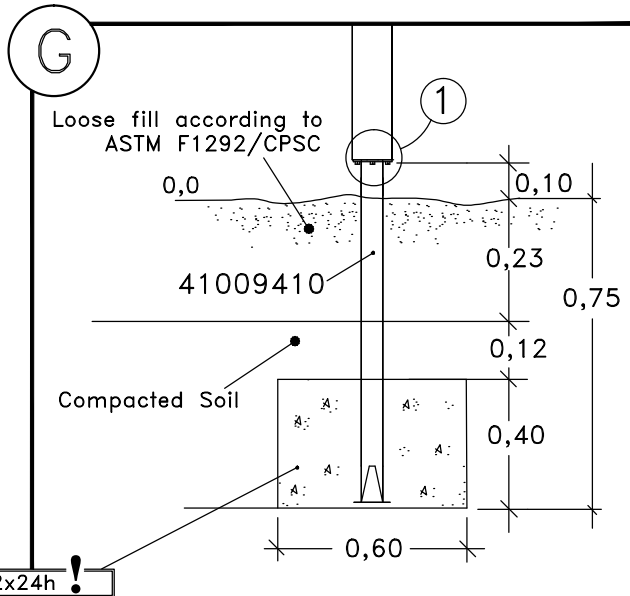

HAGS ANEBY, SWEDEN
+46(0)380-47300
www.hags.com

Anchor - Steel Post
450 080
2(3)

MN ToB 2017-09-06 1