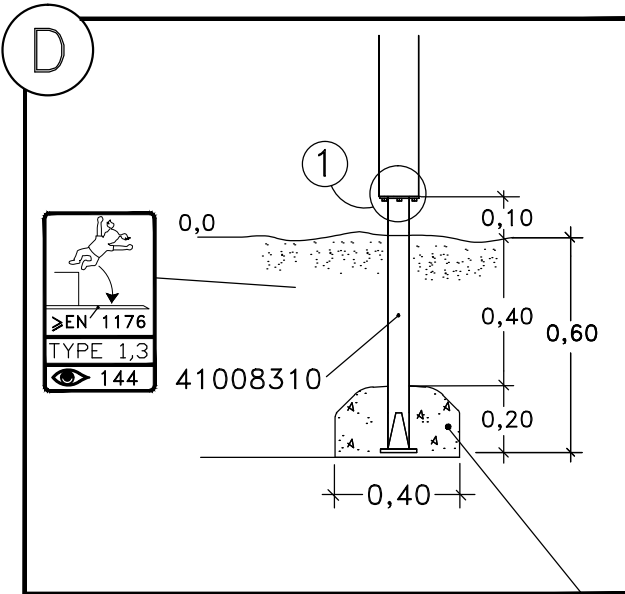

HAGS ANEBY, SWEDEN
+46(0)380-47300
www.hags.com

Anchor - Steel Post
450 080
2(3)

MN ToB 2017-09-06 1