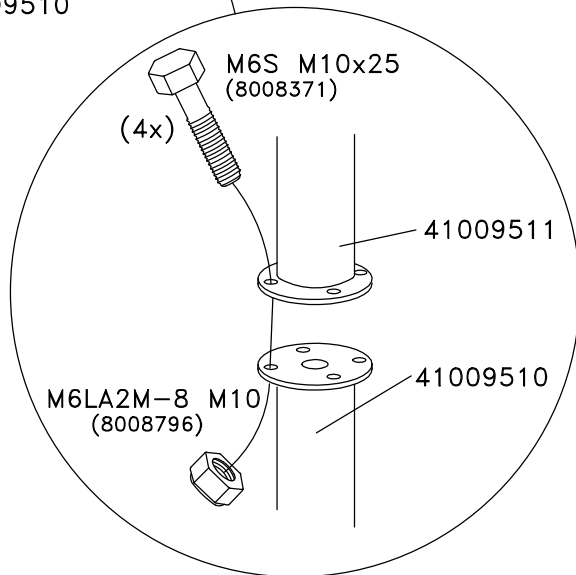

HAGS		ANEBY, SWEDEN	
		+46(0)380-47300	
		www.hags.com	
Anchor - Steel Post			
450 080			
1(3)			
	MN		ToB 2017-09-06 1

HAGS ANEBY, SWEDEN
+46(0)380-47300
www.hags.com

Anchor - Steel Post
450 080
2(3)

MN ToB 2017-09-06 1

M6S M10x25
(8008371)

HAGS	ANEBY, SWEDEN
	+46(0)380-47300 www.hags.com
Anchor - Steel Post	
450 080	
3(3)	
MN	ToB 2017-09-06 1