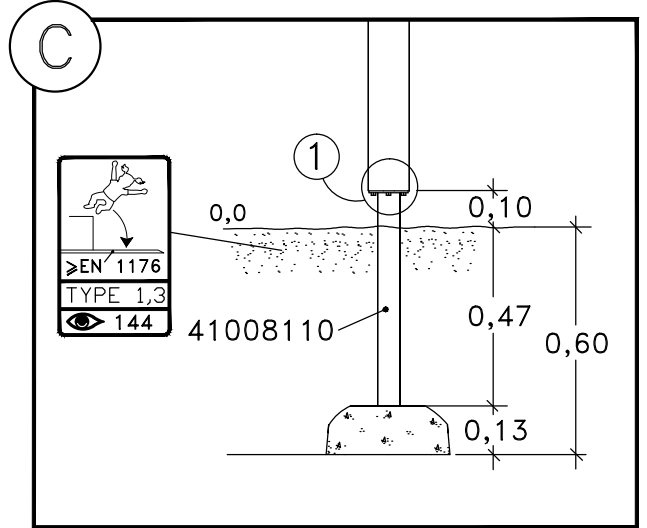

HAGS ANEBY, SWEDEN
+46(0)380-47300
www.hags.com

Anchor - Steel Post
450 080
2(3)

MN ToB 2017-09-06 1