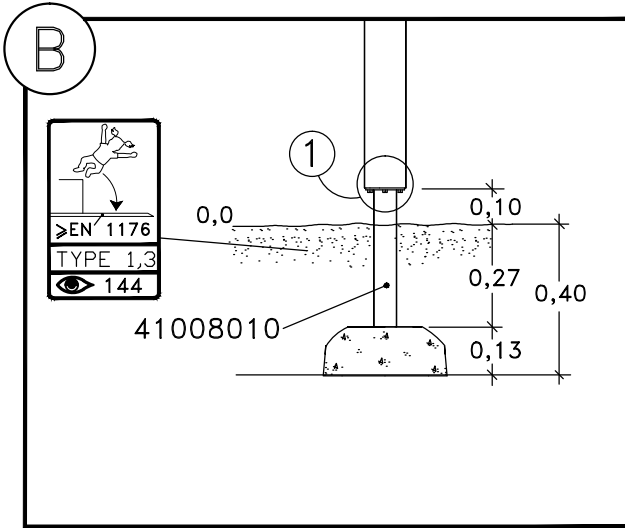

HAGS ANEBY, SWEDEN
+46(0)380-47300
www.hags.com

Anchor - Steel Post
450 080
2(3)

MN ToB 2017-09-06 1