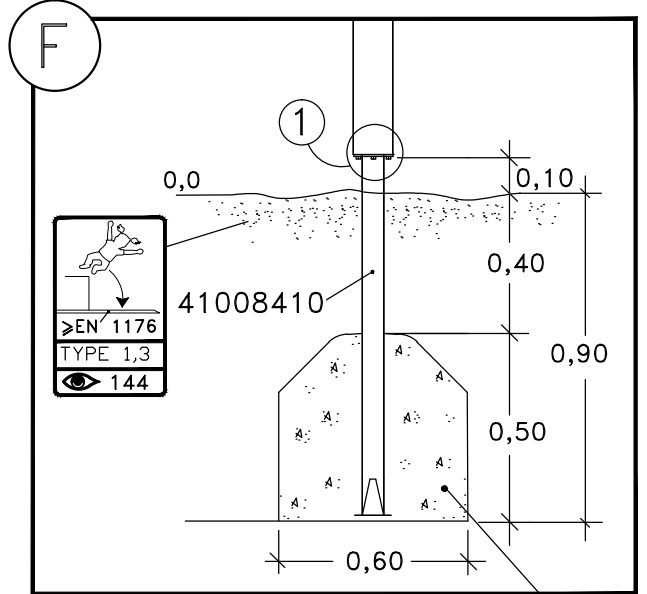

HAGS ANEBY, SWEDEN
+46(0)380-47300
www.hags.com

Anchor - Steel Post
450 080
2(3)

MN ToB 2017-09-06 1