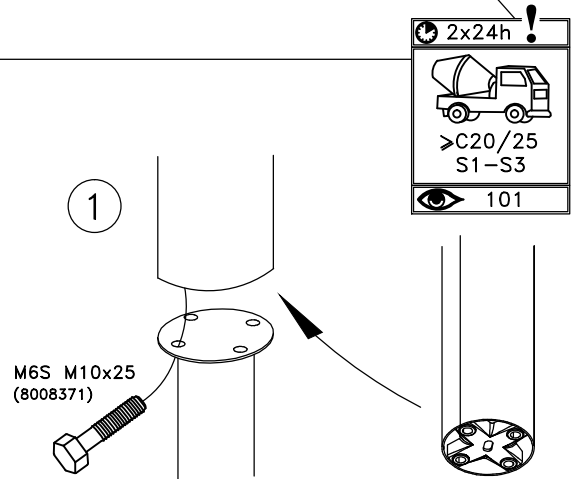

HAGS ANEBY, SWEDEN
+46(0)380-47300
www.hags.com

Anchor - Steel Post
450 080
2(3)

MN ToB 2017-09-06 1